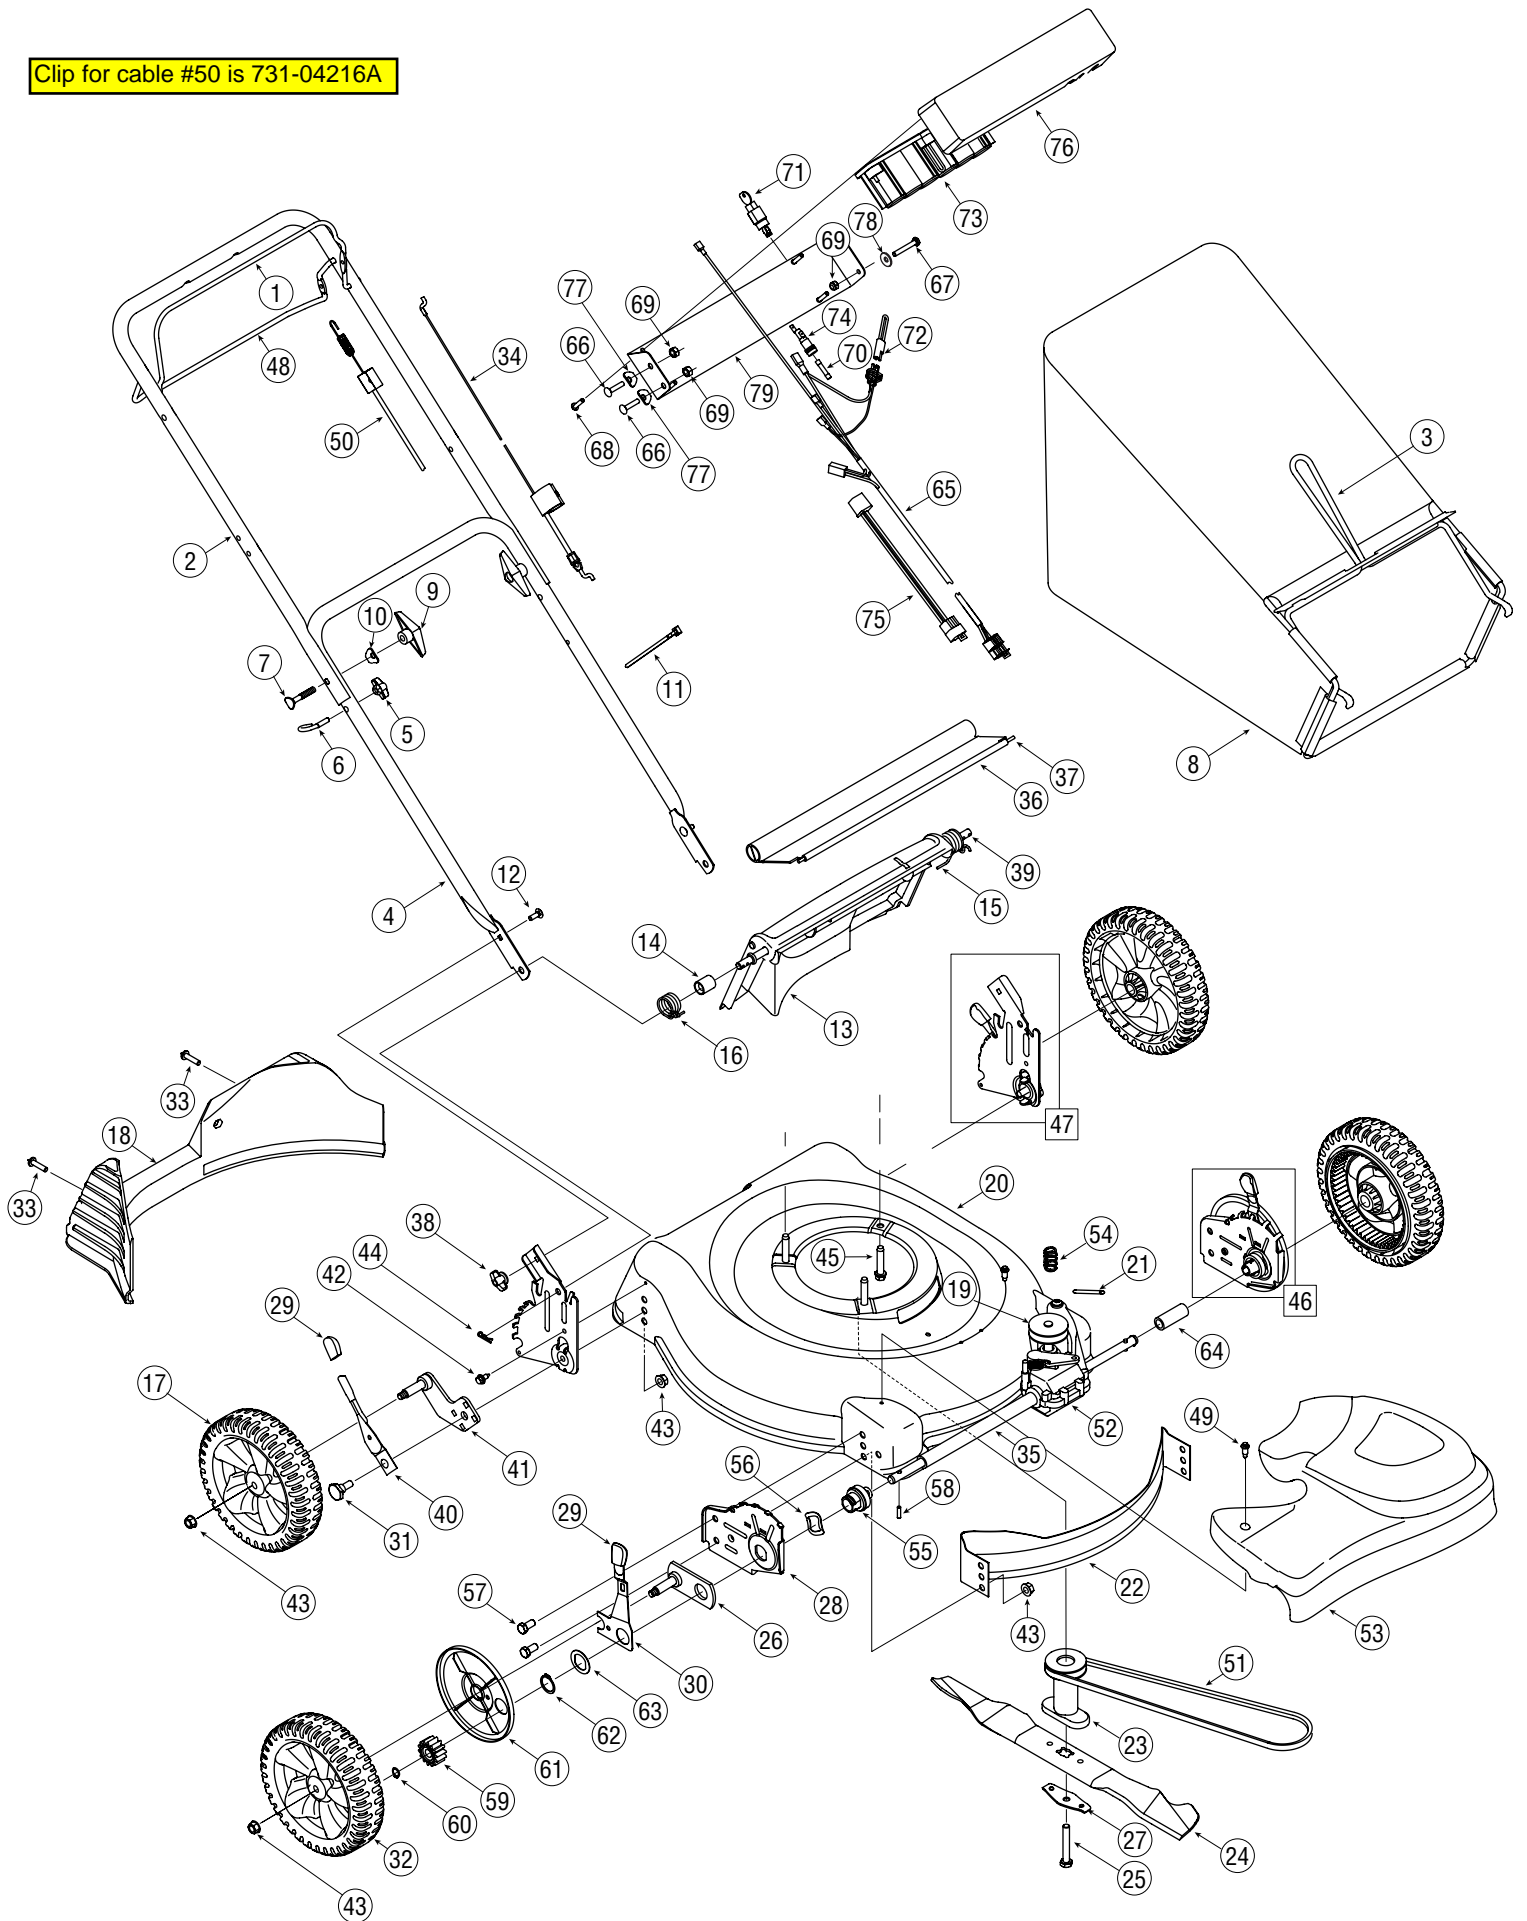

Clip for cable #50 is 731-04216A

8

Parts List

IMPORTANT

For a proper working machine, use Factory Approved Parts. **V-BELTS** are specially designed to engage and disengage safely. A substitute (non OEM) V-Belt can be dangerous by not disengaging completely.

NOTE: For painted parts, please refer to the list of color codes below. Please add the applicable color code, wherever needed, to the part number to order a replacement part. For instance, if a part numbered 700-xxxx is painted green, the part number to order would be 700-xxxx-0665.
Green: 0665
Powder Black: 0637

1	747-1161A	Blade Control
2	749-1233A	Upper Handle
3	747-04080	Grass Catcher Frame
4	749-0928A	Lower Handle
5	720-0279	Wing Nut
6	710-1205	Rope Guide
7	710-1174	Carriage Bolt ,5/16-18 x 2
8	664-04027	Grass Bag Assembly
9	720-0284	Hand Knob
10	736-0451	Saddle Washer
11	726-0240	Cable Tie
12	710-0703	Carriage Bolt ,1/4-20
13	731-04134	Rear Discharge Door
14	750-04162	Spacer
15	732-04089A	Torsion Spring - LH
16	732-04090A	Torsion Spring - RH
17	734-04087	Rear Wheel, 8" x 1.8"
18	731-04150	Rear Baffle
19	756-04017	Input Pulley
20	787-01277	Deck - 21"
21	715-04011	Roll Pin
22	782-5002B	Front Baffle
23	748-04015A	Blade Adapter w/Pulley
24	742-0641	21" Standard Cut Blade
25	710-1257	Hex Bolt , 3/8-24 x 2.5
26	687-02044	Pivot Plate Assembly
27	736-0524B	Blade Bell Support
28	782-0512B	Height Adjustment Plate - RH
	782-0511A	Height Adjustment Plate - LH
29	720-0426	Adjustment Lever Knob
30	732-0706	Front Lever - RH
	732-0707	Front Lever - LH
31	738-04136	Shoulder Screw
32	634-04100	Front Wheel, 8" x 1.8"
33	710-04371	Screw, 1/4-15 x 1.250
34	746-1114	Control Cable - 50.56"
35	750-04178	Sleeve Spacer - RH
36	731-04998	Trailshield
37	732-0700	Trailshield Wire
38	712-0397	Wing Nut, 1/4-20
39	747-04035	Rear Door Pivot Rod
40	732-04175	Spring Lever
41	687-02071	Pivot Arm Assembly - RH
	687-02070	Pivot Arm Assembly - LH