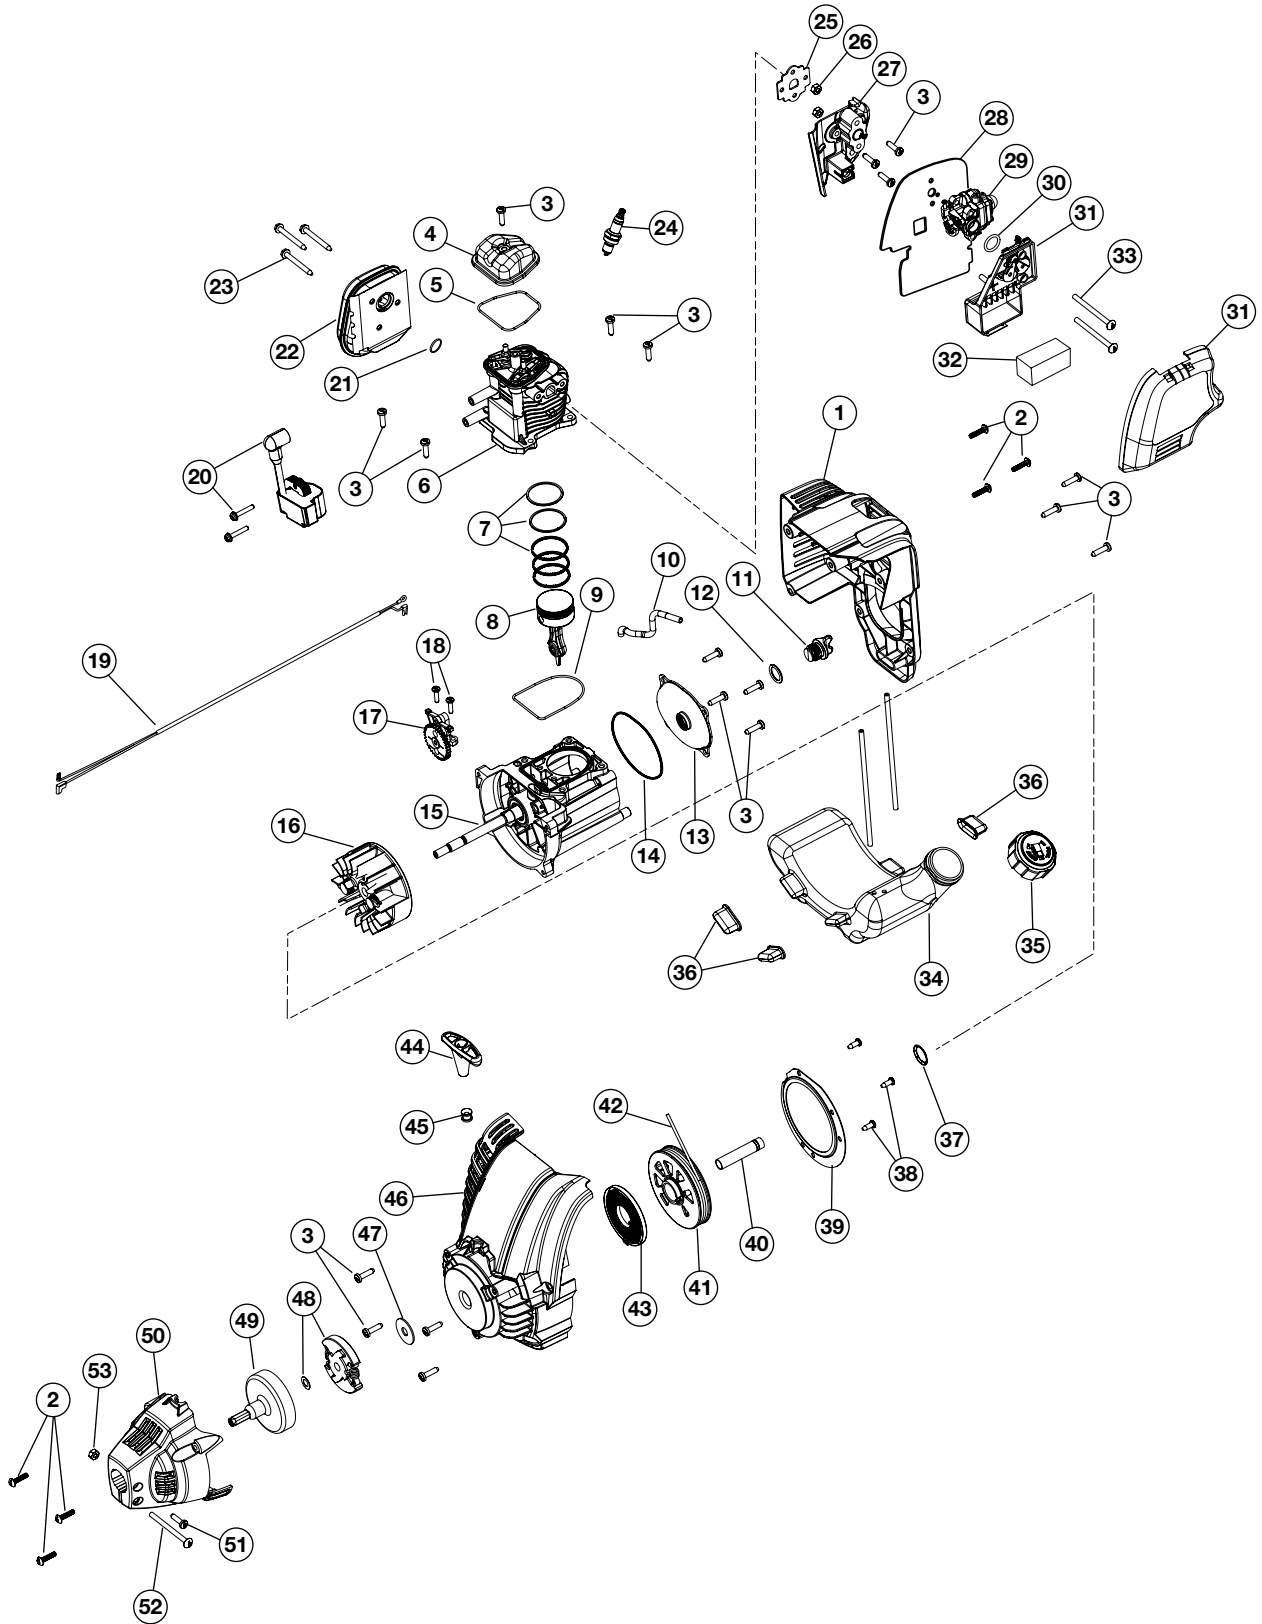

PARTS LIST

REPLACEMENT PARTS - HORSE TB525CS & BIG RED TB575SS 4-CYCLE GAS TRIMMER

PARTS LIST

REPLACEMENT PARTS - HORSE TB525CS & BIG RED TB575SS 4-CYCLE GAS TRIMMER

<u>Item</u>	<u>Part No.</u>	<u>Description</u>	<u>Item</u>	<u>Part No.</u>	<u>Description</u>
1	753-05206	Engine Cover Assembly (includes 2 & 3)	30	791-181751	O-Ring
2	753-04595	Cover Screw	31	753-05252	Air Cleaner Cover Assembly (includes 32)
3	791-181003	Screw	32	753-05254	Air Filter
4	753-05209	Rocker Cover	33	753-05253	Screw
5	753-05210	Rocker Cover O-Ring	34	753-05256	Fuel Tank Assembly w/Fuel Lines (includes 35)
6	753-05228	Cylinder Assembly (includes 3, 5 & 9)	35	753-1229	Fuel Cap
7	753-05229	Piston Ring Assembly	36	753-05259	Fuel Tank Pads
8	753-05230	Piston Assembly (includes 7)	37	753-05260	Push Nut
9	753-05232	Cylinder O-Ring	38	753-1202	Pressure Plate Screw
10	791-182379	Breather Hose	39	753-05074	Pressure Plate (includes 38)
11	753-05236	Oil Plug (includes 12)	40	753-05078	Spacer
12	791-182290	Oil Plug O-Ring	41	753-05435	Starter Assembly (includes 42)
13	753-05237	Crankcase Cover	42	791-613103	Rope
14	753-05238	Crankcase Cover O-ring	43	753-04286	Recoil Spring
15	753-05239	Crankcase Assembly (includes 9, 10, 14 & 16)	44	791-181079	Handle
16	753-05240	Flywheel Assembly	45	791-611061	Rope Guide
17	753-05241	Cam Bracket Assembly (includes 18)	46	753-05262	Starter Housing Assembly (includes 3 & 37-45)
18	753-05242	Cam Bracket Screw	47	791-182396	Washer
19	753-05264	Lead Wires	48	753-1238	Clutch & Clutch Washer
20	753-05243	Module Assembly	49	791-153592	Clutch Drum
21	753-05244	Muffler Gasket	50	753-05263	Clutch Cover
22	753-05245	Muffler Assembly (includes 21 & 23)	51	791-182519	Anti-Rotation Screw
23	753-05246	Muffler Screw	52	753-04003	Clamp Screw
24	753-05255	Spark Plug	53	791-180217	Nut
25	753-05247	Insulator Gasket	*	753-05297	Spark Arrestor Assembly
26	753-05248	Nut	*	753-05265	Shortblock Assembly (includes 3-12, 14, 15, 17 & 24)
27	753-05249	Insulator			
28	753-05250	Carburetor Gasket			
29	753-05251	Carburetor w/Primer