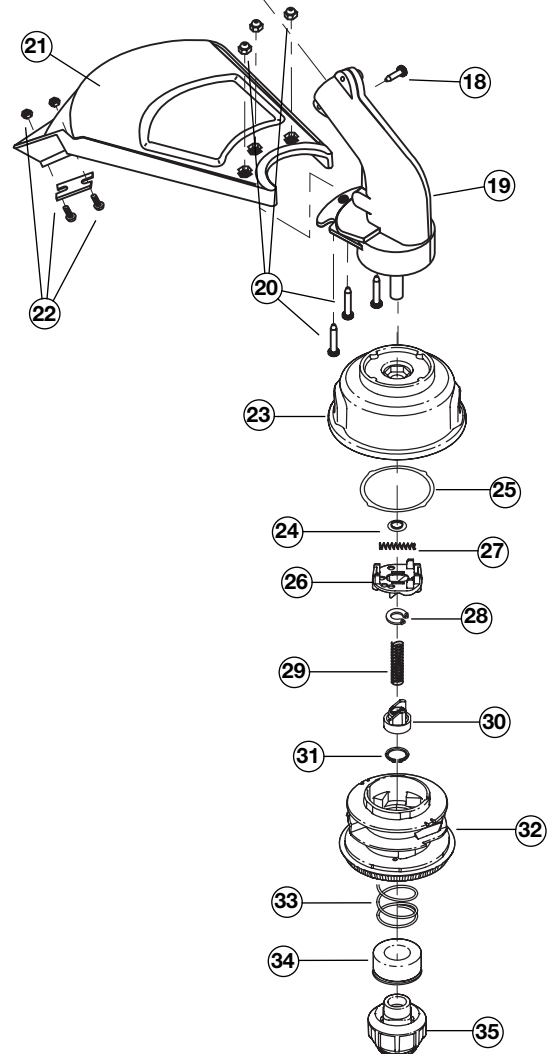

PARTS LIST

REPLACEMENT PARTS - MODEL BIG RED TB575SS 4-CYCLE GAS TRIMMER

Item	Part No.	Description
1	753-04234	Throttle Housing Assembly (includes 2-4)
2	753-04119	Throttle Trigger
3	791-182690	Throttle Trigger Spring
4	791-182405	Switch
5	753-05266	Throttle Cable Assembly
6	753-04236	Upper Drive Shaft Housing Assembly
7	791-180869	Deluxe D-Handle Assembly (includes 8-10)
8	791-181070	Screw
9	791-182167	Deluxe D-Handle
10	791-182168	Bottom Clamp
11	753-1190	Split Boom Coupler (includes 12-15)
12	791-182057	Screw
13	791-181617	Bolt
14	791-181981	Adjustment Knob (includes 15)
15	753-04386	Knob Retaining Nut
16	753-04504	Lower Drive Shaft Housing Assembly
17	753-05267	Lower Flexible Drive Shaft
18	791-145569	Anti-Rotation Screw
19	753-05268	Gear Box Assembly (includes 23 & 24)
20	791-180547	Shield Mounting Hardware
21	753-1213	Shield Assembly (includes 22)
22	791-181823	Blade Assembly
23	791-181457	Outer Spool Assembly (includes 24)
24	791-181458	Retainer
25	791-181561	Thrust Washer
26	753-04257	Slider
27	791-181459	Small Spring
28	791-181532	E-Clip
29	791-181531	Spring
30	791-181462	Plunger
31	791-181463	C-Clip
32	791-181464	Inner Reel
33	791-181465B	Large Spring
34	791-181467	Foam Seal
35	791-181468B	Bump Head Knob Assembly (includes 33 & 34)

* Items Not Shown