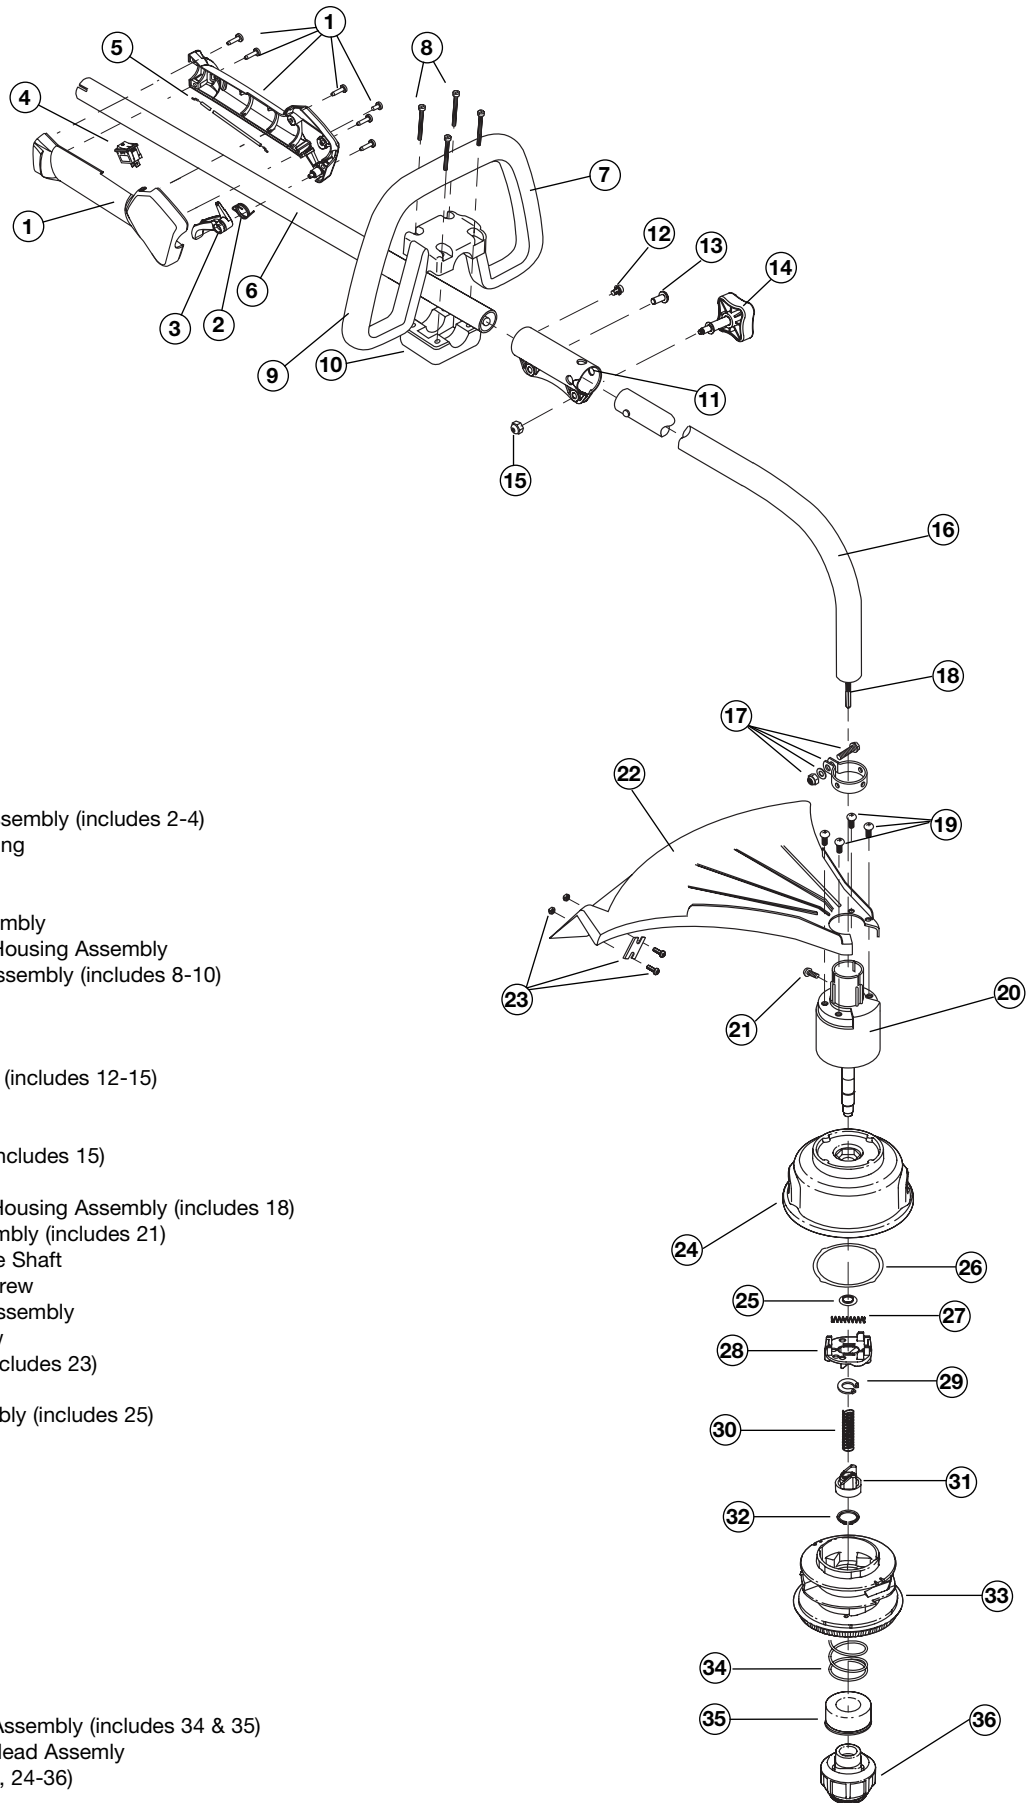

PARTS LIST

REPLACEMENT PARTS - MODEL HORSE TB525CS 4-CYCLE GAS TRIMMER

Item	Part No.	Description
1	753-04234	Throttle Housing Assembly (includes 2-4)
2	791-182690	Throttle Trigger Spring
3	753-04119	Throttle Trigger
4	791-182405	Switch
5	753-05266	Throttle Cable Assembly
6	753-04236	Upper Drive Shaft Housing Assembly
7	791-180869	Deluxe D-Handle Assembly (includes 8-10)
8	791-181070	Screw
9	791-182167	Deluxe D-Handle
10	791-182168	Bottom Clamp
11	753-1190	Split boom Coupler (includes 12-15)
12	791-182057	Screw
13	791-181617	Bolt
14	791-181981	Adjustment Knob (includes 15)
15	753-04386	Knob Retaining Nut
16	791-182387	Lower Drive Shaft Housing Assembly (includes 18)
17	791-153597	Lower Clamp Assembly (includes 21)
18	791-181852	Lower Flexible Drive Shaft
19	791-180531	Shield Mounting Screw
20	791-181857	Bushing Housing Assembly
21	791-145569	Anti-Rotation Screw
22	791-181659	Shield Assembly (includes 23)
23	753-05212	Blade Assembly
24	791-181457	Outer Spool Assembly (includes 25)
25	791-181458	Retainer
26	791-181561	Thrust Washer
27	791-181459	Small Spring
28	753-04257	Slider
29	791-181532	E-Clip
30	791-181531	Spring
31	791-181462	Plunger
32	791-181463	C-Clip
33	791-181464	Inner Reel
34	791-181465B	Large Spring
35	791-181467	Foam Seal
36	791-181468B	Bump Head Knob Assembly (includes 34 & 35)
*	753-04929	Complete Cutting Head Assembly (includes 17, 20, 21, 24-36)