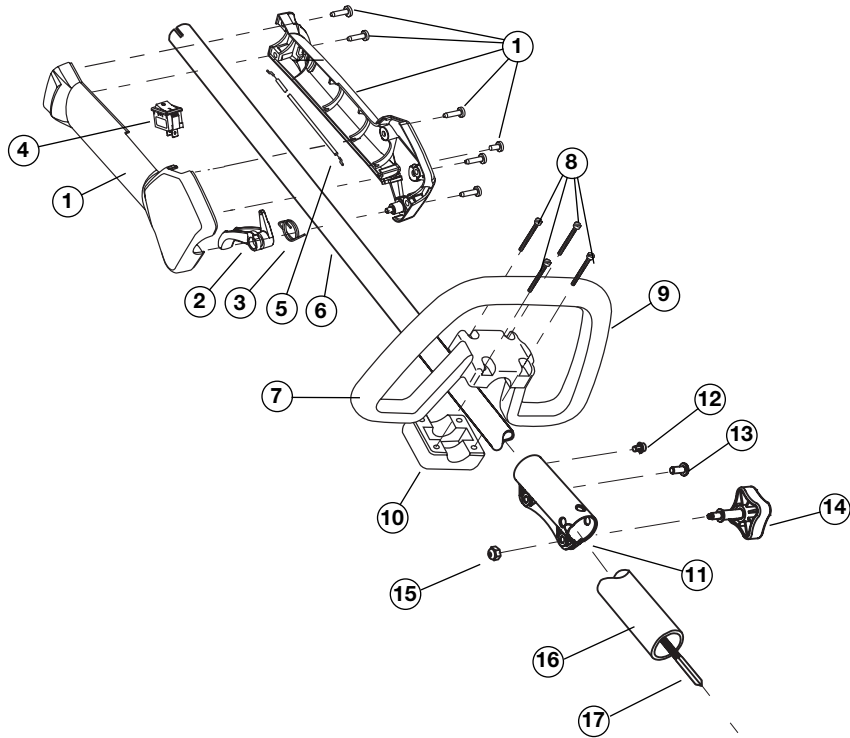

PARTS LIST

REPLACEMENT PARTS - MODEL BIG RED TB575SS 4-CYCLE GAS TRIMMER

Item	Part No.	Description
1	753-04234	Throttle Housing Assembly (includes 2-4)
2	753-04119	Throttle Trigger
3	791-182690	Throttle Trigger Spring
4	791-182405	Switch
5	753-05266	Throttle Cable Assembly
6	753-04236	Upper Drive Shaft Housing Assembly
7	791-180869	Deluxe D-Handle Assembly (includes 8-10)
8	791-181070	Screw
9	791-182167	Deluxe D-Handle
10	791-182168	Bottom Clamp
11	753-1190	Split Boom Coupler (includes 12-15)
12	791-182057	Screw
13	791-181617	Bolt
14	791-181981	Adjustment Knob (includes 15)
15	753-04386	Knob Retaining Nut
16	753-04504	Lower Drive Shaft Housing Assembly
17	753-05267	Lower Flexible Drive Shaft
18	791-145569	Anti-Rotation Screw
19	753-05268	Gear Box Assembly (includes 23 & 24)
20	791-180547	Shield Mounting Hardware
21	753-1213	Shield Assembly (includes 22)
22	791-181823	Blade Assembly
23	791-181457	Outer Spool Assembly (includes 24)
24	791-181458	Retainer
25	791-181561	Thrust Washer
26	753-04257	Slider
27	791-181459	Small Spring
28	791-181532	E-Clip
29	791-181531	Spring
30	791-181462	Plunger
31	791-181463	C-Clip
32	791-181464	Inner Reel
33	791-181465B	Large Spring
34	791-181467	Foam Seal
35	791-181468B	Bump Head Knob Assembly (includes 33 & 34)

* Items Not Shown