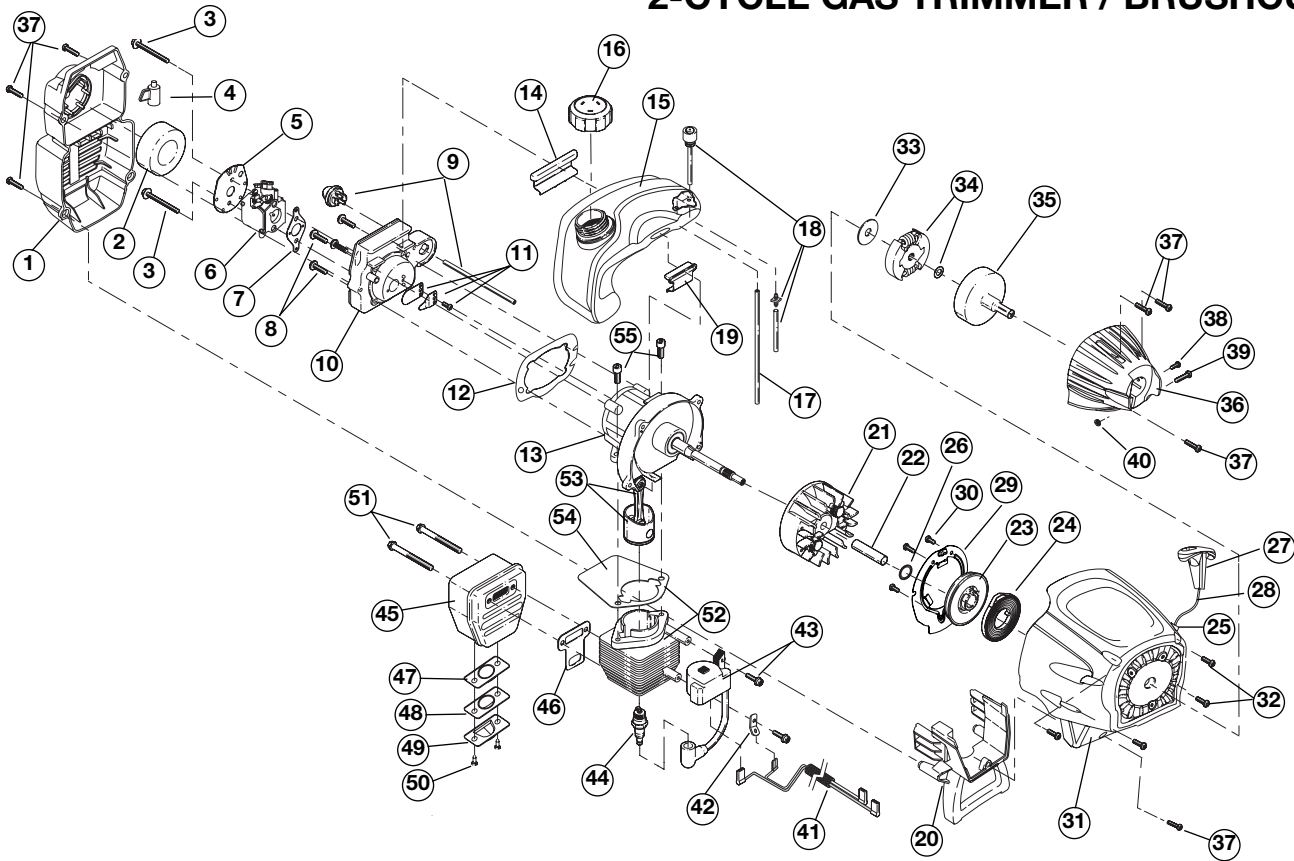

PARTS LIST

ENGINE PARTS - TB90BC 2-CYCLE GAS TRIMMER / BRUSHCUTTER

Item	Part No.	Description
1	753-04810	Air Cleaner Cover Assembly (includes 2 & 37)
2	791-180350B	Air Cleaner Filter
3	791-180351	Carburetor Mounting Screw Assembly
4	753-04227	Choke Extension
5	753-1194	Choke Plate
6	753-04338	Carburetor Assembly (includes 7 & 18)
7	791-610675	Carburetor Gasket
8	791-181860	Carb Mount Screw
9	791-683947B	Primer & Hose Assembly
10	753-1196	Carb Mount Assembly (includes 8, 11 & 12)
11	791-684451	Reed Assembly
12	753-1208	Carburetor Mount Gasket
13	753-04609	Crankcase Service Assembly (includes 8)
14	791-612134	Rear Mounting Pad
15	753-04307	Fuel Tank Assembly (includes 16-18)
16	753-04084	Fuel Cap Assembly
17	791-181168	Fuel Return Line
18	753-04233	Fuel Line Assembly
19	791-145308	Front Mounting Pad
20	791-182064	Shroud Extension & Stand
21	791-182736	Flywheel Assembly
22	791-181525	Spacer
23	753-04459	Recoil Pulley Assembly (includes 24, 26 & 28)
24	753-04286	Recoil Spring
25	753-1200	Rope Guide
26	791-181247	Pulley Retainer
27	791-181079	Pull Handle
28	791-613103	Rope
29	753-1201	Pressure Plate Assembly
30	753-1202	Plate Screw