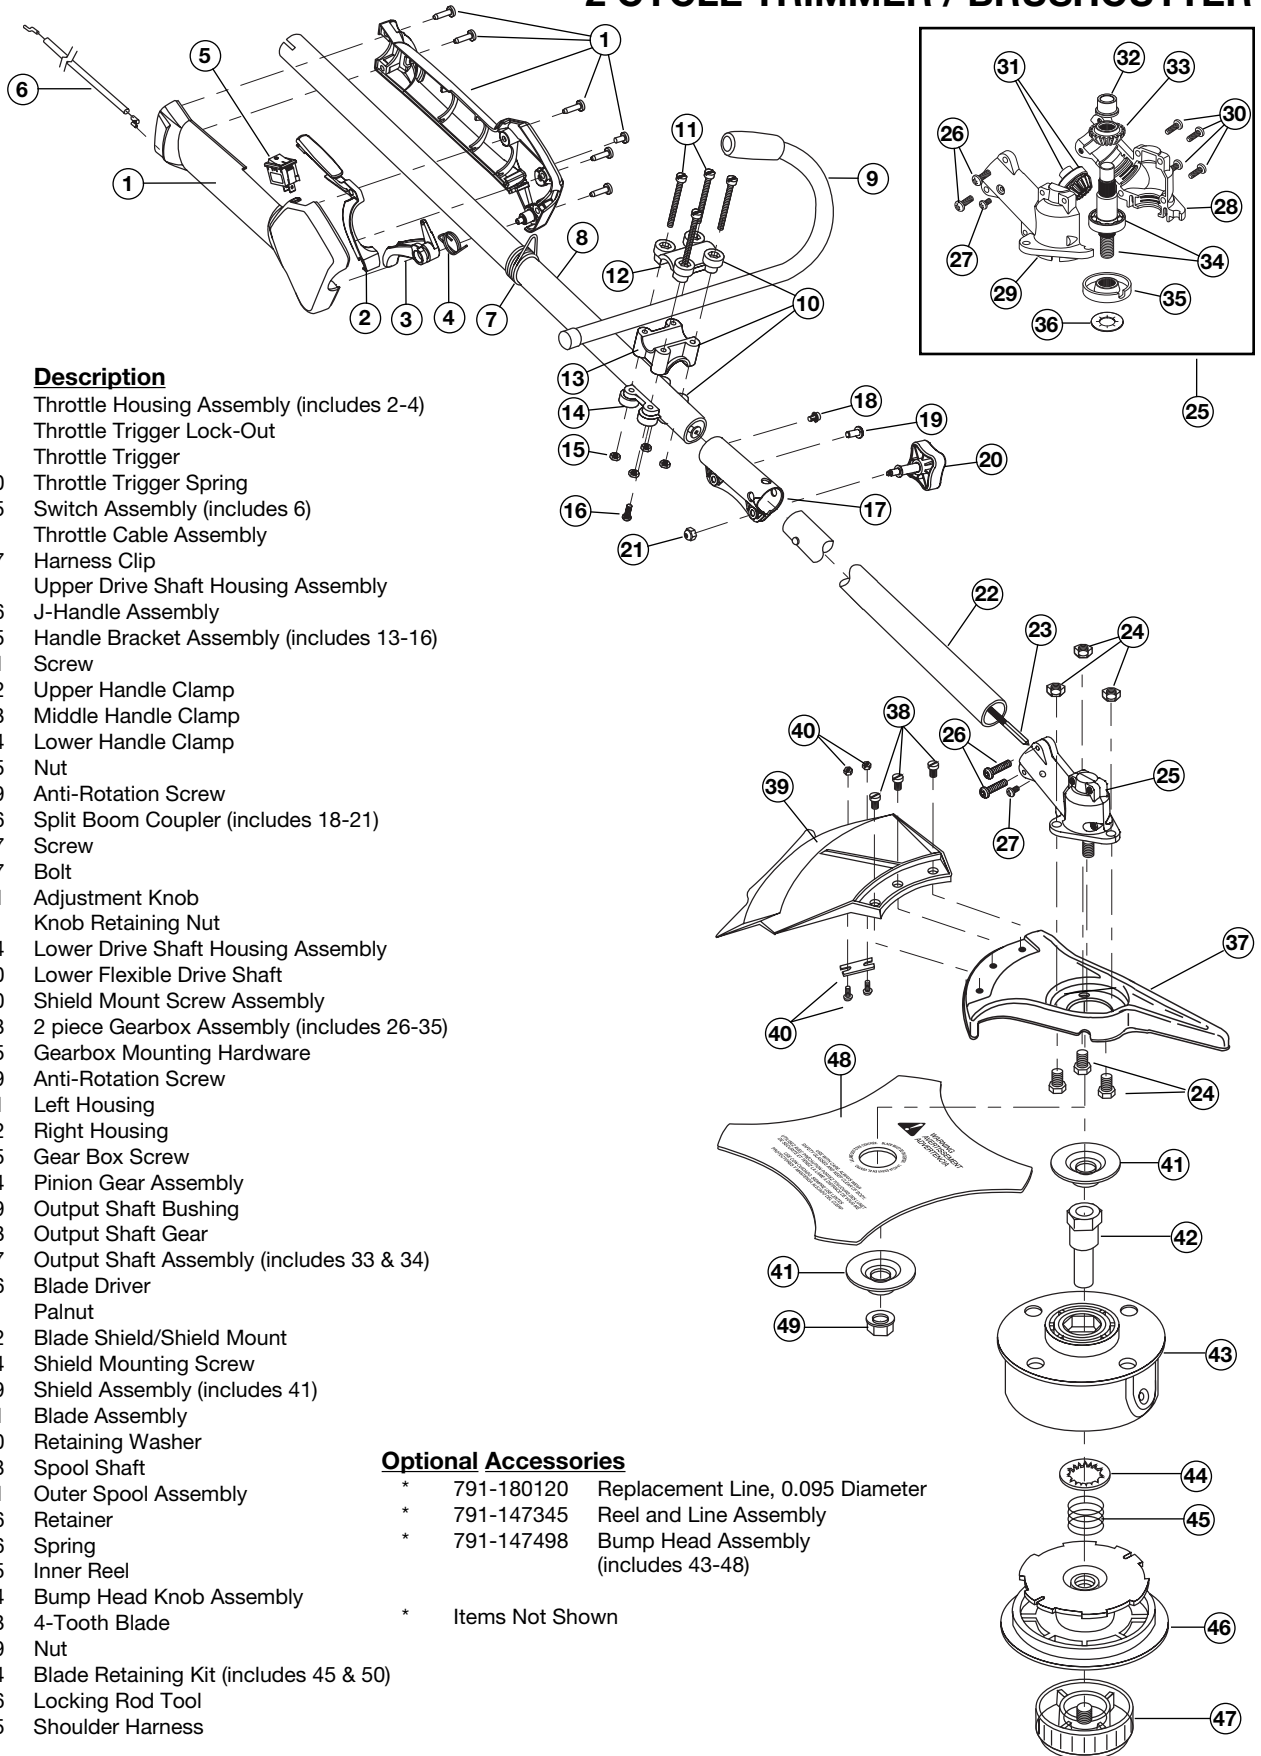

PARTS LIST

BOOM AND TRIMMER PARTS - TB90BC 2 CYCLE TRIMMER / BRUSHCUTTER

Item	Part No.	Description
1	791-00040	Throttle Housing Assembly (includes 2-4)
2	791-00041	Throttle Trigger Lock-Out
3	791-00042	Throttle Trigger
4	791-182690	Throttle Trigger Spring
5	791-182405	Switch Assembly (includes 6)
6	753-04405	Throttle Cable Assembly
7	791-610327	Harness Clip
8	753-04236	Upper Drive Shaft Housing Assembly
9	791-180286	J-Handle Assembly
10	791-683295	Handle Bracket Assembly (includes 13-16)
11	791-181811	Screw
12	791-181812	Upper Handle Clamp
13	791-181813	Middle Handle Clamp
14	791-181814	Lower Handle Clamp
15	791-181815	Nut
16	791-145569	Anti-Rotation Screw
17	791-181616	Split Boom Coupler (includes 18-21)
18	791-182057	Screw
19	791-181617	Bolt
20	791-181981	Adjustment Knob
21	753-04380	Knob Retaining Nut
22	791-180804	Lower Drive Shaft Housing Assembly
23	791-613300	Lower Flexible Drive Shaft
24	791-182200	Shield Mount Screw Assembly
25	791-182193	2 piece Gearbox Assembly (includes 26-35)
26	791-182195	Gearbox Mounting Hardware
27	791-145569	Anti-Rotation Screw
28	791-182191	Left Housing
29	791-182192	Right Housing
30	791-182195	Gear Box Screw
31	791-182194	Pinion Gear Assembly
32	791-182199	Output Shaft Bushing
33	791-182198	Output Shaft Gear
34	791-182197	Output Shaft Assembly (includes 33 & 34)
35	791-182196	Blade Driver
36	753-04348	Palnut
37	791-147492	Blade Shield/Shield Mount
38	791-683304	Shield Mounting Screw
39	791-683299	Shield Assembly (includes 41)
40	791-682061	Blade Assembly
41	791-147490	Retaining Washer
42	791-612483	Spool Shaft
43	791-683301	Outer Spool Assembly
44	791-612026	Retainer
45	791-610636	Spring
46	791-147495	Inner Reel
47	791-180814	Bump Head Knob Assembly
48	791-145873	4-Tooth Blade
49	791-181699	Nut
*	791-180014	Blade Retaining Kit (includes 45 & 50)
*	791-613226	Locking Rod Tool
*	791-682075	Shoulder Harness

Optional Accessories

- 791-180120 Replacement Line, 0.095 Diameter
- 791-147345 Reel and Line Assembly
- 791-147498 Bump Head Assembly (includes 43-48)

* Items Not Shown