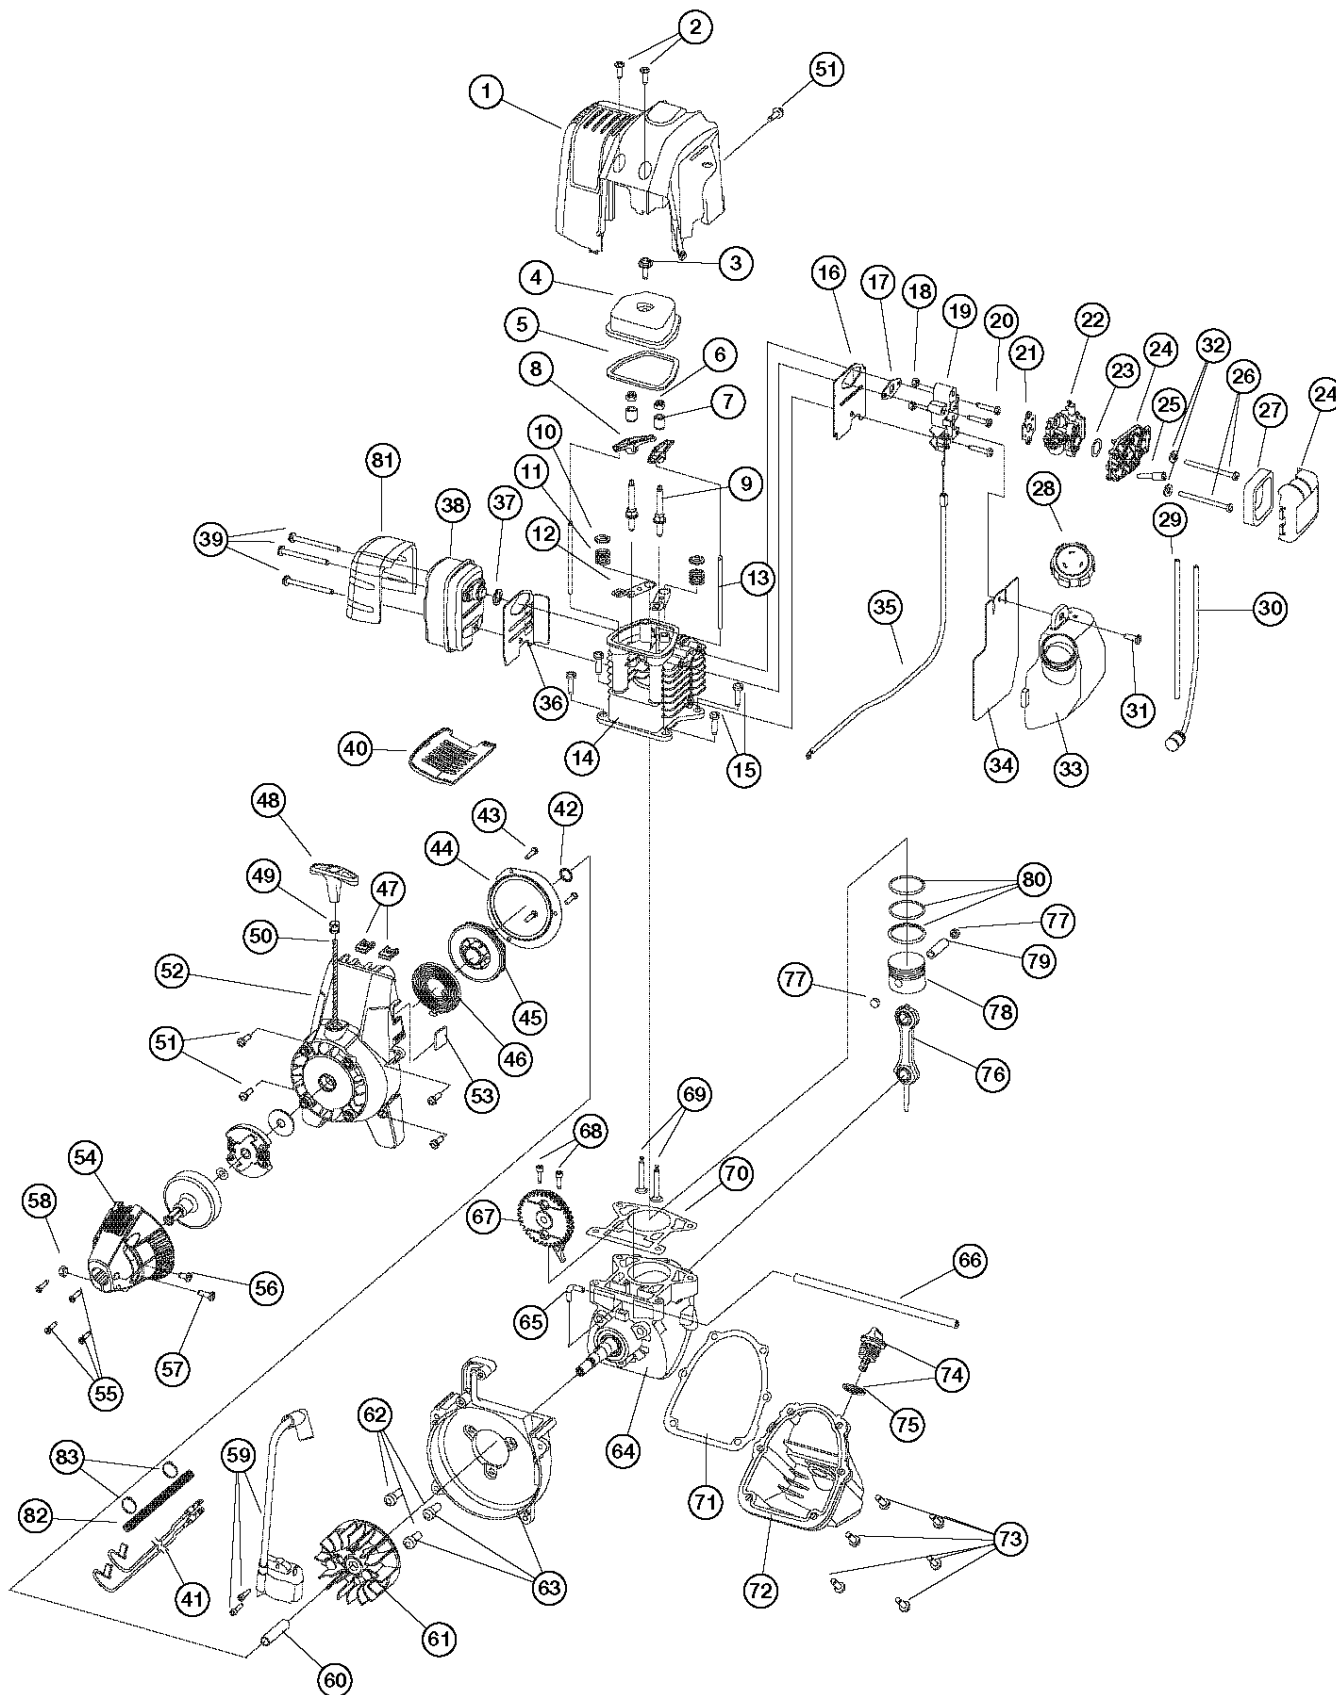

PARTS LIST

ENGINE PARTS - MODELS TB415CS & TB465SS 4-CYCLE GAS TRIMMERS

PARTS LIST

ENGINE PARTS - MODELS TB415CS & TB465SS 4-CYCLE GAS TRIMMERS

<u>Item</u>	<u>Part No.</u>	<u>Description</u>	<u>Item</u>	<u>Part No.</u>	<u>Description</u>
1	753-04083	Engine Cover	42	753-04288	Pinnut
2	791-181930	Engine Cover Screws	43	753-1202	Plate Screw
3	791-181025	Valve Cover Screw	44	753-05074	Pressure Plate Assembly (includes 43)
4	791-182098	Valve Cover	45	753-05072	Recoil Pulley Assembly (includes 42 & 50)
5	791-182099	Valve Cover Gasket	46	753-04286	Recoil Spring
6	791-182340	Rocker Adjustment Nut	47	791-182366	Nut Clip
7	791-182101	Rocker Arm Pivot	48	753-05011	Pull Handle
8	791-182100	Rocker Arm	49	791-611061	Rope Guide
9	791-182341	Rocker Arm Stud	50	791-182661	Rope
10	791-182103	Valve Spring Retainer	51	791-181020	Housing Screw
11	791-181038	Valve Spring	52	753-05158	Starter Housing Assembly (includes 42-51)
12	791-182102	Push Rod Guide	53	791-182537	Wire Grommet
13	791-181033	Push Rod	54	753-05159	Cover Assembly (includes 55-58)
14	753-04816	Cylinder Assembly (includes 9-12, 15, 69 & 70)	55	791-181345	Cover Screw
15	791-181003	Cylinder Screw	56	791-182519	Anti-Rotation Screw
16	791-182345	Intake Baffle	57	753-05077	Screw
17	791-182749	Carburetor Mount Gasket	58	791-180217	Nut
18	791-181034	Nut	59	791-182725	Ignition Module with Screws
19	791-182347	Carburetor Mount (includes 18)	60	791-610303	Square Nut Drive
20	791-182348	Carburetor Mount Screw	61	791-182736	Flywheel
21	791-182732	Carburetor Gasket	62	791-181861	Screw
22	753-1225	Carburetor w/Primer	63	791-182743	Shroud Assembly (includes 62)
23	791-181751	O-Ring, Carburetor	64	753-05160	Crankcase Assembly (includes 65 & 66)
24	753-04223	Air Filter Cover Assembly (includes 25 & 27)	65	791-182375	90° Elbow
25	791-182097	Breather Tube	66	791-182379	Breather Hose
26	791-181750	Air Filter Mounting Screw	67	753-04919	Cam Bracket Assembly
27	791-181757	Air Filter	68	791-181012	Cam Bracket Screw
28	753-1229	Fuel Cap	69	791-181040	Valves, Intake and Exhaust
29	791-182352	Fuel Return Line	70	791-182374	Cylinder Gasket
30	791-182353	Fuel Pick-Up Line with Filter	71	791-181018	Oil Pan Gasket
31	753-04510	Screw	72	791-182377	Oil Pan (includes 71 & 73)
32	791-182409	Washer	73	791-181020	Oil Pan Screw
33	753-1230	Fuel Tank Assembly (includes 28-30)	74	753-04041	Dipstick Assembly (includes 75)
34	791-182356	Fuel Tank Shield	75	791-182290	O-Ring
35	753-1231	Throttle Cable	76	791-181009	Connecting Rod
36	791-182358	Muffler Baffle	77	791-181008	Wrist Pin Button
37	791-181048	Muffler Gasket	78	753-04878	Piston (includes 80)
38	791-182359	Muffler (includes 37)	79	753-05176	Wrist Pin
39	791-182361	Muffler Mounting Screw	80	753-04801	Piston Ring Set
40	753-04092	Muffler Cover	81	791-182360	Heat Shield
41	791-182804	Switch Wire Assembly	82	753-04098	Wire Lead Cover
			83	791-160428	Cable Clamp
			*	791-180890	Spark Arrestor
			*	791-180852B	Spark Plug
			*	753-05161	Short Block Assembly (includes 3-15, 64-80)
			*		Parts not shown