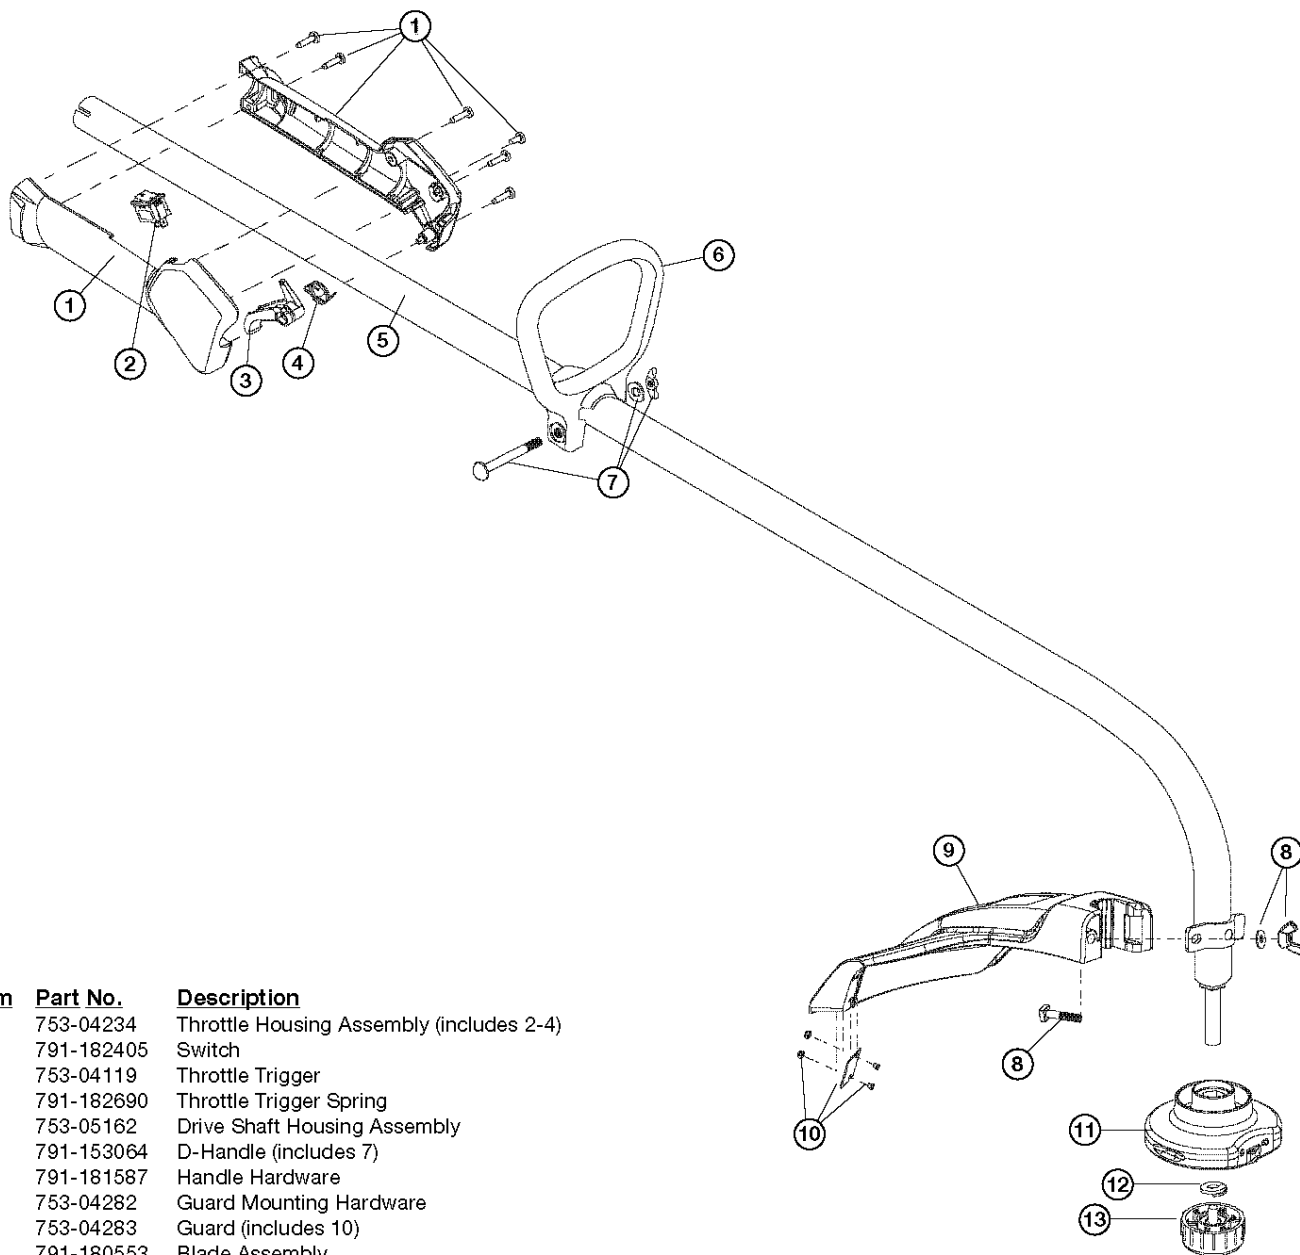

TB415CS PARTS LIST

BOOM AND TRIMMER PARTS - MODEL TB415CS
4-CYCLE GAS TRIMMER

Item	Part No.	Description
1	753-04234	Throttle Housing Assembly (includes 2-4)
2	791-182405	Switch
3	753-04119	Throttle Trigger
4	791-182690	Throttle Trigger Spring
5	753-05162	Drive Shaft Housing Assembly
6	791-153064	D-Handle (includes 7)
7	791-181587	Handle Hardware
8	753-04282	Guard Mounting Hardware
9	753-04283	Guard (includes 10)
10	791-180553	Blade Assembly
11	753-05165	Fixed Line Head (includes 12 & 13)
12	791-182413	Lock Washer
13	791-153066B	Bump Head Knob Assembly