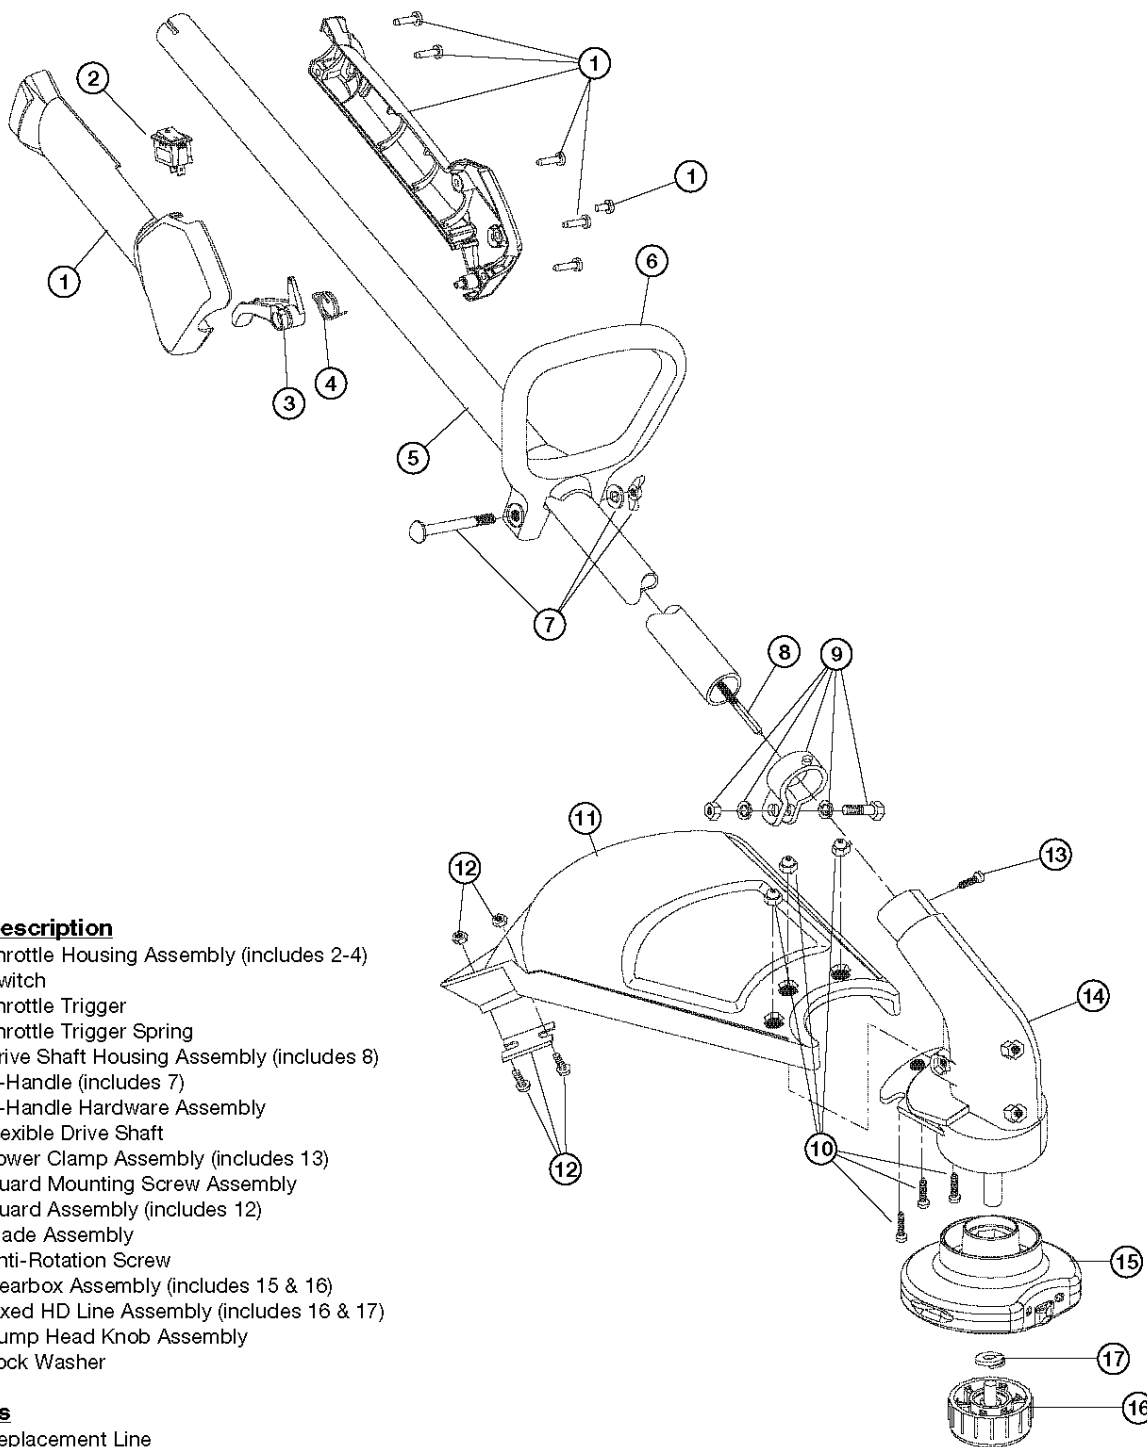

TB415CS PARTS LIST

BOOM AND TRIMMER PARTS - MODEL TB415CS
4-CYCLE GAS TRIMMER

Item	Part No.	Description
1	753-04234	Throttle Housing Assembly (includes 2-4)
2	791-182405	Switch
3	753-04119	Throttle Trigger
4	791-182690	Throttle Trigger Spring
5	753-05162	Drive Shaft Housing Assembly
6	791-153064	D-Handle (includes 7)
7	791-181587	Handle Hardware
8	753-04282	Guard Mounting Hardware
9	753-04283	Guard (includes 10)
10	791-180553	Blade Assembly
11	753-05165	Fixed Line Head (includes 12 & 13)
12	791-182413	Lock Washer
13	791-153066B	Bump Head Knob Assembly

Optional Accessories

- * 753-05164 Replacement Line

* Items Not Shown

TB465SS PARTS LIST

BOOM AND TRIMMER PARTS - MODEL TB465SS
4-CYCLE GAS TRIMMER

Item	Part No.	Description
1	753-04234	Throttle Housing Assembly (includes 2-4)
2	791-182405	Switch
3	753-04119	Throttle Trigger
4	791-182690	Throttle Trigger Spring
5	753-05166	Drive Shaft Housing Assembly (includes 8)
6	791-153064	D-Handle (includes 7)
7	791-181587	D-Handle Hardware Assembly
8	753-05167	Flexible Drive Shaft
9	791-153597	Lower Clamp Assembly (includes 13)
10	791-180547	Guard Mounting Screw Assembly
11	791-180548	Guard Assembly (includes 12)
12	791-180553	Blade Assembly
13	791-145569	Anti-Rotation Screw
14	753-05168	Gearbox Assembly (includes 15 & 16)
15	753-05165	Fixed HD Line Assembly (includes 16 & 17)
16	791-153066B	Bump Head Knob Assembly
17	791-182413	Lock Washer