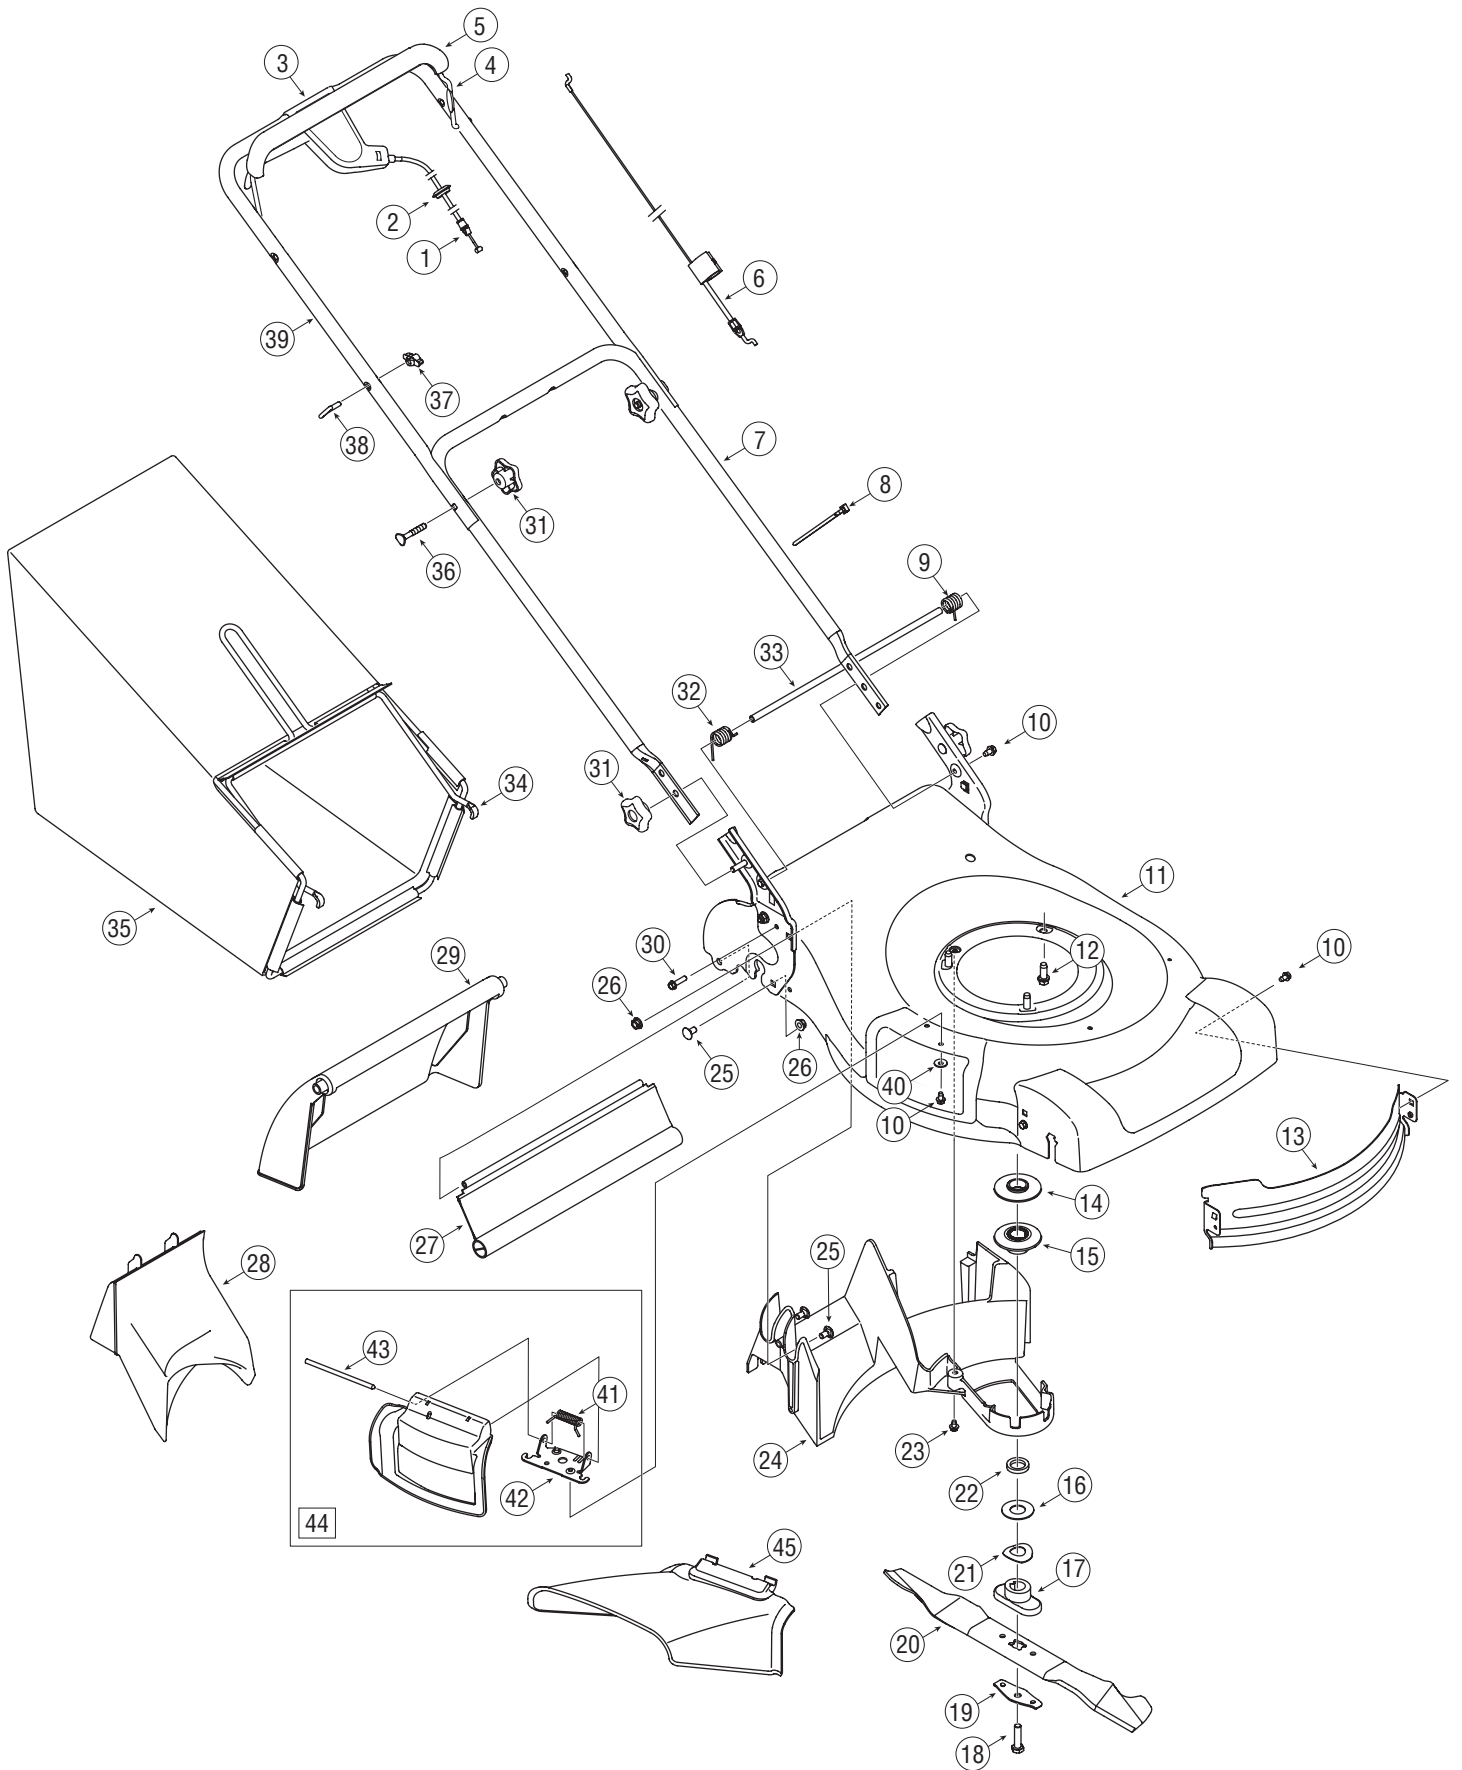

8

Parts List

1	746-04265A	Drive Cable	24	731-05463	Deck Baffle
2	735-04059	Rubber Grommet	25	710-0260A	Carriage Bolt, 5/16-18 x .62
3	753-05096A	Drive Control Assembly	26	712-04063	Flange Lock Nut, 5/16-18
4	747-1161A	Blade Control	27	731-05462	Trailshield
5	731-04859	Bail Cover	28	731-05157	Mulch Plug
6	746-04213	Control Cable	29	731-05017A	Rear Door
7	749-04037	Lower Handle	30	710-1241	Screw, 1/4-15 x 1.00
8	725-0157	Cable Tie	31	720-04072	Star Knob
9	732-04265	Torsion Spring, LH	32	732-04264	Torsion Spring, RH
10	710-0599	TT Screw, 1/4-20 x .500	33	711-04374	Door Pivot Rod
11	787-01341	21-inch Deck	34	647-04051	Grass Catcher Frame
12	710-0654A	TT Screw, 3/8-16 x 1.00	35	664-04045	Grass Catcher
13	787-01346	Deck Baffle	36	710-1174	Carriage Bolt, 5/16-18 x 2.00
14	756-04157B	Upper Engine Pulley	37	720-0279	Wing Nut
15	756-04156B	Lower Engine Pulley	38	710-1205	Eye Bolt
16	736-0514	Flat Washer, .885 x 1.850 x .060	39	749-04206	Upper Handle
17	748-0376C	Blade Adapter	40	736-0270	Bell Washer, .265 x .75 x .062
18	710-1044	Screw, 3/8-24 x 1.50	41	732-1014	Torsion Spring
19	736-0524B	Blade Bell Support	42	17032A	Chute Deflector Adapter
20	742-0741	21-inch Mulching Blade	43	747-0710	Hinge Pin
21	736-0513	Spring Washer, .890 x 1.70 x .048	44	987-02055	Mulch Plug Assembly
22	750-1071	Sleeve Spacer	45	731-04177	Side Discharge Chute
23	710-0653	TT Screw, 1/4-20 x .375