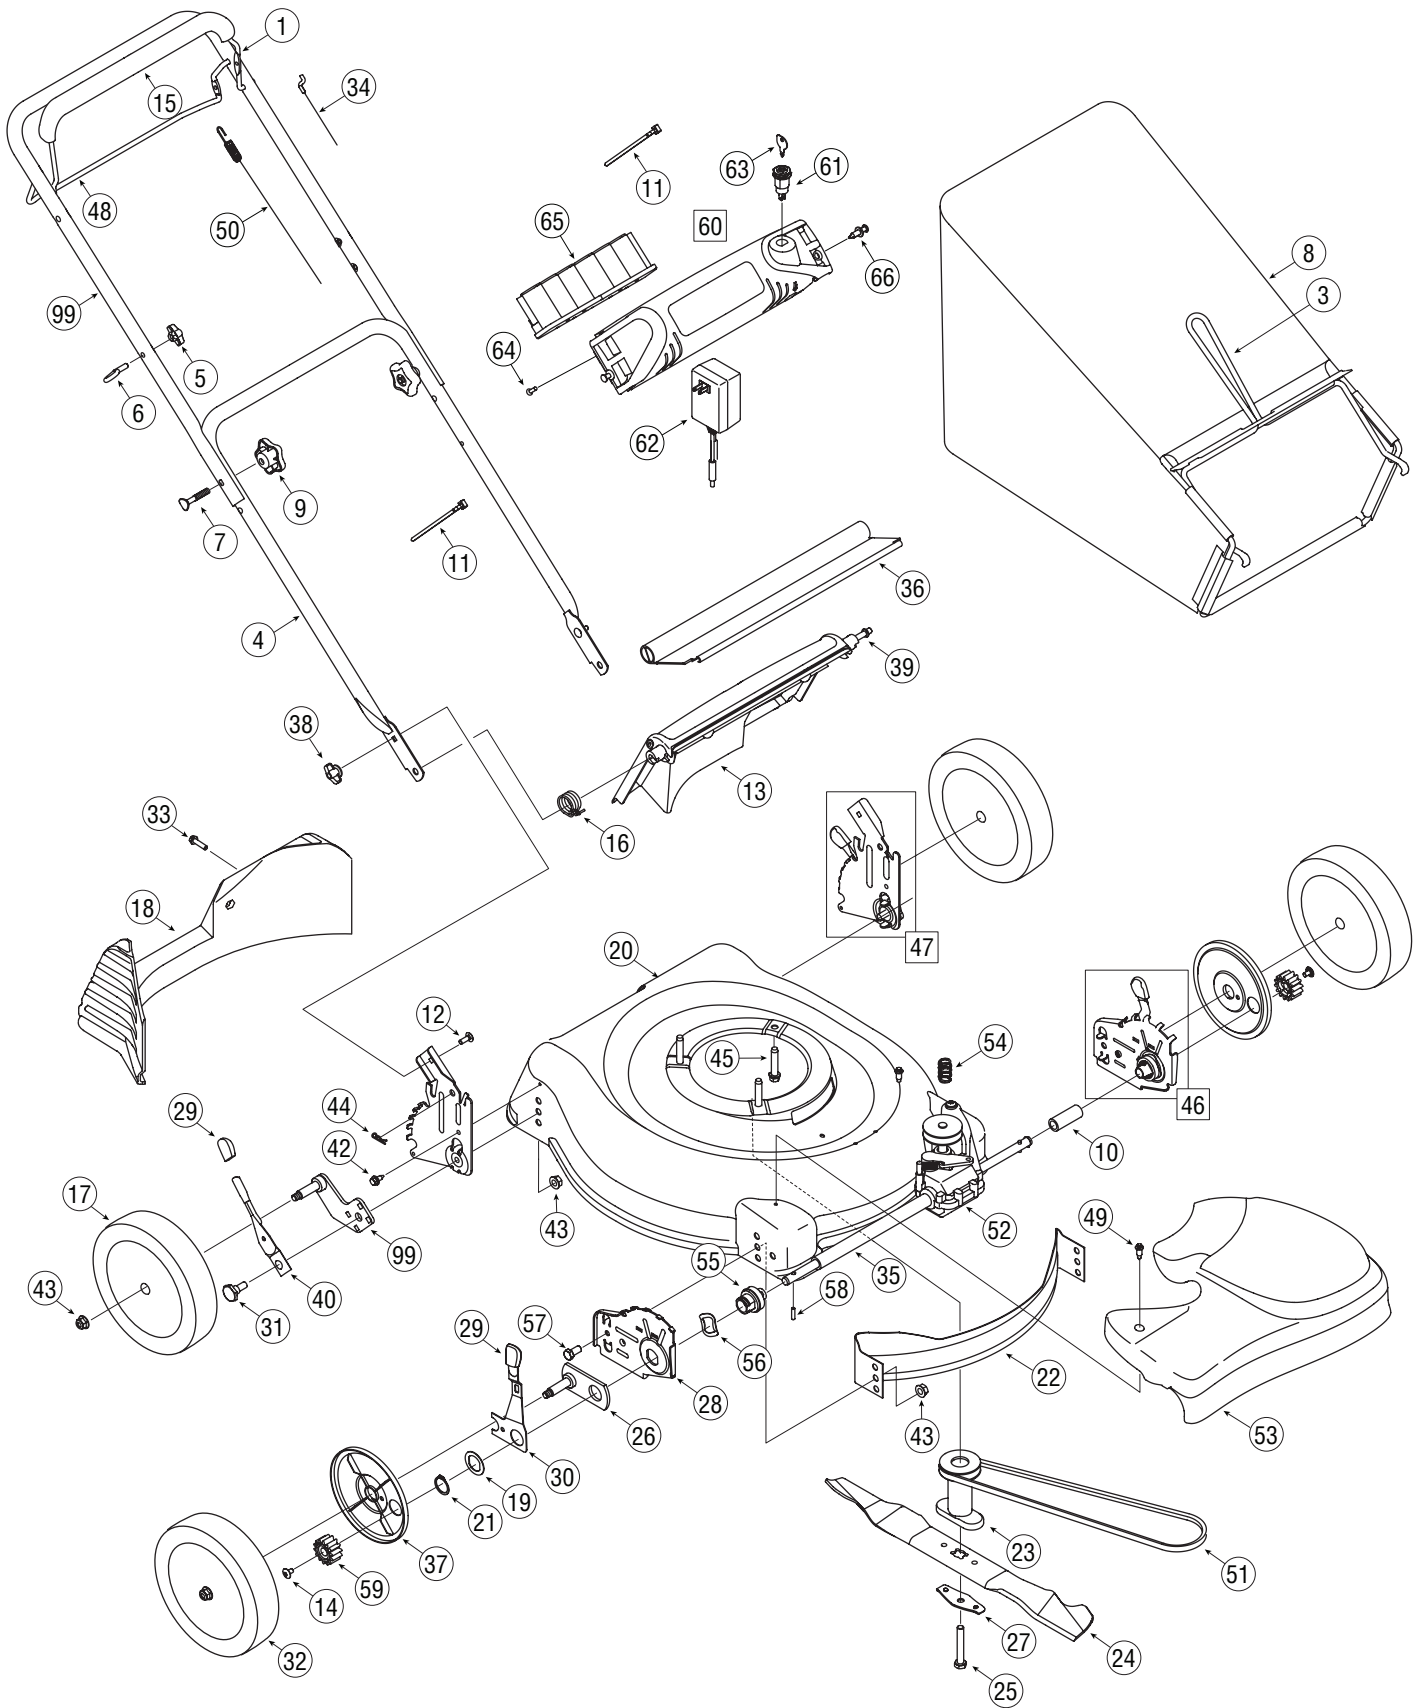

Model Series 440

Ref.	Part No.	Description
1	747-1161A	Blade Control
2	749-1092A	Upper Handle
	749-1233D†	Upper Handle
3	747-04080	Grass Catcher Frame
4	749-0928A	Lower Handle
5	720-0279	Wing Nut
6	710-1205	Rope Guide
7	710-1174	Carriage Bolt ,5/16-18 x 2
8	664-04011	Grass Bag Assembly
9	720-04072	Hand Knob
10	750-04595	Sleeve Spacer - LH
11	726-0240	Cable Tie
12	710-0703	Carriage Bolt ,1/4-20
13	731-04134A	Rear Discharge Door
14	710-04531	Screw 1/4-20
15	731-04204	Bail Cover
16	732-04090A	Torsion Spring - RH
17	734-04014B	Rear Wheel, 8" x 2.125"
18	731-04150C	Rear Baffle
19	736-0474	Washer, 1.5" OD
20	787-01277	Deck - 21"
21	716-0102	Snap Ring
22	782-5002B	Front Baffle
23	748-04015A	Blade Adapter w/Pulley
24	742-0741	21" Standard Cut Blade
25	710-1257	Hex Bolt , 3/8-24 x 2.5
26	687-02044	Pivot Plate Assembly
27	736-0524B	Blade Bell Support
28	787-01298	Height Adjustment Plate - RH
	787-01299	Height Adjustment Plate - LH
29	720-0426	Adjustment Lever Knob
30	732-0706	Front Lever - RH
	732-0707	Front Lever - LH
31	738-0507B	Shoulder Screw
32	734-04018A	Front Wheel, 8" x 2.125"
33	710-1241	Screw, 1/4-15 x 1.000
34	746-1132	Control Cable - 40.75"