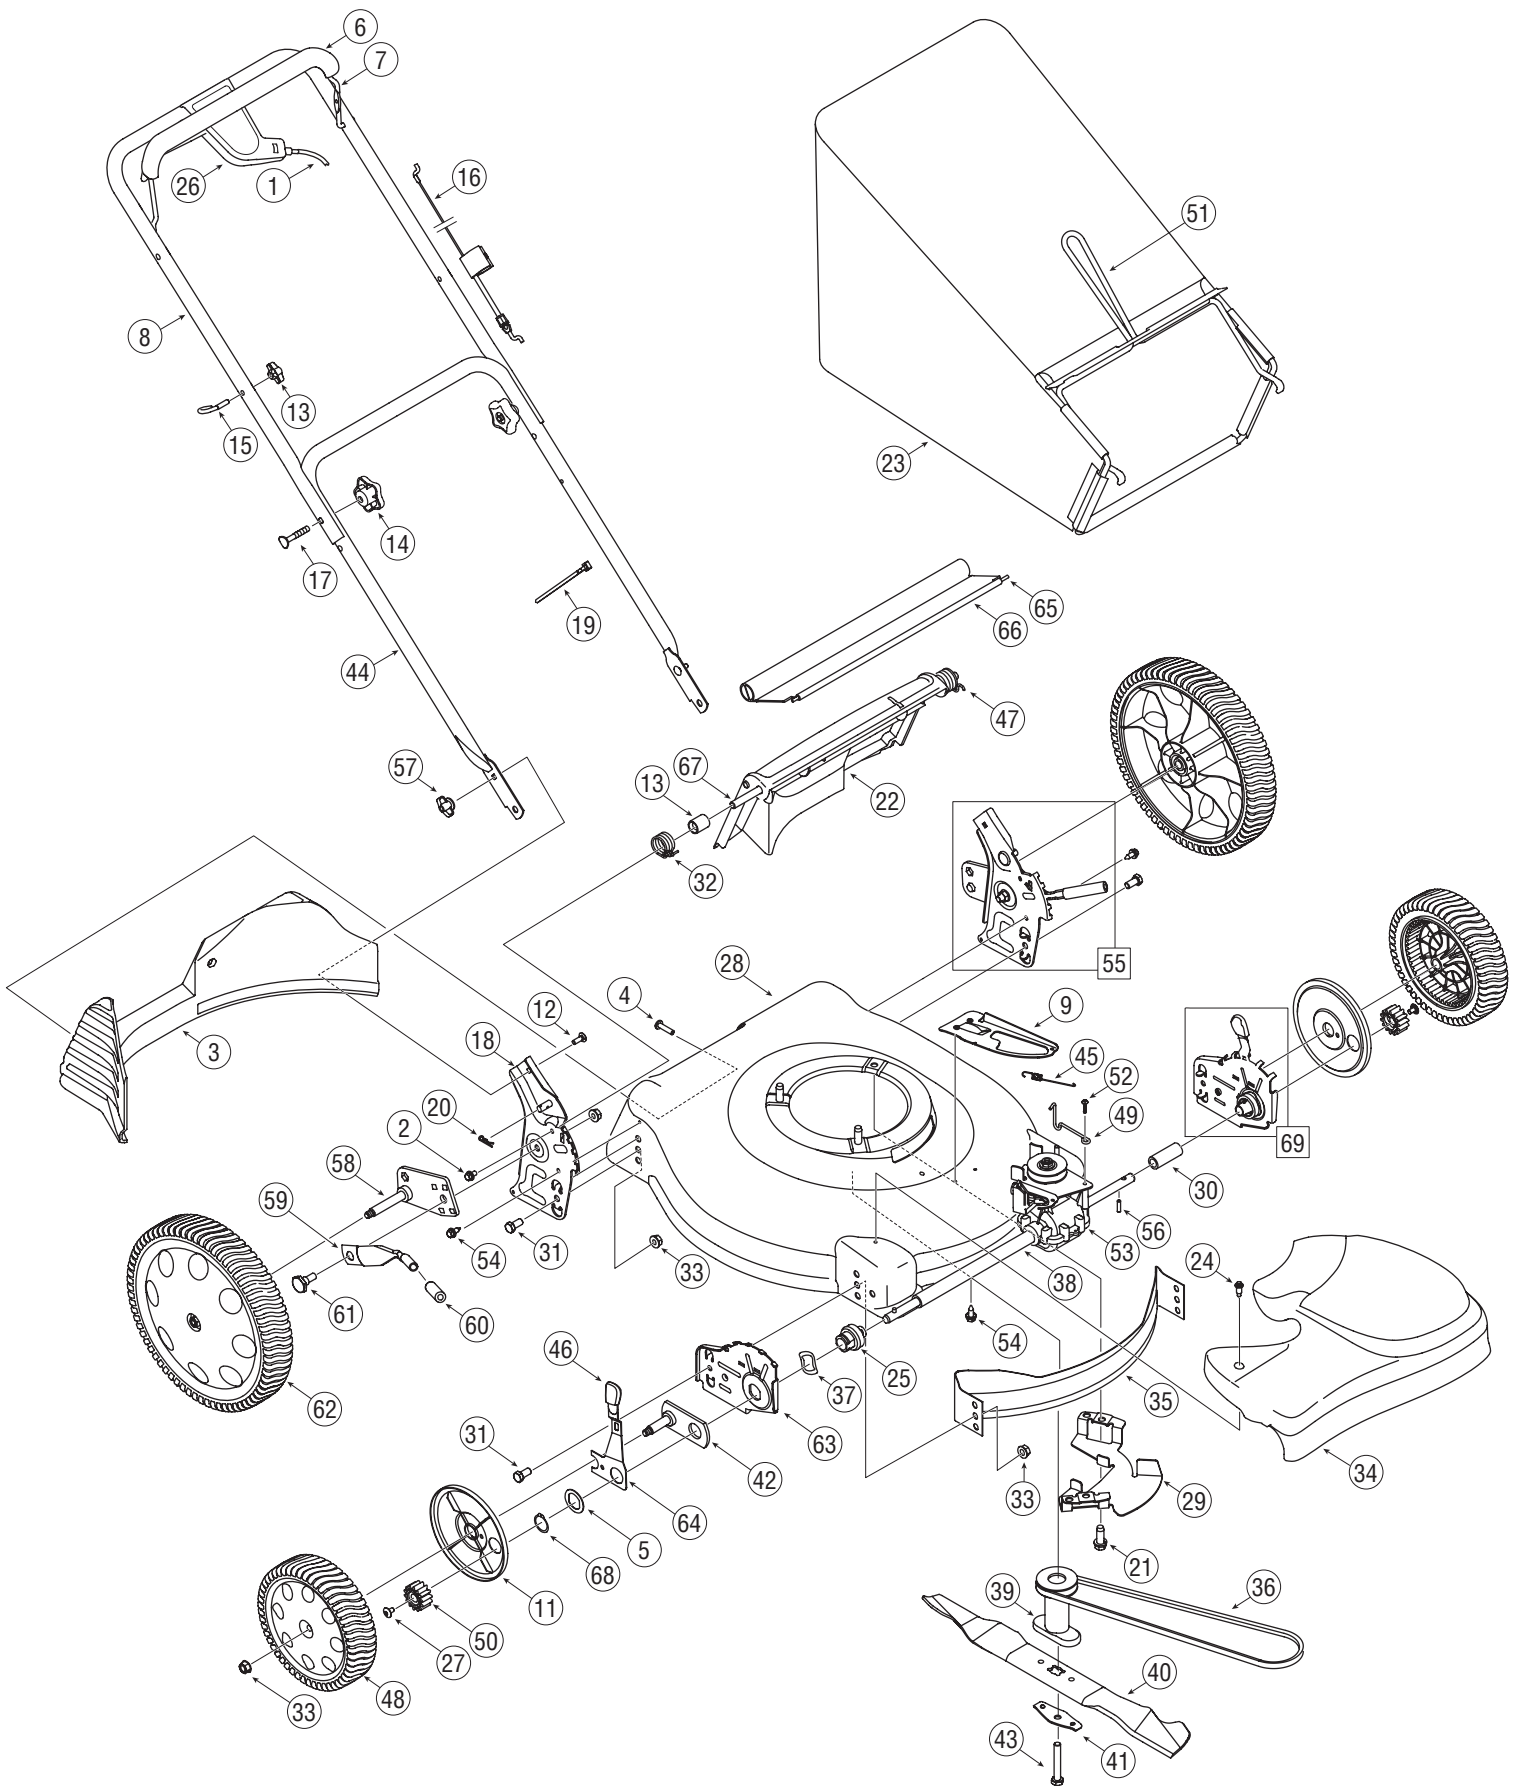

Ref.	Part No.	Description	Ref.	Part No.	Description
1.	712-0214	Hex Lock Nut, 3/8-24	13.	710-04374	Hex Screw
2.	736-0105	Bell Washer.325 x.930 x.45	14.	711-04317	Pinion Shaft
3.	756-04132	Pulley, 3.82 x.313 x.68	15.	715-04030	Dowel Pin
4.	710-04329	Torx Screw	16.	715-0129	Spirol Pin
5.	707-04567A	Transmission Bracket	17.	707-04409A	Shifter Fork
6.	726-04043	Push Nut	18.	711-04429	Output Shaft
7.	736-04178A	Slotted Washer	19.	736-0572	Flat Washer
8.	731-05187	Clutch Lever	20.	736-04224	Flat Washer
9.	721-04110	O-ring	21.	741-04106	Plastic Bushing
10.	731-05099A	Upper Housing	22.	731-04883	Lower Housing
11.	721-04107	Oil Seal	23.	717-04194	28 Tooth Gear
12.	741-04116	Ball Bearing	24.	732-04290	Compression Spring