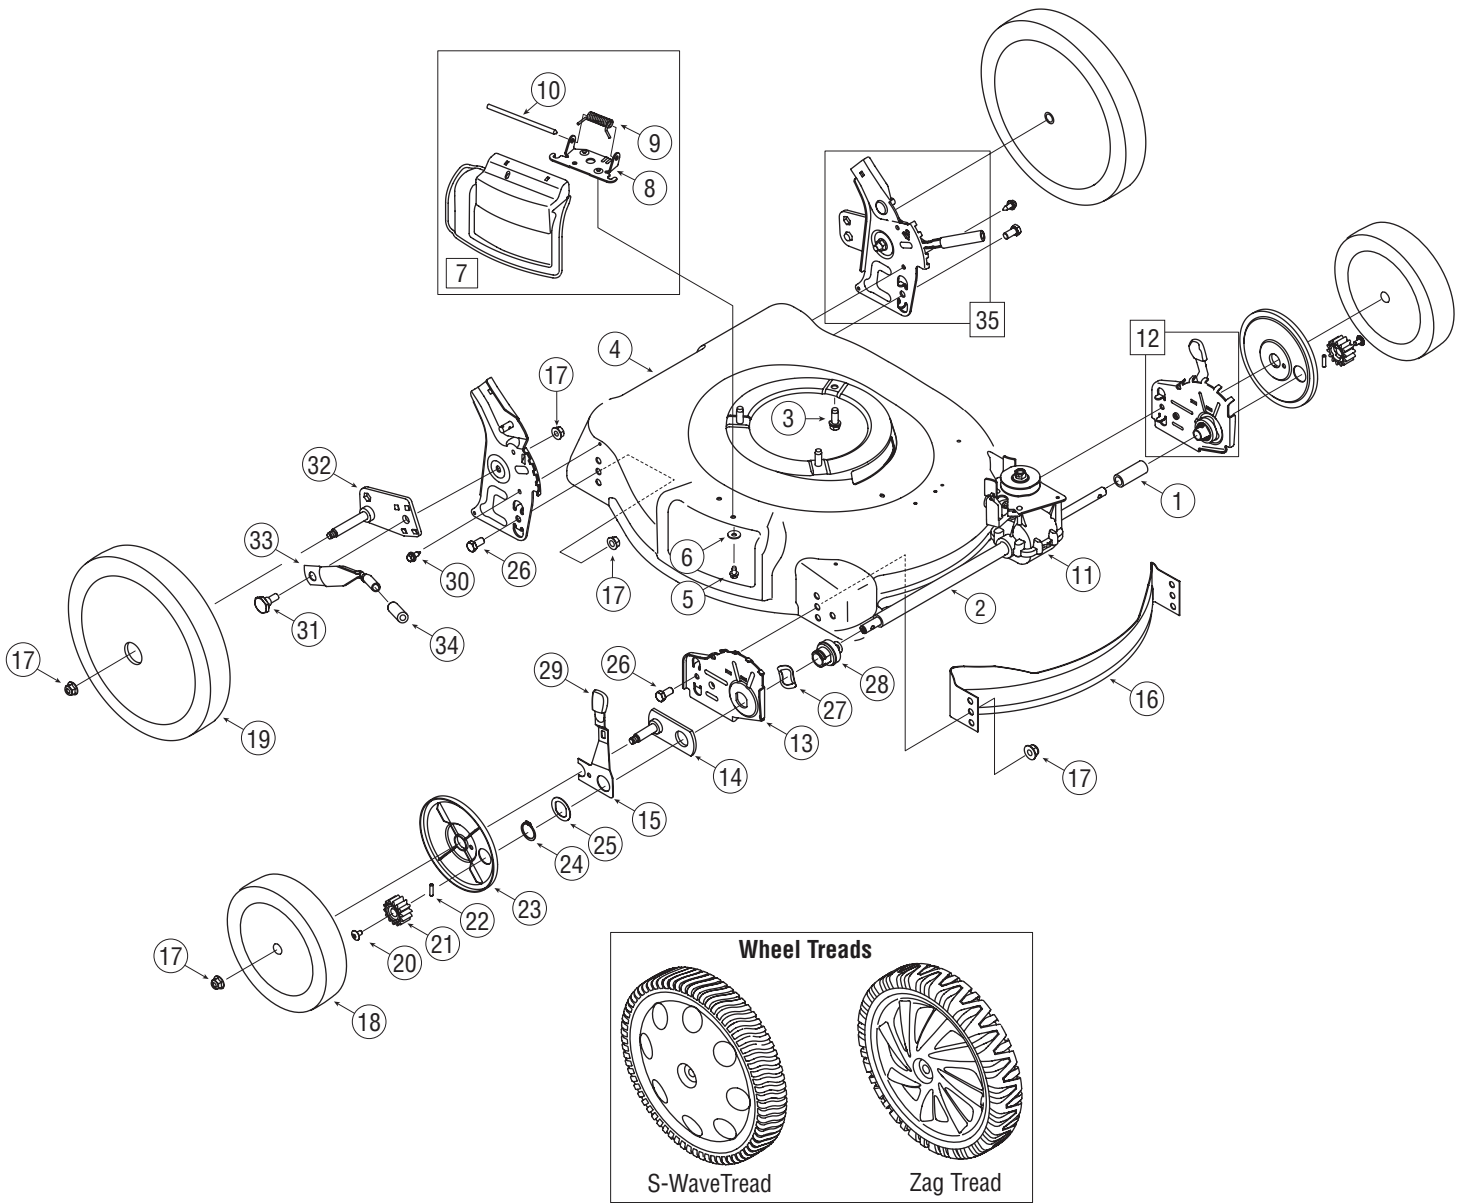

Model Series V560

Ref.	Part No.	Description
1	750-04405	Slev. Spacer 1.8" Lg.
2	750-04404	Sleeve Spacer 9.10" Lg.
3	710-0654A	Self-Tapping Sems Screw
4	787-01278	21" Deck 3 in 1 SP
5	710-0599	TT Screw 1/4-20 x 0.5
6	736-0270	Bell Washer
7	687-02055	Hinged Mulch Plug Assembly
8	17032A	Chute Deflector Adapter
9	732-1014	Torsion Spring
10	747-0710	Hinge Pin
11	618-04377A	Transmission Assembly
12	687-02193	Height Adj. Assembly - LH
	687-02194	Height Adj. Assembly - RH
13	787-01298	Front Height Adj. Plate - RH
	787-01299	Front Height Adj. Plate - LH
14	687-02044	Pivot Plate Assembly
15	732-0706	Front Lever - RH
	732-0707	Front Lever - LH
16	782-5002B	Front Baffle
17	712-04065	Flange Lock Nut, 3/8-16
18	734-04018A	Front Wheel 8 x 2.125

Ref.	Part No.	Description
19	734-04127	Rear Wheel, 12 x 2.125
20	710-04531	Screw 1/4-20 x .390
21	717-1762	Gear 14T RH FWD RH
	717-1761	Gear 14T LH FWD LH
22	715-0221	Dowel Pin
23	782-7551A	Wheel Dust Cap
24	716-0102	Snap Ring
25	736-0474	Flat Washer
26	710-0216	Hex Screw, 3/8-16 x.75
27	736-0447	Wave Washer
28	682-0015	Bearing Assembly
29	720-0426	Adjustment Knob
30	710-1652	TT Scr. w/Washer 1/4-20 x.625
31	738-0507B	Shoulder Scr.500 Dia. x.434
32	687-02039A	Pivot Arm Assembly - RH
	687-02040A	Pivot Arm Assembly - LH
33	732-0866	Rear Spring Lever
34	720-0312	Foam Grip
35	687-02280	Handle Bracket Assembly - LH
	687-02279	Handle Bracket Assembly - RH