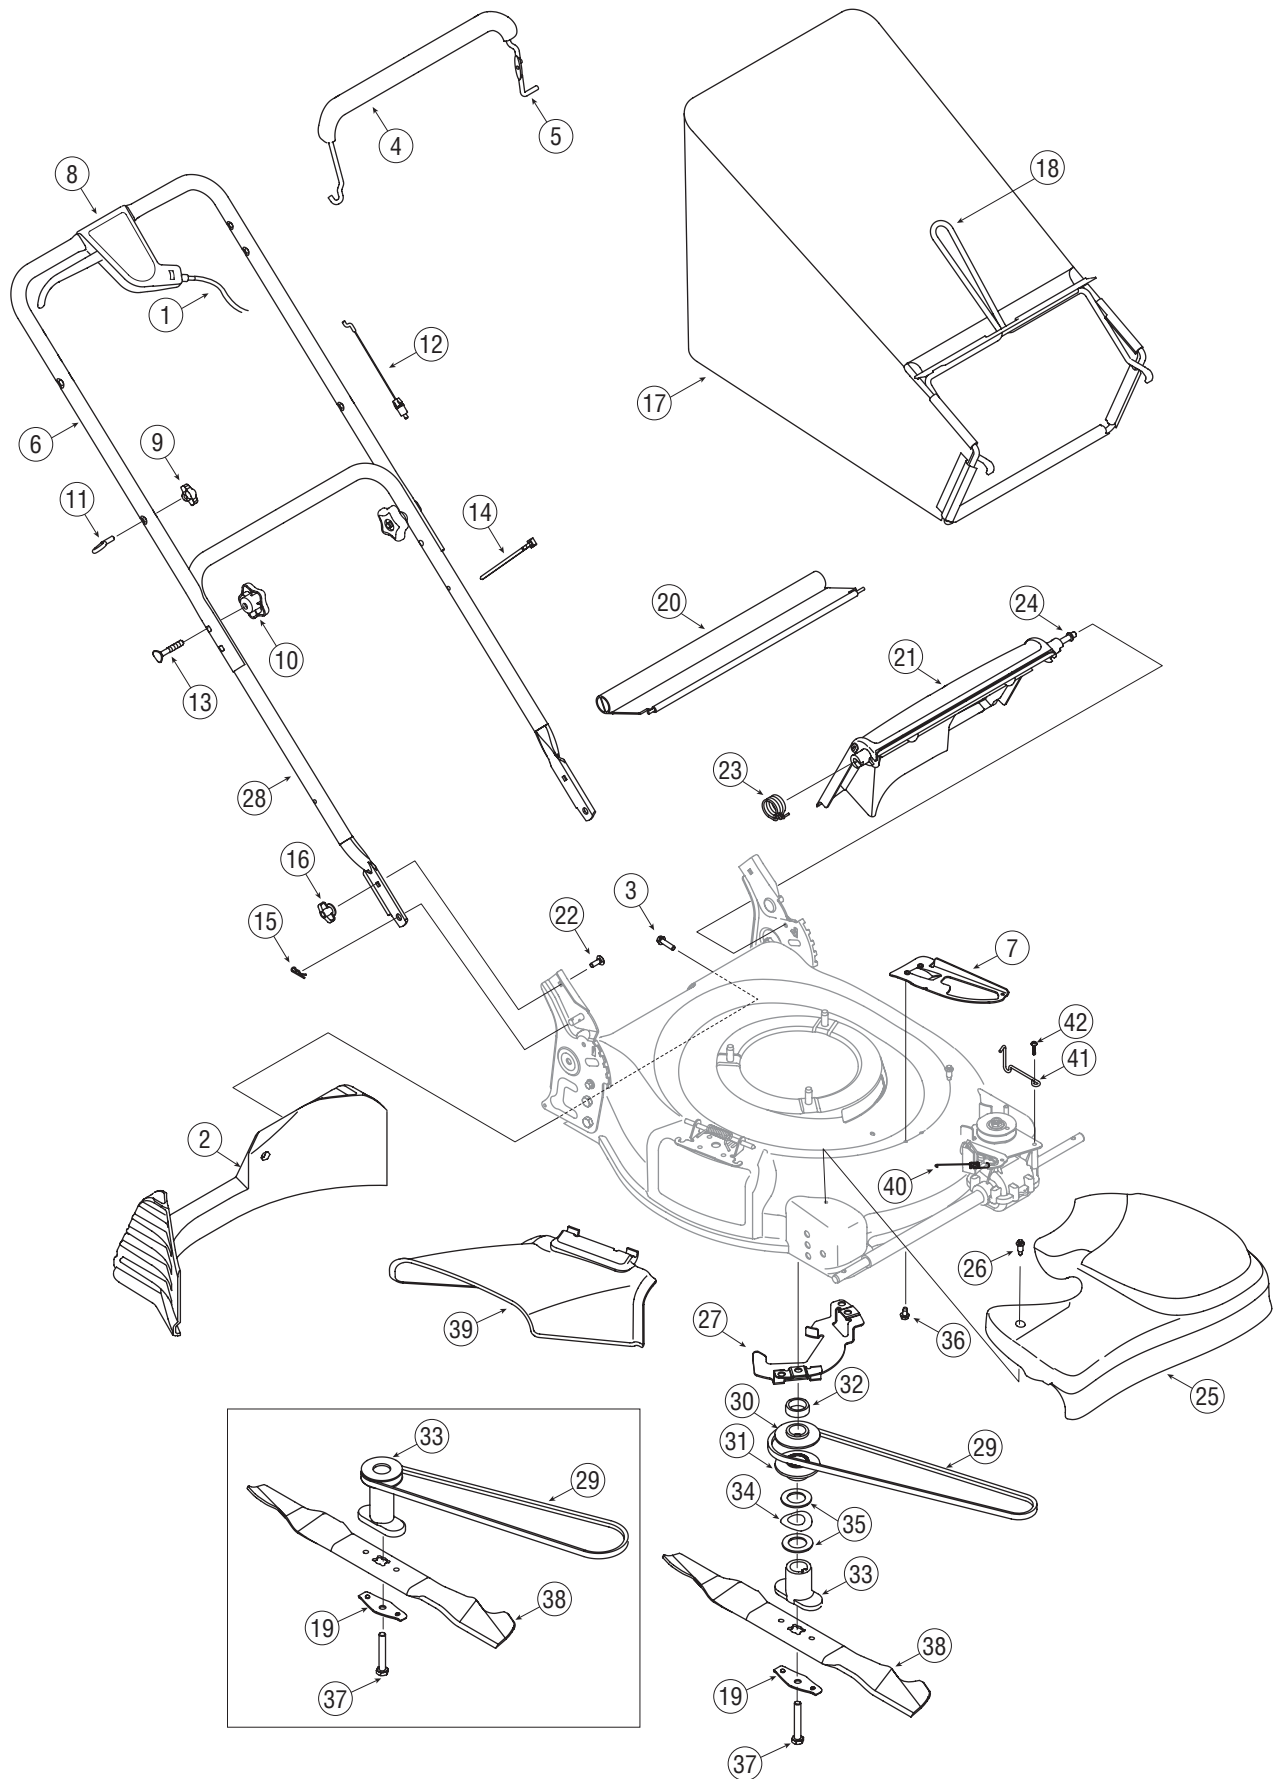

Model Series V560

Ref.	Part No.	Description
1	746-04206A	Variable Speed Cable
2	731-04150C	Rear Baffle 21" Rd.
3	710-1241	Screw 1/4-15 x 1.000
4	731-04204‡	Deluxe Bail Cover
5	747-1161A	Blade Control
6	749-04206	Upper Handle
7	787-01258A	Cable Mount Bracket
8	753-05096A	Control Lever Assembly
9	720-0279	Handle Knob
10	720-04072	Star Knob
11	710-1205	Eye Bolt
12	746-0957	Control Cable - 37.25"
	746-1113	Control Cable - 37.75"
	746-1130	Control Cable - 40"
	746-1132	Control Cable - 40.75"
13	710-1174	Carriage Bolt 5/16-18 x 2.0
14	726-0240	Cable Tie
15	714-0104	Cotter Pin
16	712-0397	Wing Nut
17	664-04011	Grassbag Assembly
18	747-04080	Grass Bag Frame
19	736-0524B	Blade Bell Support
20	731-05642	Rear Trailing Shield

Ref.	Part No.	Description
21	631-04225	Rear Discharge Door
22	710-0703	Carriage Bolt 1/4-20
23	732-04090A	Torsion Spring - RH
24	747-04588	Pivot Rod
25	731-05020A	Transmission Cover (Black)
26	710-1650	Shoulder Screw # 12 -24
27	787-01265A	Belt Keeper Bracket
28	749-0928A	Lower Handle
29	754-04082A	V-Belt
30	756-04161†	Upper Pulley Half 25mm x 2.62
31	756-04160†	Lower Pulley Half 25mm x 2.62
32	750-04438A†	Slv Spacer 25mm x 1.375 x .62
33	748-04082†	Blade Adapter
	748-04015A††	One Piece Blade Adapter
34	736-0447†	Space Washer
35	736-0277†	Flat Washer
36	710-0896	Scr., 1/4-14 x.625
37	710-1257	Hex Screw 3/8-24 x 2.50
38	742-0741	21" Mulching Blade
39	731-04177	Side Discharge Chute
40	732-04317	Extension Spring
41	732-04294	Belt Keeper Wire
42	710-04329	Torx Screw

† Honda Engine GCV160AS3H

†† Honda Engine GCV160AS1H & Briggs & Stratton Engine

‡ If Equipped