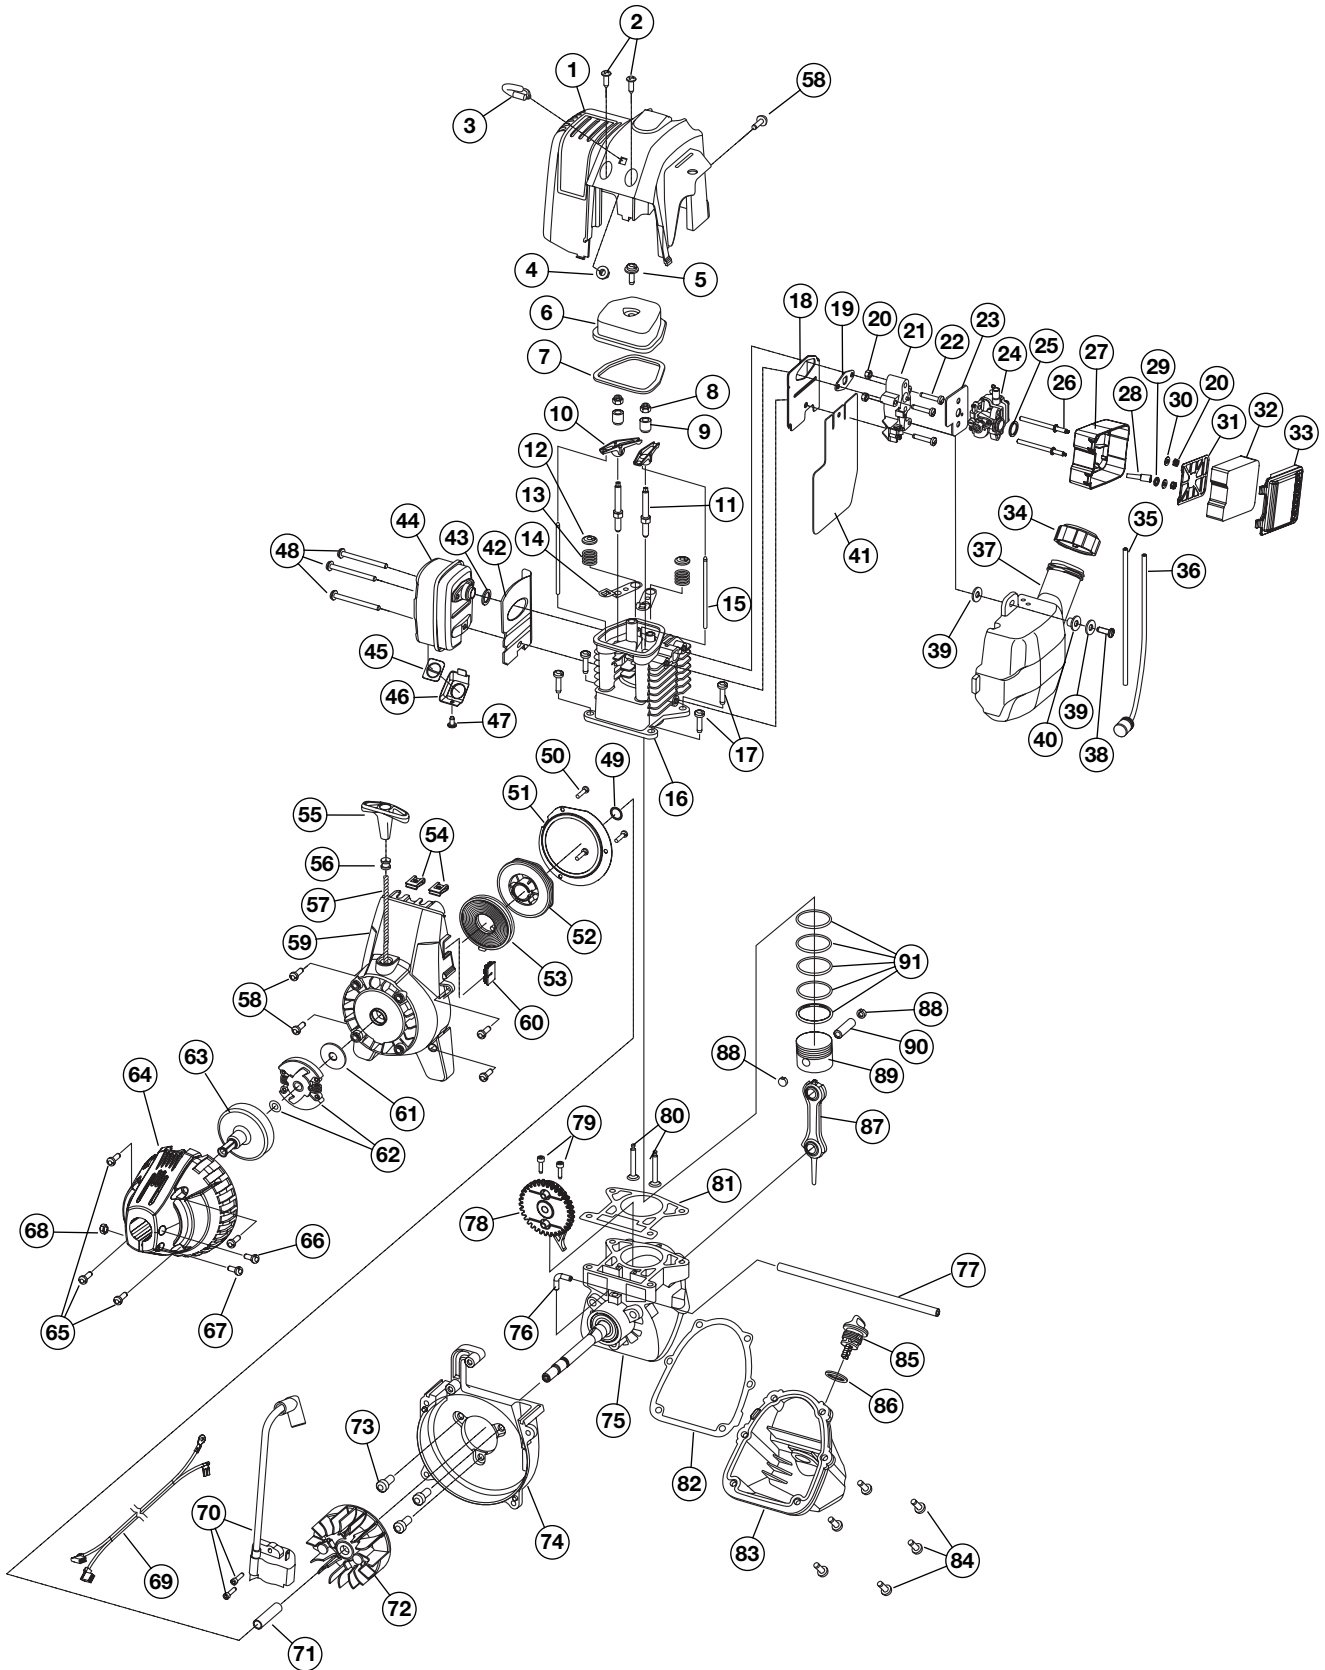

# PARTS LIST

## ENGINE PARTS - MODEL TROY-BILT CULTIVATOR 4-CYCLE GAS CULTIVATOR

## LOWER CULTIVATOR PARTS - MODEL TROY-BILT CULTIVATOR 4-CYCLE GAS CULTIVATOR

Item	Part No.	Description	Item	Part No.	Description
1	753-04042	Trottle Control	19	753-04060	Cap Screw
2	753-04043	Torsion Spring	20	753-04061	Lock Nut
3	791-182673	On/Off Switch	21	753-04062	Cap Push
4	753-04044	Foam Grip	22	753-04063	Wheel Support Bracket Assembly
5	753-04147	Throttle Cable	23	753-04501	Wheel
6	753-04498	Upper Handle	24	753-05001	Cap Screw
7	791-182899	Bolt	25	791-182678	Washer
8	753-04049	Cable Tie	26	753-04502	Tine Shield
9	753-04499	Flex Shaft	27	753-04075	Gear Box Assembly
10	791-182677	Knob	28	753-04074	Inner Tine (right side)
11	753-04052	Shoulder Washer	29	753-04073	Outer Tine (right side)
12	753-04053	Lower Handle	30	753-04072	Inner Tine (left side)
13	753-04054	Screw	31	753-04071	Outer Tine (left side)
14	753-04055	Front Handle	32	753-04070	Click Pin
15	753-04056	Lock Nut	33	753-04069	Edger Tine
16	753-04057	Cotter Pin	34	753-04068	Edger Wheel
17	753-04058	Tailpiece Bracket Assembly	35	753-04500	Drive Shaft Housing
18	753-04059	Clevis Pin	36	753-04077	Anti Rotation Screw