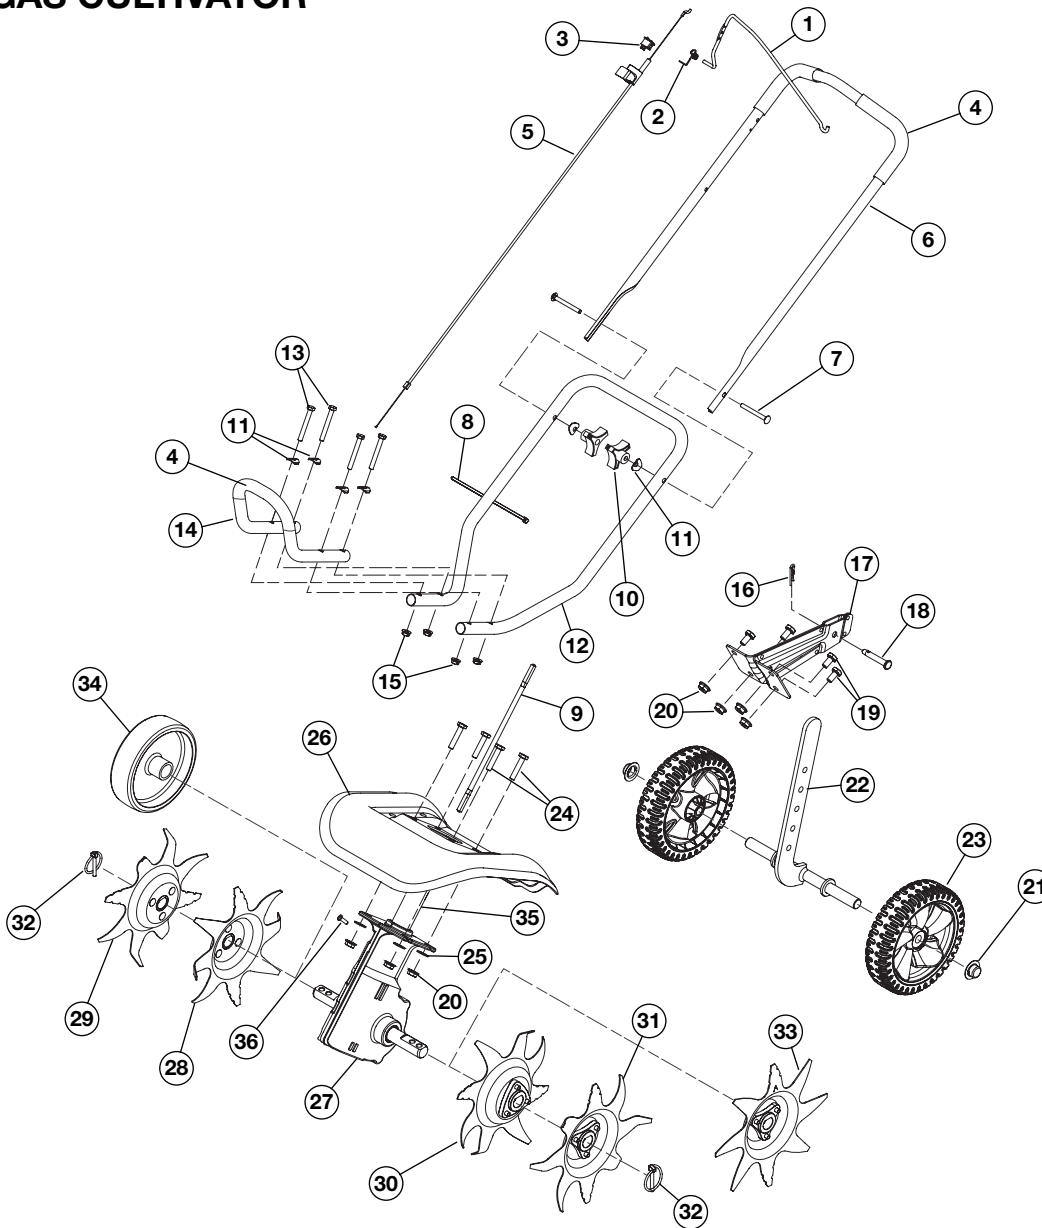

## ENGINE PARTS - MODEL TROY-BILT CULTIVATOR 4-CYCLE GAS CULTIVATOR

# PARTS LIST

## LOWER CULTIVATOR PARTS - MODEL TROY-BILT CULTIVATOR 4-CYCLE GAS CULTIVATOR

Item	Part No.	Description	Item	Part No.	Description
1	753-04042	Trottle Control	19	753-04060	Cap Screw
2	753-04043	Torsion Spring	20	753-04061	Lock Nut
3	791-182673	On/Off Switch	21	753-04062	Cap Push
4	753-04044	Foam Grip	22	753-04063	Wheel Support Bracket Assembly
5	753-04147	Throttle Cable	23	753-04501	Wheel
6	753-04498	Upper Handle	24	753-05001	Cap Screw
7	791-182899	Bolt	25	791-182678	Washer
8	753-04049	Cable Tie	26	753-04502	Tine Shield
9	753-04499	Flex Shaft	27	753-04075	Gear Box Assembly
10	791-182677	Knob	28	753-04074	Inner Tine (right side)
11	753-04052	Shoulder Washer	29	753-04073	Outer Tine (right side)
12	753-04053	Lower Handle	30	753-04072	Inner Tine (left side)
13	753-04054	Screw	31	753-04071	Outer Tine (left side)
14	753-04055	Front Handle	32	753-04070	Click Pin
15	753-04056	Lock Nut	33	753-04069	Edger Tine
16	753-04057	Cotter Pin	34	753-04068	Edger Wheel
17	753-04058	Tailpiece Bracket Assembly	35	753-04500	Drive Shaft Housing
18	753-04059	Clevis Pin	36	753-04077	Anti Rotation Screw