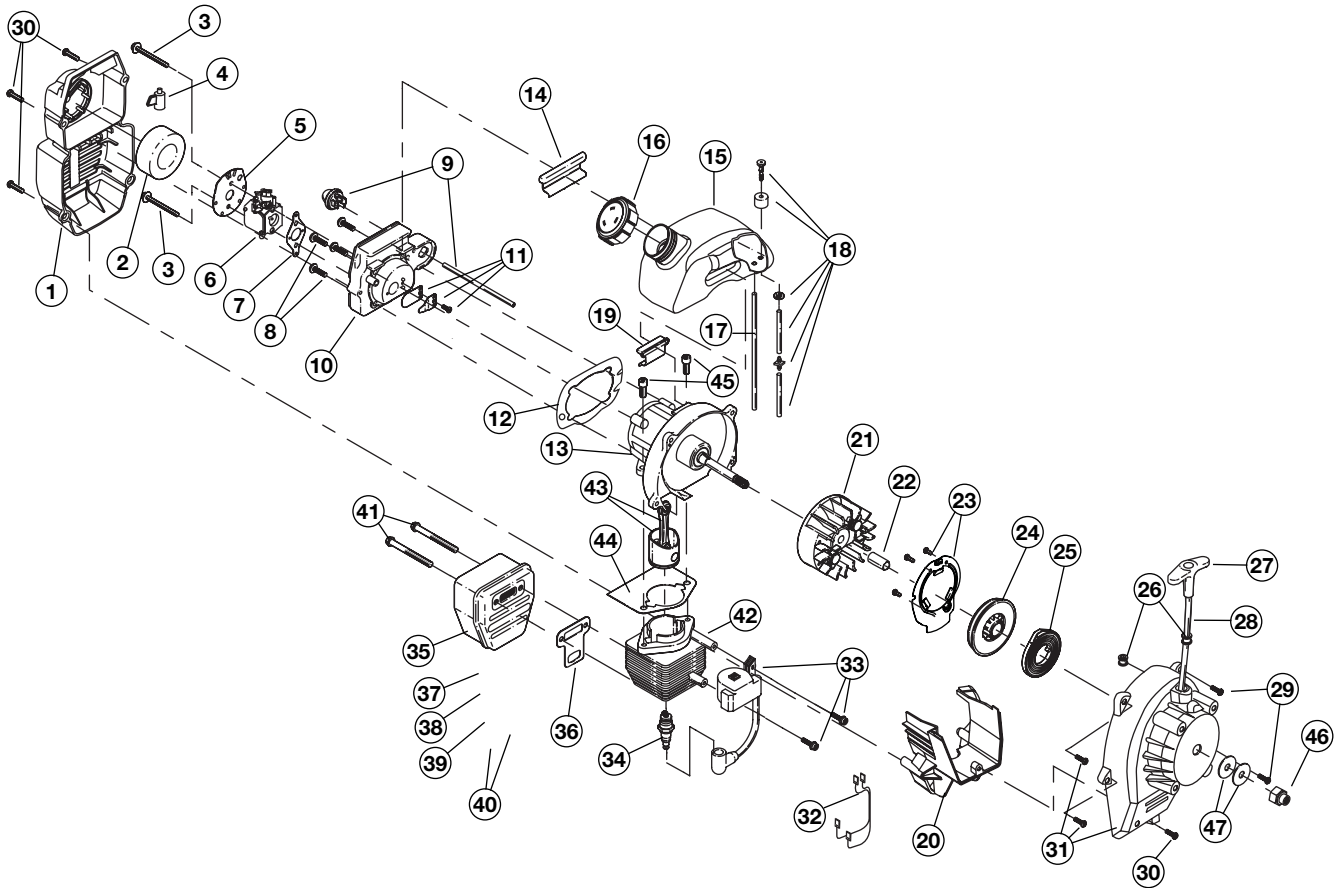

# PARTS LIST

## HOUSING PARTS - MODEL TB320BV 2-CYCLE GAS MULCHING BLOWER VACUUM

Item	Part No.	Description
1	753-04810	Muffer Cover Assembly (includes 2 & 30)
2	791-180350B	Air Cleaner Filter
3	791-180351	Carburetor Mounting Screw
4	753-04227	Choke Knob
5	753-1194	Choke Plate
6	753-04331	Carburetor Assembly (includes 7 & 18)
7	791-610675	Carburetor Gasket
8	791-181860	Carb Mount Screw
9	791-683974B	Primer & Hose Assembly
10	753-1196	Carb Mount Assembly (includes 8, 11 & 12)
11	791-684451	Reed Assembly
12	753-1208	Carburetor Mount Gasket
13	753-04747	Crankcase Service Assembly (includes 8)
14	791-612134	Rear Mounting Pad
15	753-04310	Fuel Tank Assembly (includes 16-18)
16	753-04084	Fuel Cap
17	791-181086	Fuel Return Line
18	753-04886	Fuel Line Assembly
19	791-145308	Front Mounting Pad
20	753-04409	Shroud Extension (includes 30)
21	791-182736	Flywheel Assembly
22	753-04748	Spacer
23	753-04705	Pulley Retainer
24	753-04459	Recoil Pulley Assembly (includes 25 & 28)
25	753-04286	Recoil Spring
26	791-611061	Rope Guide

## HOUSING PARTS - MODEL TB320BV 2-CYCLE GAS MULCHING BLOWER VACUUM

Item	Part No.	Description
1	753-04452	Engine Cover Assm (includes 2)
2	791-181345	Screw
3	753-04451	Handle Assm (includes 2)
4	753-04756	Throttle control Assm (includes 5-9)
5	791-182420	Upper Throttle Control Plate
6	791-00048	Throttle Control Lever
7	791-182423	Screw
8	791-182405	Rocker Switch Assm
9	791-182422	Lower Throttle Control Plate
10	791-00049	Throttle Cable
11	753-048109	Engine Mount Plate (includes 12 & 13)
12	791-182409	Washer
13	753-04755	Screw
14	753-04596	Impeller Blade
15	753-04482	Impeller Hardware (includes 16-18)
16	753-04833	Washer
17	753-04834	Lock Washer
18	791-182414	Bolt