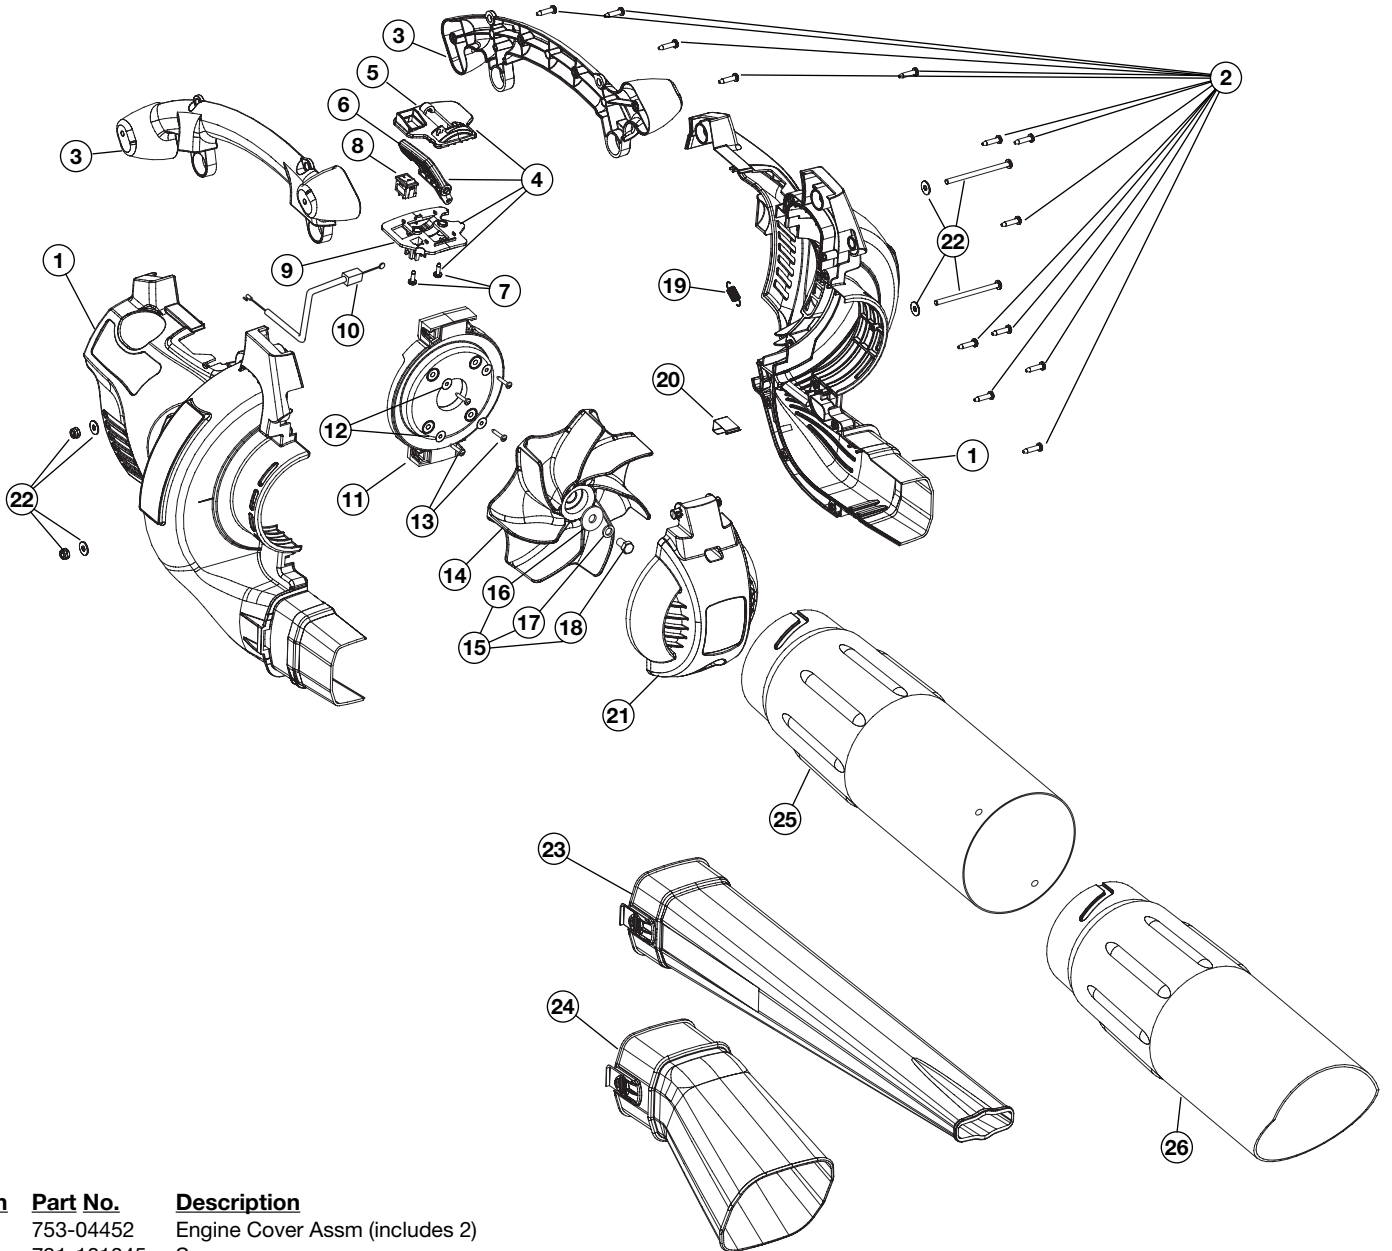

PARTS LIST

HOUSING PARTS - MODEL TB320BV 2-CYCLE GAS MULCHING BLOWER VACUUM

Item	Part No.	Description
1	753-04452	Engine Cover Assm (includes 2)
2	791-181345	Screw
3	753-04451	Handle Assm (includes 2)
4	753-04756	Throttle control Assm (includes 5-9)
5	791-182420	Upper Throttle Control Plate
6	791-00048	Throttle Control Lever
7	791-182423	Screw
8	791-182405	Rocker Switch Assm
9	791-182422	Lower Throttle Control Plate
10	791-00049	Throttle Cable
11	753-048109	Engine Mount Plate (includes 12 & 13)
12	791-182409	Washer
13	753-04755	Screw
14	753-04596	Impeller Blade
15	753-04482	Impeller Hardware (includes 16-18)
16	753-04833	Washer
17	753-04834	Lock Washer
18	791-182414	Bolt

Item	Part No.	Description
19	753-04456	Vacuum Door Spring
20	753-04455	Vacuum Door Lock
21	753-04454	Vacuum Door
22	791-182424	Mounting Plate Hardware
23	791-182647	Blower Tube
24	753-04457	Vacuum Bag Adaptor
25	791-180466	Upper Vacuum Tube
26	791-180467	Lower Vacuum Tube
*	791-612930	Cable Tie
*	753-04458	Vacuum Bag Assm (includes Bag & Cable Tie)
*	791-682075B	Shoulder Strap

* Items Not Shown