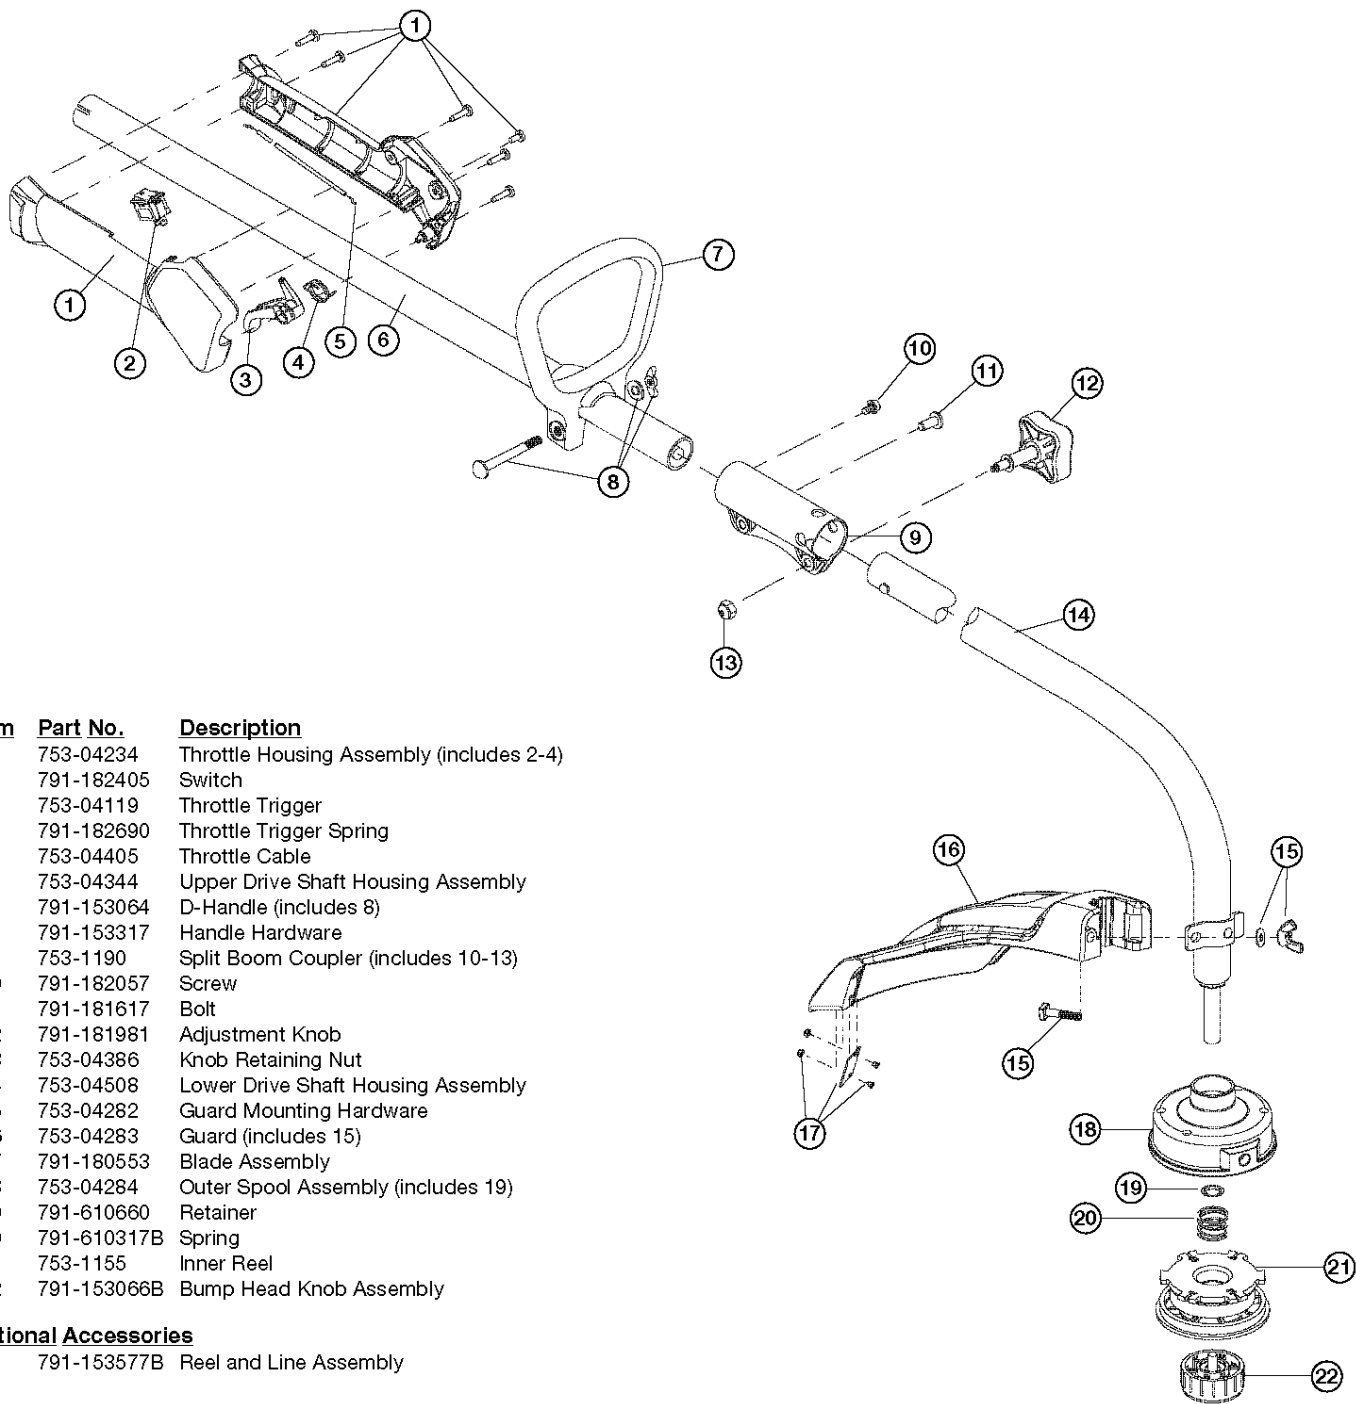

PARTS LIST

**BOOM PARTS - TB20CS
2-CYCLE GAS TRIMMER**

Item	Part No.	Description
1	753-04234	Throttle Housing Assembly (includes 2-4)
2	791-182405	Switch
3	753-04119	Throttle Trigger
4	791-182690	Throttle Trigger Spring
5	753-04405	Throttle Cable
6	753-04344	Upper Drive Shaft Housing Assembly
7	791-153064	D-Handle (includes 8)
8	791-153317	Handle Hardware
9	753-1190	Split Boom Coupler (includes 10-13)
10	791-182057	Screw
11	791-181617	Bolt
12	791-181981	Adjustment Knob
13	753-04386	Knob Retaining Nut
14	753-04508	Lower Drive Shaft Housing Assembly
15	753-04282	Guard Mounting Hardware
16	753-04283	Guard (includes 15)
17	791-180553	Blade Assembly
18	753-04284	Outer Spool Assembly (includes 19)
19	791-610660	Retainer
20	791-610317B	Spring
21	753-1155	Inner Reel
22	791-153066B	Bump Head Knob Assembly