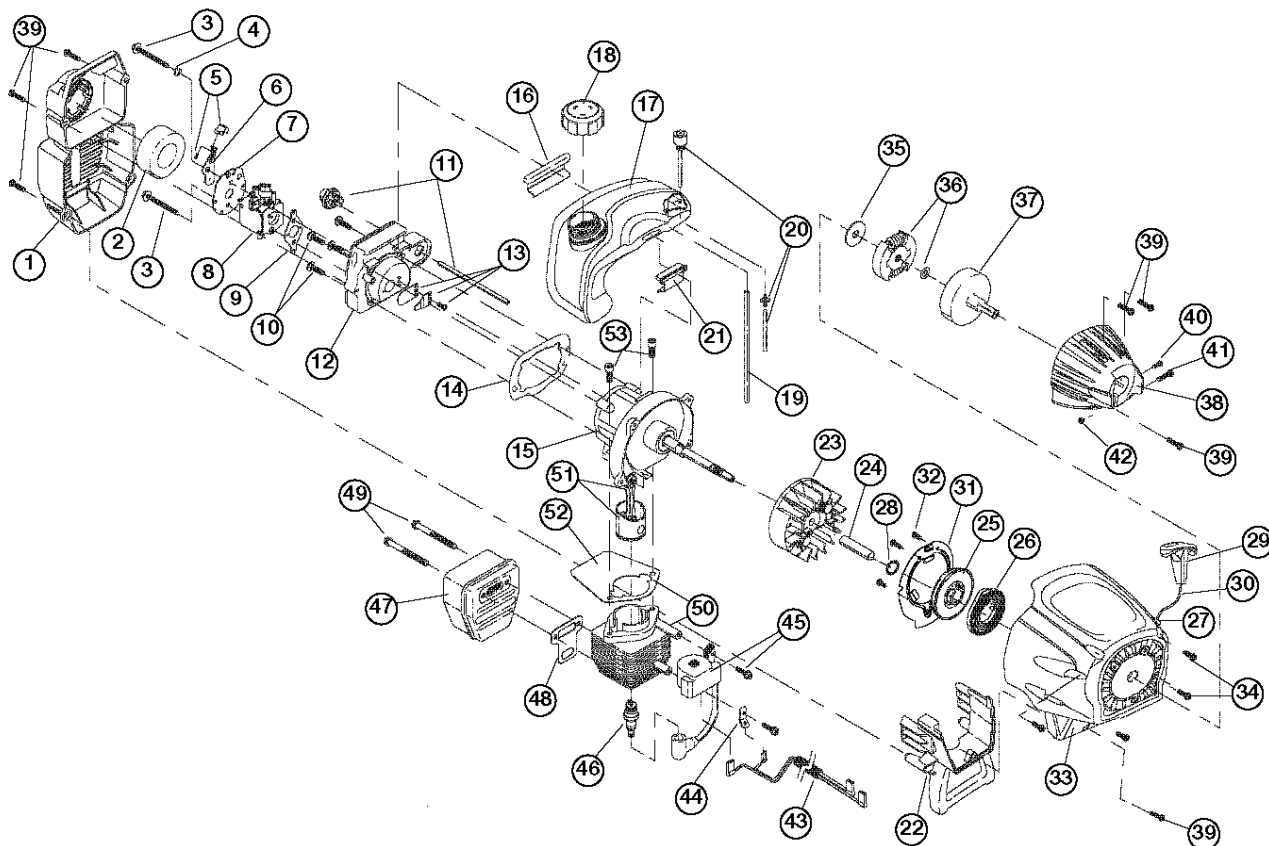

ENGINE PARTS - TB20CS 2-CYCLE GAS TRIMMER - ENGINE

Item	Part No.	Description	Item	Part No.	Description
1	753-04511	Air Cleaner Cover Assembly (includes 2)	33	753-04402	Starter Housing Assembly (includes 25-32, 34 & 39)
2	791-180350B	Air Cleaner Filter	34	791-181862	Housing Screw
3	791-180351	Carburetor Mounting Screw Assembly	35	791-182396	Clutch Washer
4	791-180226	Wavey Washer	36	791-182369	Clutch Rotor Assembly
5	791-182202	Choke Knob w/Screw	37	791-153592	Clutch Drum Assembly
6	753-04418	Choke Lever (includes 5)	38	753-04403	Clutch Cover Assembly (includes 39-42)
7	753-04419	Choke Plate (includes 6)	39	791-181345	Cover Screw
8	753-05133	Carburetor Assembly (includes 9 & 20)	40	791-182519	Anti-Rotation Screw
9	791-610675	Carburetor Gasket	41	753-04003	Clamping Screw
10	791-181860	Carb Mount Screw	42	791-180217	Clamping Nut
11	791-683947B	Primer & Hose Assembly	43	753-05025	Wire Leads and Sleeve
12	753-11196	Carb Mount Assembly (includes 10, 13 & 14)	44	791-611063	Ground Tab
13	791-684451	Reed Assembly	45	753-04336	Module Assembly
14	753-1208	Carburetor Mount Gasket	46	791-610311B	Spark Plug
15	753-04401	Crankcase Service Assembly (includes 10)	47	753-05169	Muffler Assembly (includes 48 & 49)
16	791-612134	Rear Mounting Pad	48	753-04619	Exhaust Gasket
17	753-04307	Fuel Tank Assembly (includes 18-20)	49	753-04620	Muffler Mounting Bolts
18	753-04084	Fuel Cap Assembly	50	753-04323	Cylinder Assembly (includes 52 & 53)
19	791-181086	Fuel Return Line	51	753-04367	Piston and Rod Assembly
20	753-04233	Fuel Line Assembly	52	753-04182	Cylinder Gasket
21	791-145308	Front Mounting Pad	53	791-182723	Cylinder Bolt
22	753-04409	Shroud Extension & Stand (includes 39)	*	753-04689	Spark Arrestor Screen
23	791-182736	Flywheel Assembly	*	753-1209	Piston Ring Set
24	791-181525	Spacer	*	753-04812	Short Block Assembly (includes 10, 15, 46 & 50-53)
25	753-04459	Recoil Pulley Assembly (includes 26, 28 & 30)	*	791-181599	Clutch Springs (Qty. 2)
26	753-04286	Recoil Spring			
27	753-1200	Rope Guide			
28	753-04288	Pulley Retainer			
29	791-181079	Pull Handle			
30	791-613103	Rope			
31	753-04417	Pressure Plate Assembly (includes 32)			
32	753-1202	Plate Screw			
			*		Items Not Shown