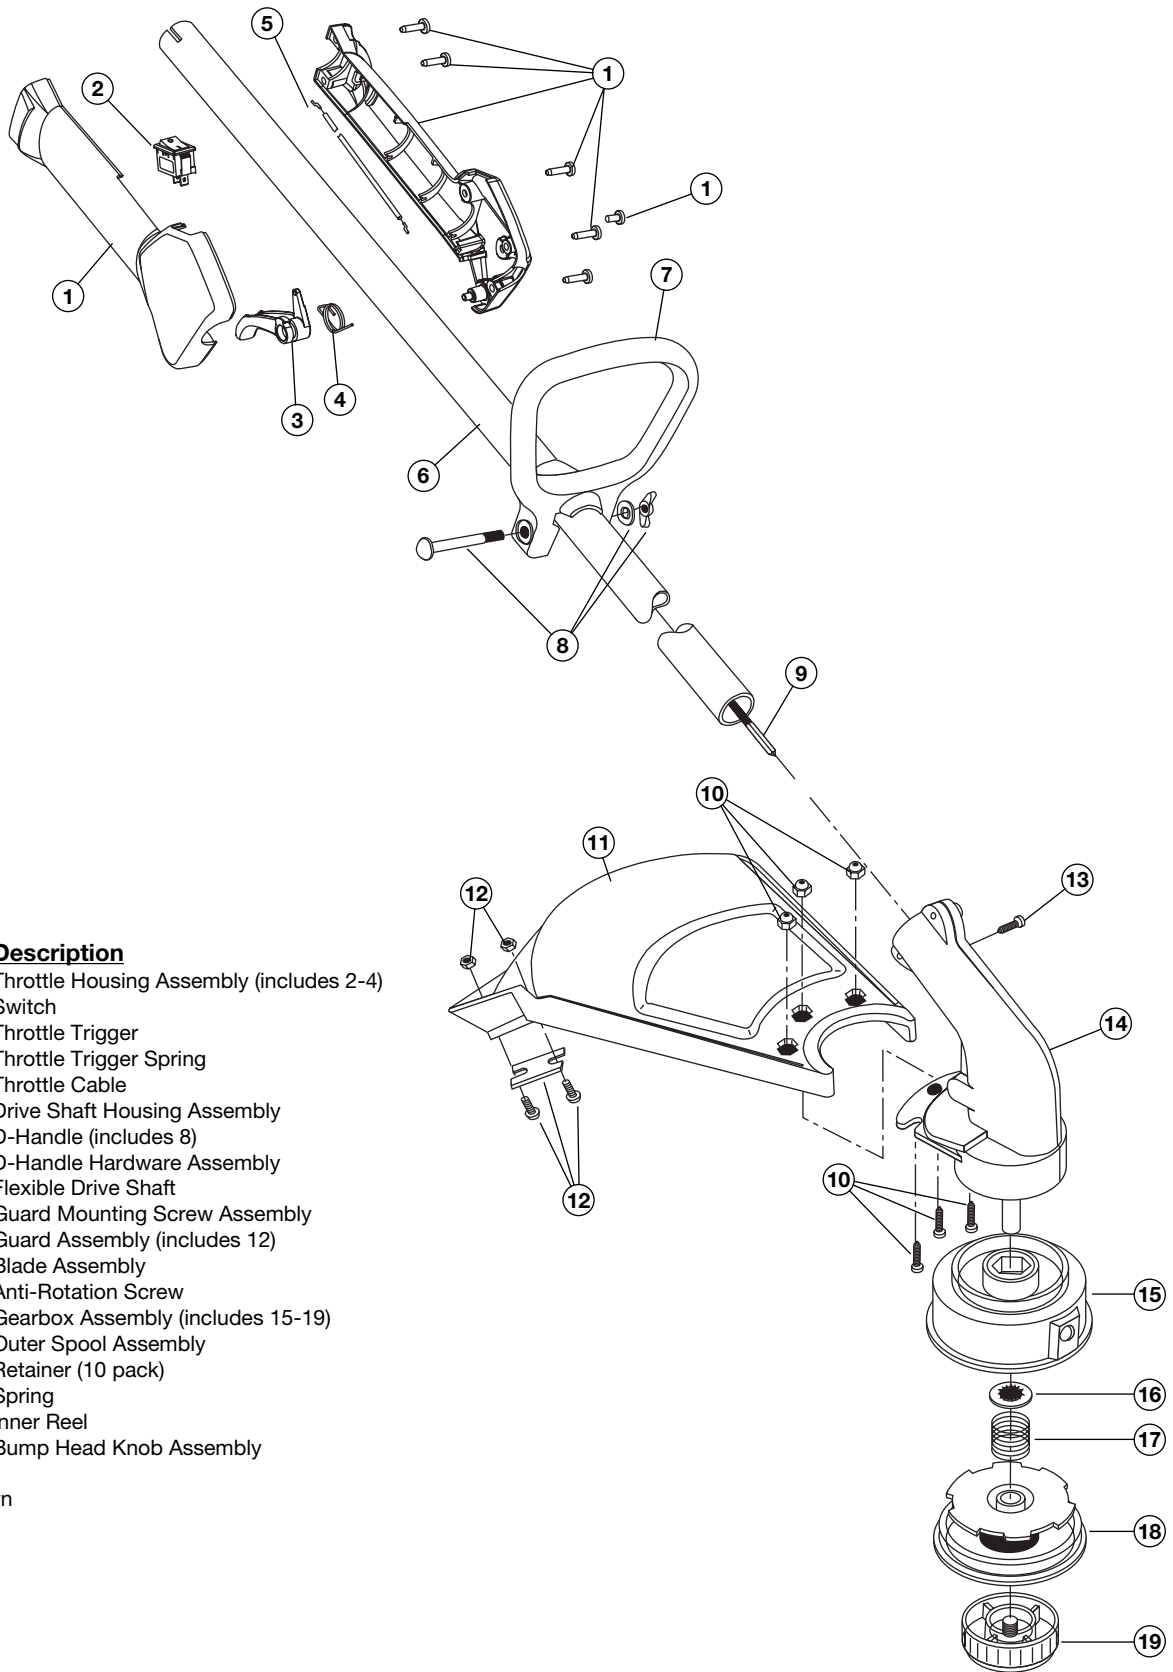

PARTS LIST

REPLACEMENT PARTS - MODEL TB65SS 2-CYCLE GAS TRIMMER

Item	Part No.	Description
1	753-04234	Throttle Housing Assembly (includes 2-4)
2	791-182405	Switch
3	753-04119	Throttle Trigger
4	791-182690	Throttle Trigger Spring
5	753-04405	Throttle Cable
6	753-05186	Drive Shaft Housing Assembly
7	791-153064	D-Handle (includes 8)
8	791-153317	D-Handle Hardware Assembly
9	753-05184	Flexible Drive Shaft
10	791-180547	Guard Mounting Screw Assembly
11	791-180548	Guard Assembly (includes 12)
12	791-180553	Blade Assembly
13	791-145569	Anti-Rotation Screw
14	753-05185	Gearbox Assembly (includes 15-19)
15	791-153619	Outer Spool Assembly
16	791-610660	Retainer (10 pack)
17	791-610317B	Spring
18	753-1155	Inner Reel
19	791-153066B	Bump Head Knob Assembly

* Items Not Shown