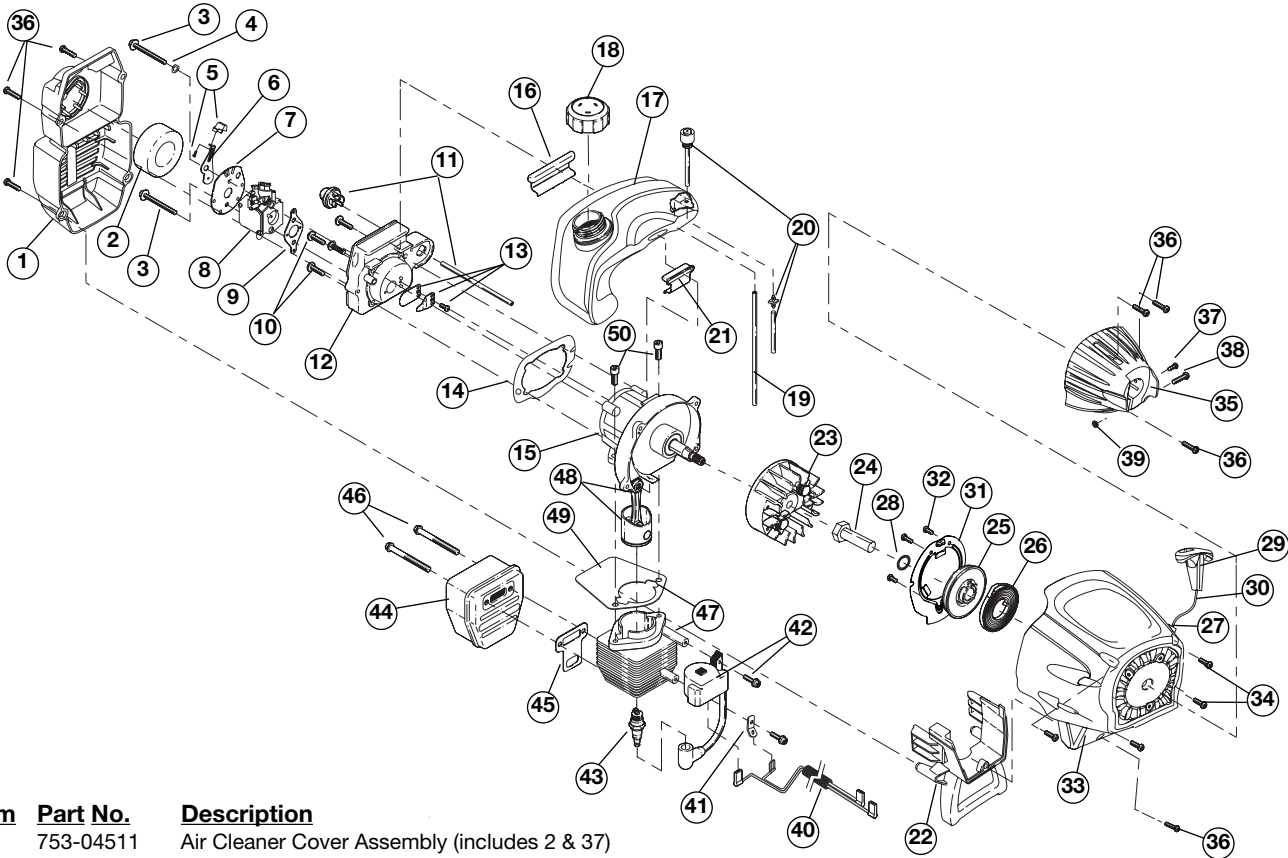

Operator's Manual

**2-Cycle Gasoline
Trimmer**

Model TB65SS

IMPORTANT: READ SAFETY RULES AND INSTRUCTIONS CAREFULLY

PARTS LIST

REPLACEMENT PARTS - MODEL TB65SS 2-CYCLE GAS TRIMMER

Item	Part No.	Description
1	753-04511	Air Cleaner Cover Assembly (includes 2 & 37)
2	791-180350B	Air Cleaner Filter
3	791-180351	Carburetor Mounting Screw Assembly
4	791-180226	Wavey Washer
5	791-182202	Choke Knob w/Screw
6	753-04418	Choke Lever (includes 5)
7	753-04419	Choke Plate (includes 6)
8	753-05153	Carburetor Assembly (includes 9 & 20)
9	791-610675	Carburetor Gasket
10	791-181860	Carb Mount Screw
11	791-683947B	Primer & Hose Assembly
12	753-1196	Carb Mount Assembly (includes 10, 13 & 14)
13	791-684451	Reed Assembly
14	753-1208	Carburetor Mount Gasket
15	753-04321	Crankcase Service Assembly (includes 10)
16	791-612134	Rear Mounting Pad
17	753-04307	Fuel Tank Assembly (includes 18-20)
18	753-04084	Fuel Cap Assembly
19	791-181086	Fuel Return Line
20	753-04233	Fuel Line Assembly
21	791-145308	Front Mounting Pad
22	753-04409	Shroud Extension & Stand (includes 39)
23	791-182736	Flywheel Assembly
24	791-610303	Square Nut Drive
25	753-04459	Recoil Pulley Assembly (includes 26, 28 & 30)
26	753-04286	Recoil Spring
27	753-1200	Rope Guide
28	753-04288	Pulley Retainer
29	791-181079	Pull Handle
30	791-613103	Rope
31	753-04417	Pressure Plate Assembly (includes 32)
32	753-1202	Plate Screw