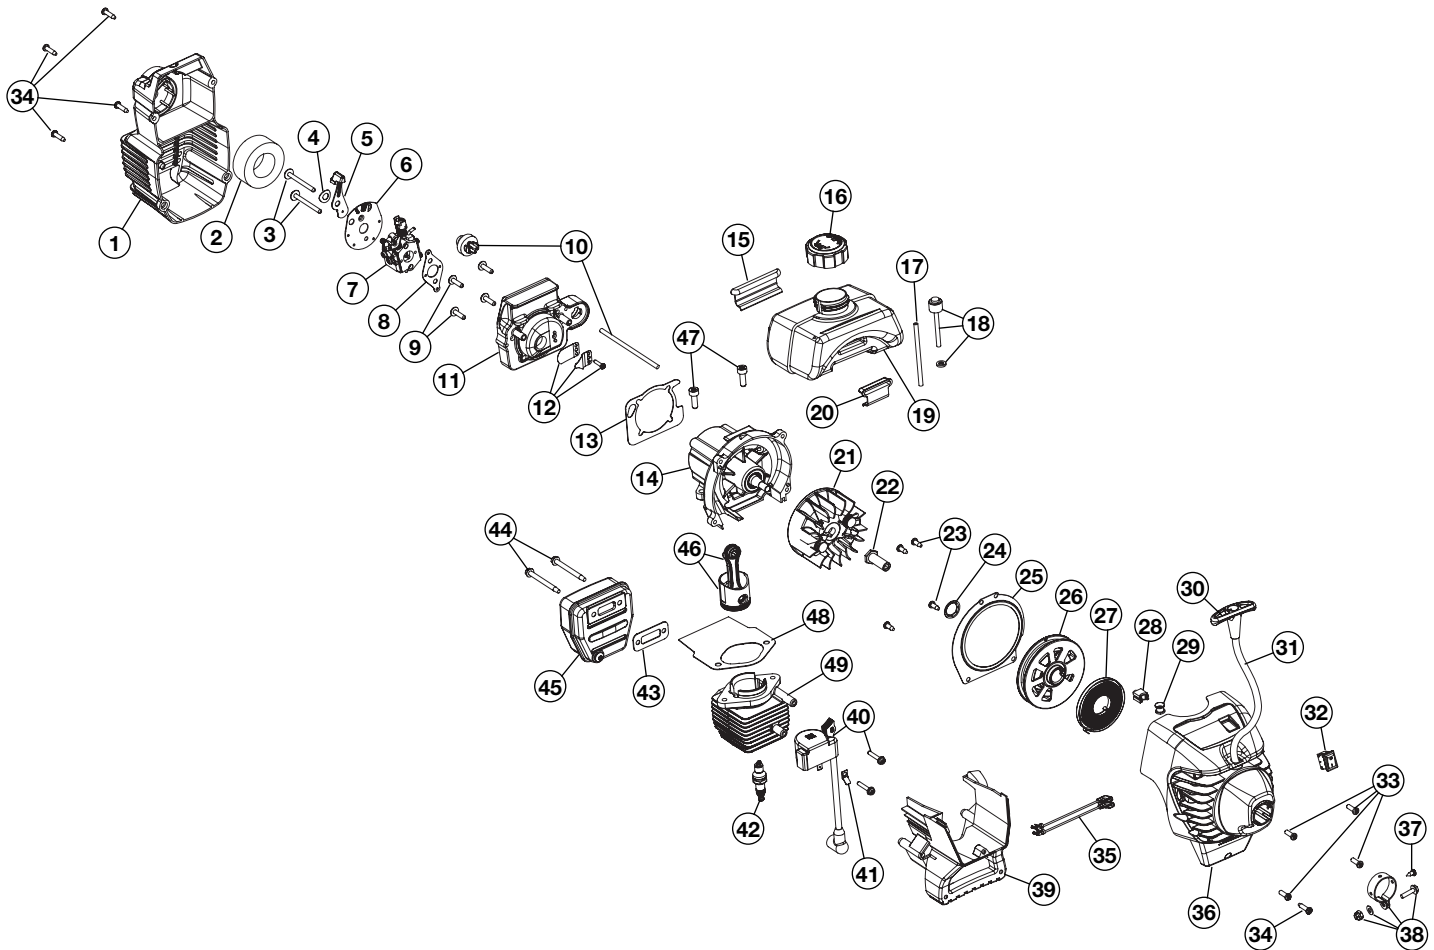

PARTS LIST

ENGINE PARTS - Y765 2-CYCLE GAS TRIMMER

Item	Part No.	Description	Item	Part No.	Description
1	753-04511	Air Cleaner Cover Assembly (includes 2 & 34)	28	753-04824	Eyelet Retainer
2	791-180350B	Air Cleaner Filter	29	791-611061	Rope Guide
3	791-180351	Carburetor Mounting Screws	30	791-181079	Pull Handle
4	791-180226	Wavey Washer	31	791-613103	Rope
5	753-04418	Choke Lever Assembly	32	791-182673	Switch Assembly
6	753-04419	Choke Lever & Plate (includes 5)	33	791-181862	Housing Screw
7	753-04408	Carburetor Assembly (includes 5 & 18)	34	791-181345	Cover Screw
8	791-610675	Carburetor Gasket	35	753-04242	Wire Lead
9	791-181860	Carb Mount Screw	36	753-05069	Starter Housing Assembly (includes 23-35)
10	791-683974B	Primer and Hose Assembly	37	753-04466	Anti-Rotation Screw
11	753-1196	Carburetor Mount Assembly (includes 9, 12 & 13)	38	753-05056	Clamp Assembly (includes 37)
12	791-684451	Reed Assembly	39	753-04702	Shroud Extension and Stand (includes 34)
13	753-1208	Carburetor Mount Gasket	40	753-04324	Module Assembly
14	753-04321	Crankcase Service Assembly (includes 9)	41	791-611063	Ground Tab
15	791-612134	Rear Mounting Pad	42	791-610311B	Spark Plug
16	791-182612	Fuel Cap Assembly	43	753-04619	Exhaust Gasket
17	791-181086	Fuel Return Line	44	753-04620	Muffler Mounting Bolt Assembly
18	791-682039	Fuel Line Assembly	45	753-04618	Muffler Assembly (includes 43 & 44)
19	791-182767	Fuel Tank Assembly (includes 16-18)	46	753-04367	Piston & Rod Assembly
20	791-145308	Front Mounting Pad	47	791-182723	Cylinder Bolt
21	791-182736	Flywheel Assembly	48	753-04182	Cylinder Gasket
22	791-610303	Square Nut Drive	49	753-04814	Cylinder Assembly (includes 47 & 48)
23	753-1202	Plate Screw	*	753-1209	Piston Ring Set
24	753-04288	Palnut	*	753-04689	Spark Arrestor
25	753-04928	Pressure Plate (includes 23 & 28)	*	753-04826	Short Block Assembly (includes 14, 42 & 46-49)
26	753-04823	Recoil Pulley Assembly (includes 24)			
27	753-04286	Recoil Spring	*	not shown	