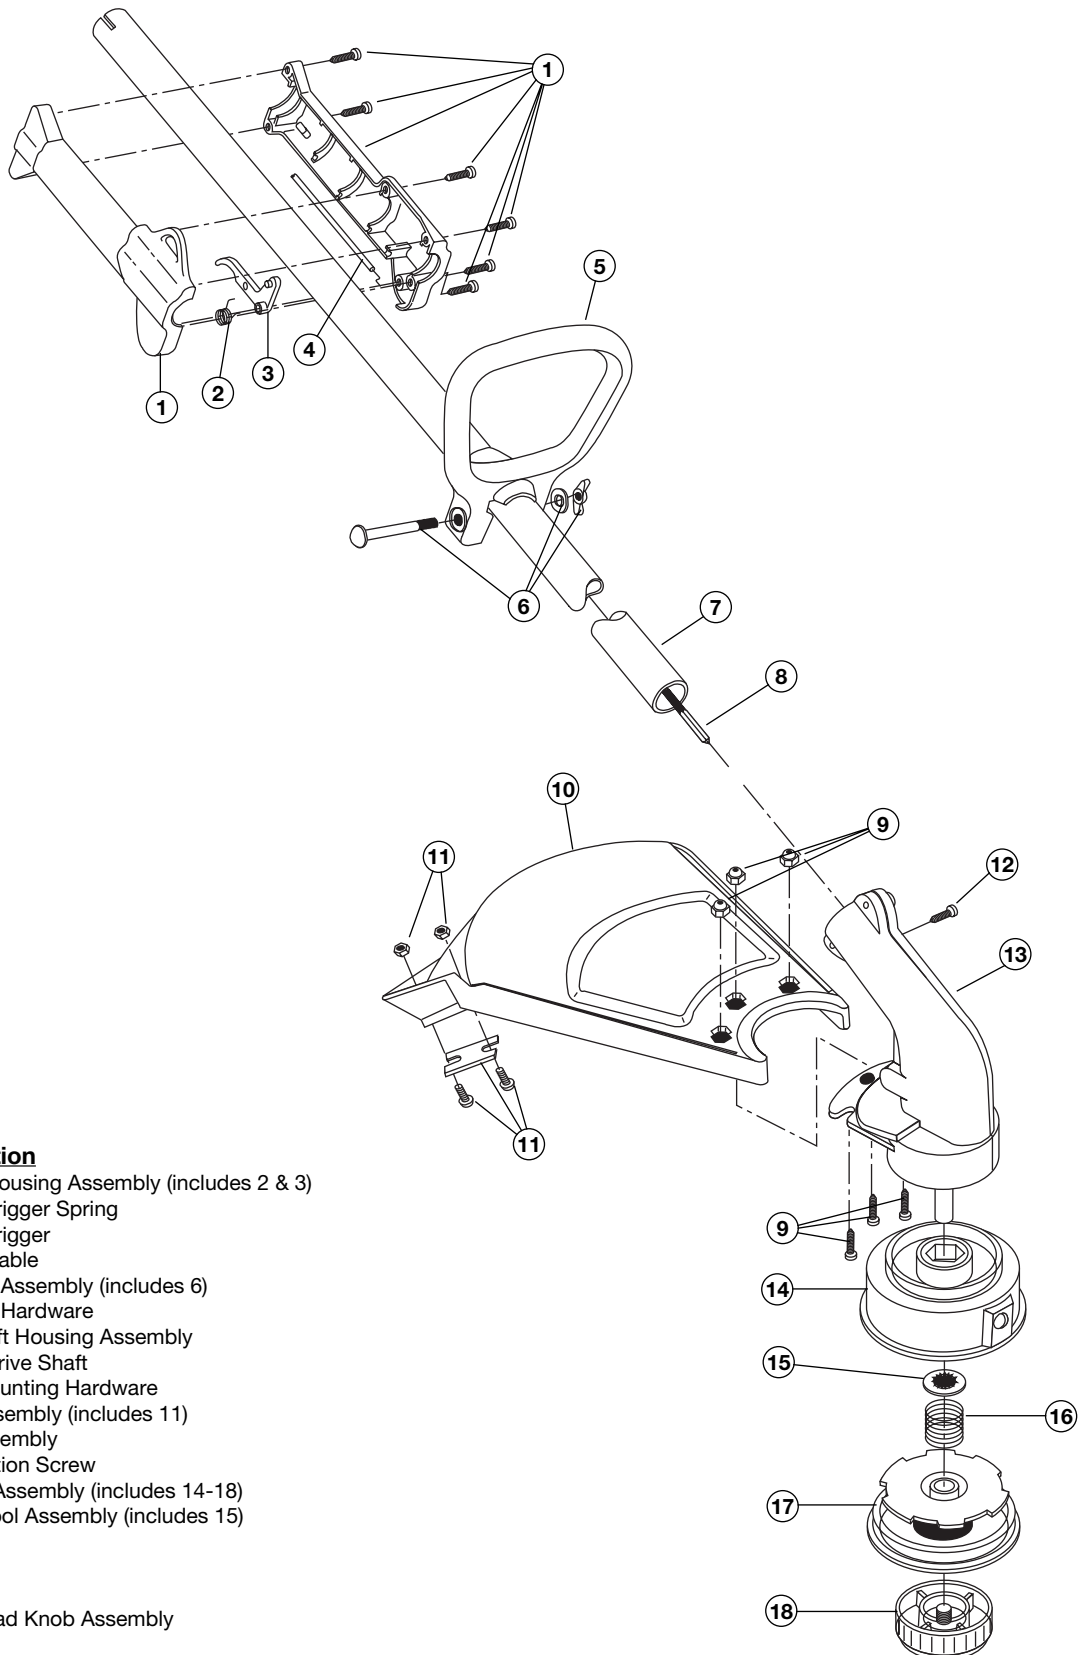

PARTS LIST

REPLACEMENT PARTS - MODEL Y765 2-CYCLE GAS TRIMMER

Item	Part No.	Description
1	753-04927	Throttle Housing Assembly (includes 2 & 3)
2	791-610314	Throttle Trigger Spring
3	791-180975	Throttle Trigger
4	753-04901	Throttle Cable
5	791-153064	D-Handle Assembly (includes 6)
6	791-153317	D-Handle Hardware
7	753-04330	Drive Shaft Housing Assembly
8	753-05211	Flexible Drive Shaft
9	791-180547	Guard Mounting Hardware
10	791-180548	Guard Assembly (includes 11)
11	791-180553	Blade Assembly
12	791-145569	Anti-Rotation Screw
13	753-05185	Gearbox Assembly (includes 14-18)
14	791-153619	Outer Spool Assembly (includes 15)
15	791-610660	Retainer
16	791-610317B	Spring
17	753-1155	Inner Reel
18	791-153066B	Bump Head Knob Assembly