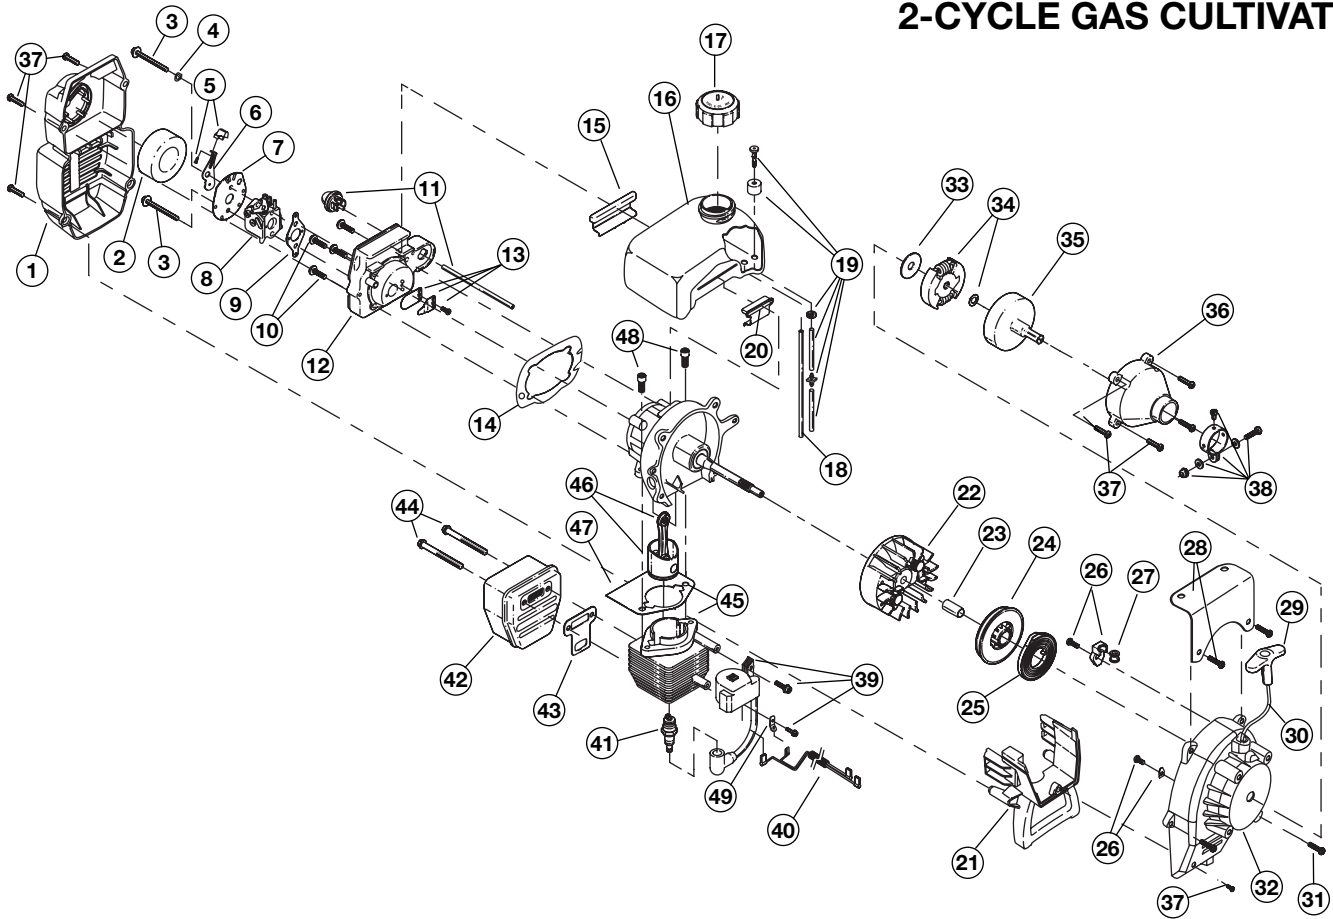

PARTS LIST

ENGINE PARTS - BL410 2-CYCLE GAS CULTIVATOR

Item	Part No.	Description
1	753-04511	Air Cleaner Assembly (includes 2 & 37)
2	791-180350B	Air Cleaner Filter
3	791-180351	Carburetor Mounting Screw Assembly
4	791-180226	Wavey Washer
5	791-182202	Choke Knob & Screw
6	753-04418	Choke Lever Assembly (includes 5)
7	753-04419	Choke Lever & Plate (includes 6)
8	753-04333	Carburetor Assembly (includes 9 & 19)
9	791-610675	Carburetor Gasket
10	791-181860	Carb Mount Screw
11	791-683974B	Primer and Hose Assembly
12	753-1196	Carb Mount Assembly (includes 10, 13 & 14)
13	791-684451	Reed Assembly
14	753-1208	Carburetor Mount Gasket
15	791-612134	Rear Mounting Pad
16	753-04306	Fuel Tank Assembly (includes 17-19)
17	791-182612	Fuel Cap Assembly
18	791-181086	Fuel Return Line
19	791-682039	Fuel Line Assembly
20	791-145308	Front Mounting Pad
21	753-04611	Shroud Extension and Stand (includes 37)
22	791-182736	Flywheel Assembly
23	791-181065	Spacer
24	753-1199	Recoil Pulley
25	791-613102	Recoil Spring
26	791-180930	Pulley Retainer Assembly
27	791-611061	Rope Guide
28	791-180317	Fuel Tank Guard Assembly
29	791-181079	Pull Handle
30	791-613103	Rope
31	791-181912	Housing Screw