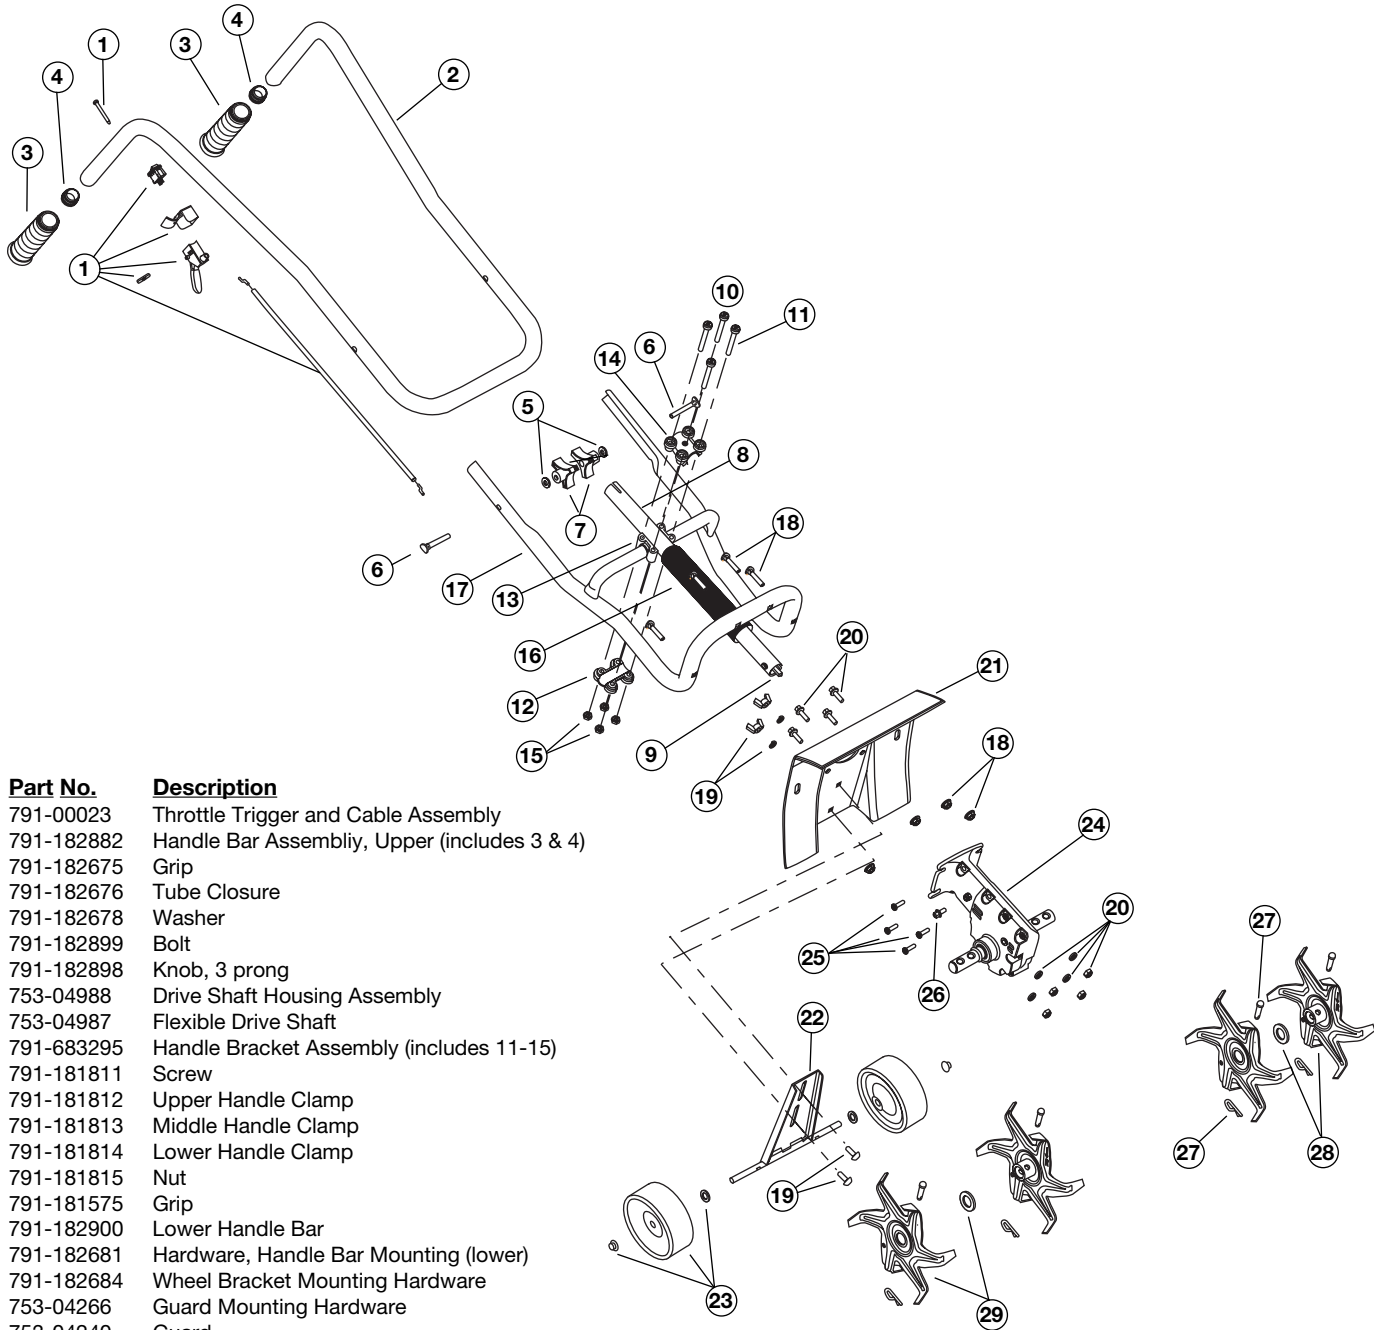

PARTS LIST

BOOM & CULTIVATOR PARTS - BL410 2-CYCLE GAS CULTIVATOR

Item	Part No.	Description
1	791-00023	Throttle Trigger and Cable Assembly
2	791-182882	Handle Bar Assembly, Upper (includes 3 & 4)
3	791-182675	Grip
4	791-182676	Tube Closure
5	791-182678	Washer
6	791-182899	Bolt
7	791-182898	Knob, 3 prong
8	753-04988	Drive Shaft Housing Assembly
9	753-04987	Flexible Drive Shaft
10	791-683295	Handle Bracket Assembly (includes 11-15)
11	791-181811	Screw
12	791-181812	Upper Handle Clamp
13	791-181813	Middle Handle Clamp
14	791-181814	Lower Handle Clamp
15	791-181815	Nut
16	791-181575	Grip
17	791-182900	Lower Handle Bar
18	791-182681	Hardware, Handle Bar Mounting (lower)
19	791-182684	Wheel Bracket Mounting Hardware
20	753-04266	Guard Mounting Hardware
21	753-04240	Guard
22	791-180320	Wheel Bracket Assembly (White Wheels)
22	753-05024	Wheel Bracket Assembly (All Black Wheels)
23	791-180944	Wheel Assembly (White Wheels)
23	753-04437	Wheel Assembly (All Black Wheels)
24	791-147474	Gear Box Assembly
25	791-182195	Screw
26	791-180288	Sleeve Retainer Bolt
27	791-147473	Tine Fastener Assembly
28	791-182729	Tine Assembly (Left Outer or Right Inner)
29	791-182730	Tine Assembly (Left Inner or Right Outer)

* not shown