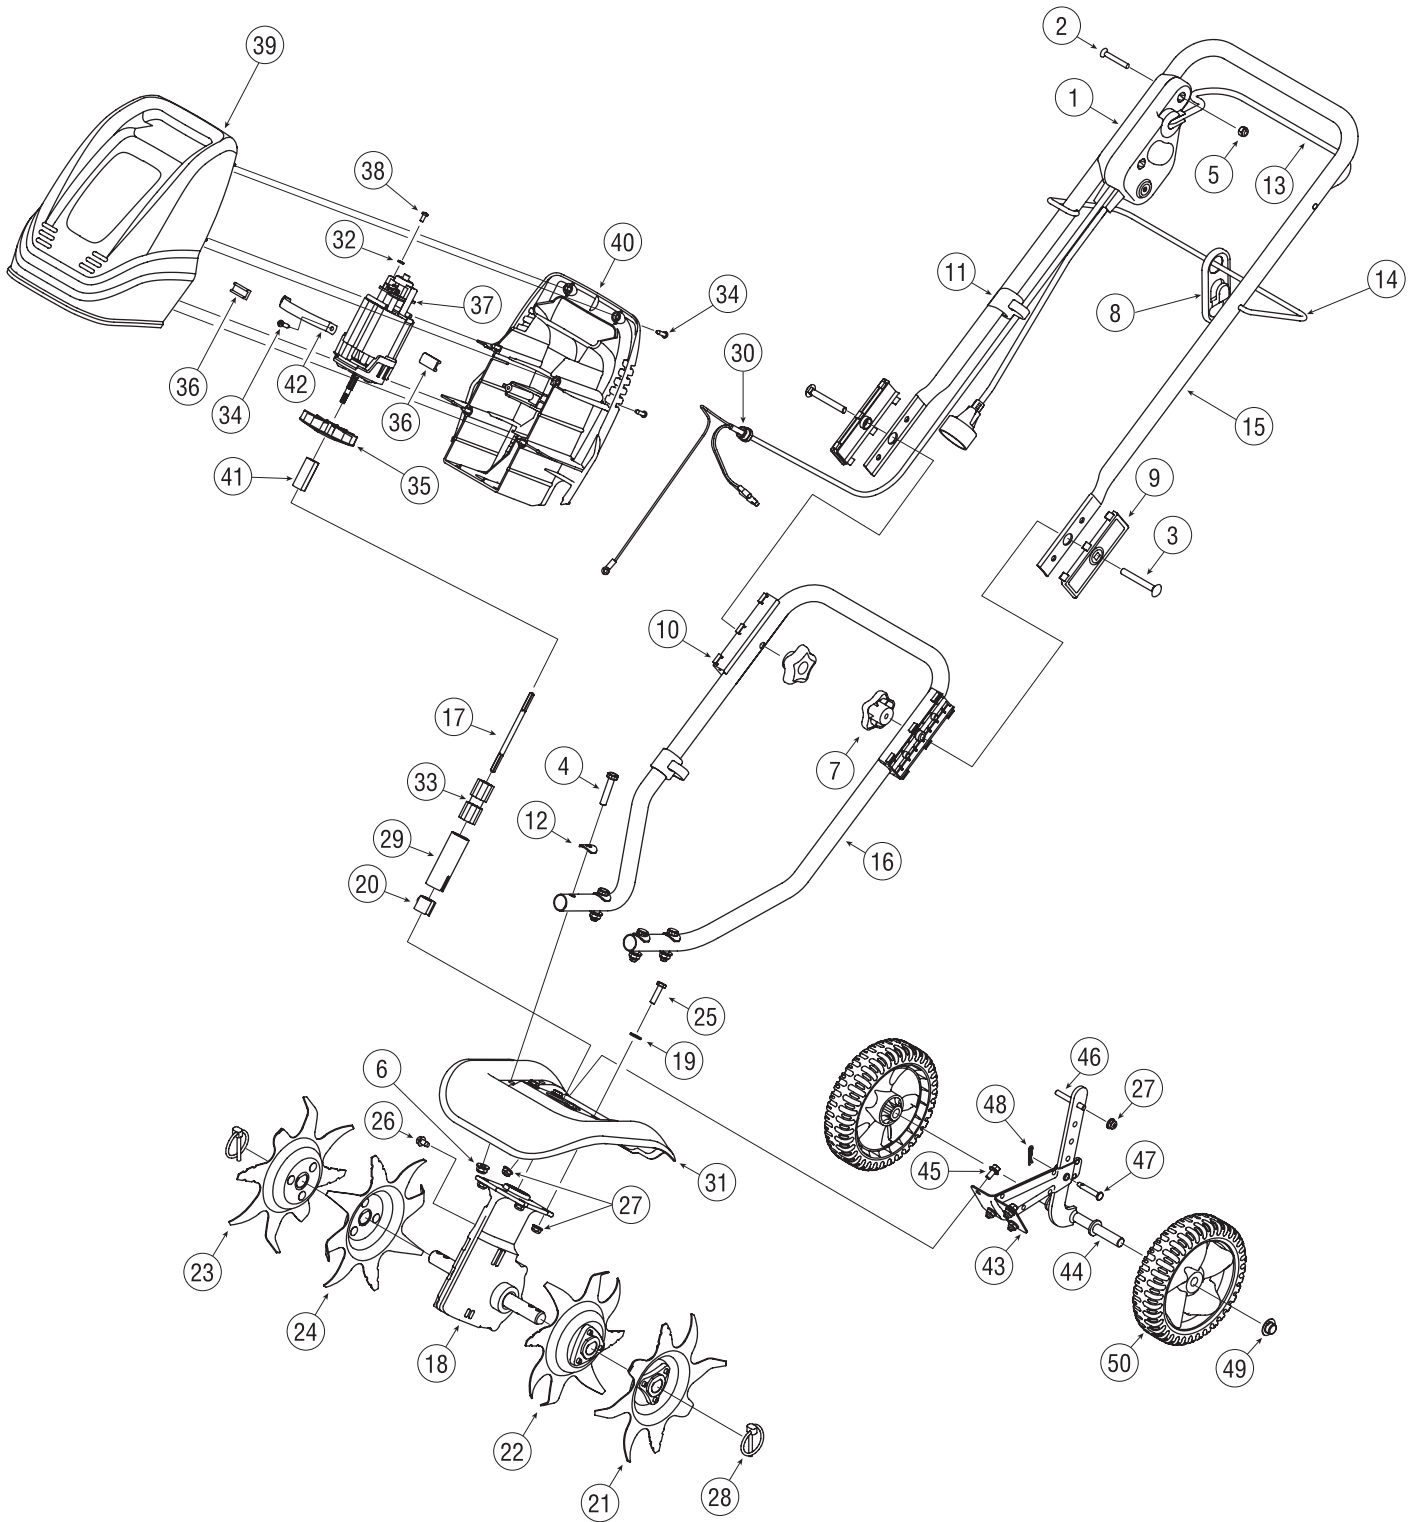

**REPLACEMENT PARTS - MODEL TB154
ELECTRIC CULTIVATOR**

PARTS LIST**REPLACEMENT PARTS - MODEL TB154
ELECTRIC CULTIVATOR**

Item	Part No.	Description	Item	Part No.	Description
1	625-04027A	Switch Assembly	26	4543	Bolt
2	710-04213	Screw	27	712-04064	Nut
3	710-0572	Bolt	28	753-04070	Lynch Pin
4	710-0805	Screw	29	753-04441	Boom Tube
5	912-0324	Nut	30	753-04428	Cord Bushing
6	712-04063	Nut	31	753-05457	Tine Shield
7	720-04052	Knob	32	1625	Lock Washer
8	726-0368	Cord Retainer	33	1A2679	Flex Tube Assembly
9	731-05178	Upper Handle Insulator	34	753-05274	Screw
10	791-05186	Lower Handle Insulator	35	50004	Fan
11	753-04429	Cable Guide	36	50545	Motor Pad
12	736-0451	Saddle Washer	37	924-04008	Motor Assembly
13	747-04375	Control Bail	38	791-145569	Screw
14	747-04376A	Guide Rod	39	731-05207	Front Motor Cover
15	749-04210	Upper Handle	40	731-05208	Rear Motor Cover
16	749-1295A	Lower Handle	41	748-04085	Motor Hub
17	10055-20	Flex Shaft	42	786-04268	Motor Strap
18	753-04075	Gearbox	43	753-04058	Bracket Assembly
19	791-182678	Washer	44	753-04063	Wheel Support Bracket Assembly
20	753-04078	Sleeve	45	710-04468	Screw
21	753-04071	Outer Tine Assembly	46	911-0993	Belt Guard Pin
22	753-04072	Inner Tine Assembly	47	711-1017	Clevis Pin
23	753-04073	Outer Tine Assembly	48	914-0104	Cotter Pin
24	753-04074	Inner Tine Assembly	49	726-0299	Push Cap
25	710-0597	Screw	50	753-04501	Wheel