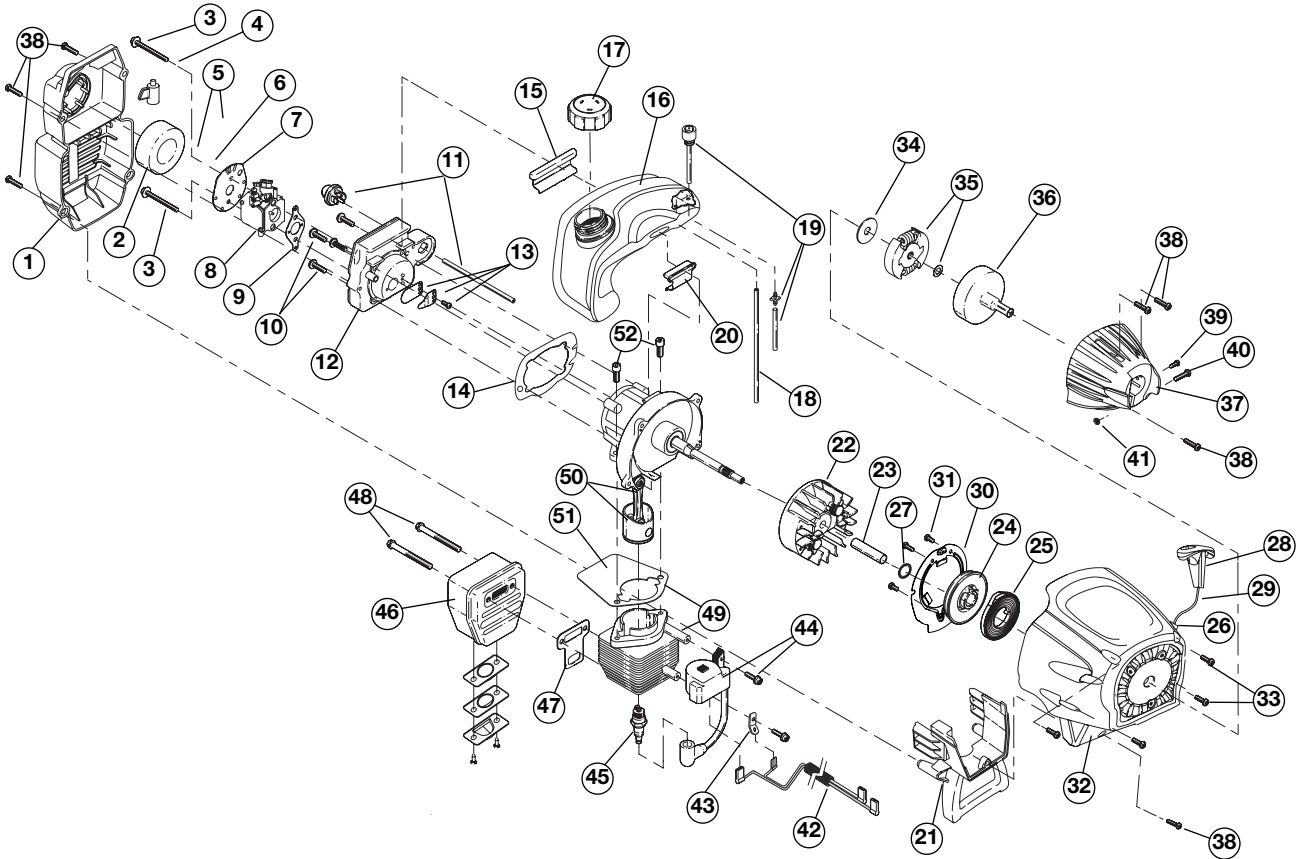

PARTS LIST

REPLACEMENT PARTS - MODEL 2-CYCLE PRO-LINE
2-CYCLE GAS TRIMMER/ BRUSHCUTTER

Item	Part No.	Description
1	753-04511	Air Cleaner Cover Assembly (includes 2 & 38)
2	791-180350B	Air Cleaner Filter
3	791-180351	Carburetor Mounting Screw Assembly
4	791-180226	Wavey Washer
5	791-182202	Choke Knob w/Screw
6	753-04418	Choke Lever (includes 5)
7	753-04419	Choke Plate (includes 6)
8	753-05133	Carburetor Assembly (includes 9 & 19)
9	791-610675	Carburetor Gasket
10	791-181860	Carb Mount Screw
11	791-683947B	Primer & Hose Assembly
12	753-1196	Carb Mount Assembly (includes 10, 13 & 14)
13	791-684451	Reed Assembly
14	753-1208	Carburetor Mount Gasket
15	791-612134	Rear Mounting Pad
16	753-04307	Fuel Tank Assembly (includes 17-19)
17	791-182529	Fuel Cap Assembly
18	791-181086	Fuel Return Line
19	753-04233	Fuel Line Assembly
20	791-145308	Front Mounting Pad
21	753-04409	Shroud Extension & Stand (includes 38)
22	791-182736	Flywheel Assembly
23	791-181525	Spacer
24	753-04459	Recoil Pulley Assembly (includes 27 & 29)
25	753-04286	Recoil Spring
26	753-1200	Rope Guide
27	753-04288	Pulley Retainer
28	791-181079	Pull Handle
29	791-613103	Rope
30	753-04417	Pressure Plate Assembly (includes 31)
31	753-1202	Plate Screw