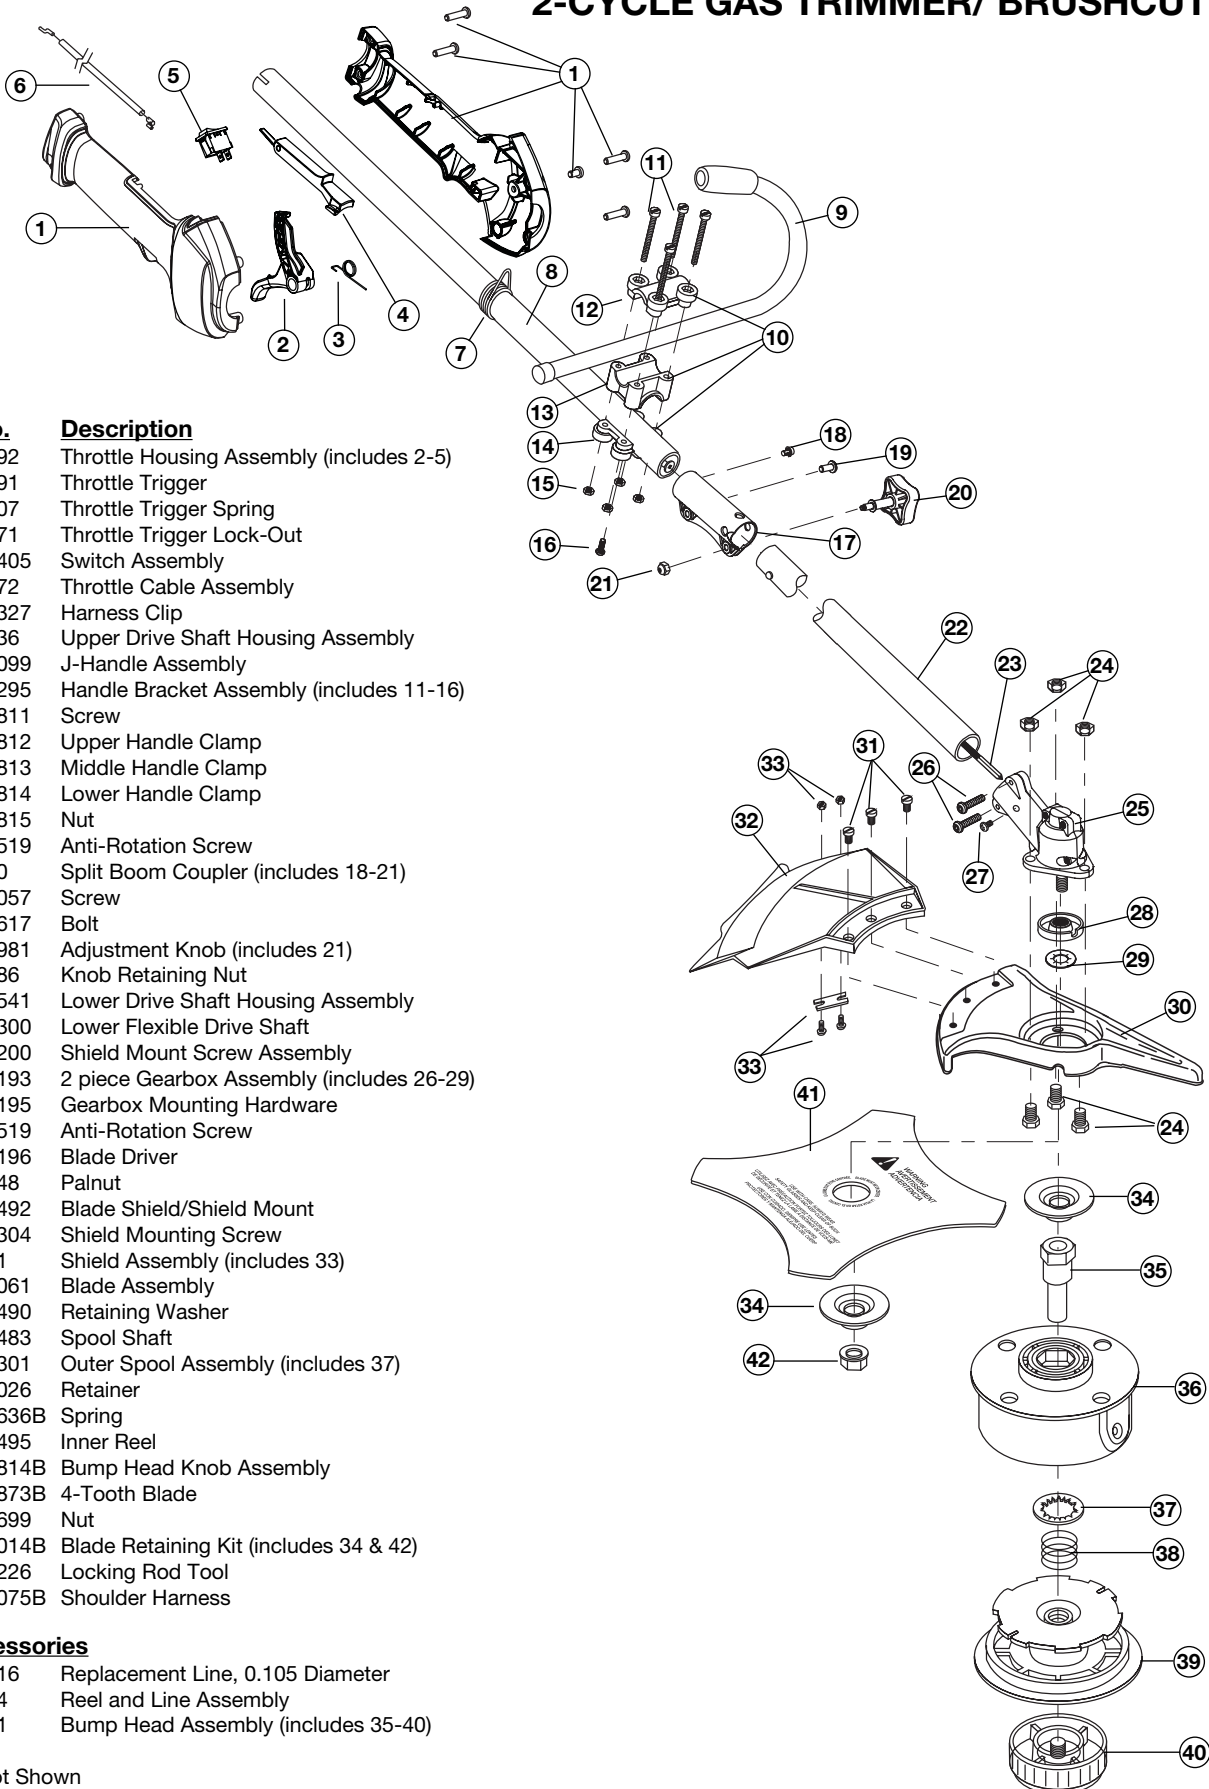

PARTS LIST

REPLACEMENT PARTS - MODEL 2-CYCLE PRO-LINE
2-CYCLE GAS TRIMMER/ BRUSHCUTTER

Item	Part No.	Description
1	753-05192	Throttle Housing Assembly (includes 2-5)
2	753-04991	Throttle Trigger
3	753-05007	Throttle Trigger Spring
4	753-05171	Throttle Trigger Lock-Out
5	791-182405	Switch Assembly
6	753-05172	Throttle Cable Assembly
7	791-610327	Harness Clip
8	753-04236	Upper Drive Shaft Housing Assembly
9	791-181099	J-Handle Assembly
10	791-683295	Handle Bracket Assembly (includes 11-16)
11	791-181811	Screw
12	791-181812	Upper Handle Clamp
13	791-181813	Middle Handle Clamp
14	791-181814	Lower Handle Clamp
15	791-181815	Nut
16	791-182519	Anti-Rotation Screw
17	753-1190	Split Boom Coupler (includes 18-21)
18	791-182057	Screw
19	791-181617	Bolt
20	791-181981	Adjustment Knob (includes 21)
21	753-04386	Knob Retaining Nut
22	791-182541	Lower Drive Shaft Housing Assembly
23	791-613300	Lower Flexible Drive Shaft
24	791-182200	Shield Mount Screw Assembly
25	791-182193	2 piece Gearbox Assembly (includes 26-29)
26	791-182195	Gearbox Mounting Hardware
27	791-182519	Anti-Rotation Screw
28	791-182196	Blade Driver
29	753-04348	Palnut
30	791-147492	Blade Shield/Shield Mount
31	791-683304	Shield Mounting Screw
32	753-1191	Shield Assembly (includes 33)
33	791-682061	Blade Assembly
34	791-147490	Retaining Washer
35	791-612483	Spool Shaft
36	791-683301	Outer Spool Assembly (includes 37)
37	791-612026	Retainer
38	791-610636B	Spring
39	791-147495	Inner Reel
40	791-180814B	Bump Head Knob Assembly
41	791-145873B	4-Tooth Blade
42	791-181699	Nut
*	791-180014B	Blade Retaining Kit (includes 34 & 42)
*	791-613226	Locking Rod Tool
*	791-682075B	Shoulder Harness

Optional Accessories

- 753-04216 Replacement Line, 0.105 Diameter
- 753-1224 Reel and Line Assembly
- 753-1161 Bump Head Assembly (includes 35-40)

* Items Not Shown