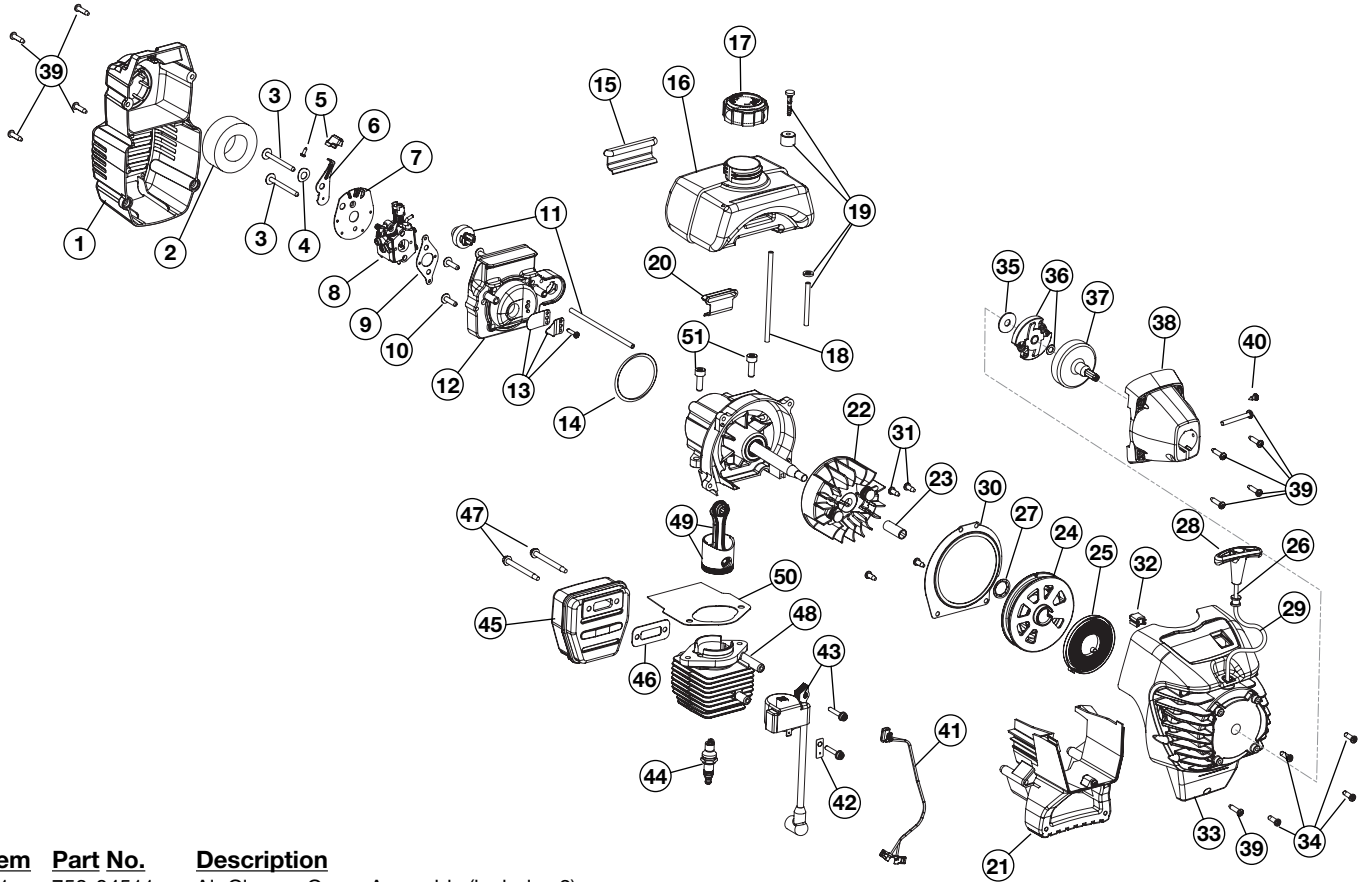

PARTS LIST

REPLACEMENT PARTS - MODEL YM70SS
2-CYCLE GAS TRIMMER

Item	Part No.	Description
1	753-04511	Air Cleaner Cover Assembly (includes 2)
2	791-180350B	Air Cleaner Filter
3	791-180351	Carburetor Mounting Screw Assembly
4	791-180226	Wavey Washer
5	791-182202	Choke Knob w/Screw
6	753-04418	Choke Lever (includes 5)
7	753-04419	Choke Plate (includes 6)
8	753-05133	Carburetor Assembly (includes 9)
9	791-610675	Carburetor Gasket
10	791-181860	Carb Mount Screw
11	791-683974B	Primer & Hose Assembly
12	753-1196	Carb Mount Assembly (includes 10, 13 & 14)
13	791-684451	Reed Assembly
14	753-05487	Carburetor O-Ring
15	791-612134	Rear Mounting Pad
16	791-182767	Fuel Tank Assembly (includes 17-19)
17	753-04084	Fuel Cap Assembly
18	791-181086	Fuel Return Line
19	753-04233	Fuel Line Assembly
20	791-145308	Front Mounting Pad
21	753-05091	Shroud Extension & Stand (includes 39)
22	791-182736	Flywheel Assembly
23	791-181525	Spacer
24	753-04459	Recoil Pulley Assembly (includes 25, 27 & 29)
25	753-04286	Recoil Spring
26	791-611061	Rope Guide
27	753-04288	Pulley Retainer
28	791-181079	Pull Handle
29	791-613103	Rope
30	753-04928	Pressure Plate Assembly (includes 31)
31	753-1202	Plate Screw
32	753-04824	Rope Guide Retainer