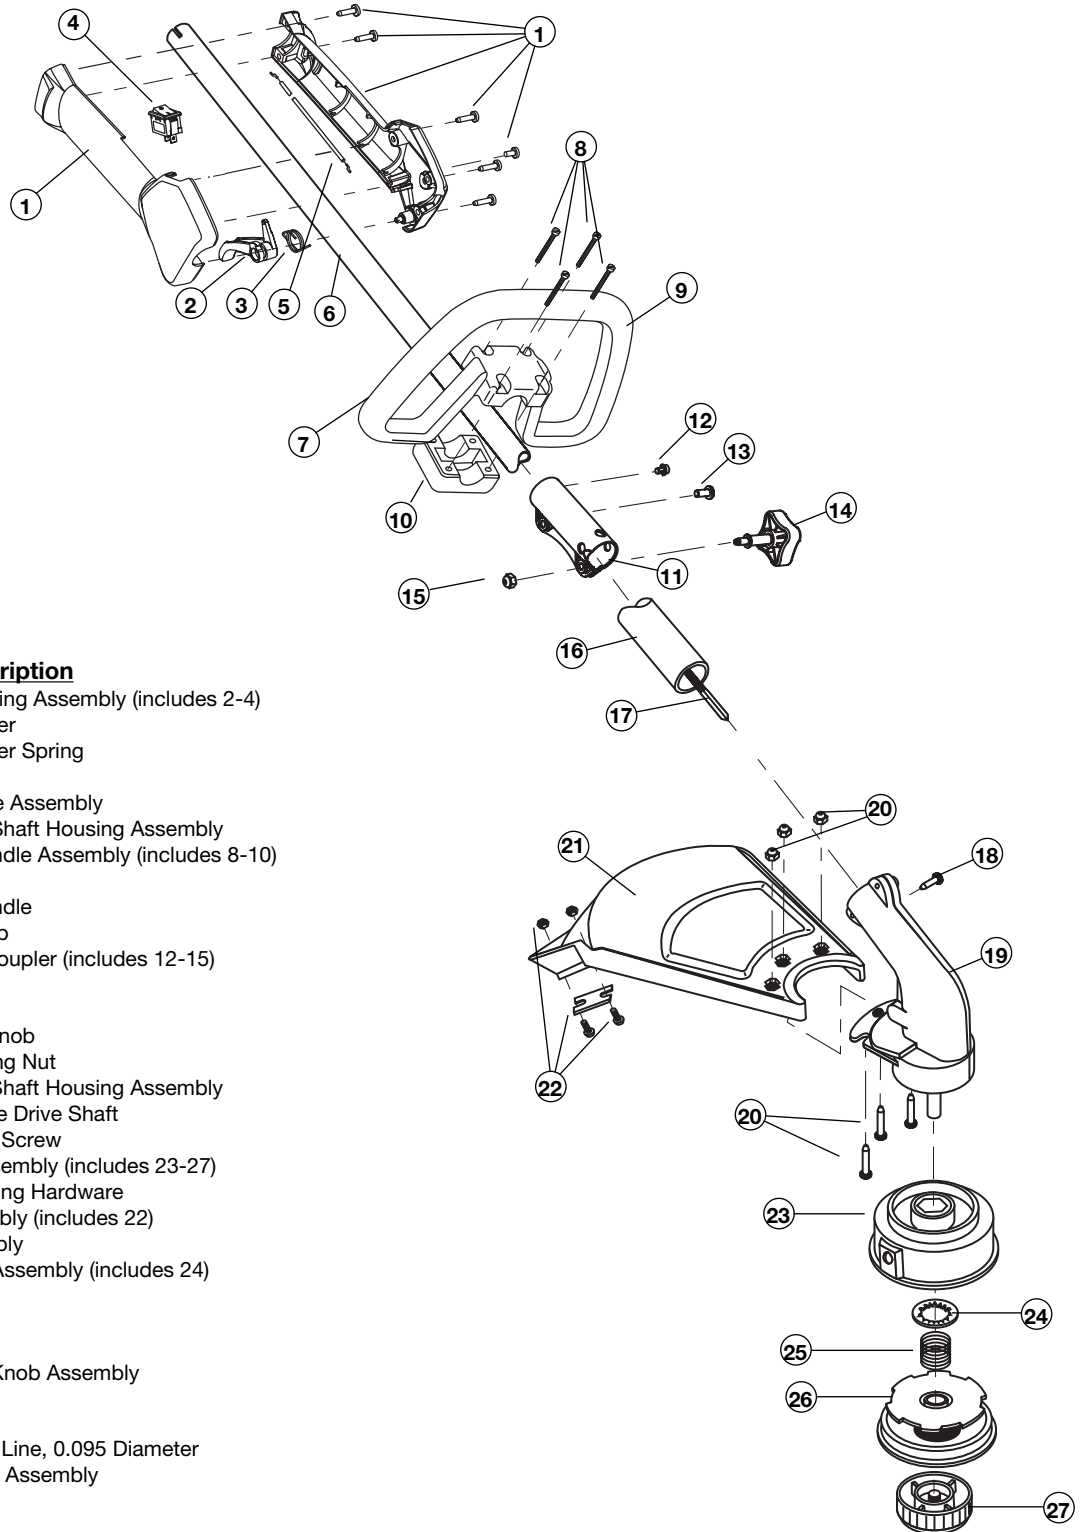

PARTS LIST

REPLACEMENT PARTS - MODEL YM70SS 2-CYCLE GAS TRIMMER

Item	Part No.	Description
1	753-04234	Throttle Housing Assembly (includes 2-4)
2	753-04119	Throttle Trigger
3	791-182690	Throttle Trigger Spring
4	791-182405	Switch
5	753-04405	Throttle Cable Assembly
6	753-04344	Upper Drive Shaft Housing Assembly
7	791-180869	Deluxe D-Handle Assembly (includes 8-10)
8	791-181070	Screw
9	791-182167	Deluxe D-Handle
10	791-182168	Bottom Clamp
11	791-181616B	Split Boom Coupler (includes 12-15)
12	791-182057	Screw
13	791-181617	Bolt
14	791-181618B	Adjustment Knob
15	753-04386	Knob Retaining Nut
16	753-1212	Lower Drive Shaft Housing Assembly
17	753-05182	Lower Flexible Drive Shaft
18	791-145569	Anti-Rotation Screw
19	753-05183	Gear Box Assembly (includes 23-27)
20	791-180547	Shield Mounting Hardware
21	791-180548	Shield Assembly (includes 22)
22	791-682061	Blade Assembly
23	791-153619	Outer Spool Assembly (includes 24)
24	791-610660	Retainer
25	791-610317B	Spring
26	753-1155	Inner Reel
27	791-153066B	Bump Head Knob Assembly

Optional Accessories

- 791-180120 Replacement Line, 0.095 Diameter
- 753-1156 Reel and Line Assembly

* Items Not Shown