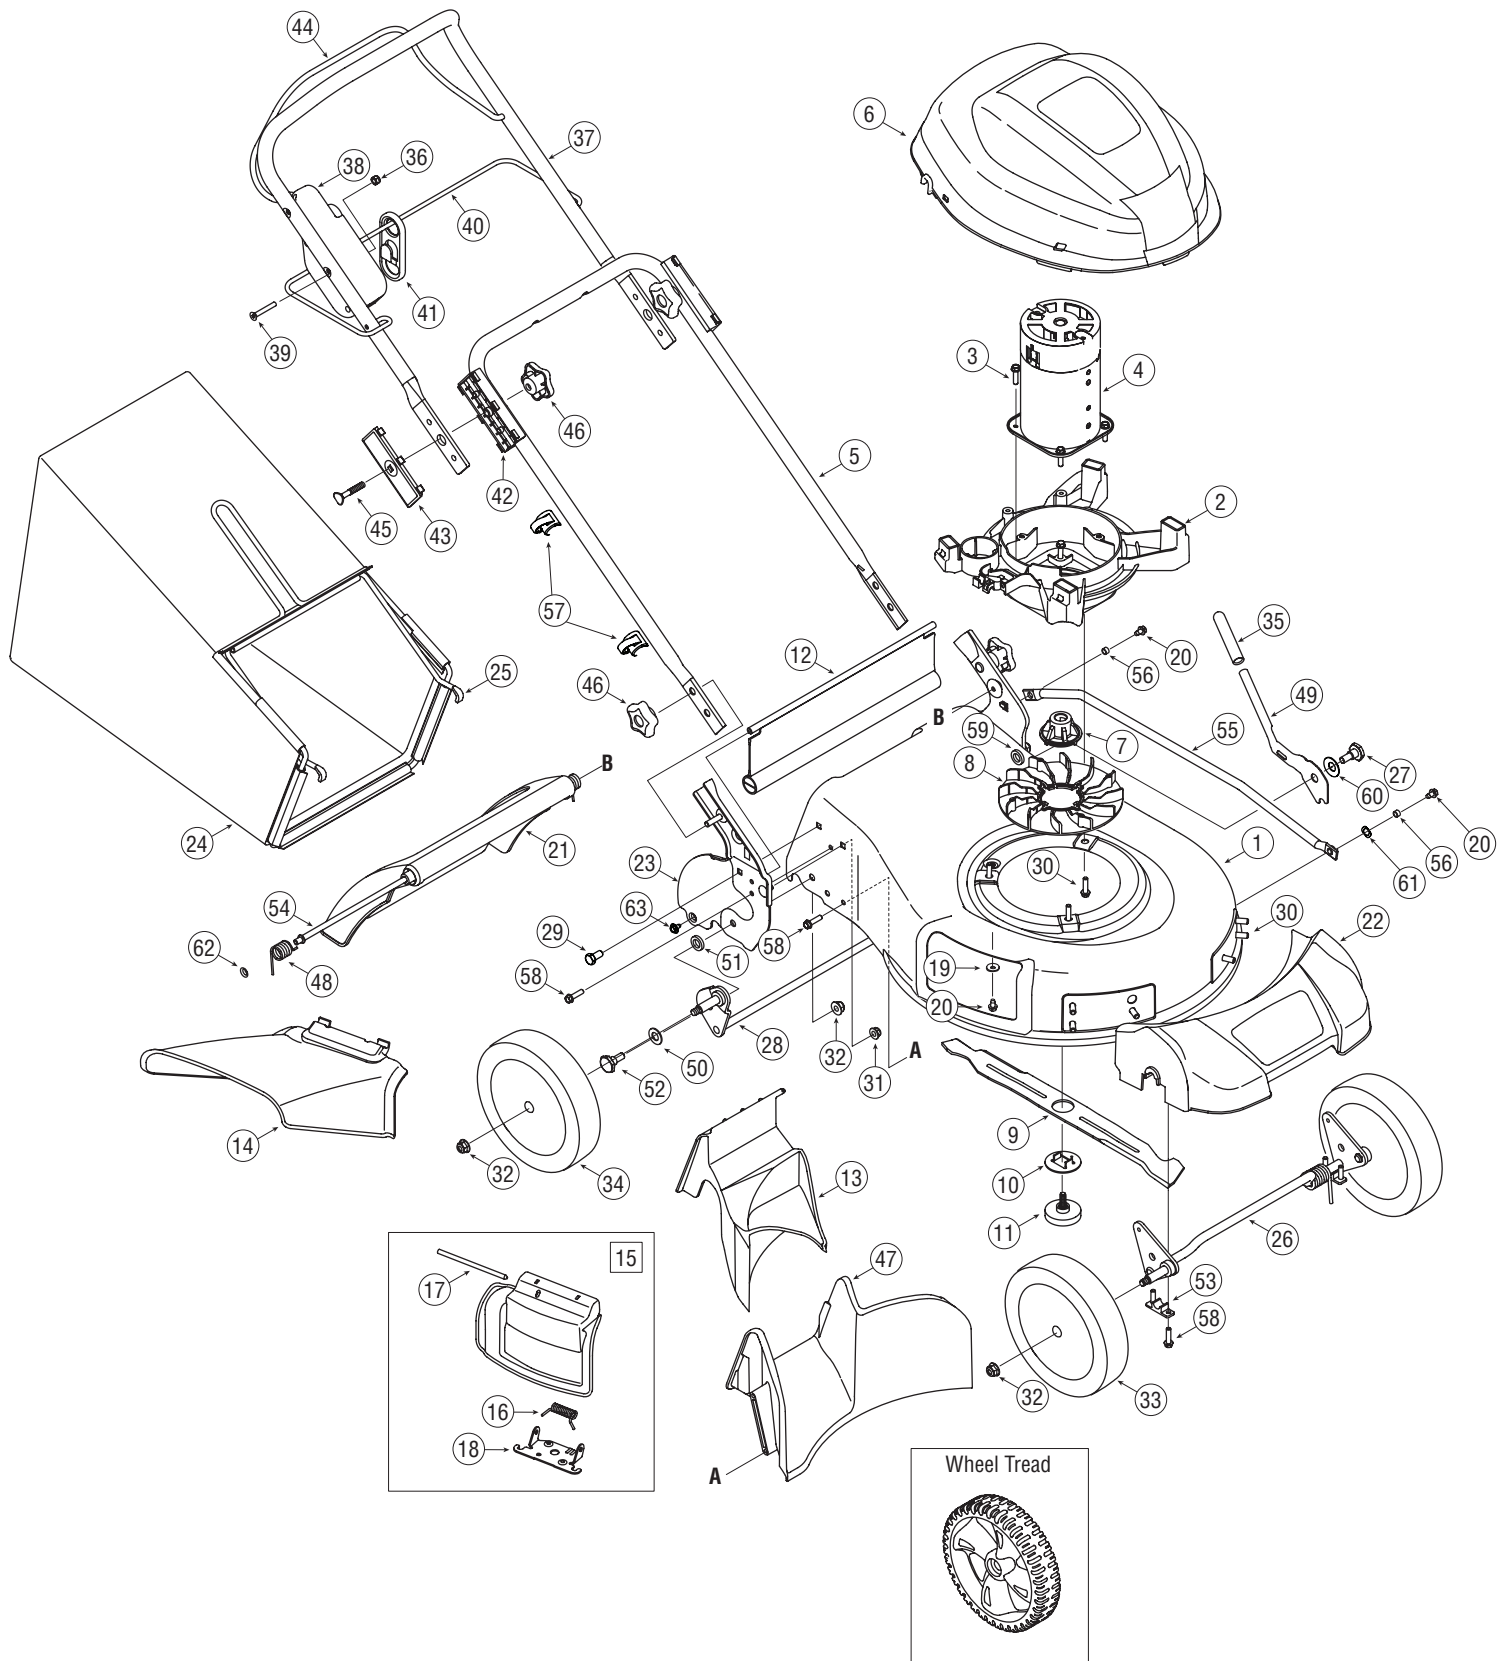

Model 182

Ref. No.	Part No.	Description
1	787-01583	19" Deck
2	731-05727	Motor Bracket
3	710-0895	Screw, 1/4-15 x .750
4	624-04010	Electric Motor, 120V
5	749-04312	Lower Handle
6	731-05749	Motor Shroud
7	731-2095A	Blade Hub
8	731-05832	Electric Fan
9	742-04152	Mulching Blade
10	782-7051	Blade Locking Plate
11	624-0075	Blade Bolt Assembly
12	731-05639A	Trail Shield
13	731-05746	Rear Mulch Plug
14	731-04177	Side Discharge Chute
15	687-02055	Mulch Plug (Incl. 16-18)
16	732-1014	Torsion Spring
17	747-0710	Hinge Pin
18	17032A	Chute Deflector Adapter
19	736-0270	Beleville Washer
20	710-0599	Screw
21	731-05686	Rear Door
22	731-05634	Front Cover
23	687-02325	Handle Bracket - RH
	687-02324	Handle Bracket - LH
24	664-04077	Grass Bag
25	647-04107	Grass Bag Frame
26	687-02225	Front Bracket Assembly
27	738-0148	Screw, Shoulder, .50 x .66
28	687-02228	Rear Bracket Assembly
29	710-3025	Hhcs, 5/16-18 x .625
30	710-1242	Screw, 5/16-14 x .750
31	712-04063	Nut, Flange Lock, 5/16-18
32	712-04065	Nut, Flange Lock, 3/8-16