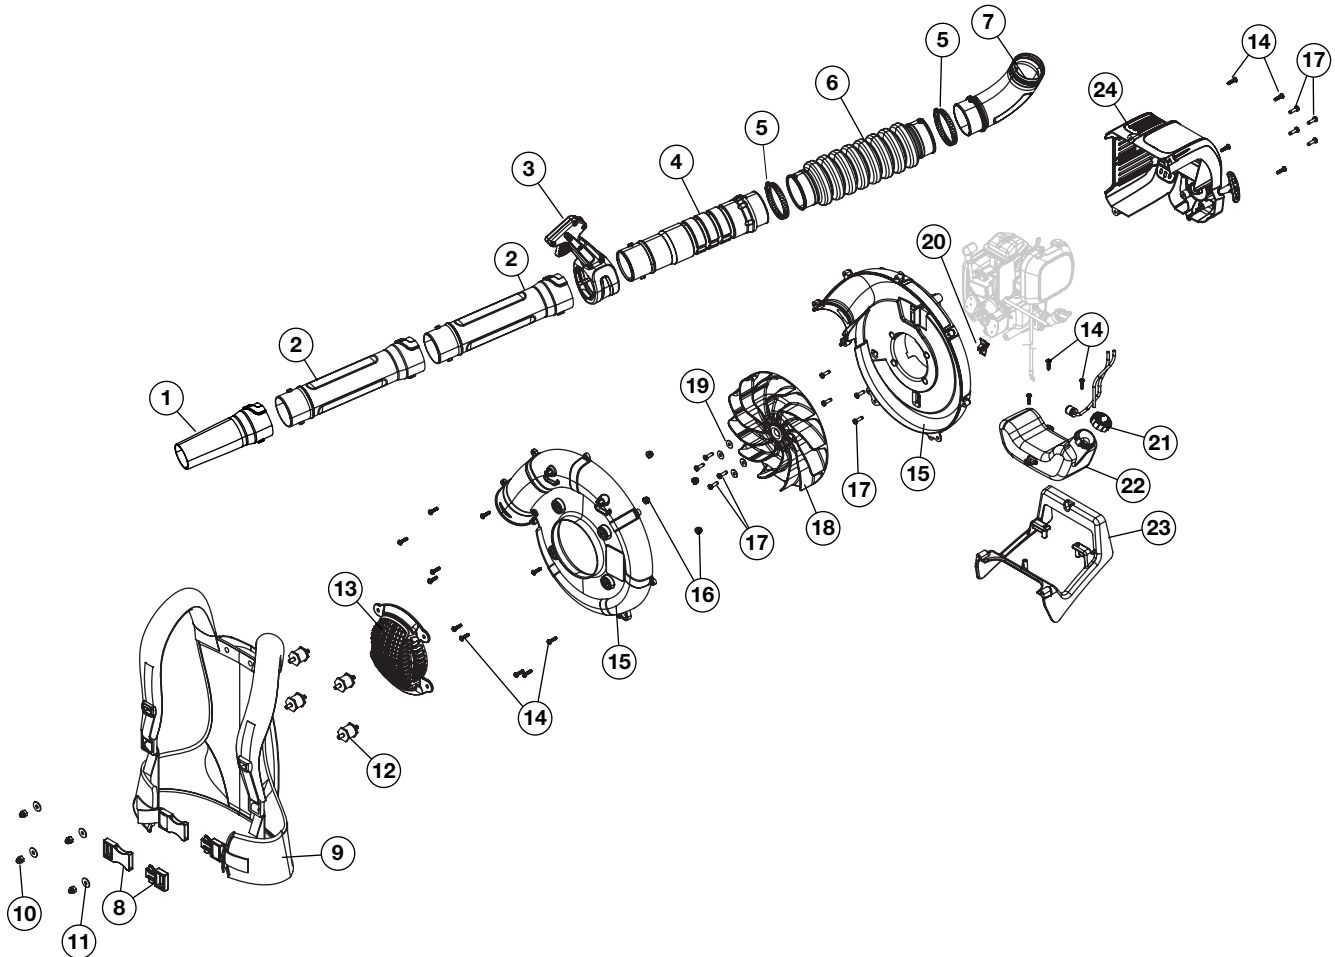

**REPLACEMENT PARTS - MODEL TB4BP
4-CYCLE GAS BACKPACK BLOWER**

Item	Part No.	Description
1	753-05669	Muffler Assembly (includes 2)
2	753-05670	Muffler Gasket
3	753-05377	Screw
4	753-05671	Rocker Cover
5	753-05672	Rocker Cover O-Ring
6	753-05255	Spark Plug
7	753-05673	Insulator Gasket
8	753-05248	Nut
9	753-05674	Insulator
10	791-181003	Screw
11	753-05675	Carburetor Gasket
12	753-05676	Carburetor
13	791-181751	Carburetor O-Ring
14	753-05253	Screw
15	753-05711	Air Cleaner Assembly (includes 16)
16	753-05677	Air Filter
17	753-05679	Throttle Cable

Item	Part No.	Description
18	753-05681	Cylinder Gasket
19	753-05635	Pawl Assembly
20	753-05400	Oil Plug
21	753-05682	Oil Fill Tube (includes 3)
22	753-05687	Nut
23	753-05688	Flywheel Assembly
24	753-05243	Module Assembly
25	753-05690	Lead Wire
*	753-05694	Short Block Assembly
*	753-05696	Spark Arrestor

PARTS LIST

**REPLACEMENT PARTS - MODEL TB4BP
4-CYCLE GAS BACKPACK BLOWER**

Item	Part No.	Description
1	753-05637	Nozzle
2	753-05638	Lower Blower Tube
3	753-05652	Throttle Grip Assembly
4	753-05639	Upper Blower Tube
5	753-05640	Clamp
6	753-05641	Flex Tube
7	753-05642	Elbow Tube
8	753-05655	Harness Clip
9	753-05656	Harness (includes 8)
10	753-05647	Nut
11	753-05646	Spacer
12	753-05648	Insulator Mount

Item	Part No.	Description
13	753-05649	Intake Cover
14	753-04595	Screw
15	753-05658	Impeller Housing Assembly
16	791-180050	Nut
17	791-181003	Screw
18	753-05657	Impeller (includes 17)
19	791-182409	Washer
20	753-05661	Throttle Retaining Clip
21	753-05289	Fuel Cap
22	753-05662	Fuel Tank Assembly (includes 21)
23	753-05663	Stand
24	753-05660	Engine Cover Assembly