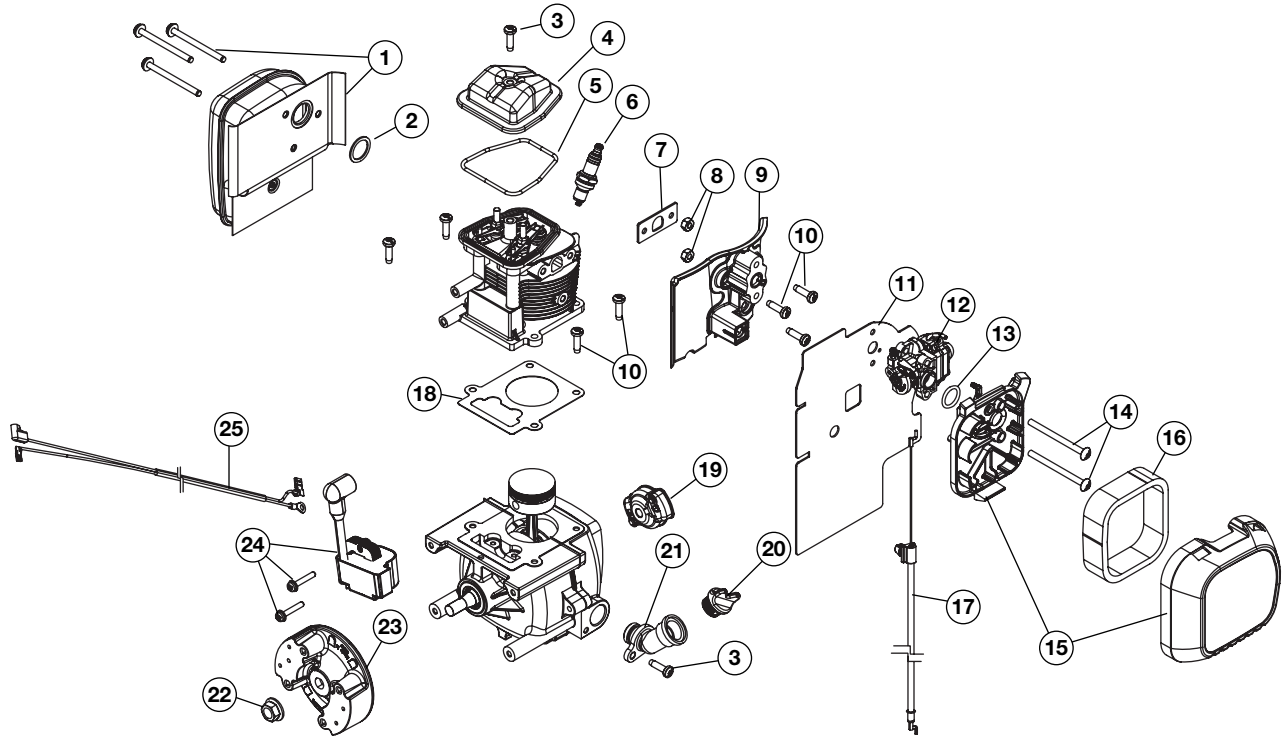

**REPLACEMENT PARTS - MODEL TB4BP
4-CYCLE GAS BACKPACK BLOWER**

Item	Part No.	Description
1	753-05669	Muffler Assembly (includes 2)
2	753-05670	Muffler Gasket
3	753-05377	Screw
4	753-05671	Rocker Cover
5	753-05672	Rocker Cover O-Ring
6	753-05255	Spark Plug
7	753-05673	Insulator Gasket
8	753-05248	Nut
9	753-05674	Insulator
10	791-181003	Screw
11	753-05675	Carburetor Gasket
12	753-05676	Carburetor
13	791-181751	Carburetor O-Ring
14	753-05253	Screw
15	753-05711	Air Cleaner Assembly (includes 16)
16	753-05677	Air Filter
17	753-05679	Throttle Cable

Item	Part No.	Description
18	753-05681	Cylinder Gasket
19	753-05635	Pawl Assembly
20	753-05400	Oil Plug
21	753-05682	Oil Fill Tube (includes 3)
22	753-05687	Nut
23	753-05688	Flywheel Assembly
24	753-05243	Module Assembly
25	753-05690	Lead Wire
*	753-05694	Short Block Assembly
*	753-05696	Spark Arrestor

PARTS LIST

**REPLACEMENT PARTS - MODEL TB4BP
4-CYCLE GAS BACKPACK BLOWER**

Item	Part No.	Description
1	753-05637	Nozzle
2	753-05638	Lower Blower Tube
3	753-05652	Throttle Grip Assembly
4	753-05639	Upper Blower Tube
5	753-05640	Clamp
6	753-05641	Flex Tube
7	753-05642	Elbow Tube
8	753-05655	Harness Clip
9	753-05656	Harness (includes 8)
10	753-05647	Nut
11	753-05646	Spacer
12	753-05648	Insulator Mount

Item	Part No.	Description
13	753-05649	Intake Cover
14	753-04595	Screw
15	753-05658	Impeller Housing Assembly
16	791-180050	Nut
17	791-181003	Screw
18	753-05657	Impeller (includes 17)
19	791-182409	Washer
20	753-05661	Throttle Retaining Clip
21	753-05289	Fuel Cap
22	753-05662	Fuel Tank Assembly (includes 21)
23	753-05663	Stand
24	753-05660	Engine Cover Assembly