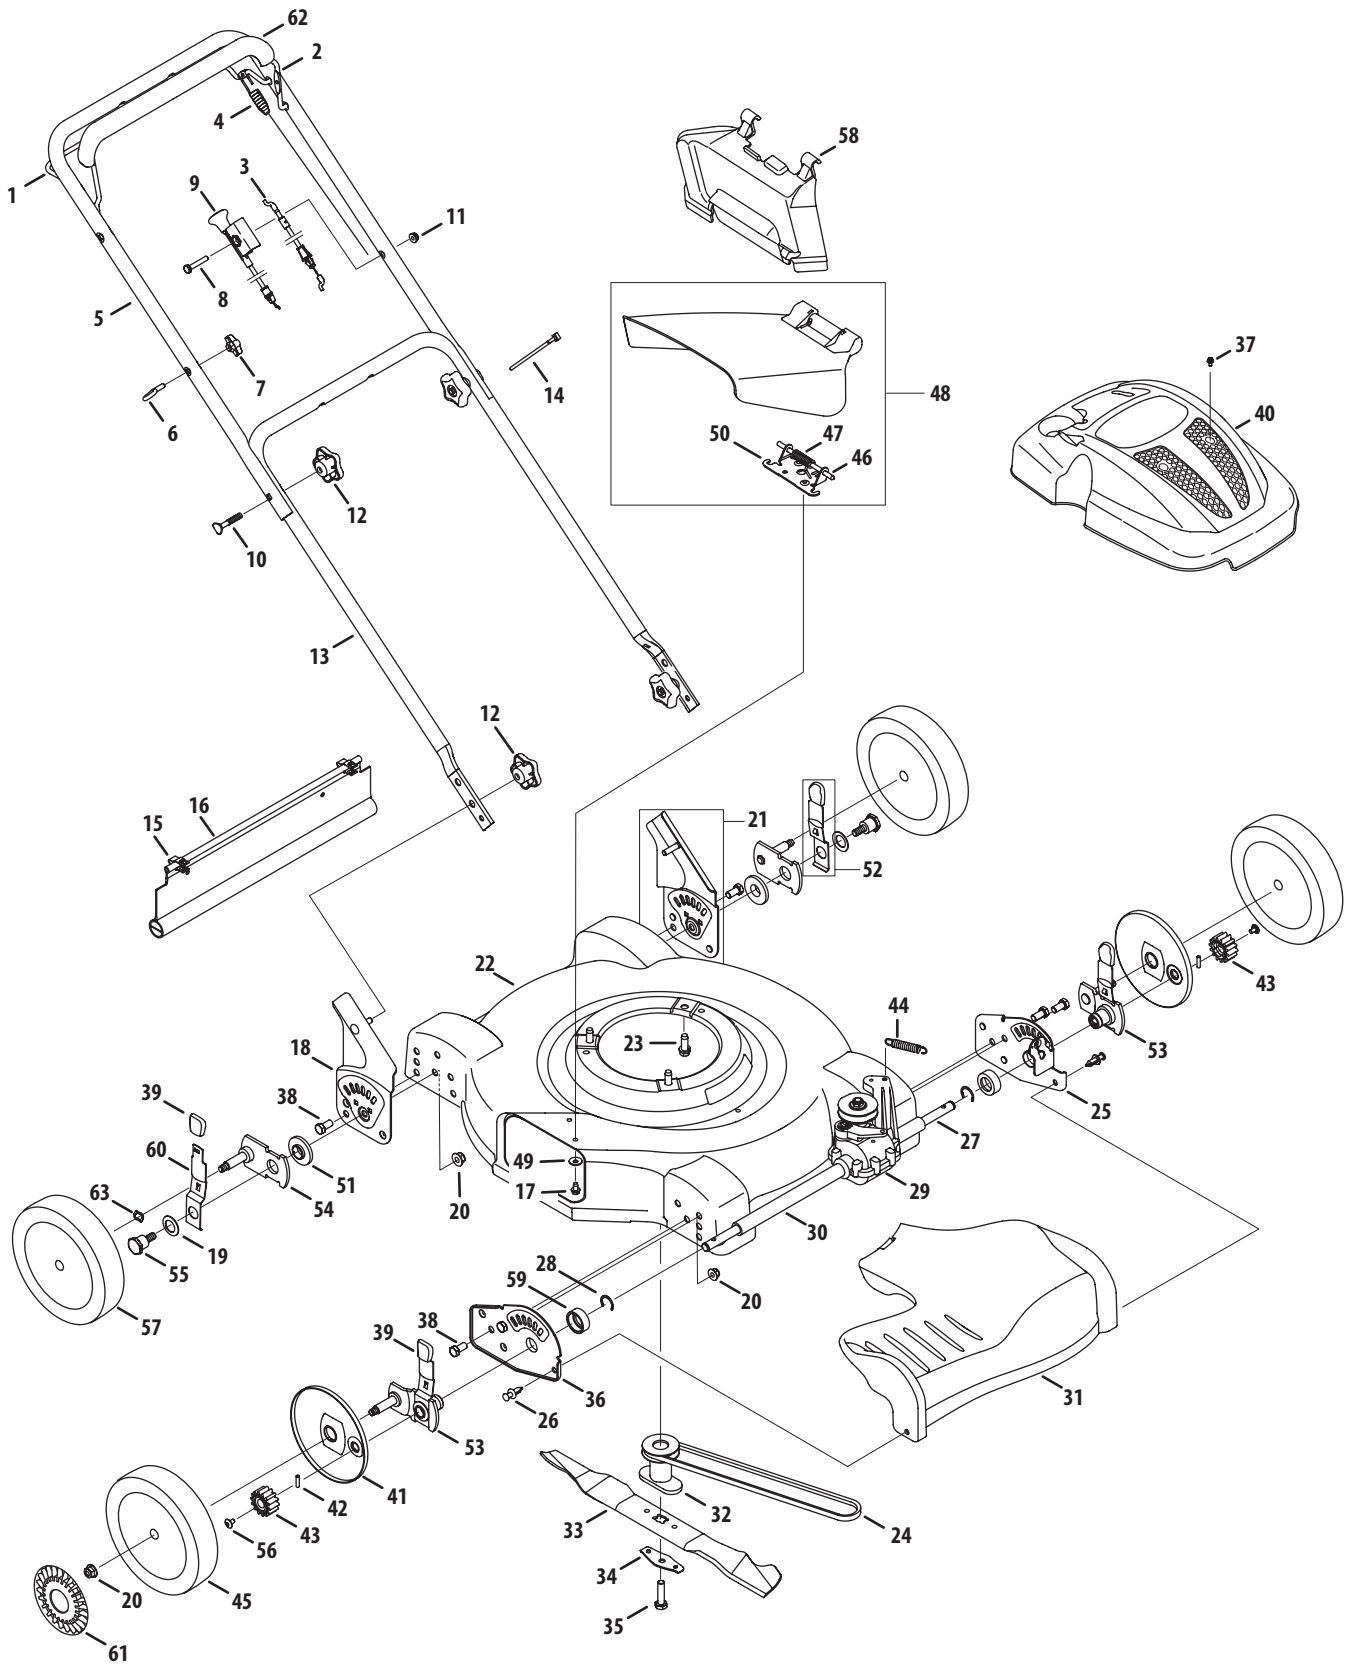

Model 26M

Ref No.	Part Number	Description
1.	747-1214	Drive Control
2.	747-1161A	Blade Control
3.	746-04300	Blade Control Cable
4.	746-04304	Drive Control Cable
5.	749-1092A	Upper Handle
6.	710-1205	Eye Bolt
7.	720-0279	Wing Nut, 1/4-20
8.	710-0606	Hex Screw, 1/4-20 x 1.50
9.	746-04295A	Choke Cable
10.	710-1174	Carriage Bolt, 5/16-18 x 2.0
11.	712-04064	Flange Lock Nut, 1/4-20
12.	720-04072	Star Knob
13.	749-04037	Lower Handle
14.	725-0157	Cable Tie
15.	17098	Hinge Clip
16.	731-04019	Trail Shield
17.	710-0599	Hex Screw, 1/4-20 x.500
18.	682-3064	Handle Bracket Assy - RH
19.	736-0741	Bell Washer, .760 x 1.25 x.041
20.	712-04065	Lock Nut, 3/8-16
21.	682-3065	Handle Bracket Assembly - LH
22.	687-02046	22" Deck Assembly
23.	710-0654A	Hex Washer Scr., 3/8-16 x 1.0
24.	754-04100	V-Belt, 3L x 32.90
25.	782-0585A	Forward Height Adj. Plate - LH
26.	728-0199	Rivet
27.	750-04407	Sleeve Spacer, .550 ID x 2.22
28.	716-0198	Retainer Ring
29.	618-04375A	Transmission Assy. Comp.
30.	750-04406A	Sleeve Spacer, .550 ID x 8.51
31.	731-04636	Transmission Cover (Yellow)
	731-0073	Transmission Cover
32.	748-04016A	Blade Adapter
33.	742-0742A	22" Mulching Blade
34.	736-0524B	Blade Bell Support

Ref No.	Part Number	Description
35.	710-1044	Hex Cap Screw, 3/8-24 x 1.5
36.	782-0584	Forward Hght. Adj. Plate - RH
37.	710-04577	Machine Screw, M4X.7
38.	710-0216	Hex Cap Screw, 3/8-16 x.75
39.	720-0426	Adjustment Knob
40.	731-05401	Engine Shroud (Yellow)
	731-05400	Engine Shroud (Black)
41.	731-04643	Wheel Dust Cover
42.	715-0221	Pin
43.	717-1762	Spur Gear 14T - RH
	717-1761	Spur Gear 14T - LH
44.	732-04049	Ext. Spring, .47 OD x 2.50
45.	634-04100	Front Wheel, 8 x 1.8
	734-2042	Front Wheel, 8 x 2.125
46.	747-0710	Hinge Pin
47.	732-1014	Torsion Spring
48.	731-1034B	Side Discharge Assembly
49.	736-0270	Bell Washer, .265 ID x.75 OD
50.	17032A	Deflector Chute Adapter
51.	741-04242	Height Adjustment Bearing
52.	687-02051	Rear Hgt. Adj. Lever Assembly
53.	687-02140A	Front Lever Assembly - LH
	687-02141A	Front Lever Assembly - RH
54.	687-02342	Rear Pivot Arm Assembly
55.	738-1173	Shoulder Screw, 3/8-16
56.	710-04531	Screw, 1/4-20 x .390
57.	734-04087	Rear Wheel, 8 x 1.8
	734-2004A	Rear Wheel, 8 x 2.125
58.	631-04045	Mulching Baffle
59.	748-0390	Bearing Support Spacer
60.	732-1026	Spring Lever
61.	731-0981A†	Hub Cap
62.	731-2626†	Deluxe Bail Cover
63.	736-0504†	Washer, Wave, .510 x .750 x .017

† If Equipped