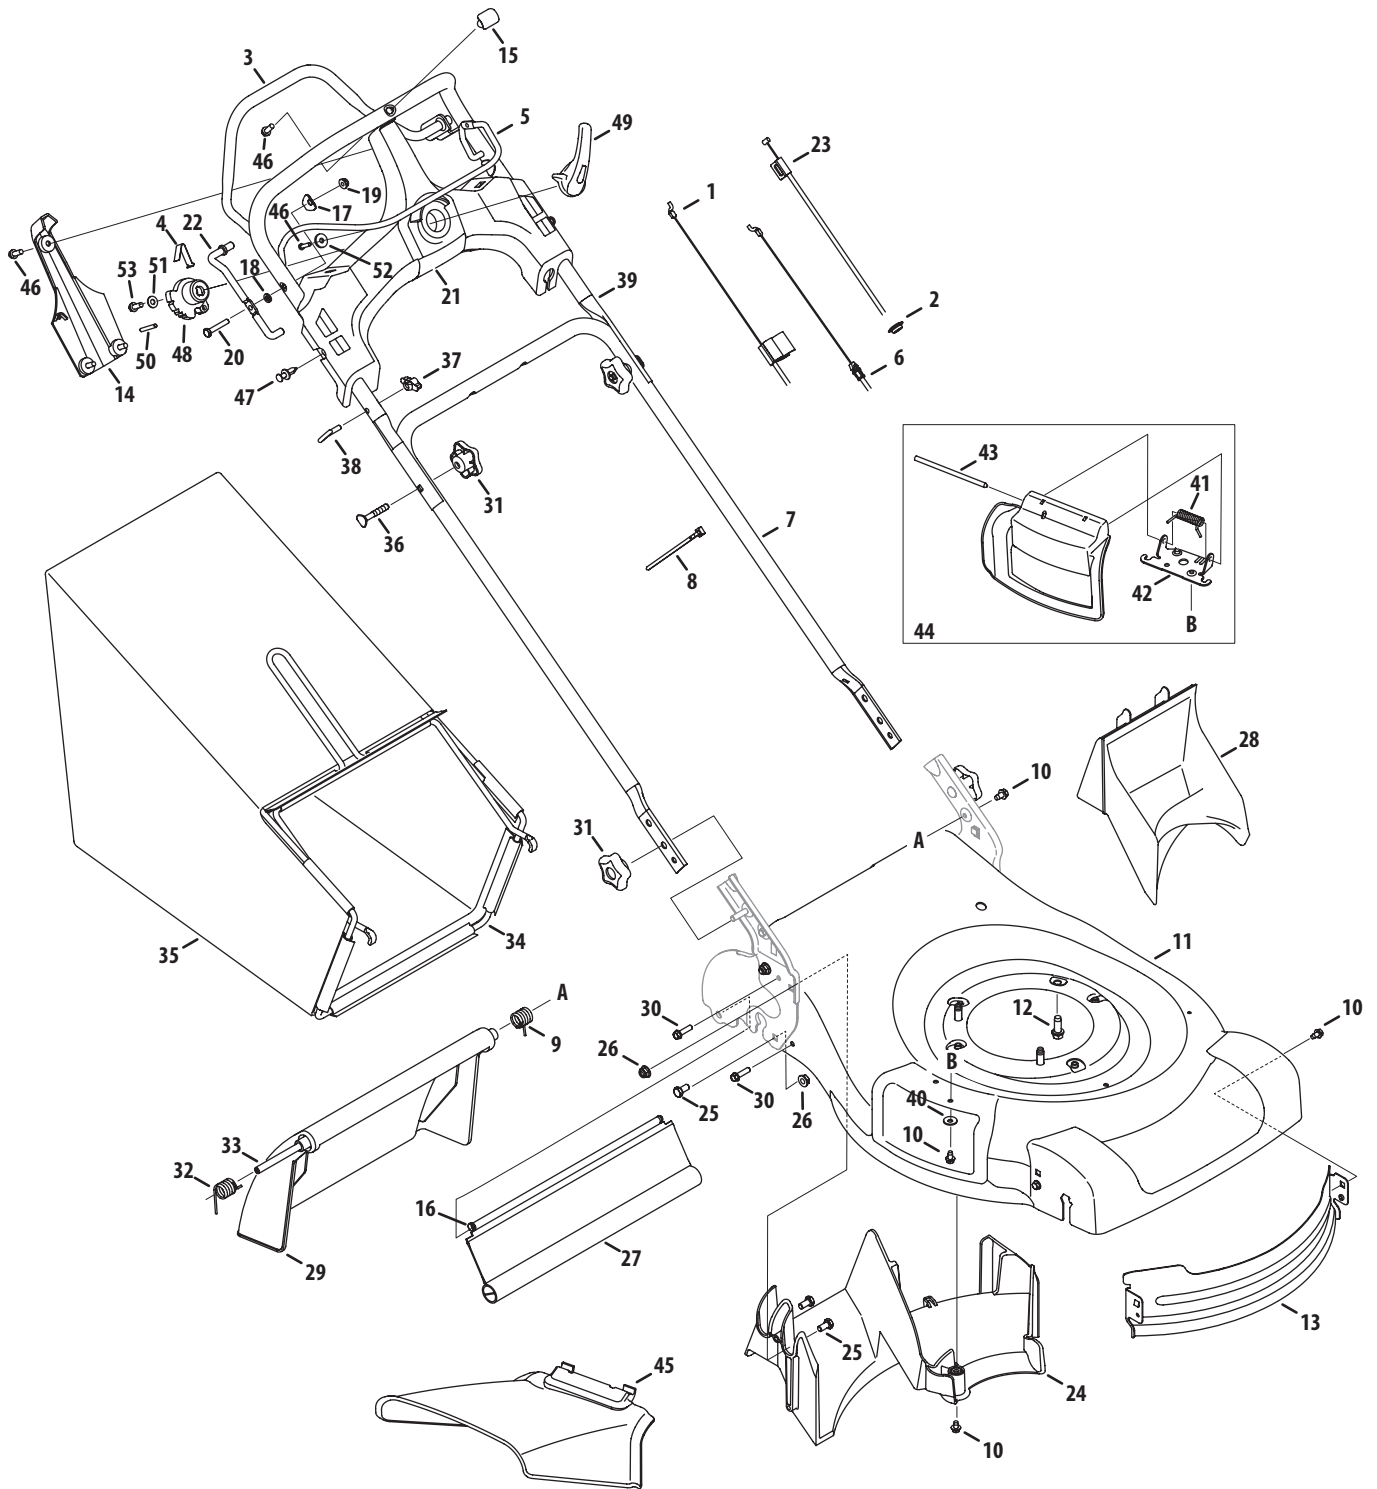

Model Series 830

Ref No.	Part Number	Description
1	746-04515	Drive Cable
2	735-04059	Rubber Grommet
3	687-02416	Drive Control
4	732-04516	Shift Spring
5	747-04911A	Blade Control
6	746-04465	Control Cable
7	749-04037	Lower Handle
8	725-0157	Cable Tie
9	732-04535	Torsion Spring, LH
10	710-0599	TT Screw, 1/4-20 x .500
11	787-01618	21-inch Deck
12	710-0654A	TT Screw, 3/8-16 x 1.00
13	787-01346	Front Deck Baffle
14	731-06304	Variable Speed Cont. Panel Cover
15	731-06305	Variable Speed Cont. Panel Cover
16	710-0779A	Screw, #10-16 x .500
17	736-0451	Saddle Washer
18	736-0329	Washer, Lock, 1/4
19	712-04064	Nut, Flange Lock, 1/4-20
20	710-0606	Screw, 1/4-20 x 1.50
21	631-04277	Variable Speed Control Panel
22	747-04718	Bail Pivot Rod - RH
	747-04719	Bail Pivot Rod - LH
23	746-04439	Variable Speed Cable
24	731-06173	Rear Baffle
25	710-3025	Screw, 5/16-18 x .625
26	712-04063	Flange Lock Nut, 5/16-18

Model Series 830

Ref No.	Part Number	Description
1	754-04176	V-Belt
2	732-04338B	Spring Lever
3	720-04096	Foam Grip
4	717-04540	Spur Gear, 14T - LH
5	738-04278	Shldr. Screw, 1/4-20 x 0.50
6	710-04762	Screw, #12-16
7	749-04267A	Cross Bracket
8	687-02204	Front Bracket Assembly
9	731-05470	Clip Spacer
10	741-04136B	Split Hex Flange Bearing
11	734-04014B	Front Wheel
12	712-04065	Flange Lock Nut, 3/8-16
13	634-04430	Rear Wheel
14	710-04531	Screw, 1/4-20 x .39
15	717-04539	Spur Gear, 14T - RH
16	731-06284	Baffle
17	731-06355	Wheel Dust Cover
18	687-02415	Transmission Bearing Support
19	731-05872	Clip Spacer
20	716-0198	Retaining Ring .875
21	687-02314A	Rear Bracket Assembly
22	732-04527	Compression Spring
23	756-04316	Upper Pulley