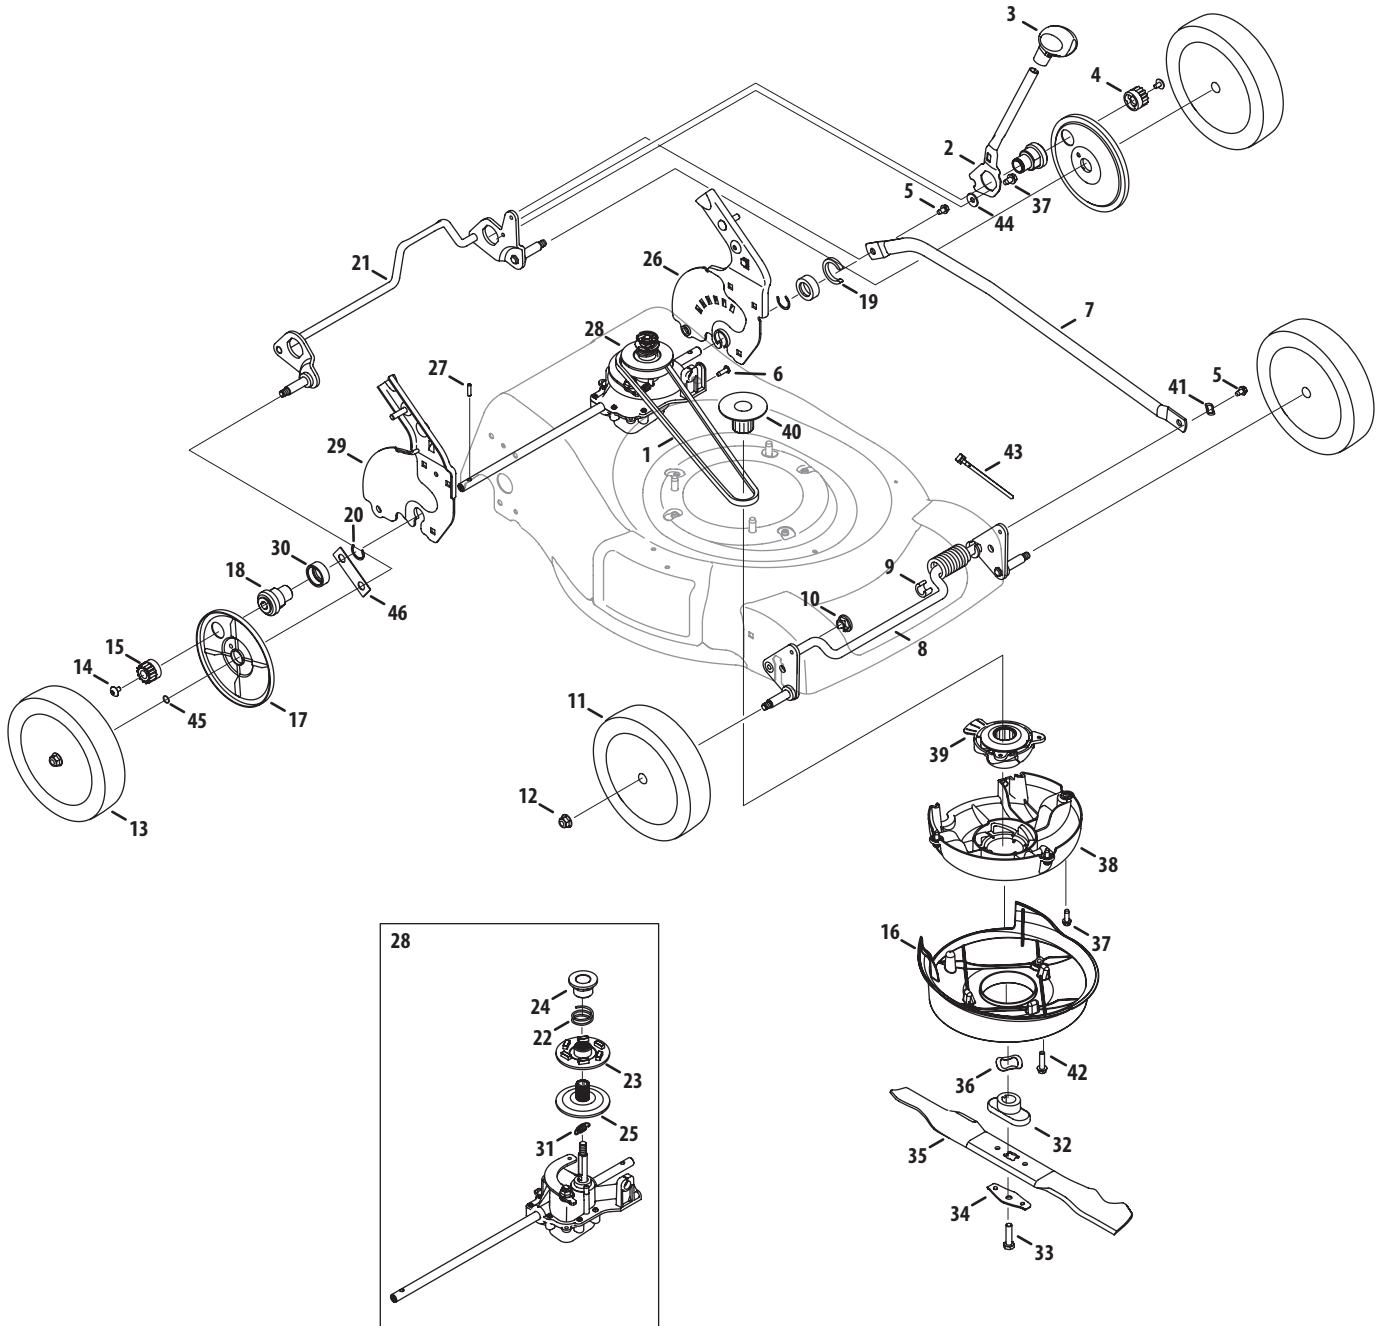

Model Series 830

Ref No.	Part Number	Description
1	746-04515	Drive Cable
2	735-04059	Rubber Grommet
3	687-02416	Drive Control
4	732-04516	Shift Spring
5	747-04911A	Blade Control
6	746-04465	Control Cable
7	749-04037	Lower Handle
8	725-0157	Cable Tie
9	732-04535	Torsion Spring, LH
10	710-0599	TT Screw, 1/4-20 x .500
11	787-01618	21-inch Deck
12	710-0654A	TT Screw, 3/8-16 x 1.00
13	787-01346	Front Deck Baffle
14	731-06304	Variable Speed Cont. Panel Cover
15	731-06305	Variable Speed Cont. Panel Cover
16	710-0779A	Screw, #10-16 x .500
17	736-0451	Saddle Washer
18	736-0329	Washer, Lock, 1/4
19	712-04064	Nut, Flange Lock, 1/4-20
20	710-0606	Screw, 1/4-20 x 1.50
21	631-04277	Variable Speed Control Panel
22	747-04718	Bail Pivot Rod - RH
	747-04719	Bail Pivot Rod - LH
23	746-04439	Variable Speed Cable
24	731-06173	Rear Baffle
25	710-3025	Screw, 5/16-18 x .625
26	712-04063	Flange Lock Nut, 5/16-18

Model Series 830

Ref No.	Part Number	Description
1	754-04176	V-Belt
2	732-04338B	Spring Lever
3	720-04096	Foam Grip
4	717-04540	Spur Gear, 14T - LH
5	738-04278	Shldr. Screw, 1/4-20 x 0.50
6	710-04762	Screw, #12-16
7	749-04267A	Cross Bracket
8	687-02204	Front Bracket Assembly
9	731-05470	Clip Spacer
10	741-04136B	Split Hex Flange Bearing
11	734-04014B	Front Wheel
12	712-04065	Flange Lock Nut, 3/8-16
13	634-04430	Rear Wheel
14	710-04531	Screw, 1/4-20 x .39
15	717-04539	Spur Gear, 14T - RH
16	731-06284	Baffle
17	731-06355	Wheel Dust Cover
18	687-02415	Transmission Bearing Support
19	731-05872	Clip Spacer
20	716-0198	Retaining Ring .875
21	687-02314A	Rear Bracket Assembly
22	732-04527	Compression Spring
23	756-04316	Upper Pulley