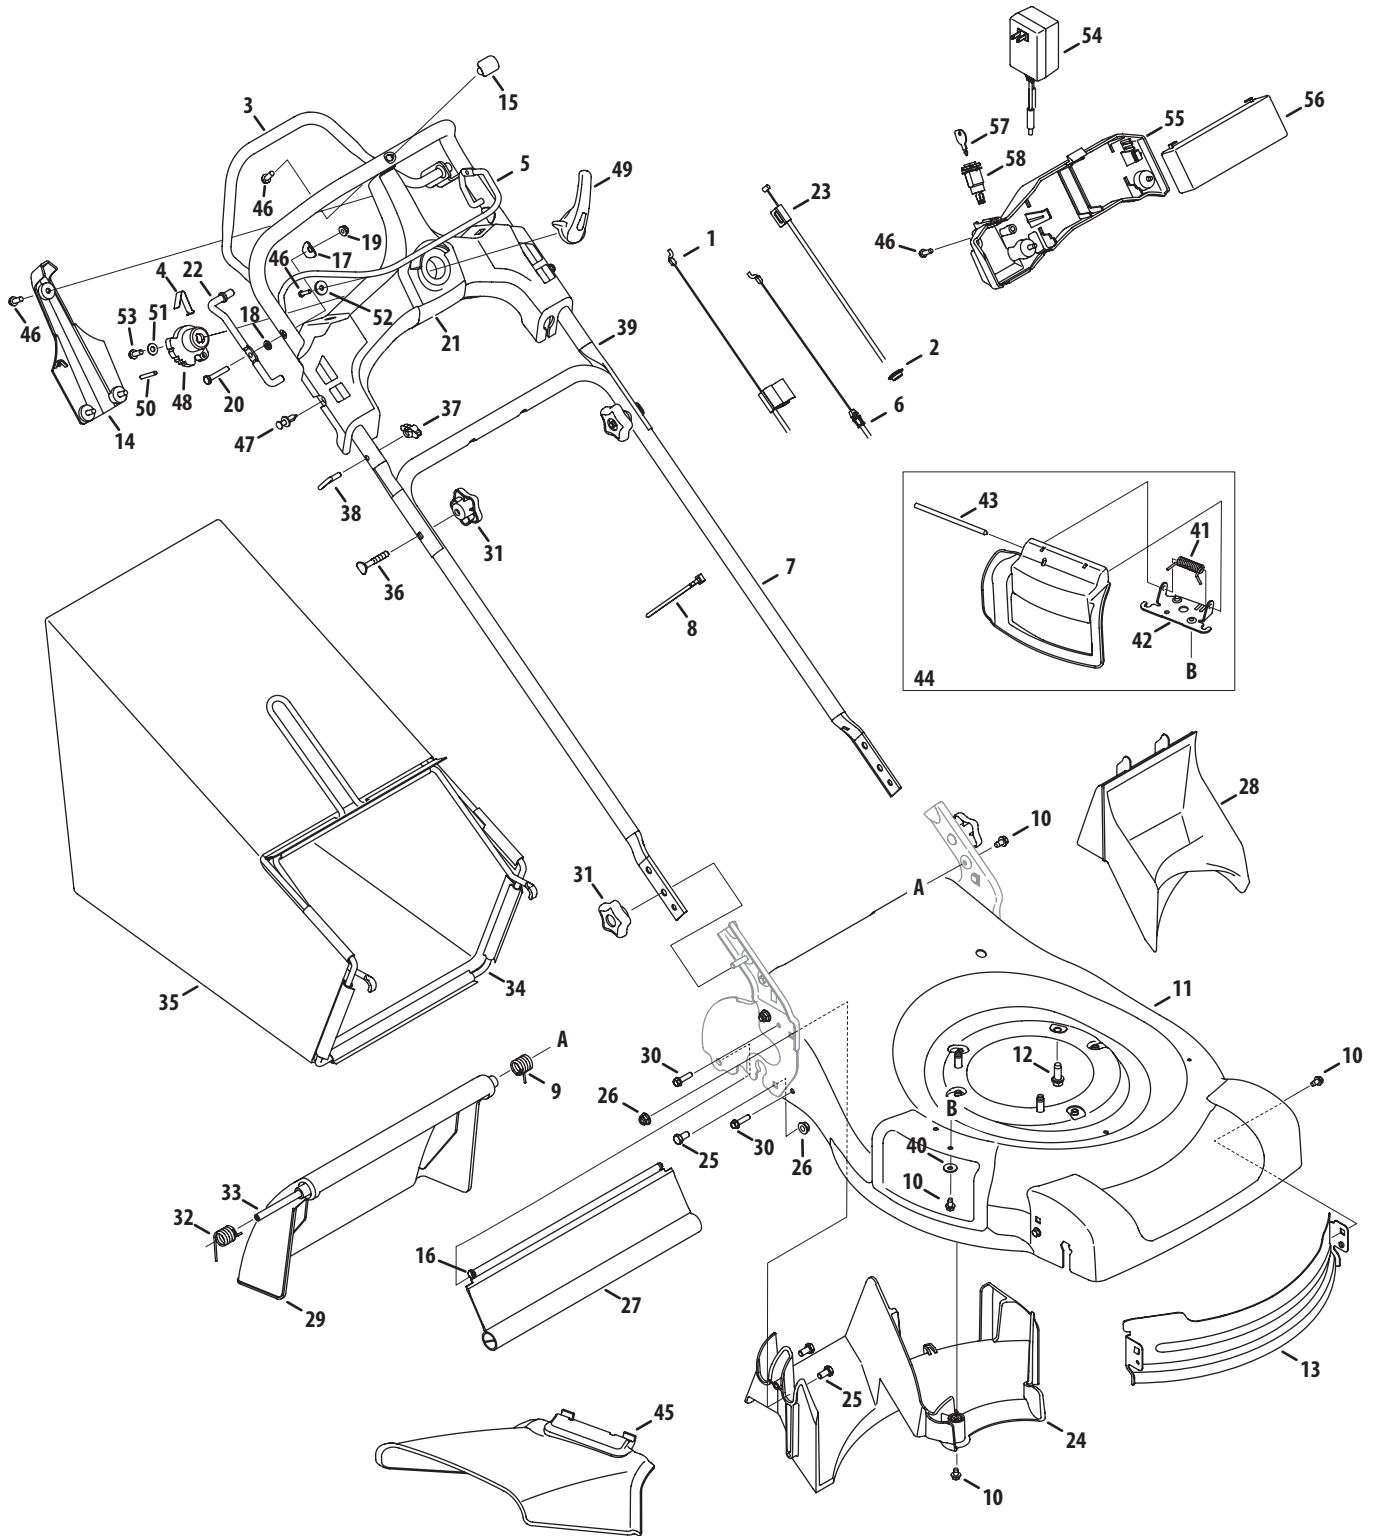

Model Series J830

Ref No.	Part Number	Description
1	746-04464	Drive Cable
2	735-04059	Rubber Grommet
3	687-02398	Drive Control
4	732-04516	Shift Spring
5	747-04879	Blade Control
6	746-04465	Control Cable
7	749-04037	Lower Handle
8	725-0157	Cable Tie
9	732-04265	Torsion Spring, LH
10	710-0599	TT Screw, 1/4-20 x .500
11	787-01618	21-inch Deck
12	710-0654A	TT Screw, 3/8-16 x 1.00
13	787-01346	Front Deck Baffle
14	731-06304	Variable Speed Cont. Panel Cover
15	731-06305	Variable Speed Cont. Panel Cover
16	710-0779A	Screw, #10-16 x .500
17	736-0451	Saddle Washer
18	736-0329	Washer, Lock, 1/4
19	712-04064	Nut, Flange Lock, 1/4-20
20	710-0606	Screw, 1/4-20 x 1.50
21	731-06374	Variable Speed Control Panel
22	747-04718	Bail Pivot Rod - RH
	747-04719	Bail Pivot Rod - LH
23	746-04439	Variable Speed Cable
24	731-06173	Rear Baffle
25	710-3025	Screw, 5/16-18 x .625
26	712-04063	Flange Lock Nut, 5/16-18
27	731-05462A	Trailshield
28	731-05157	Mulch Plug
29	731-05017A	Rear Door

Model Series J830

Ref No.	Part Number	Description
1	754-04176	V-Belt
2	732-04338B	Spring Lever
3	720-04092	Foam Grip
4	717-04540	Spur Gear, 14T - LH
5	738-04278	Shldr. Screw, 1/4-20 x 0.50
6	710-04373A	Screw, #12-16 x .750
7	749-04267A	Cross Bracket
8	687-02204	Front Bracket Assembly
9	731-05470	Clip Spacer
10	741-04136B	Split Hex Flange Bearing
11	734-04014B	Front Wheel
12	712-04065	Flange Lock Nut, 3/8-16
13	634-04430	Rear Wheel
14	710-04531	Screw, 1/4-20 x .39
15	717-04539	Spur Gear, 14T - RH
16	731-06284	Baffle
17	731-06355	Wheel Dust Cover
18	687-02415	Transmission Bearing Support
19	731-05872	Clip Spacer
20	716-0198	Retaining Ring .875
21	687-02314	Rear Bracket Assembly