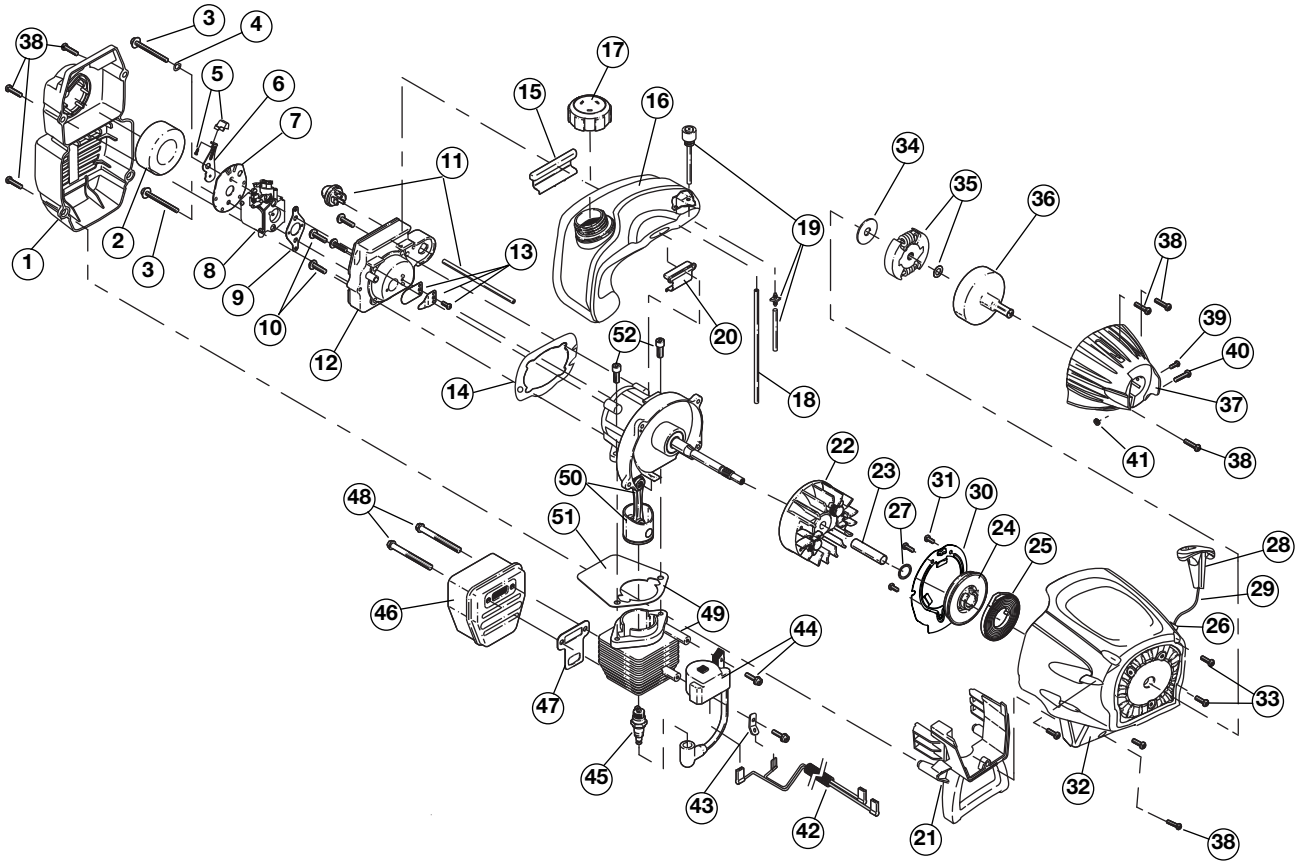

## PARTS LIST

### REPLACEMENT PARTS - MODEL 2-CYCLE 2-CYCLE GAS TRIMMER/ BRUSHCUTTER

Item	Part No.	Description
1	753-04511	Air Cleaner Cover Assembly (includes 2 & 38)
2	791-180350B	Air Cleaner Filter
3	791-180351	Carburetor Mounting Screw Assembly
4	791-180226	Wavey Washer
5	791-182202	Choke Knob w/Screw
6	753-04418	Choke Lever (includes 5)
7	753-04419	Choke Plate (includes 6)
8	753-05133	Carburetor Assembly (includes 9 & 19)
9	791-610675	Carburetor Gasket
10	791-181860	Carb Mount Screw
11	791-683947B	Primer & Hose Assembly
12	753-1196	Carb Mount Assembly (includes 10, 13 & 14)
13	791-684451	Reed Assembly
14	753-1208	Carburetor Mount Gasket
15	791-612134	Rear Mounting Pad
16	753-04307	Fuel Tank Assembly (includes 17-19)
17	791-182529	Fuel Cap Assembly
18	791-181086	Fuel Return Line
19	753-04233	Fuel Line Assembly
20	791-145308	Front Mounting Pad
21	753-04409	Shroud Extension & Stand (includes 38)
22	791-182736	Flywheel Assembly
23	791-181525	Spacer
24	753-04459	Recoil Pulley Assembly (includes 27 & 29)
25	753-04286	Recoil Spring
26	753-1200	Rope Guide
27	753-04288	Pulley Retainer
28	791-181079	Pull Handle
29	791-613103	Rope
30	753-04417	Pressure Plate Assembly (includes 31)
31	753-1202	Plate Screw