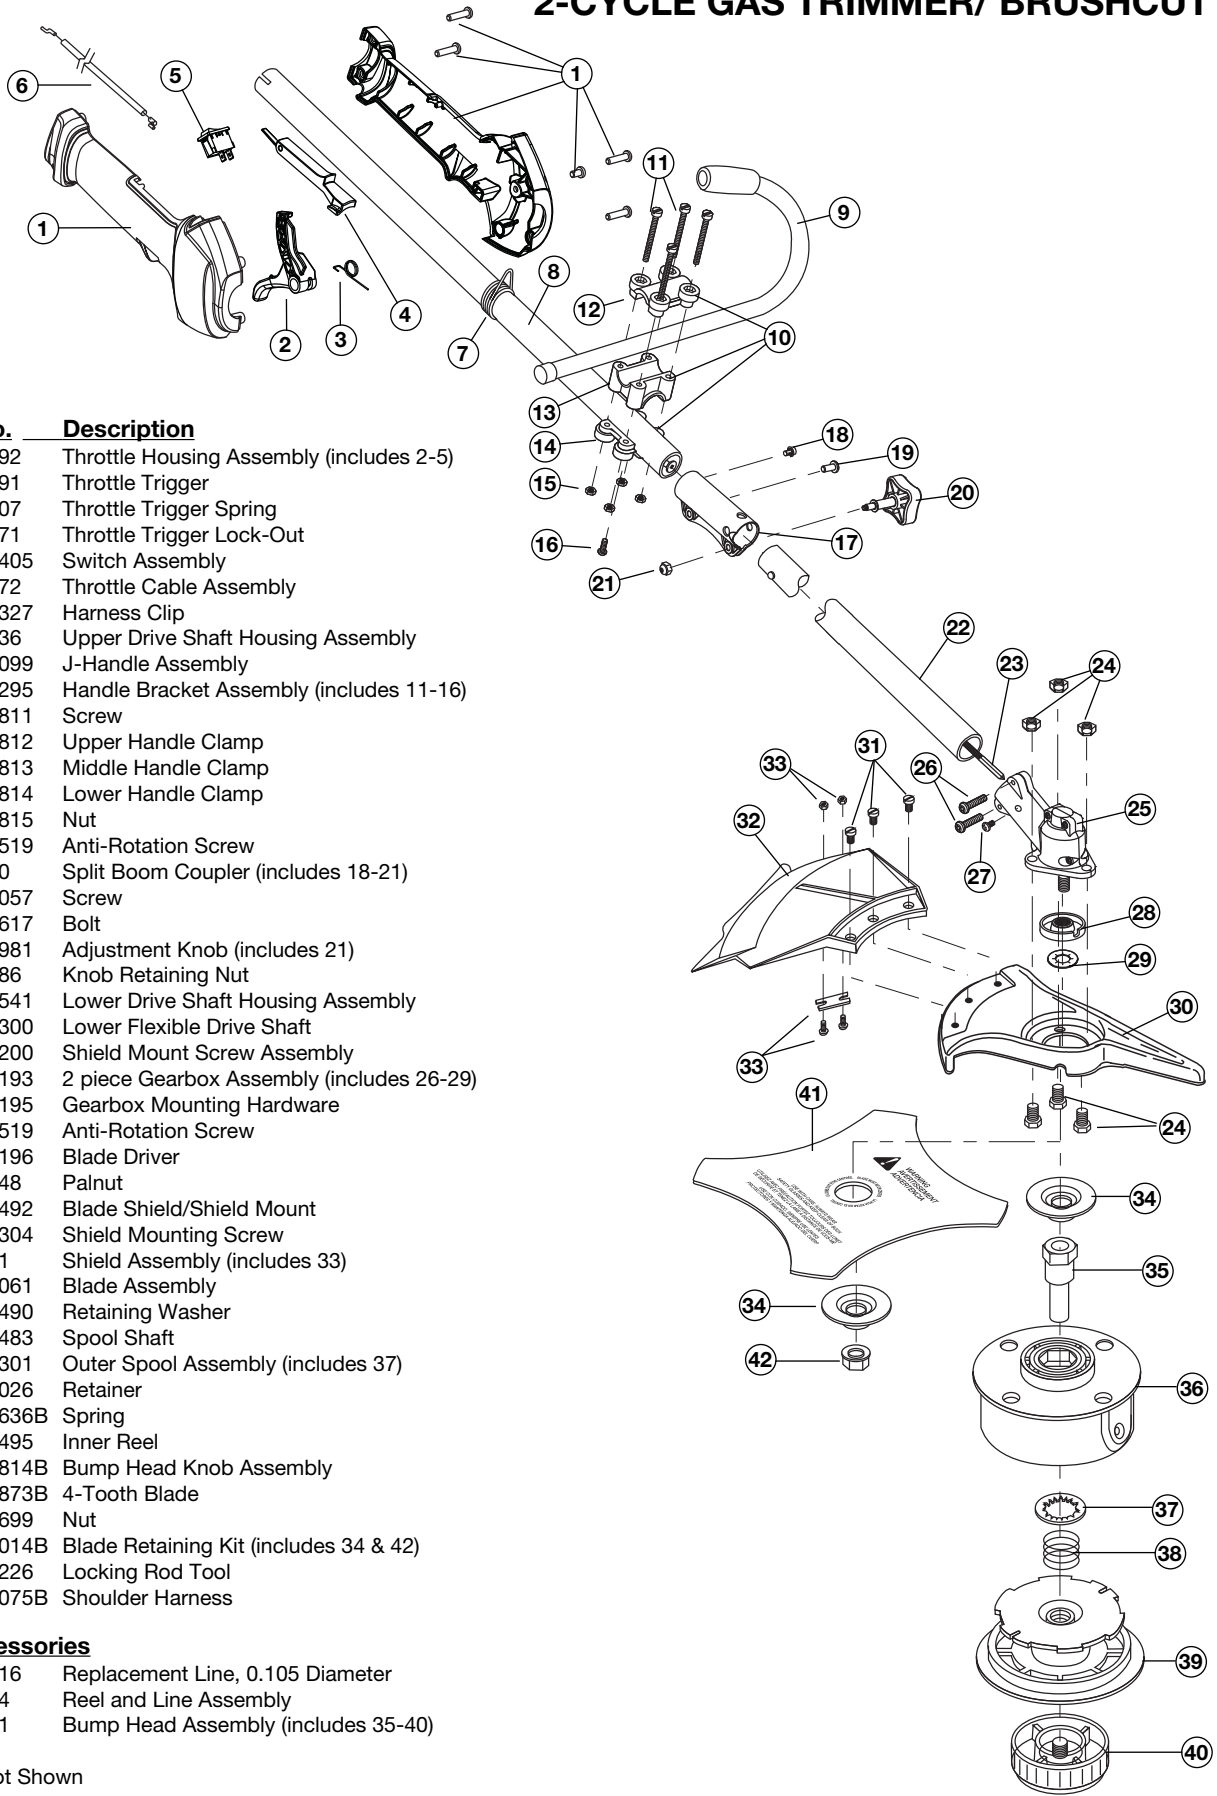

PARTS LIST

REPLACEMENT PARTS - MODEL 2-CYCLE
2-CYCLE GAS TRIMMER/ BRUSHCUTTER

Item	Part No.	Description
1	753-05192	Throttle Housing Assembly (includes 2-5)
2	753-04991	Throttle Trigger
3	753-05007	Throttle Trigger Spring
4	753-05171	Throttle Trigger Lock-Out
5	791-182405	Switch Assembly
6	753-05172	Throttle Cable Assembly
7	791-610327	Harness Clip
8	753-04236	Upper Drive Shaft Housing Assembly
9	791-181099	J-Handle Assembly
10	791-683295	Handle Bracket Assembly (includes 11-16)
11	791-181811	Screw
12	791-181812	Upper Handle Clamp
13	791-181813	Middle Handle Clamp
14	791-181814	Lower Handle Clamp
15	791-181815	Nut
16	791-182519	Anti-Rotation Screw
17	753-1190	Split Boom Coupler (includes 18-21)
18	791-182057	Screw
19	791-181617	Bolt
20	791-181981	Adjustment Knob (includes 21)
21	753-04386	Knob Retaining Nut
22	791-182541	Lower Drive Shaft Housing Assembly
23	791-613300	Lower Flexible Drive Shaft
24	791-182200	Shield Mount Screw Assembly
25	791-182193	2 piece Gearbox Assembly (includes 26-29)
26	791-182195	Gearbox Mounting Hardware
27	791-182519	Anti-Rotation Screw
28	791-182196	Blade Driver
29	753-04348	Palnut
30	791-147492	Blade Shield/Shield Mount
31	791-683304	Shield Mounting Screw
32	753-1191	Shield Assembly (includes 33)
33	791-682061	Blade Assembly
34	791-147490	Retaining Washer
35	791-612483	Spool Shaft
36	791-683301	Outer Spool Assembly (includes 37)
37	791-612026	Retainer
38	791-610636B	Spring
39	791-147495	Inner Reel
40	791-180814B	Bump Head Knob Assembly
41	791-145873B	4-Tooth Blade
42	791-181699	Nut
*	791-180014B	Blade Retaining Kit (includes 34 & 42)
*	791-613226	Locking Rod Tool
*	791-682075B	Shoulder Harness

Optional Accessories

- 753-04216 Replacement Line, 0.105 Diameter
- 753-1224 Reel and Line Assembly
- 753-1161 Bump Head Assembly (includes 35-40)

* Items Not Shown