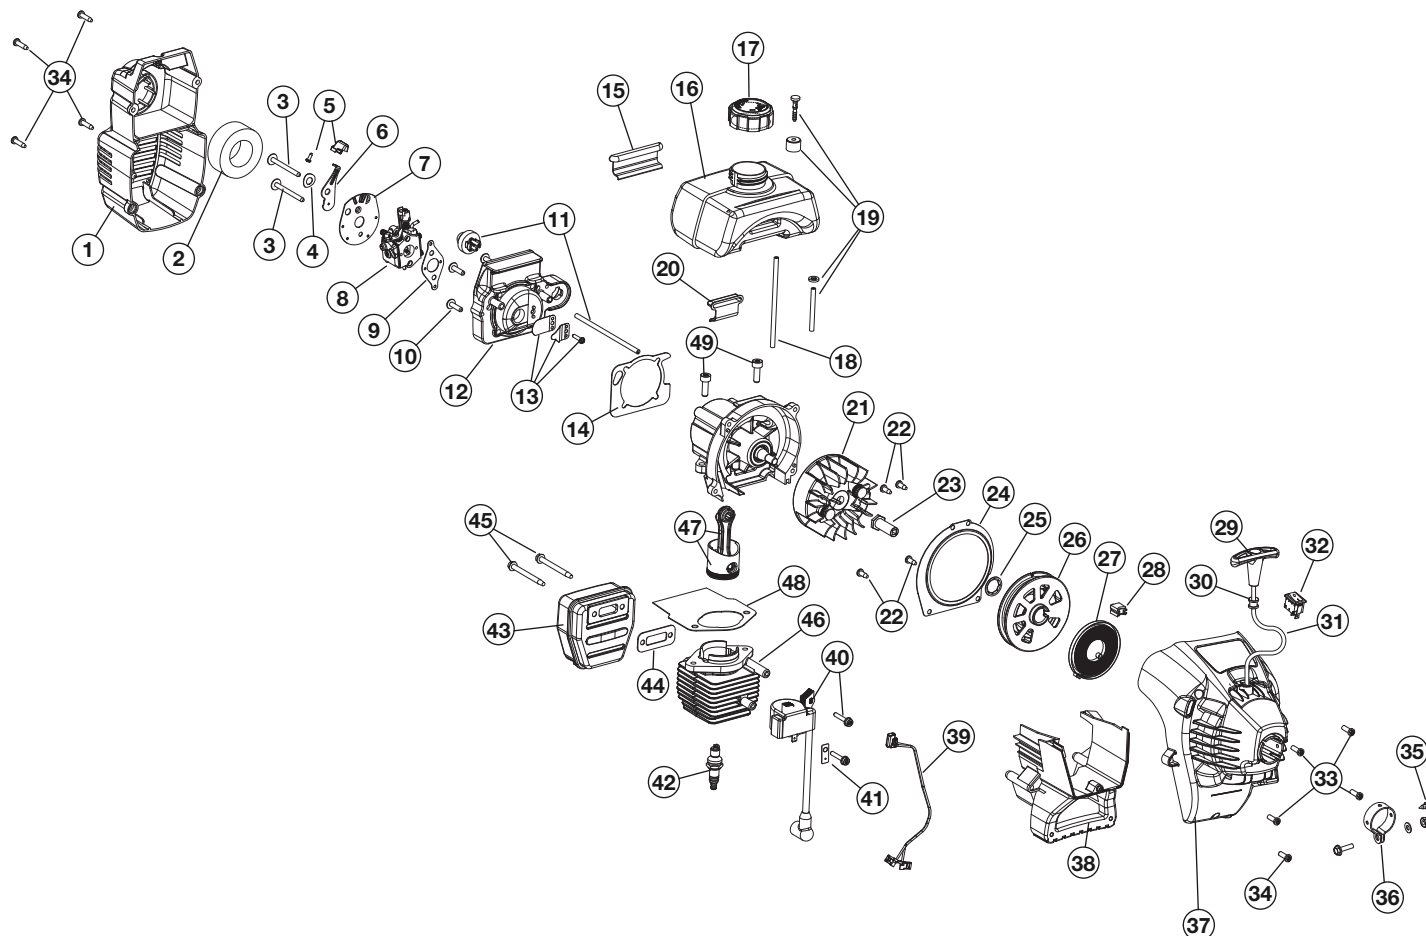

REPLACEMENT PARTS - MODEL BL100

2-CYCLE GAS TRIMMER

Item	Part No.	Description	Item	Part No.	Description
1	753-04511	Air Cleaner Cover Assembly (includes 2 & 34)	29	791-181079	Pull Handle
2	791-180350B	Air Cleaner Filter	30	791-611061	Rope Guide
3	791-180351	Carburetor Mounting Screws	31	791-613103	Rope
4	791-180226	Wavey Washer	32	791-182405	Switch Assembly (includes 39)
5	791-182202	Choke Knob & Screw	33	791-181862	Housing Screw
6	753-04418	Choke Lever Assembly (includes 5)	34	791-181345	Cover Screw
7	753-04419	Choke Lever & Plate (includes 6)	35	753-04466	Anti Rotation Screw
8	753-04408	Carburetor Assembly (includes 9 & 19)	36	753-05056	Clamp Assembly (includes 35)
9	791-610675	Carburetor Gasket	37	753-05422	Starter Housing Assembly (includes 22 & 24-36)
10	791-181860	Carb Mount Screw	38	753-05091	Shroud Extension and Stand (includes 34)
11	791-683974B	Primer and Hose Assembly	39	753-04290	Wire Lead
12	753-1196	Carburetor Mount Assembly (includes 10, 13 & 14)	40	753-04324	Module Assembly
13	791-684451	Reed Assembly	41	791-611063	Ground Tab
14	753-1208	Carburetor Mount Gasket	42	791-610311B	Spark Plug
15	791-612134	Rear Mounting Pad	43	753-05169	Muffler Assembly (includes 44, 45 & Spark Arrestor)
16	753-04285	Fuel Tank Assembly (includes 17-19)	44	753-04619	Exhaust Gasket
17	791-182612	Fuel Cap Assembly	45	753-04620	Muffler Mounting Bolt Assembly
18	791-181086	Fuel Return Line	46	753-04814	Cylinder Assembly (includes 48 & 49)
19	791-682039	Fuel Line Assembly	47	753-04367	Piston & Rod Assembly
20	791-145308	Front Mounting Pad	48	753-04182	Cylinder Gasket
21	791-182736	Flywheel Assembly	49	791-182723	Cylinder Bolt
22	753-1202	Plate Screw	*	753-1209	Piston Ring
23	791-610303	Square Nut Drive	*	753-04826	Short Block Assembly (includes Crankcase, 10, 42 & 46-49)
24	753-04928	Pressure Plate (includes 22 & 28)			
25	753-04288	Palnut			
26	753-04823	Recoil Pulley Assembly (includes 25 & 31)			
27	753-04286	Recoil Spring			
28	753-04824	Eyelet Retainer			
			*	not shown