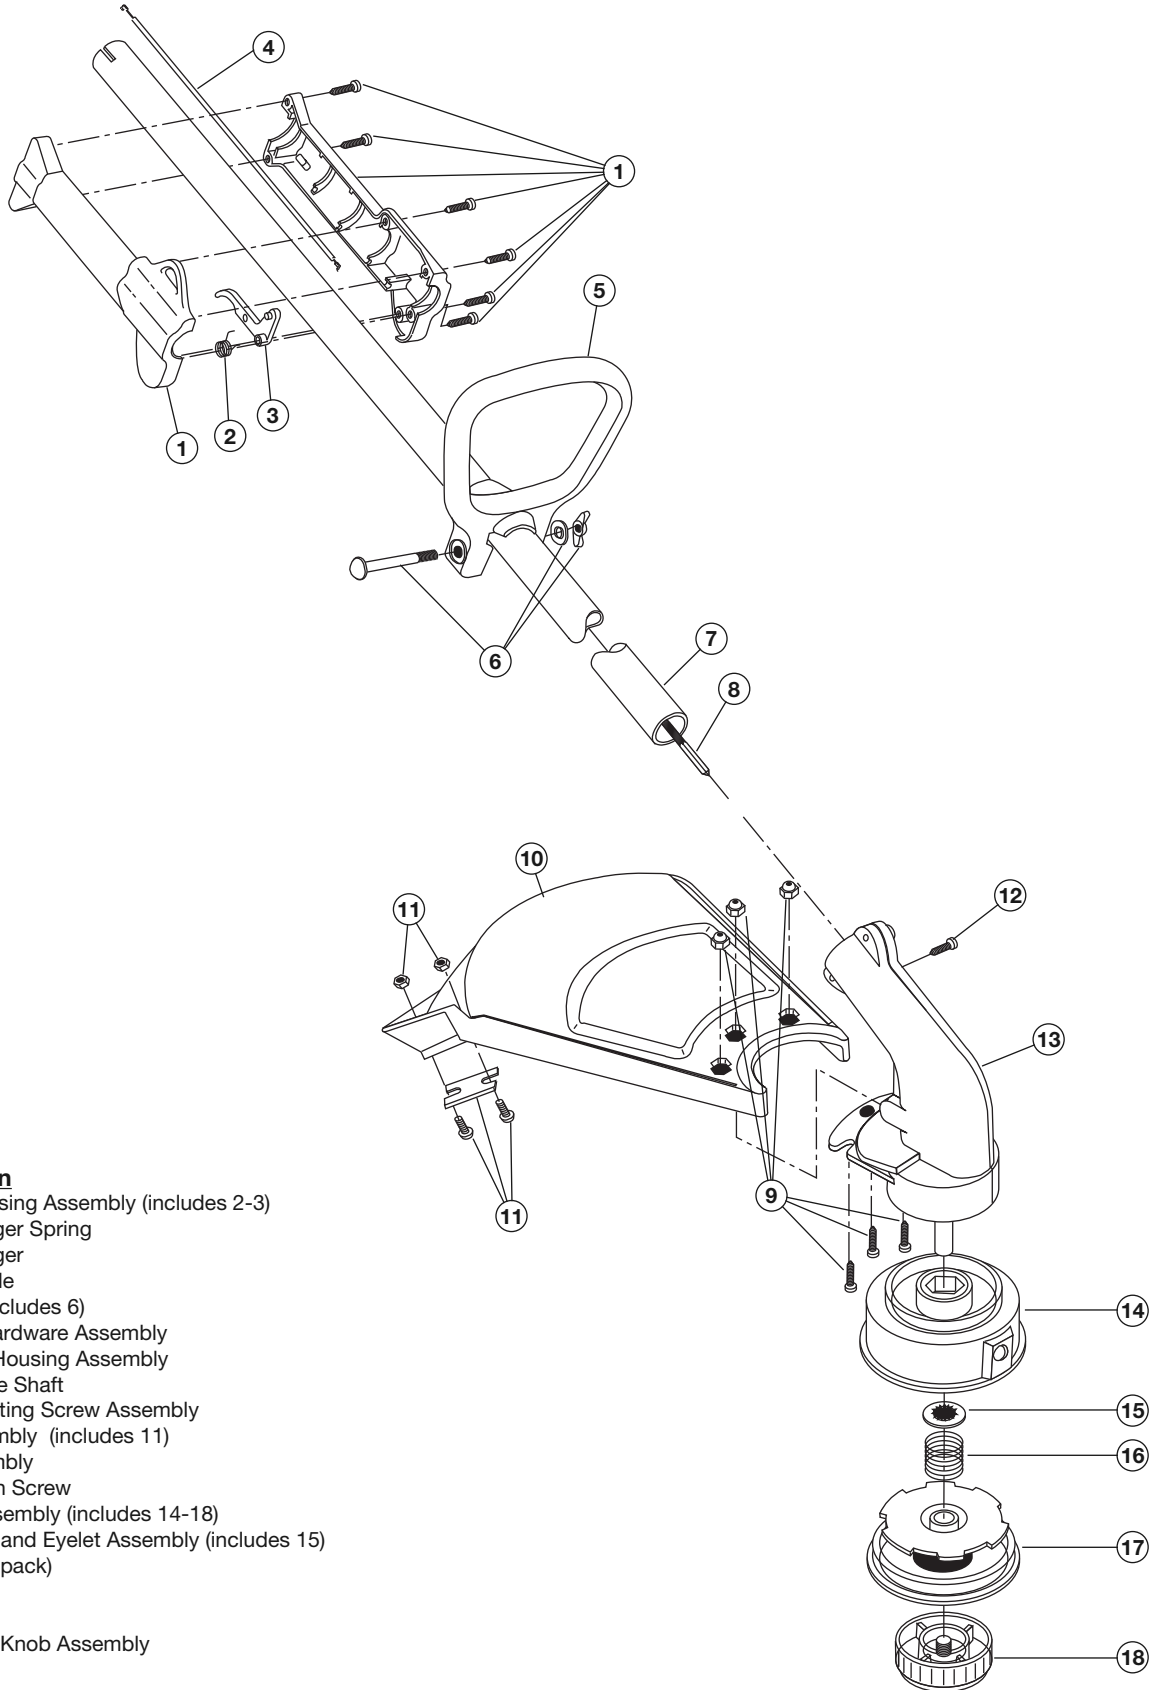

REPLACEMENT PARTS - MODEL BL150

2-CYCLE GAS TRIMMER

Item	Part No.	Description
1	753-04927	Throttle Housing Assembly (includes 2-3)
2	791-610314	Throttle Trigger Spring
3	791-180975	Throttle Trigger
4	753-04901	Throttle Cable
5	791-153064	D-Handle (includes 6)
6	791-181587	D-Handle Hardware Assembly
7	753-04330	Drive Shaft Housing Assembly
8	753-05211	Flexible Drive Shaft
9	791-180547	Guard Mounting Screw Assembly
10	791-180548	Guard Assembly (includes 11)
11	791-180553	Blade Assembly
12	791-145569	Anti-Rotation Screw
13	753-05185	Gearbox Assembly (includes 14-18)
14	791-153619	Outer Spool and Eyelet Assembly (includes 15)
15	791-610660	Retainer (10 pack)
16	791-610317B	Spring
17	753-1155	Inner Reel
18	791-153066B	Bump Head Knob Assembly

Optional Accessories

* 791-153577 Spool and Line (25 ft.) Assembly

* Items Not Shown