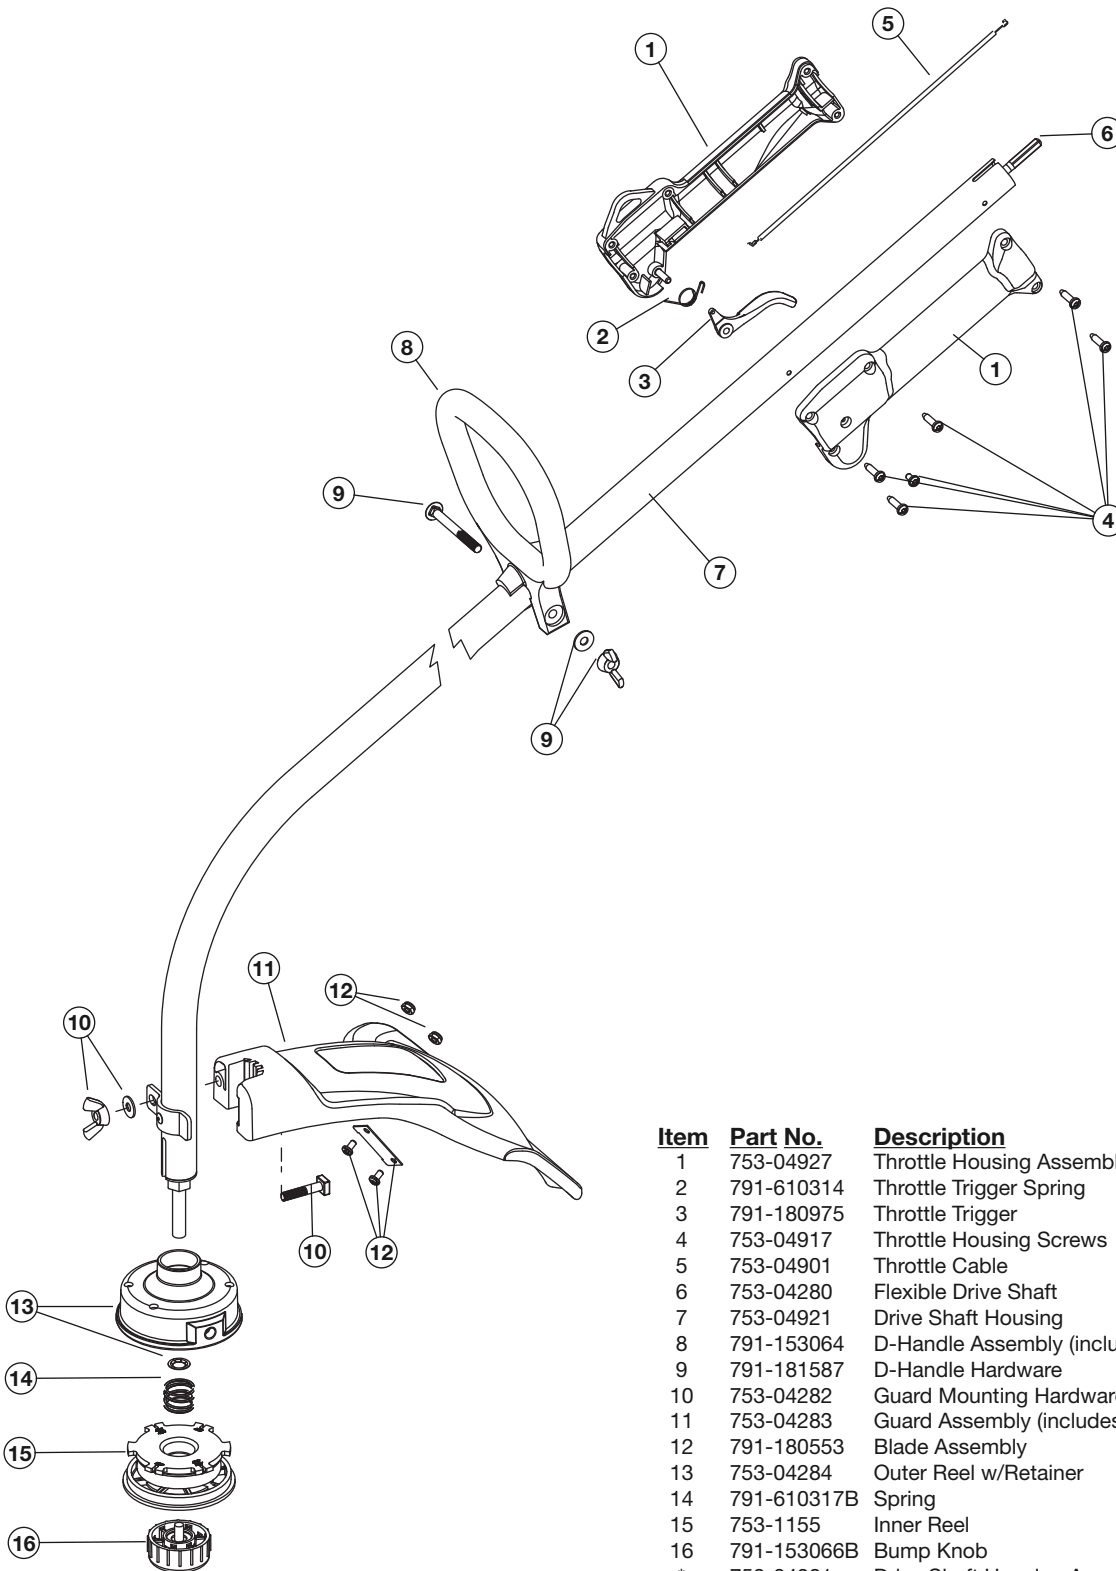

REPLACEMENT PARTS - MODEL BL100 2-CYCLE GAS TRIMMER

Item	Part No.	Description
1	753-04927	Throttle Housing Assembly (includes 2-4)
2	791-610314	Throttle Trigger Spring
3	791-180975	Throttle Trigger
4	753-04917	Throttle Housing Screws
5	753-04901	Throttle Cable
6	753-04280	Flexible Drive Shaft
7	753-04921	Drive Shaft Housing
8	791-153064	D-Handle Assembly (includes 9)
9	791-181587	D-Handle Hardware
10	753-04282	Guard Mounting Hardware
11	753-04283	Guard Assembly (includes 12)
12	791-180553	Blade Assembly
13	753-04284	Outer Reel w/Retainer
14	791-610317B	Spring
15	753-1155	Inner Reel
16	791-153066B	Bump Knob
*	753-04281	Drive Shaft Housing Assembly (includes 6 & 13)