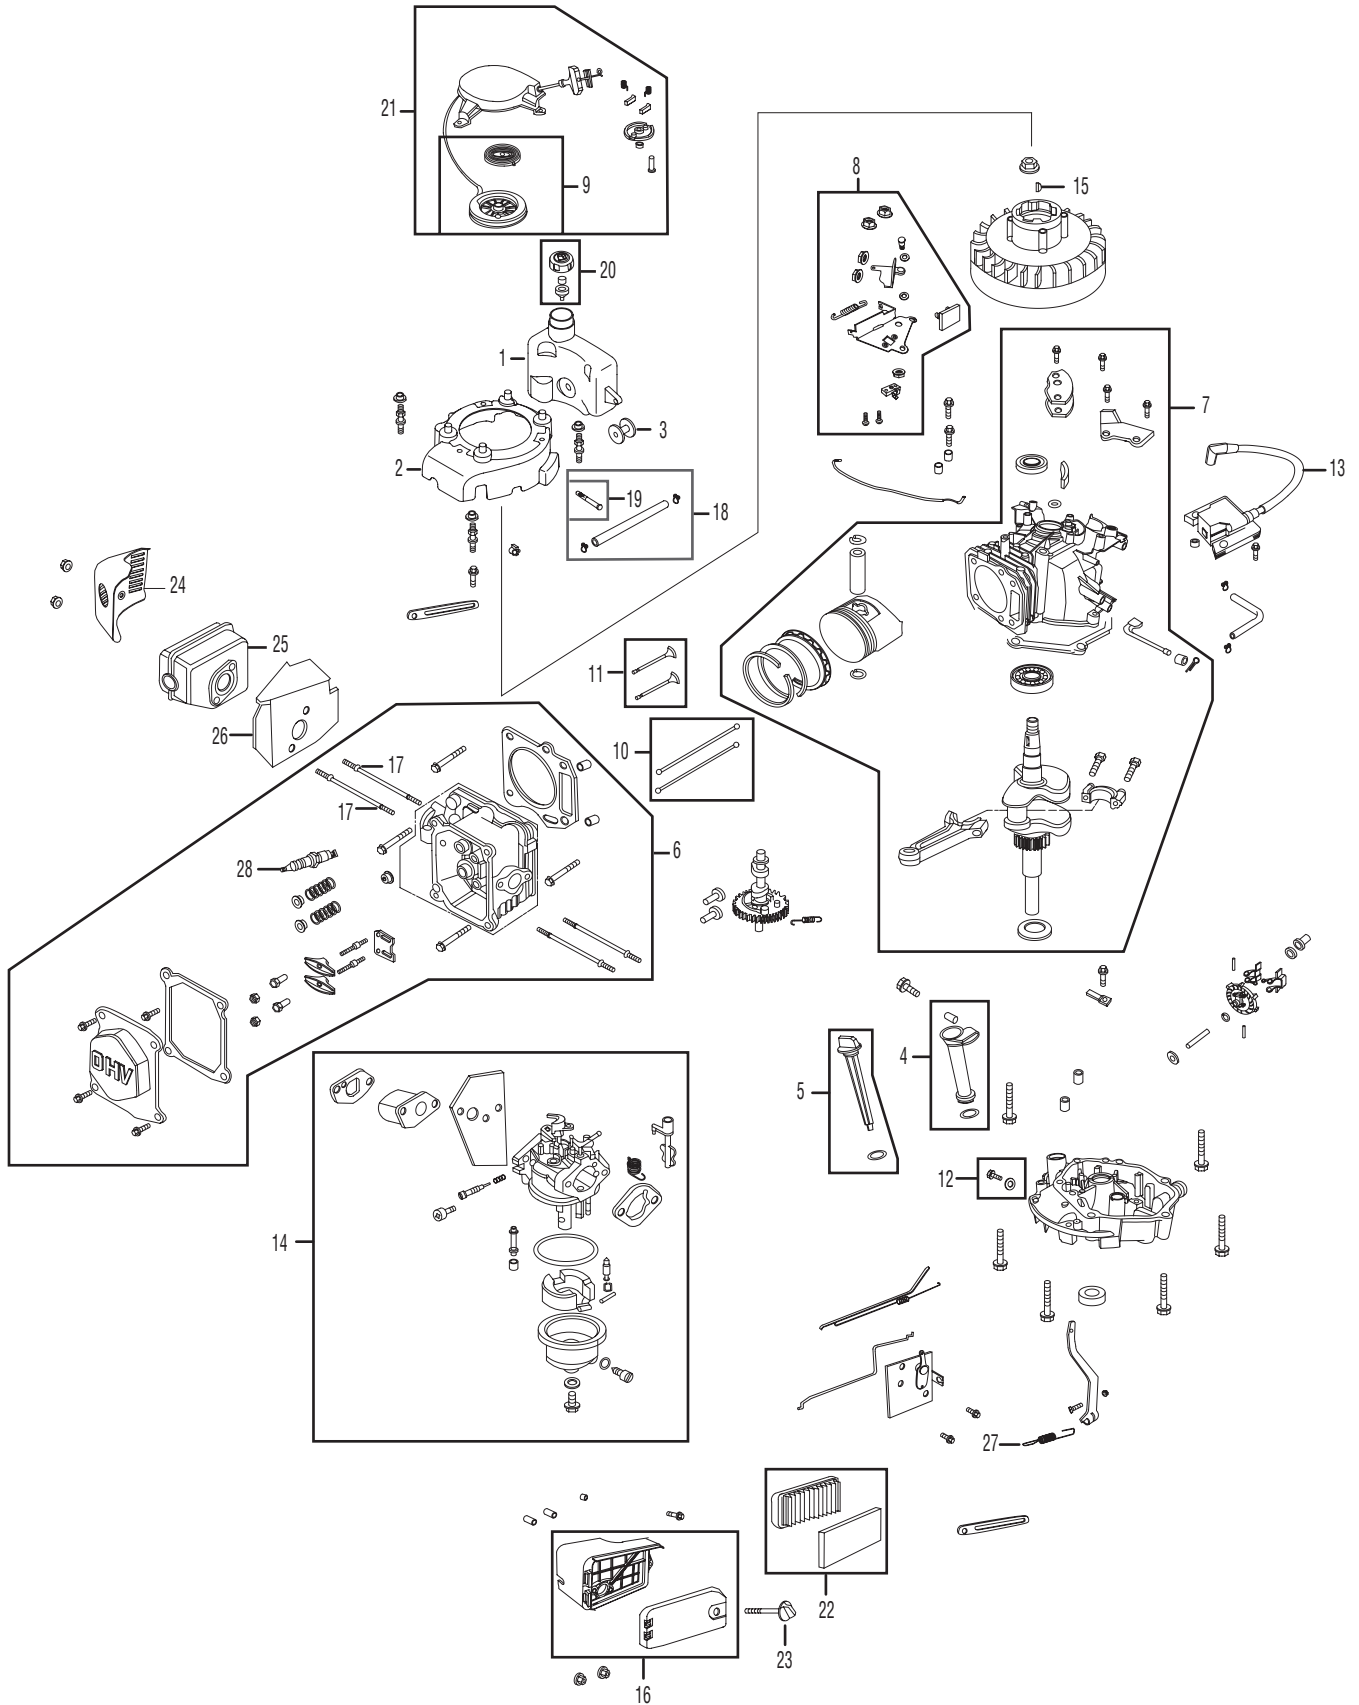

Engine Model - 1P61

Ref No.	Part Number	Description
1.	951-10337	Fuel Tank
2.	951-10336	Flywheel Shroud
3.	951-10335	Rubber Fuel Tank Mounting Washer
4.	951-10334	Oil Filler Tube Assembly
5.	951-10333	Dipstick Assembly
6.	951-10330	Cylinder Head Complete
7.	951-10851	Short Block Assembly
8.	951-10320	Stop Switch and Brake Assembly
9.	951-10319	Recoil Spring and Pulley Assembly
10.	951-10314	Push Rod Kit
11.	951-10313	Valve Kit
12.	951-10370	Oil Drain Plug and Washer Assembly
13.	951-10367	Ignition Coil
14.	951-10883	Carburetor Assembly
15.	951-10307	Flywheel Key
16.	951-10305	Air Cleaner Housing Assembly Complete
17.	951-10304	Muffler Stud Assembly
18.	951-10363	Fuel Line Kit – Inc. hoses, clamps & filter
19.	951-10358	Fuel Filter
20.	951-10300	Fuel Cap Assembly
21.	951-10299	Recoil Starter Assembly
22.	951-10298	Air Cleaner Kit
23.	951-10297	Air Cleaner Thumb Screw
24.	951-10296	Muffler Guard
25.	951-10295	Muffler
26.	951-10294	Muffler Gasket /Heat Shield
27.	951-10293	Governor Return Spring
28.	951-10292	Spark Plug
-	952Z1P61	Engine – Complete
-	951-10324	Carburetor Kit – Major
-	951-10322	Carburetor Kit – Minor
-	951-10316	Gasket Kit – Complete
-	951-10315	Gasket Kit – External

NOTE: Illustrated parts without a numeric call-out are not servicable components.