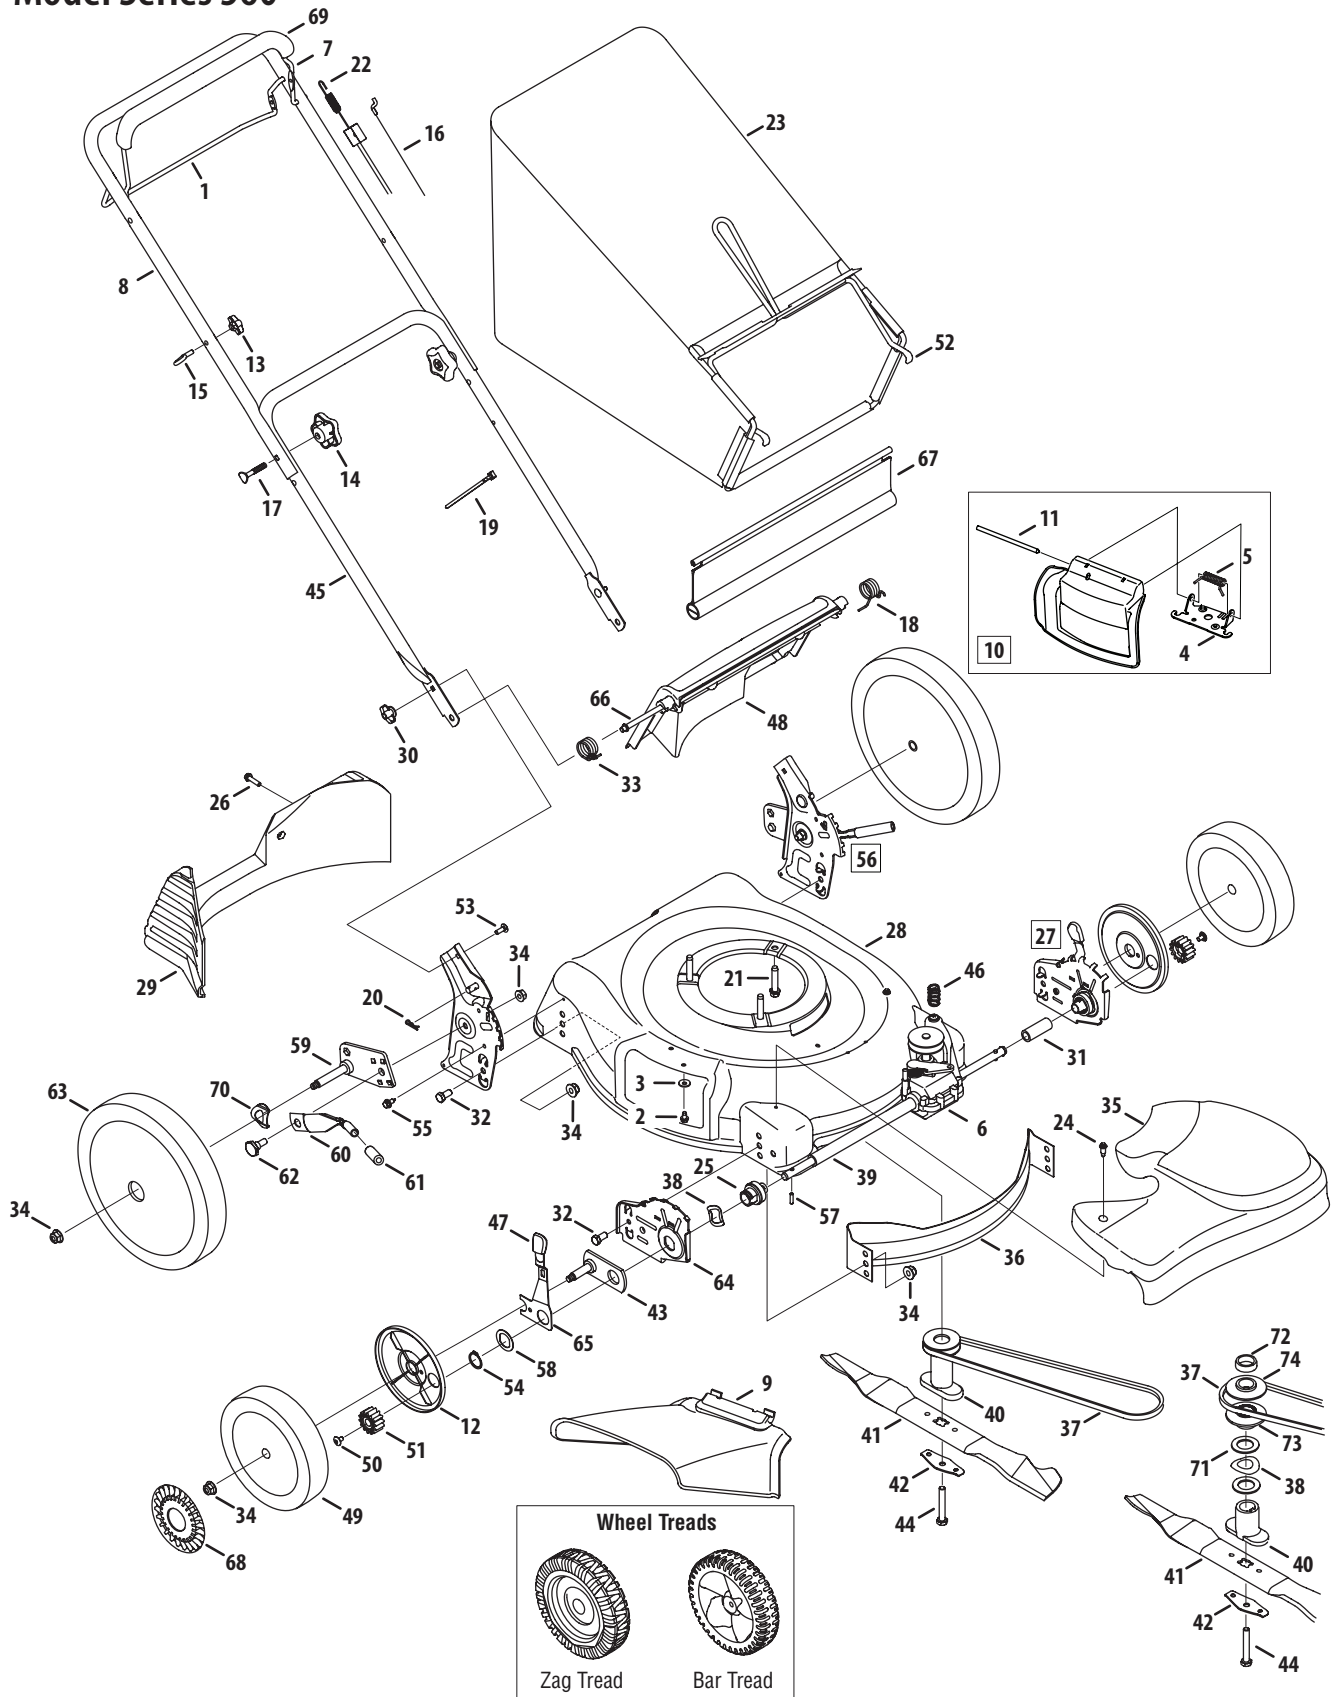

Model Series 560

NOTE: Mower features/components vary by model. NOT all parts pictured above and listed on the following pages are standard equipment.

Crank Baffle 931-06029
 Crank Baffle Kit 753-06116

Ref No.	Part Number	Description
1	747-1214	Drive Control
2	710-0599	TT Screw 1/4-20 x 0.5
3	736-0270	Bell Washer.265 x 0.75
4	17032A	Deflector Chute Adapter
5	732-1014	Torsion Spring
6	618-04376A	Transmission Assembly
7	747-1161A	Blade Control
8	749-1092A	Upper Handle
9	731-04177	Chute Deflector
10	687-02055	Mulch Plug Complete
11	747-0710	Hinge Pin
12	782-7551A	Wheel Dust Cap
13	720-0279	Handle Knob
14	720-04072	Star Knob
15	710-1205	Eye Bolt
16	746-1113	Control Cable - 37.750"
	746-1132	Control Cable - 40.75"
17	710-1174	Carriage Bolt 5/16-18 x 2.0
18	732-04089A	Torsion Spring - LH
19	726-0240	Cable Tie
20	714-0104	Cotter Pin
21	710-0654A	Self-Tapping Sems Screw
22	746-04203	Drive Cable - 51"
23	664-04027	Grassbag Assembly - Yardman
	664-04007A	Grassbag Assembly - Black
24	710-1650	Shoulder Screw # 12 -24
25	687-02347	Front Bearing Assembly
26	710-1241	Screw, 1/4-15 x 1.000
27	687-02194A	Height Adjustment Ass'y - RH
	687-02193A	Height Adjustment Ass'y - LH
28	787-01278	21" Deck