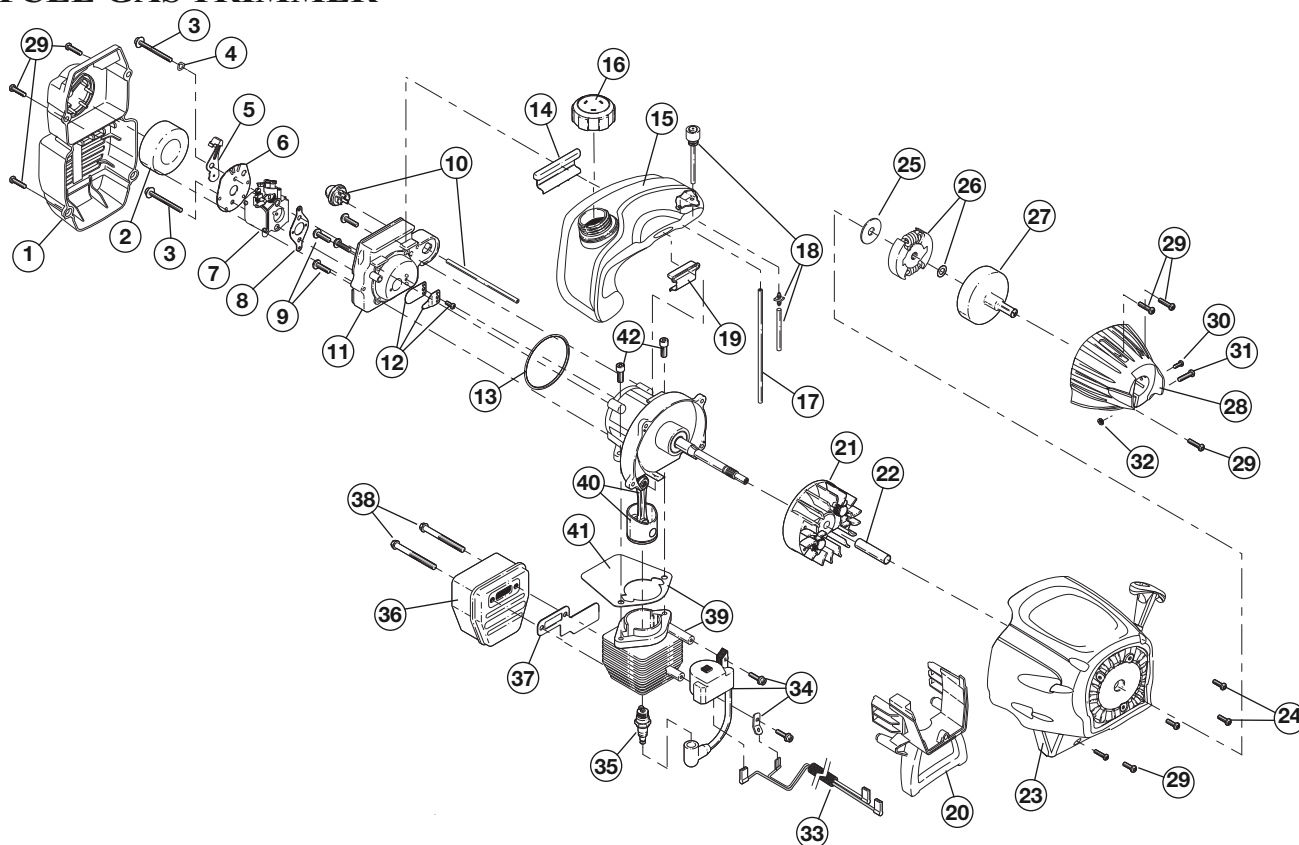

REPLACEMENT PARTS - MODEL TB20CS

2-CYCLE GAS TRIMMER

Item	Part No.	Description	Item	Part No.	Description
1	753-04511	Air Cleaner Cover Assembly (includes 2 & 29)	23	753-05775	Starter Housing Assembly (includes 24 & 29)
2	791-180350B	Air Cleaner Filter	24	791-181862	Housing Screw
3	791-180351	Carburetor Mounting Screw Assembly	25	791-182396	Clutch Washer
4	791-180226	Wavy Washer	26	753-05722	Clutch Rotor Assembly
5	753-04418	Choke Lever Assembly	27	753-05723	Clutch Drum Assembly
6	753-04419	Choke Plate Assembly (includes 5)	28	753-04403	Clutch Cover Assembly (includes 29-32)
7	753-05133	Carburetor Assembly (includes 8 & 18)	29	791-181345	Cover Screw
8	791-610675	Carburetor Gasket	30	791-182519	Anti-Rotation Screw
9	791-181860	Carb Mount Screw	31	753-04003	Clamping Screw
10	791-683947B	Primer & Hose Assembly	32	791-180217	Clamping Nut
11	753-1196	Carb Mount Assembly (includes 9, 12 & 13)	33	753-05025	Wire Leads and Sleeve
12	791-684451	Reed Assembly	34	753-04336	Module Assembly
13	753-05487	O-Ring	35	791-610311B	Spark Plug
14	791-612134	Rear Mounting Pad	36	753-05169	Muffler Assembly (includes 37, 38 & Spark Arrestor)
15	753-04307	Fuel Tank Assembly (includes 16-18)	37	753-04619	Exhaust Gasket
16	791-182529	Fuel Cap Assembly	38	753-04620	Muffler Mounting Bolts
17	791-181086	Fuel Return Line	39	753-04814	Cylinder Assembly (includes 41 & 42)
18	753-04233	Fuel Line Assembly	40	753-04367	Piston and Rod Assembly
19	791-145308	Front Mounting Pad	41	753-04182	Cylinder Gasket
20	753-04409	Shroud Extension & Stand (includes 29)	42	791-182723	Cylinder Bolt
21	753-05240	Flywheel Assembly	*	753-1209	Piston Ring Set
22	791-181525	Spacer	*	753-04812	Short Block Assembly (includes Crankcase, 9, 35 & 39-42)
			*	791-181599	Clutch Springs (Qty. 2)
			*		Items Not Shown