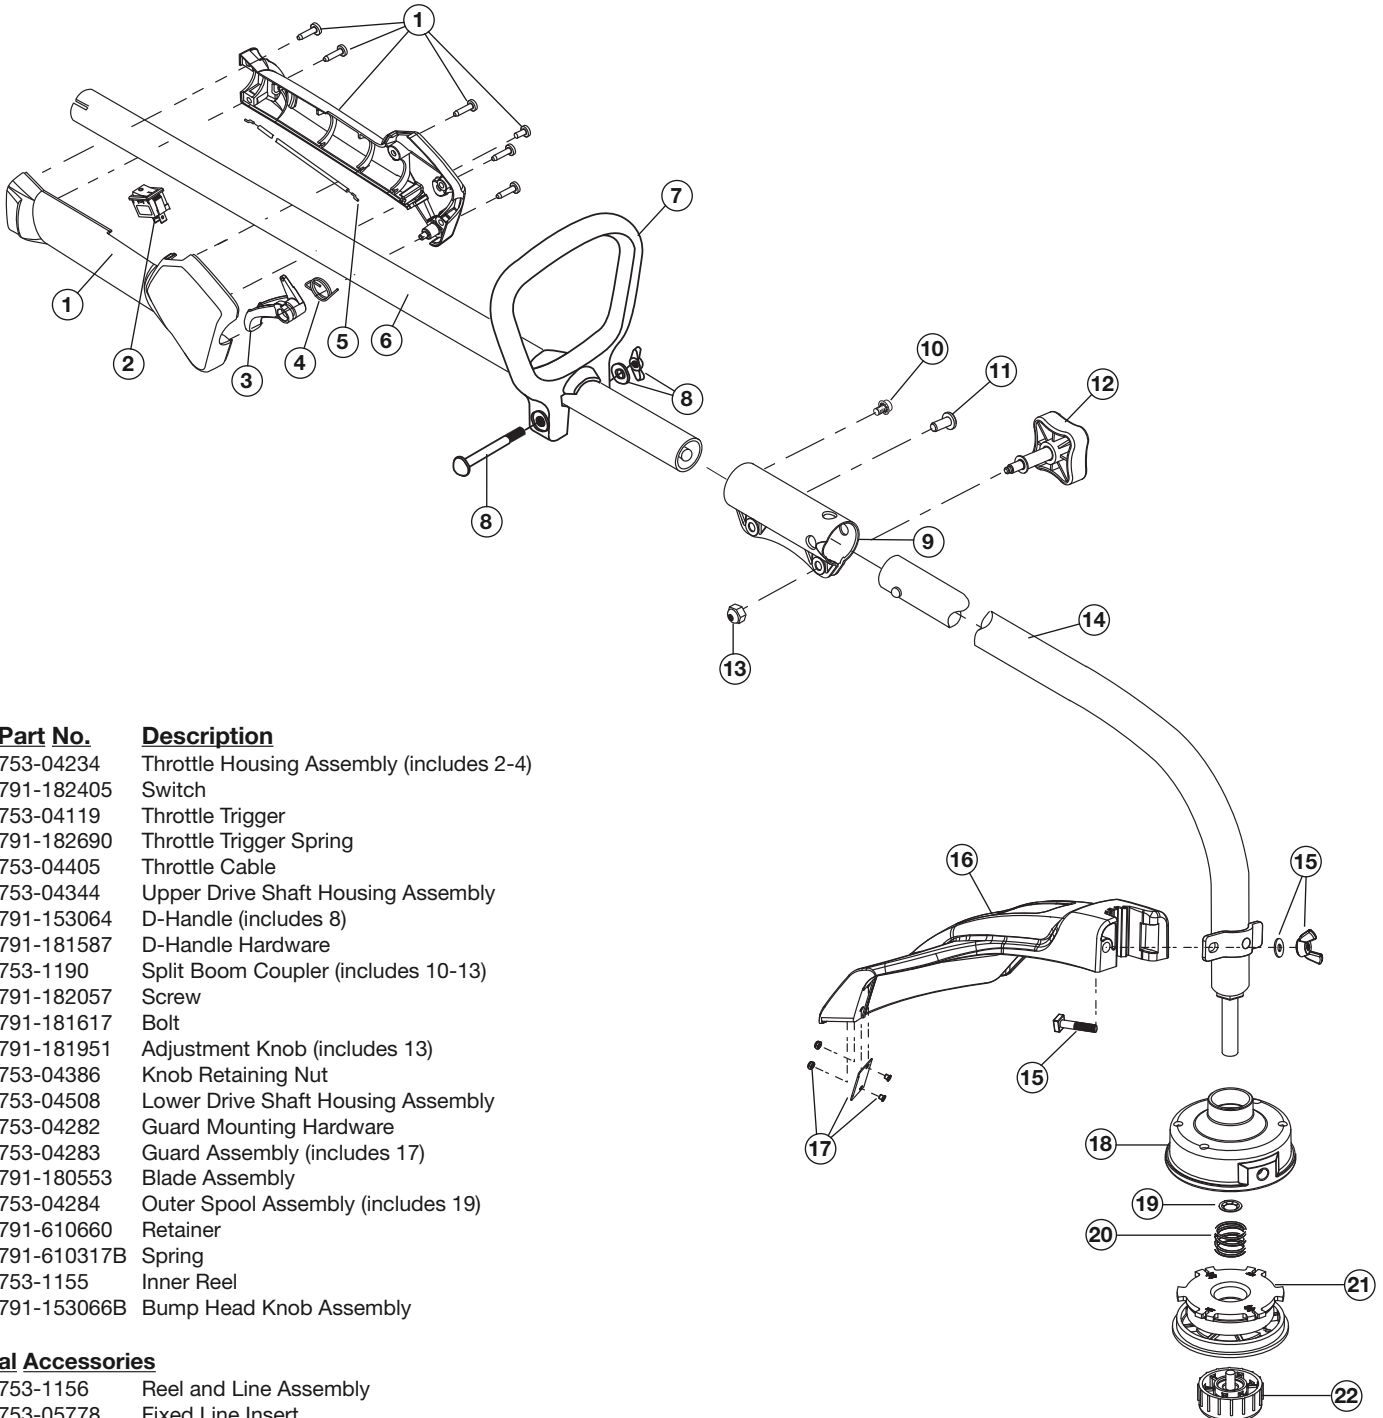

REPLACEMENT PARTS - MODEL TB20CS 2-CYCLE GAS TRIMMER

Item	Part No.	Description
1	753-04234	Throttle Housing Assembly (includes 2-4)
2	791-182405	Switch
3	753-04119	Throttle Trigger
4	791-182690	Throttle Trigger Spring
5	753-04405	Throttle Cable
6	753-04344	Upper Drive Shaft Housing Assembly
7	791-153064	D-Handle (includes 8)
8	791-181587	D-Handle Hardware
9	753-1190	Split Boom Coupler (includes 10-13)
10	791-182057	Screw
11	791-181617	Bolt
12	791-181951	Adjustment Knob (includes 13)
13	753-04386	Knob Retaining Nut
14	753-04508	Lower Drive Shaft Housing Assembly
15	753-04282	Guard Mounting Hardware
16	753-04283	Guard Assembly (includes 17)
17	791-180553	Blade Assembly
18	753-04284	Outer Spool Assembly (includes 19)
19	791-610660	Retainer
20	791-610317B	Spring
21	753-1155	Inner Reel
22	791-153066B	Bump Head Knob Assembly