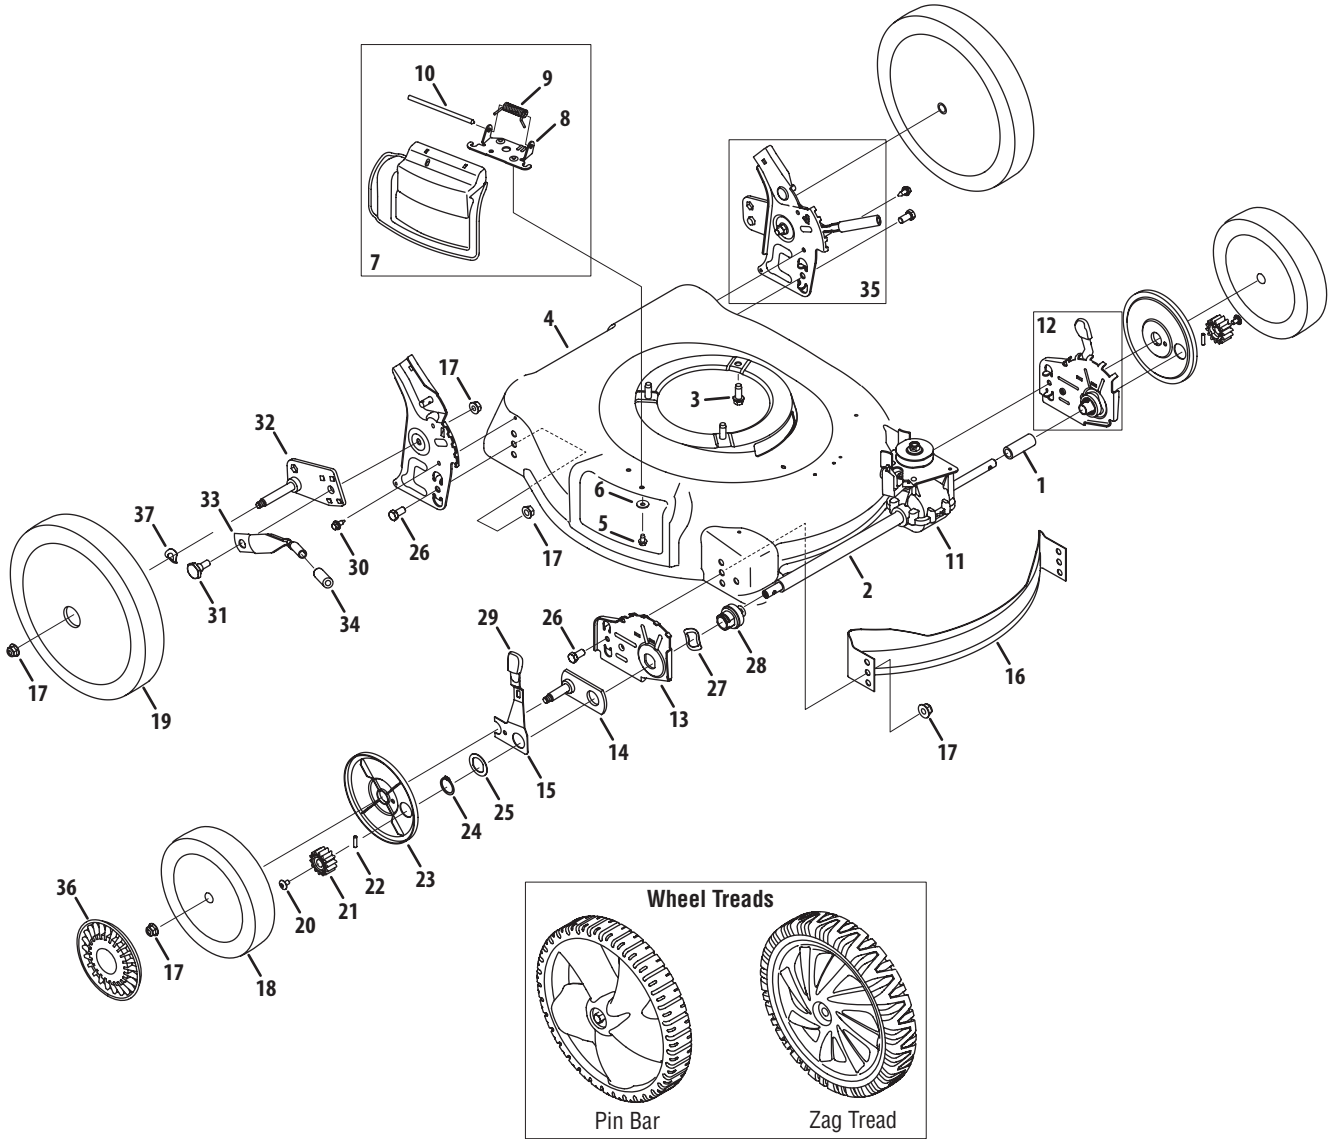

Model Series V560

Ref No.	Part Number	Description
1	746-04206A	Variable Speed Cable
2	731-04150C	Rear Baffle 21" Rd.
3	710-1241	Screw, 1/4-15 x 1.000
4	731-04204†	Deluxe Bail Cover - Yellow
	731-2626†	Deluxe Bail Cover - Gray
5	747-1161A	Blade Control
6	749-04206A	Upper Handle
7	787-01258A	Cable Mount Bracket
8	753-05096A	Control Lever Assembly
9	720-0279	Handle Knob
10	720-04072	Star Knob
11	710-1205	Eye Bolt
12	746-1130	Control Cable - 40"
13	710-1174	Carriage Bolt, 5/16-18 x 2.0
14	726-0240	Cable Tie
15	714-0104	Cotter Pin
16	712-0397	Wing Nut
17	664-04027	Grassbag Assembly - Yardman
	664-04007A	Grassbag Assembly - Black
18	747-04080A	Grass Bag Frame
19	736-0524B	Blade Bell Support
20	731-05642	Rear Trailing Shield
21	731-05865	Rear Discharge Door
22	710-0703	Carriage Bolt, 1/4-20

† If Equipped

†† Equipped with 25mm Blade Adapter

Model Series V560

Ref No.	Part Number	Description
1	750-04405	Slev. Spacer, 1.8" Lg.
2	750-04404	Sleeve Spacer, 9.10" Lg.
3	710-0654A	Self-Tapping Sems Screw
4	787-01278	21" Deck 3 in 1 SP
5	710-0599	TT Screw, 1/4-20 x 0.5
6	736-0270	Bell Washer
7	687-02055	Hinged Mulch Plug Assembly
8	17032A	Chute Deflector Adapter
9	732-1014	Torsion Spring
10	747-0710	Hinge Pin
11	618-04377A	Transmission Assembly
12	687-02193A	Height Adj. Assembly - LH
	687-02194A	Height Adj. Assembly - RH
13	787-01298	Front Height Adj. Plate - RH
	787-01299	Front Height Adj. Plate - LH
14	687-02334	Pivot Plate Assembly
15	732-0706	Front Lever - RH
	732-0707	Front Lever - LH
16	782-5002B	Front Baffle
17	712-04065	Flange Lock Nut, 3/8-16
18	634-04100	Front Wheel, 8 x 1.8, Pin Bar
	734-2042	Front Wheel, 8 x 2.125, Zag
19	734-04089	Rear Wheel, 12 x 1.8, Pin Bar