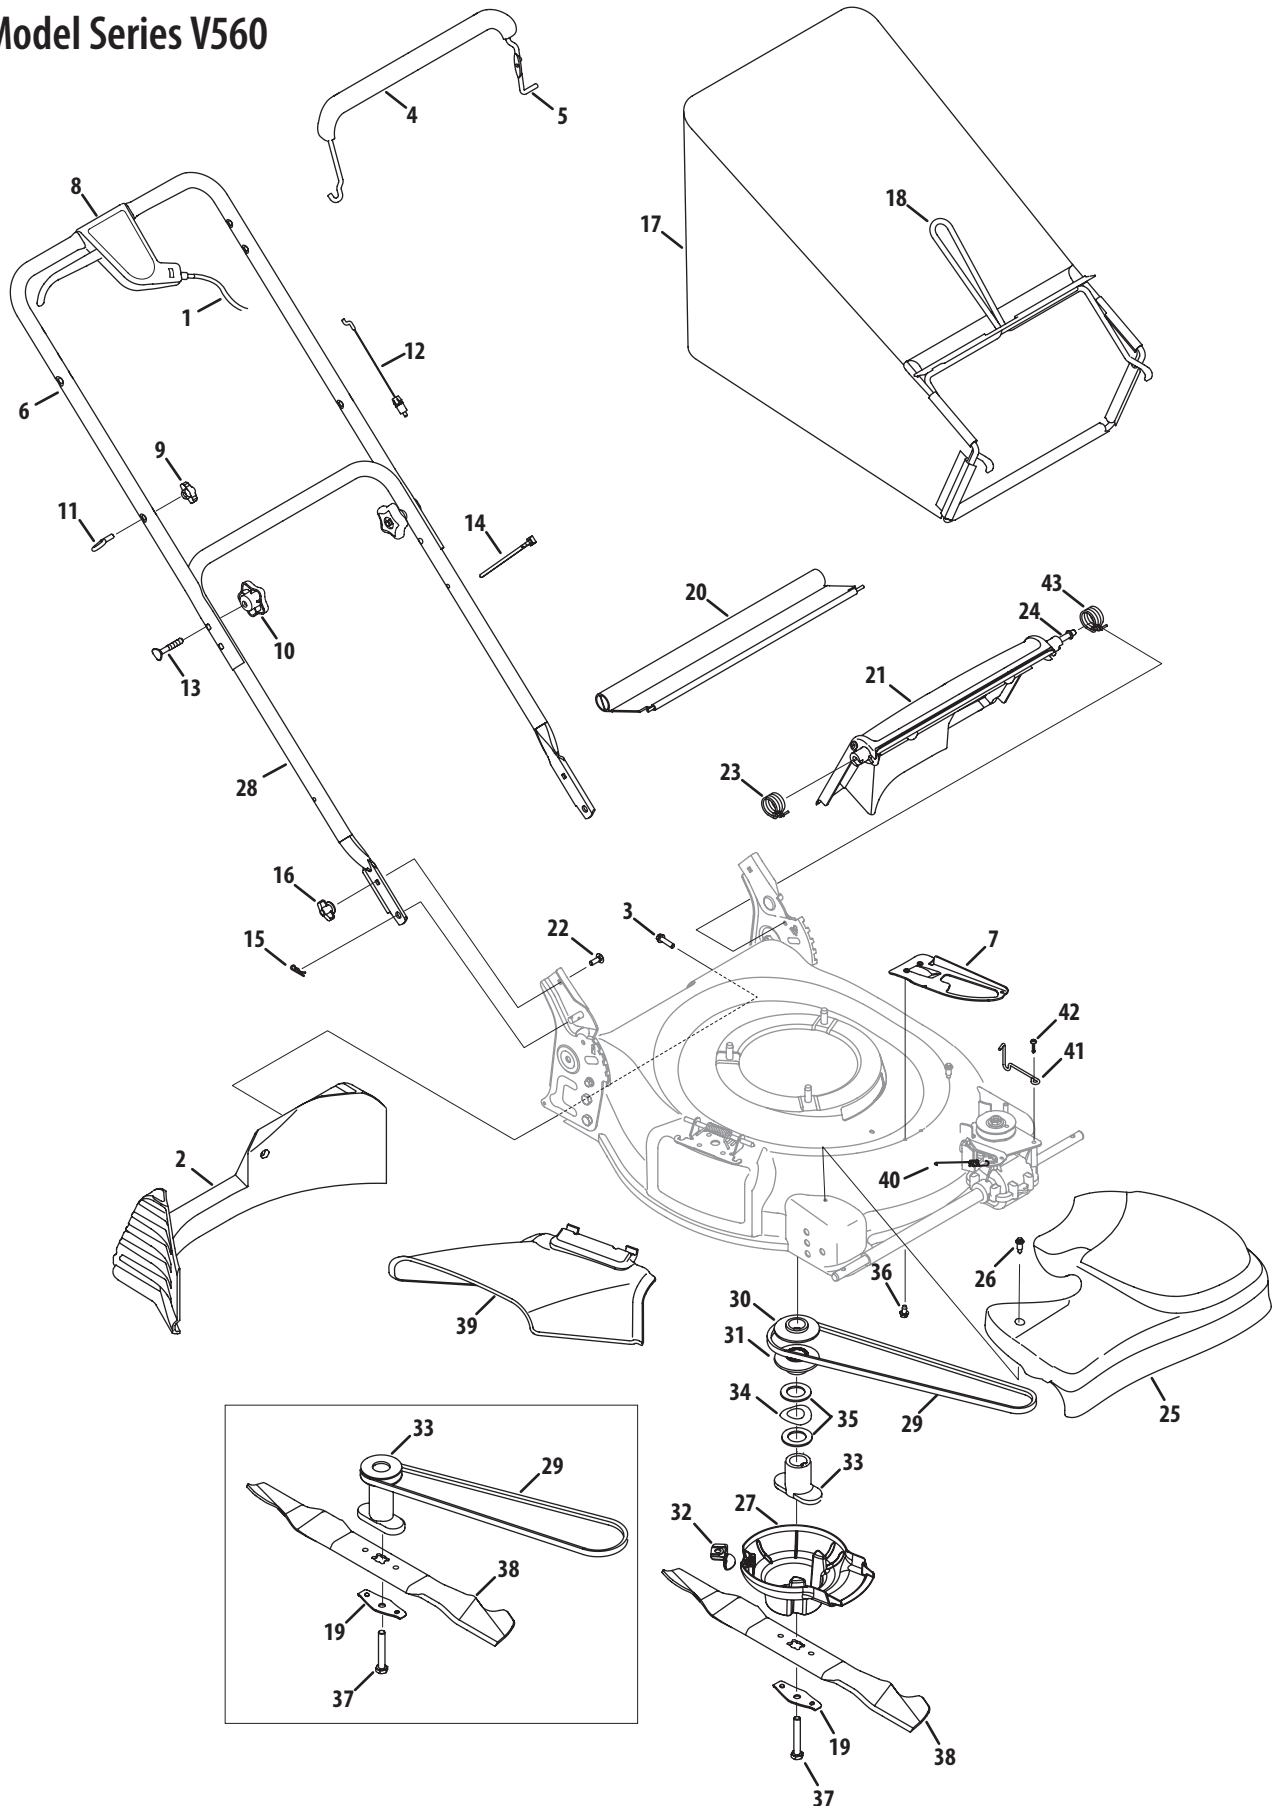

Model Series V560

Ref No.	Part Number	Description
1	746-04206A	Variable Speed Cable
2	731-04150C	Rear Baffle 21" Rd.
3	710-1241	Screw, 1/4-15 x 1.000
4	731-04204†	Deluxe Bail Cover - Yellow
	731-2626†	Deluxe Bail Cover - Gray
5	747-1161A	Blade Control
6	749-04206A	Upper Handle
7	787-01258A	Cable Mount Bracket
8	753-05096A	Control Lever Assembly
9	720-0279	Handle Knob
10	720-04072	Star Knob
11	710-1205	Eye Bolt
12	746-1130	Control Cable - 40"
13	710-1174	Carriage Bolt, 5/16-18 x 2.0
14	726-0240	Cable Tie
15	714-0104	Cotter Pin
16	712-0397	Wing Nut
17	664-04027	Grassbag Assembly - Yardman
	664-04007A	Grassbag Assembly - Black
18	747-04080A	Grass Bag Frame
19	736-0524B	Blade Bell Support
20	731-05642	Rear Trailing Shield
21	731-05865	Rear Discharge Door
22	710-0703	Carriage Bolt, 1/4-20

Ref No.	Part Number	Description
23	732-04090A	Torsion Spring - RH
24	747-04588	Pivot Rod
25	731-05021A	Transmission Cover - Yellow
	731-05250	Transmission Cover - Gray
26	710-1650	Shoulder Screw, # 12 -24
27	731-06029	Engine Baffle
28	749-0928A	Lower Handle
29	754-04082A	V-Belt
30	756-04161††	Upper Pulley Half, 25mm x 2.62
31	756-04160††	Lower Pulley Half, 25mm x 2.62
32	787-01593	Baffle Bracket
33	748-04082	Blade Adapter, 25mm
	748-04015A	Blade Adapter, One Piece
34	736-0447††	Space Washer
35	736-0277††	Flat Washer
36	710-0896	Scr., 1/4-14 x.625
37	710-1257	Hex Screw, 3/8-24 x 2.50
38	742-0741	21" Mulching Blade
39	731-04177	Side Discharge Chute
40	732-04317	Extension Spring
41	732-04294	Belt Keeper Wire
42	710-04329	Torx Screw
43	732-04089A	Torsion Spring - LH

† If Equipped

†† Equipped with 25mm Blade Adapter