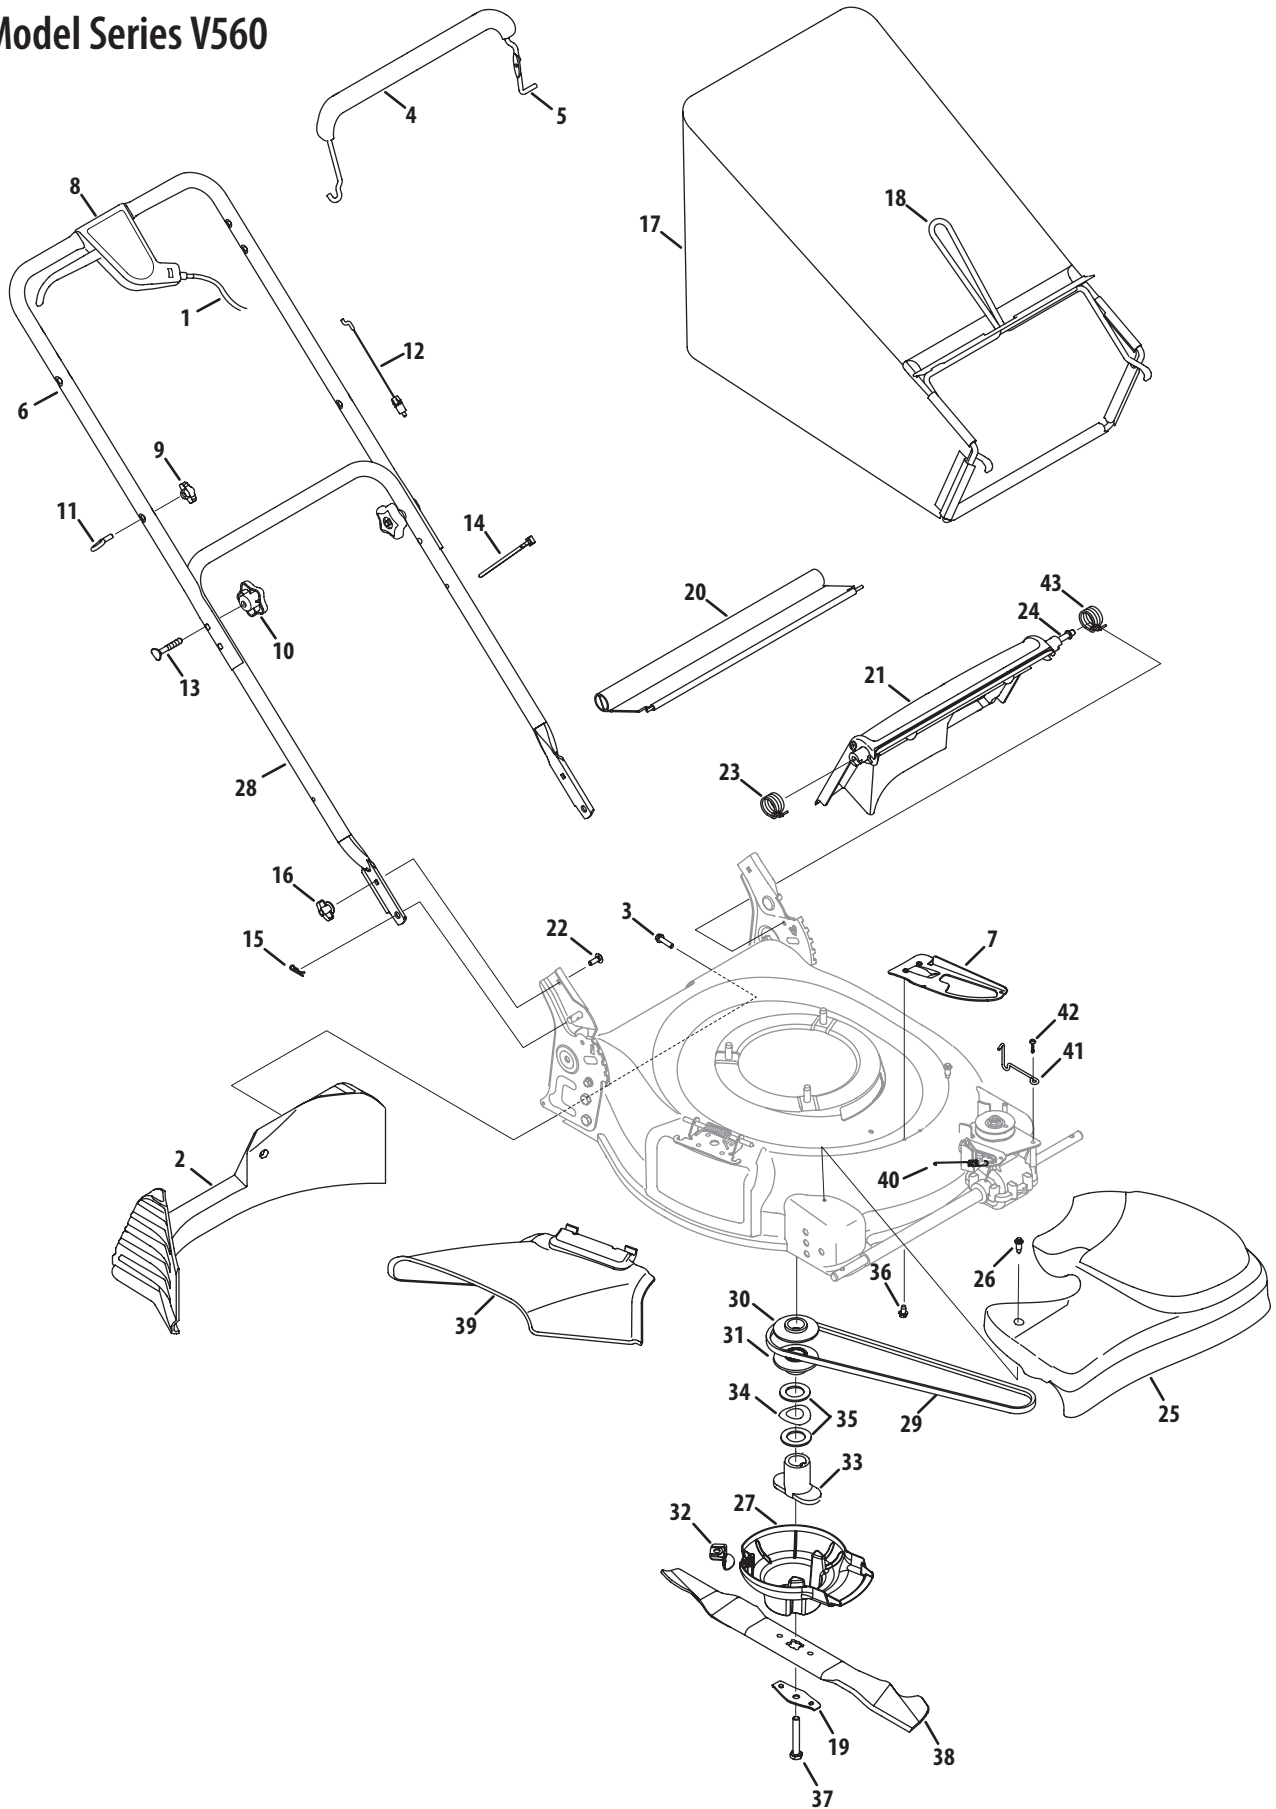

Model Series V560

Model Series V560

Ref No.	Part Number	Description
1	746-04206A	Variable Speed Cable
2	731-04150C	Rear Baffle 21" Rd.
3	710-1241	Screw, 1/4-15 x 1.000
4	731-04204†	Deluxe Bail Cover
5	747-1161A	Blade Control
6	749-04206A	Upper Handle
7	787-01258A	Cable Mount Bracket
8	753-05096A	Control Lever Assembly
9	720-0279	Handle Knob
10	720-04072	Star Knob
11	710-1205	Eye Bolt
12	746-1130	Control Cable - 40"
13	710-1174	Carriage Bolt, 5/16-18 x 2.0
14	726-0240	Cable Tie
15	714-0104	Cotter Pin
16	712-0397	Wing Nut
17	664-04011	Grassbag Assembly
18	747-04080A	Grass Bag Frame
19	736-0524B	Blade Bell Support
20	731-05642	Rear Trailing Shield
21	731-05865	Rear Discharge Door
22	710-0703	Carriage Bolt, 1/4-20

Ref No.	Part Number	Description
23	732-04090A	Torsion Spring - RH
24	747-04588	Pivot Rod
25	731-05020A	Transmission Cover (Black)
26	710-1650	Shoulder Screw, # 12 -24
27	731-06029	Engine Baffle
28	749-0928A	Lower Handle
29	754-04082A	V-Belt
30	756-04161	Upper Pulley Half, 25mm x 2.62
31	756-04160	Lower Pulley Half, 25mm x 2.62
32	787-01593	Baffle Bracket
33	748-04082	Blade Adapter
34	736-0447	Space Washer
35	736-0277	Flat Washer
36	710-0896	Scr., 1/4-14 x.625
37	710-1257	Hex Screw, 3/8-24 x 2.50
38	742-0741	21" Mulching Blade
39	731-04177	Side Discharge Chute
40	732-04317	Extension Spring
41	732-04294	Belt Keeper Wire
42	710-04329	Torx Screw
43	732-04089A	Torsion Spring - LH