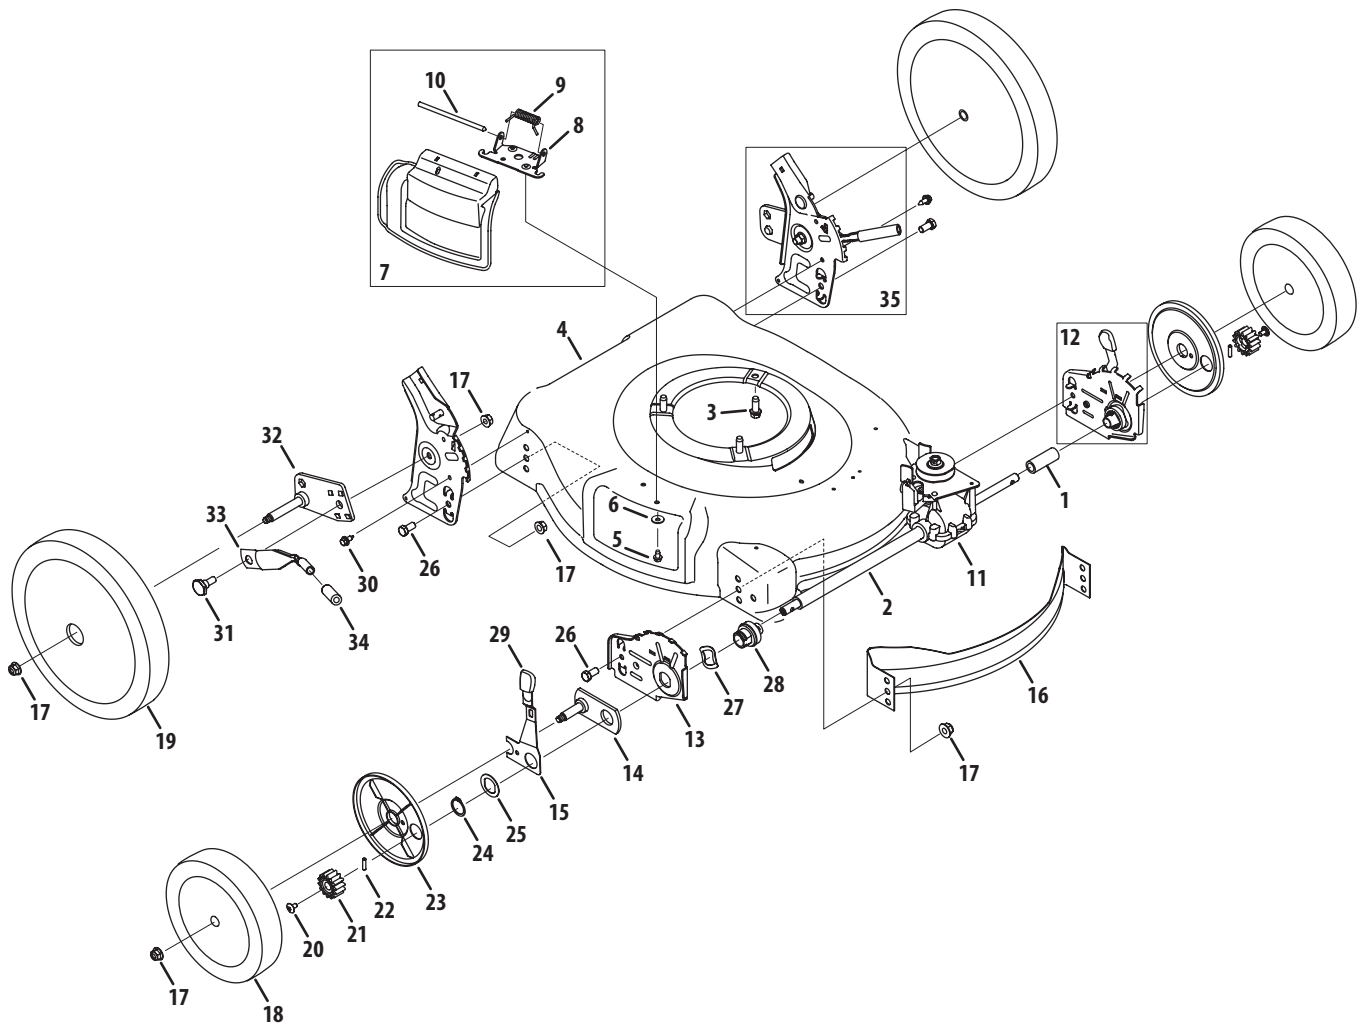

Model Series V560

Model Series V560

Ref No.	Part Number	Description
1	750-04405	Slev. Spacer, 1.8" Lg.
2	750-04404	Sleeve Spacer, 9.10" Lg.
3	710-0654A	Self-Tapping Sems Screw
4	787-01278	21" Deck 3 in 1 SP
5	710-0599	TT Screw, 1/4-20 x 0.5
6	736-0270	Bell Washer
7	687-02055	Hinged Mulch Plug Assembly
8	17032A	Chute Deflector Adapter
9	732-1014	Torsion Spring
10	747-0710	Hinge Pin
11	618-04377A	Transmission Assembly
12	687-02193A	Height Adj. Assembly - LH
	687-02194A	Height Adj. Assembly - RH
13	787-01298	Front Height Adj. Plate - RH
	787-01299	Front Height Adj. Plate - LH
14	687-02334	Pivot Plate Assembly
15	732-0706	Front Lever - RH
	732-0707	Front Lever - LH
16	782-5002B	Front Baffle
17	712-04065	Flange Lock Nut, 3/8-16
18	734-04018A	Front Wheel, 8 x 2.125

Ref No.	Part Number	Description
19	734-04127	Rear Wheel, 12 x 2.125
20	710-04531	Screw, 1/4-20 x .390
21	717-1762	Gear 14T RH FWD RH
	717-1761	Gear 14T LH FWD LH
22	715-0221	Dowel Pin
23	782-7551A	Wheel Dust Cap
24	716-0102	Snap Ring
25	736-0474	Flat Washer
26	710-0216	Hex Screw, 3/8-16 x.75
27	736-0447	Wave Washer
28	687-02347	Bearing Assembly
29	720-0426	Adjustment Knob
30	710-1652	TT Scr. w/Washer, 1/4-20 x.625
31	738-04266	Shoulder Scr., 500 Dia. x.385
32	687-02335	Pivot Arm Assembly - RH
	687-02336	Pivot Arm Assembly - LH
33	732-0866	Rear Spring Lever
34	720-0312	Foam Grip
35	687-02280A	Handle Bracket Assembly - LH
	687-02279A	Handle Bracket Assembly - RH