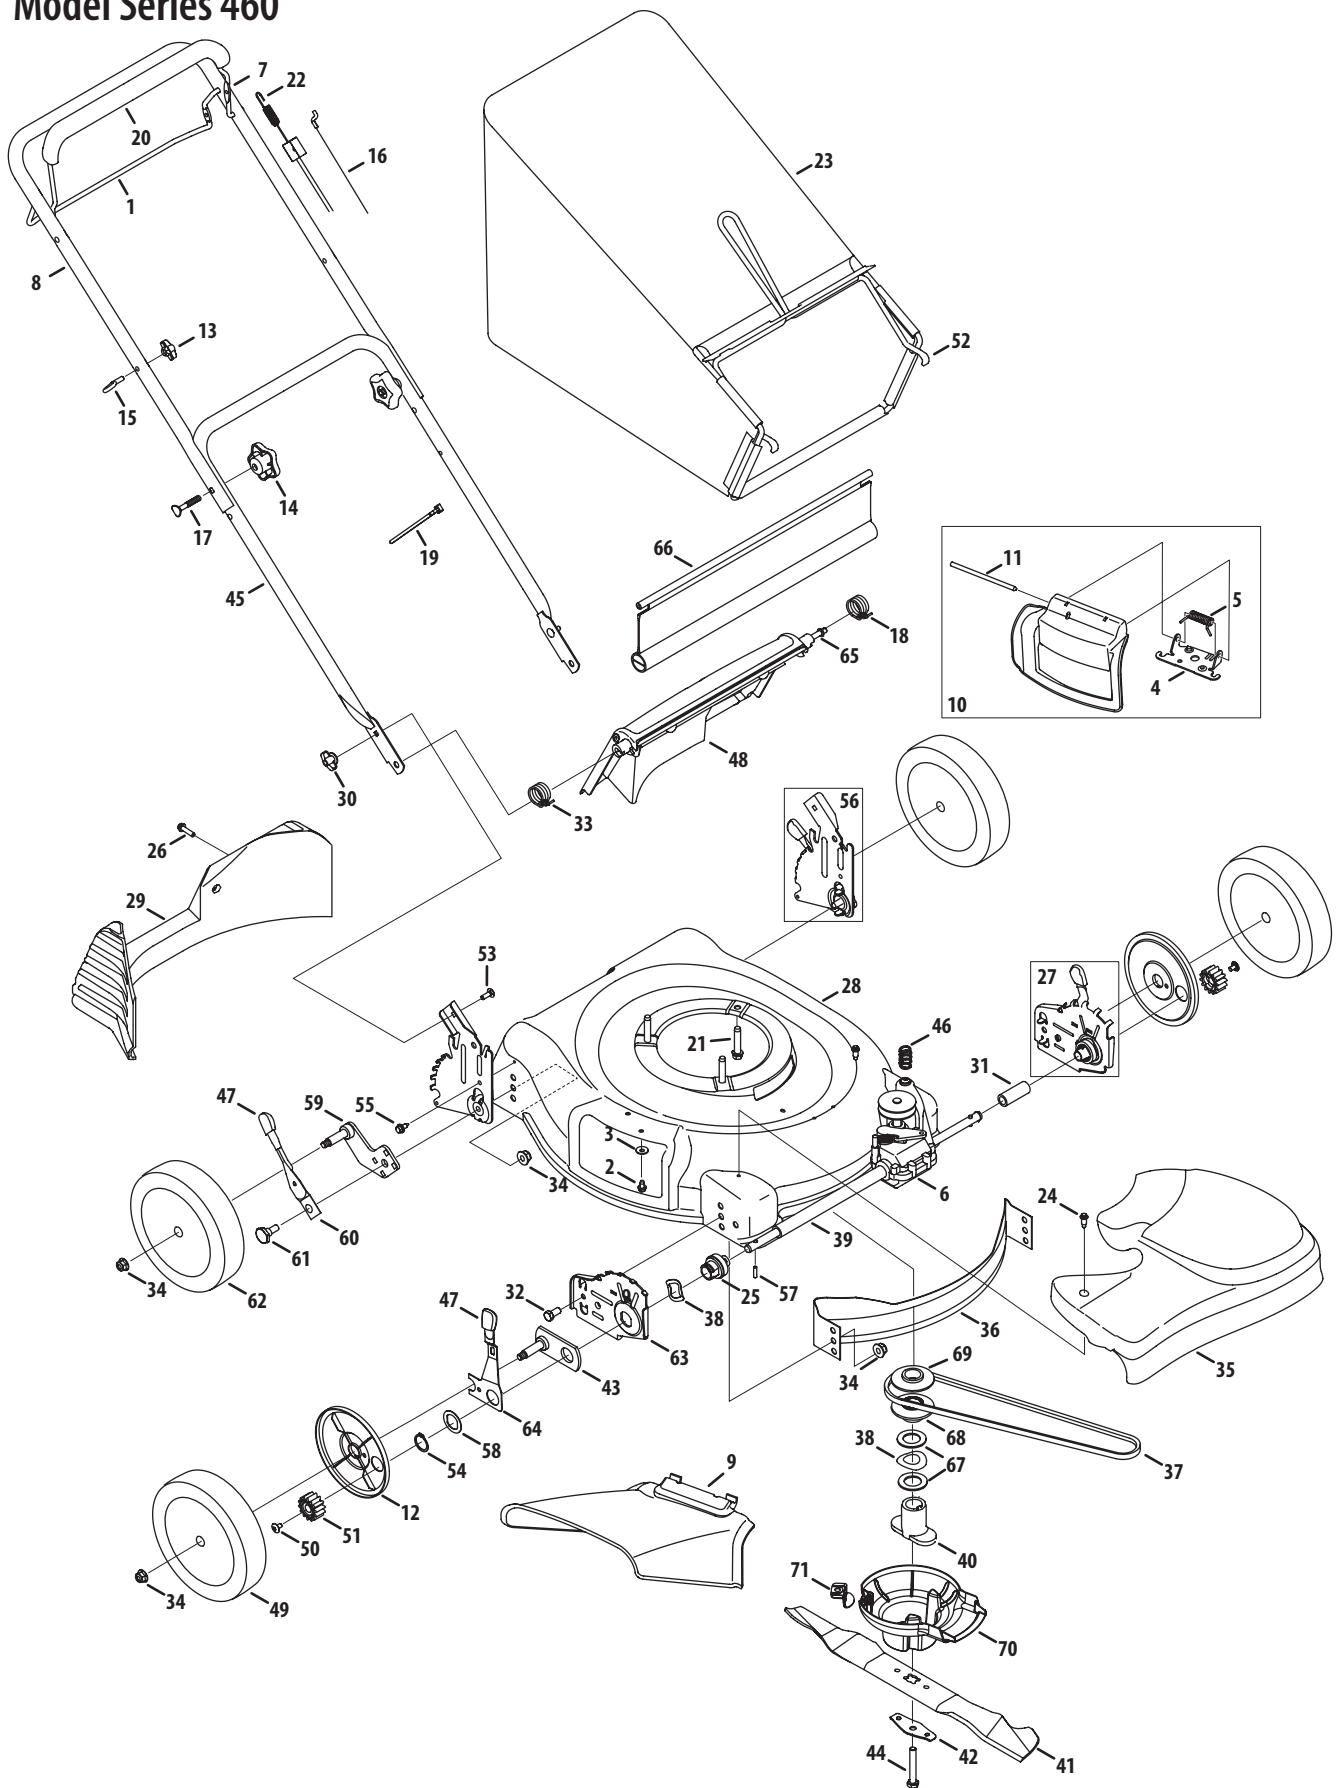

Model Series 460

Model Series 460

Ref No.	Part Number	Description
1	747-1214	Drive Control
2	710-0599	TT Screw 1/4-20 x 0.5
3	736-0270	Bell Washer.265 x 0.75
4	17032A	Deflector Chute Adapter
5	732-1014	Torsion Spring
6	618-04376A	Transmission Assembly
7	747-1161A	Blade Control
8	749-1092A	Upper Handle
9	731-04177	Chute Deflector
10	687-02055	Mulch Plug Complete
11	747-0710	Hinge Pin
12	782-7551A	Wheel Dust Cap
13	720-0279	Handle Knob
14	720-04072	Star Knob
15	710-1205	Eye Bolt
16	746-1132	Control Cable - 40.75"
17	710-1174	Carriage Bolt 5/16-18 x 2.0
18	732-04089A	Torsion Spring - LH
19	726-0240	Cable Tie
20	731-04204	Bail Cover
21	710-0654A	Self-Tapping Sems Screw
22	746-04203	Drive Cable - 51"
23	664-04011	Grassbag
24	710-1650	Shoulder Screw # 12 -24
25	687-02347	Front Bearing Assembly
26	710-1241	Screw, 1/4-15 x 1.000
27	687-02194A	Height Adjustment Ass'y - RH
	687-02193A	Height Adjustment Ass'y - LH
28	787-01278	21" Deck
29	731-04150C	Rear Baffle
30	712-0397	Wing Nut
31	750-04595	Slev. Spacer 1.4" Lg.
32	710-0216	Hex Screw, 3/8-16 x.75
33	732-04090A	Torsion Spring - RH
34	712-04065	Flange Lock Nut, 3/8-16
35	731-05020A	Transmission Cover
36	782-5002B	Front Baffle
37	754-0637A	V-Belt
38	736-0447	Wave Washer