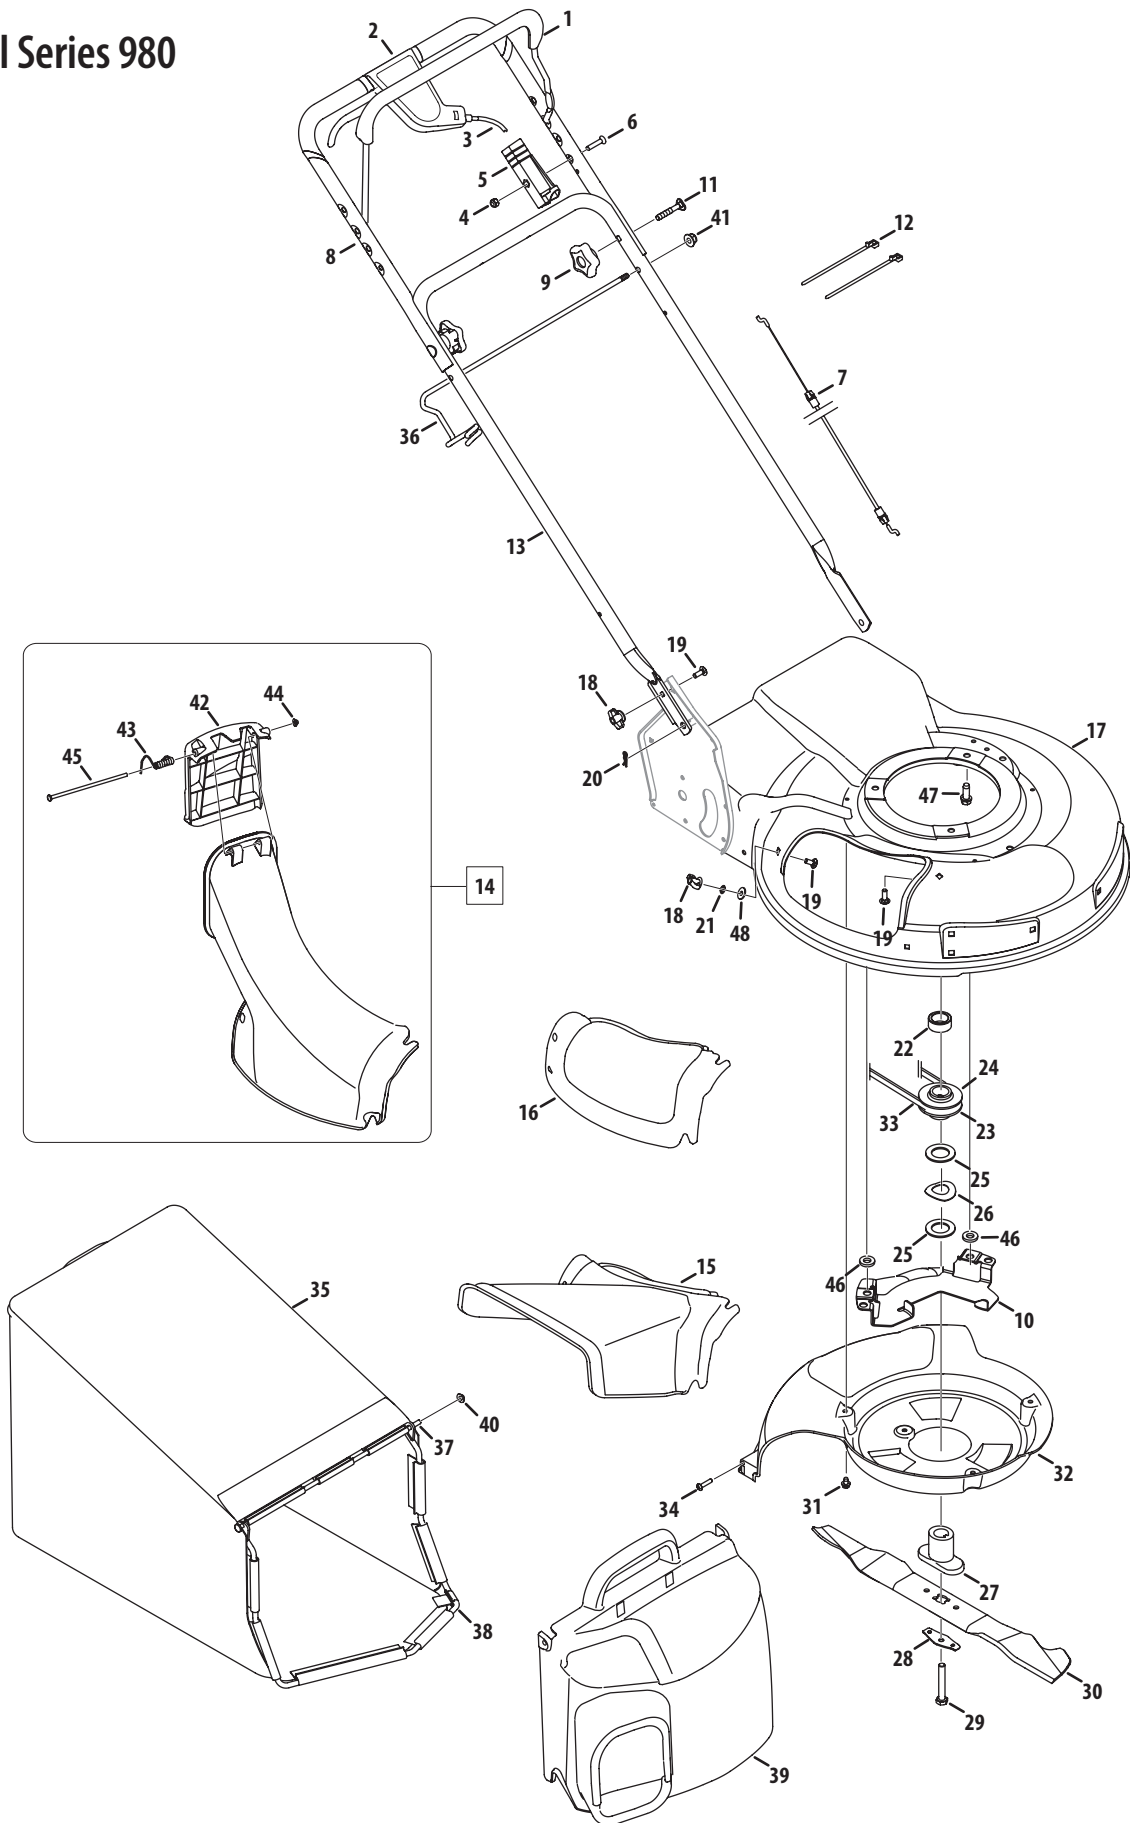

# Model Series 980

Ref No.	Part Number	Description
1	747-0824	Control Lever
2	753-05096A	Control Lever Assembly
3	746-0711B	Drive Cable 51"
4	712-0324	Top Lock Nut 1/4-20
5	746-0883	Control Housing
6	710-1270	Oval C-Sunk Screw
7	746-0557	Control Cable 47"
8	749-0439E	Upper Handle
9	720-04072	Star Knob
10	782-9063	Belt Keeper
11	710-1174	Carriage Bolt 5/16-18 x 2.0
12	726-0240	Cable Tie
13	749-0907B	Lower Handle
14	631-0066	Chute Assembly
15	731-1832	Side-Discharge Chute
16	731-1833A	Mulch Cover
17	782-0078B	Deck 21-inch
18	712-0397	Wing Nut
19	710-0703	Carriage Bolt 1/4-20 x .75"
20	714-0104	Cotter Pin
21	726-0233	Push Nut .25 x ID x .50 OD
22	750-04438A	Slv. Spcr., 25mm x 1.375 x .440
23	756-04160	Half Pulley: Key 25mm x 2.62 OD
24	756-04161	Half Pulley: Upper 25mm x 2.62

# Model Series 980

Ref No.	Part Number	Description
1	714-0474	Cotter Pin
2	710-1652	Screw 1/4-14 x .825
3	736-0264	Flat Washer.330 ID x.630 OD
4	714-0104	Cotter Pin
5	732-0306	Compression Spring
6	734-2044	Wheel, 9 x 2.125
7	712-0414	Top Lock Tab Weld Nut 1/4-20
8	16855	Ratchet Pawl Plate
9	10622B	Plastic Spring Ratchet
10	748-0381	Pawl RH
	748-0188B	Pawl LH
11	738-0137A	Shlder Screw.340 ID x.285 OD
12	748-0318	Wheel Ratchet
13	736-0270	Bell Washer.265 ID x.75 OD
14	710-0751	Hex Cap Screw 1/4-20 x.620
15	737-3000	Grease Fitting
16	736-0931	Flat Washer.203 ID x.403 OD
17	747-0924	Wheel Pin Lock
18	682-9020A	Caster Assembly RH
	682-9021A	Caster Assembly LH
19	682-9024	Caster Bracket Assembly RH
	682-9026	Caster Bracket Assembly LH
20	720-0223	Grip
21	732-0803A	Spring Lever
22	738-0529	Shoulder Nut.825 x .165 Lg.
23	736-0369	Flat Washer .508 ID x 1.0 OD
24	782-0566B	Pivot Arm Assembly
25	750-0515	Spacer .510 ID x .70 OD
26	741-0978	Slv Bearing .504 ID x .830 OD
27	750-1056	Shlder Spacer, .385ID x .715Lg
28	710-0653	Tap Screw 1/4-20 x .375