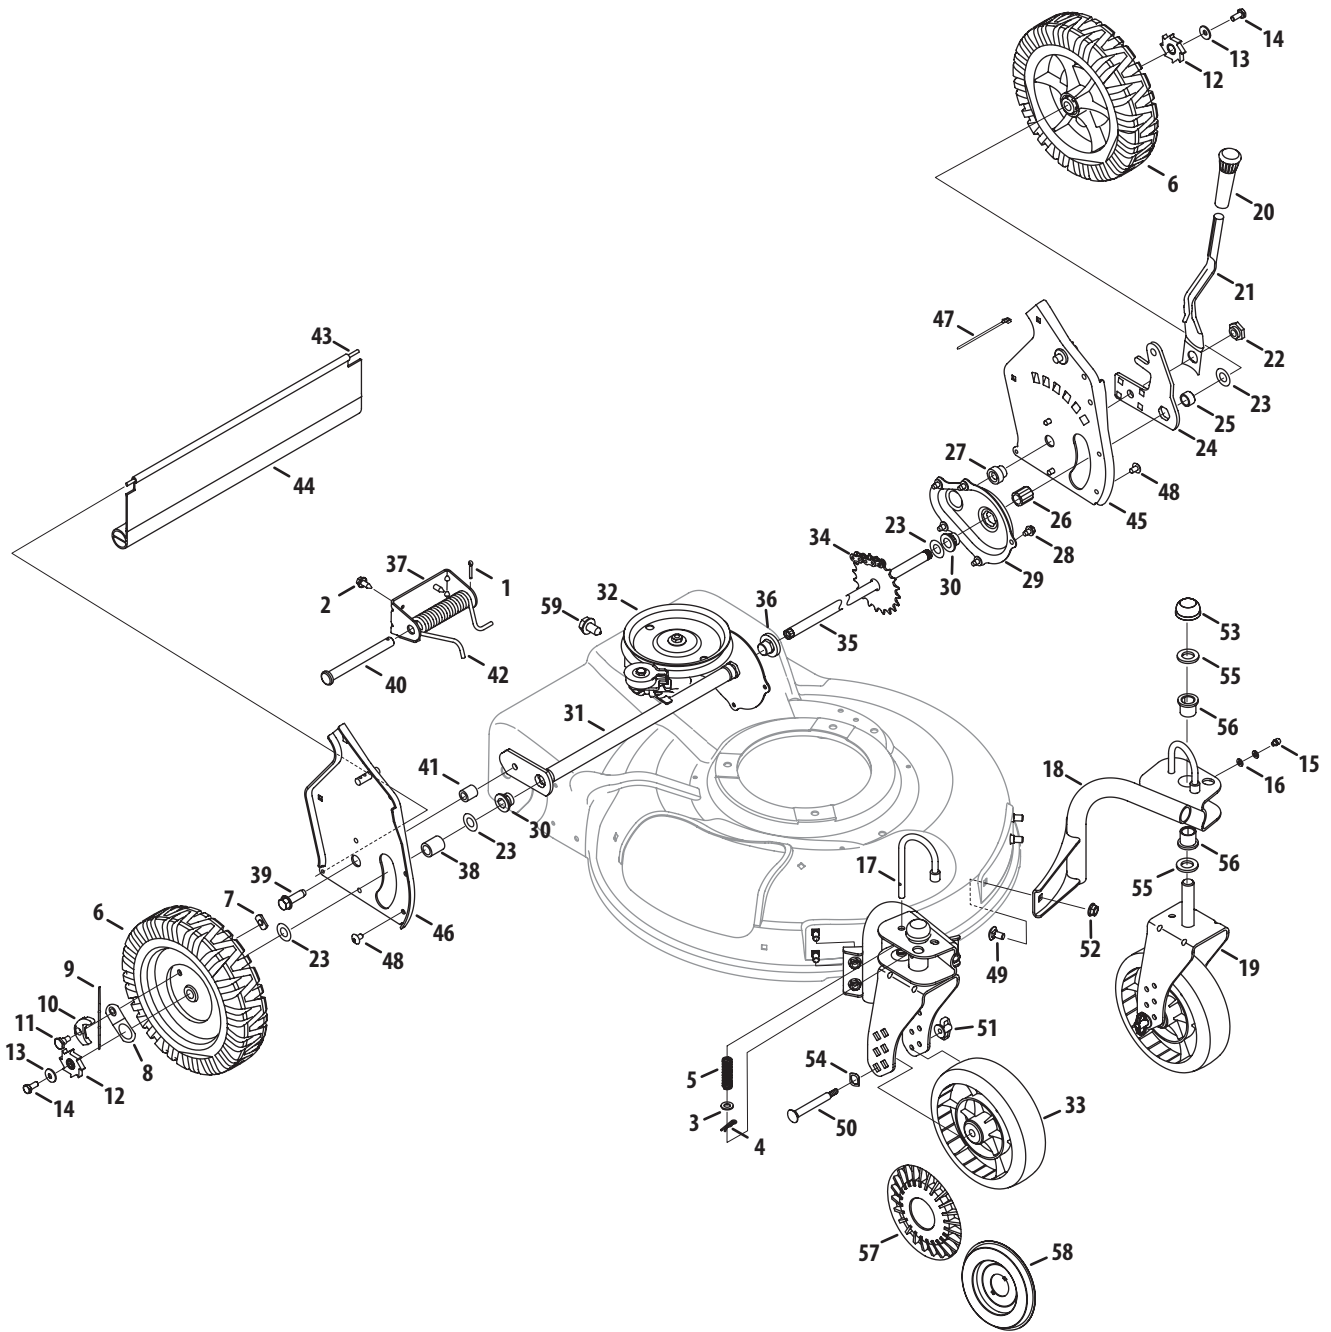

# Model Series 980

Ref No.	Part Number	Description
1	747-0824	Control Lever
2	753-05096A	Control Lever Assembly
3	746-0711B	Drive Cable 51"
4	712-0324	Top Lock Nut 1/4-20
5	746-0883	Control Housing
6	710-1270	Oval C-Sunk Screw
7	746-0557	Control Cable 47"
8	749-0439E	Upper Handle
9	720-04072	Star Knob
10	782-9063	Belt Keeper
11	710-1174	Carriage Bolt 5/16-18 x 2.0
12	726-0240	Cable Tie
13	749-0907B	Lower Handle
14	631-0066	Chute Assembly
15	731-1832	Side-Discharge Chute
16	731-1833A	Mulch Cover
17	782-0078B	Deck 21-inch
18	712-0397	Wing Nut
19	710-0703	Carriage Bolt 1/4-20 x .75"
20	714-0104	Cotter Pin
21	726-0233	Push Nut .25 x ID x .50 OD
22	750-04438A	Slv. Spcr., 25mm x 1.375 x .440
23	756-04160	Half Pulley: Key 25mm x 2.62 OD
24	756-04161	Half Pulley: Upper 25mm x 2.62

# Model Series 980

Ref No.	Part Number	Description
1	714-0474	Cotter Pin
2	710-1652	Screw 1/4-14 x .825
3	736-0264	Flat Washer.330 ID x.630 OD
4	714-0104	Cotter Pin
5	732-0306	Compression Spring
6	734-2044	Wheel, 9 x 2.125
7	712-0414	Top Lock Tab Weld Nut 1/4-20
8	16855	Ratchet Pawl Plate
9	10622B	Plastic Spring Ratchet
10	748-0381	Pawl RH
	748-0188B	Pawl LH
11	738-0137A	Shlder Screw.340 ID x.285 OD
12	748-0318	Wheel Ratchet
13	736-0270	Bell Washer.265 ID x.75 OD
14	710-0751	Hex Cap Screw 1/4-20 x.620
15	737-3000	Grease Fitting
16	736-0931	Flat Washer.203 ID x.403 OD
17	747-0924	Wheel Pin Lock
18	682-9020A	Caster Assembly RH
	682-9021A	Caster Assembly LH
19	682-9024	Caster Bracket Assembly RH
	682-9026	Caster Bracket Assembly LH
20	720-0223	Grip
21	732-0803A	Spring Lever
22	738-0529	Shoulder Nut.825 x .165 Lg.
23	736-0369	Flat Washer .508 ID x 1.0 OD
24	782-0566B	Pivot Arm Assembly
25	750-0515	Spacer .510 ID x .70 OD
26	741-0978	Slv Bearing .504 ID x .830 OD
27	750-1056	Shlder Spacer, .385ID x .715Lg
28	710-0653	Tap Screw 1/4-20 x .375