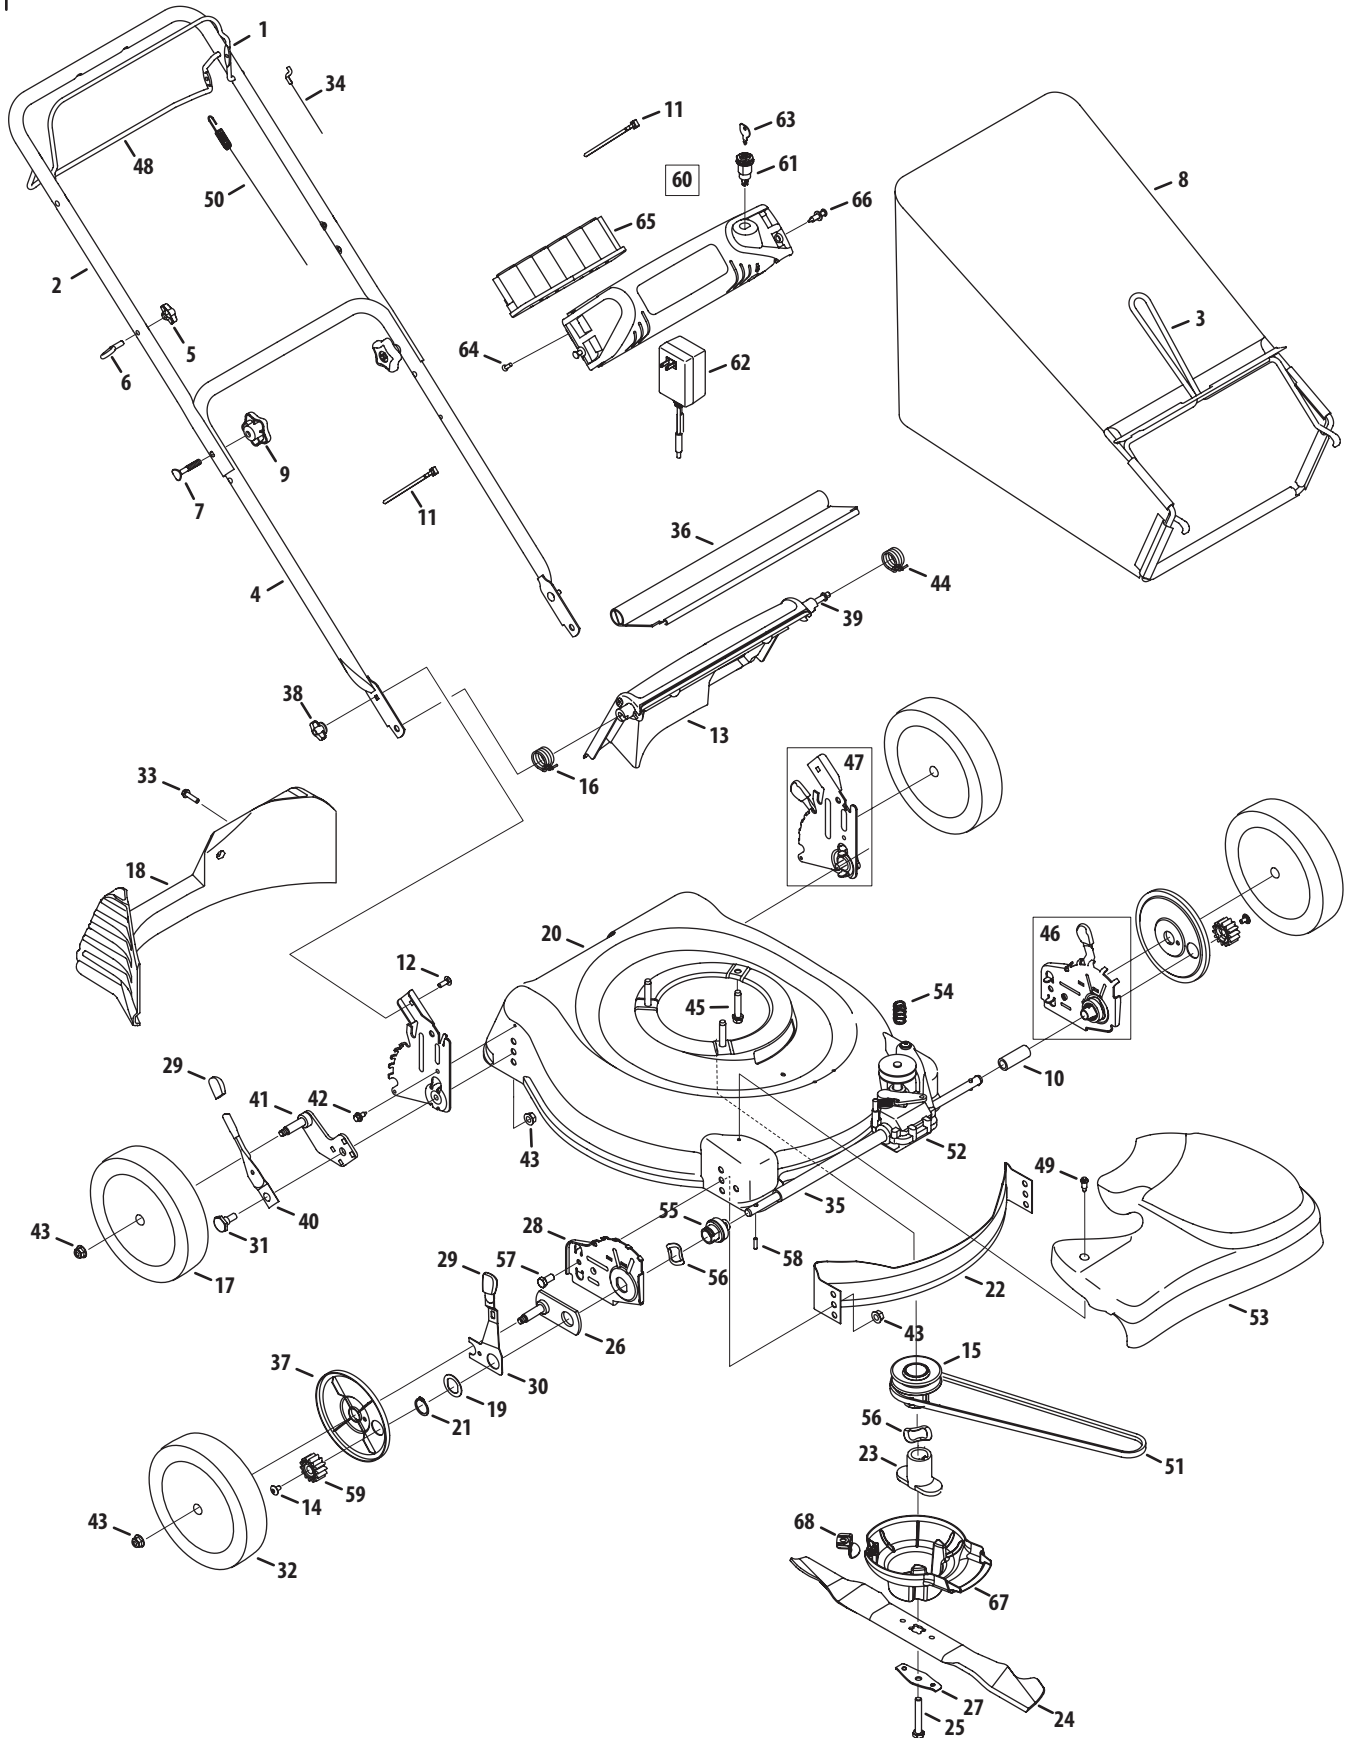

# Model Series 440

Ref No.	Part Number	Description
1	747-1161A	Blade Control
2	749-1092A	Upper Handle
	749-1233D†	Upper Handle
3	747-04080A	Grass Catcher Frame
4	749-0928A	Lower Handle
5	720-0279	Wing Nut
6	710-1205	Rope Guide
7	710-1174	Carriage Bolt ,5/16-18 x 2
8	664-04027	Grass Bag Assembly
9	720-04072	Hand Knob
10	750-04595	Sleeve Spacer - LH
11	726-0240	Cable Tie
12	710-0703	Carriage Bolt ,1/4-20
13	731-05865	Rear Discharge Door
14	710-04531	Screw 1/4-20
15	656-04047	Drive Pulley Assembly
16	732-04090A	Torsion Spring - RH
17	734-04087	Rear Wheel, 8" x 1.8"
18	731-04150C	Rear Baffle
19	736-0474	Washer, 1.5" OD
20	787-01277	Deck - 21"
21	716-0102	Snap Ring
22	782-5002B	Front Baffle
23	748-04082	Blade Adapter
24	742-0741	21" Mulch Blade
25	710-1257	Hex Bolt , 3/8-24 x 2.5
26	687-02334	Pivot Plate Assembly
27	736-0524B	Blade Bell Support
28	787-01298	Height Adjustment Plate - RH
	787-01299	Height Adjustment Plate - LH
29	720-0426	Adjustment Lever Knob
30	732-0706	Front Lever - RH
	732-0707	Front Lever - LH
31	738-04266	Shoulder Screw
32	634-04100	Front Wheel, 8" x 1.8"
33	710-1241	Screw, 1/4-15 x 1.000
34	746-1132	Control Cable - 40.75"
35	750-04594	Sleeve Spacer - RH