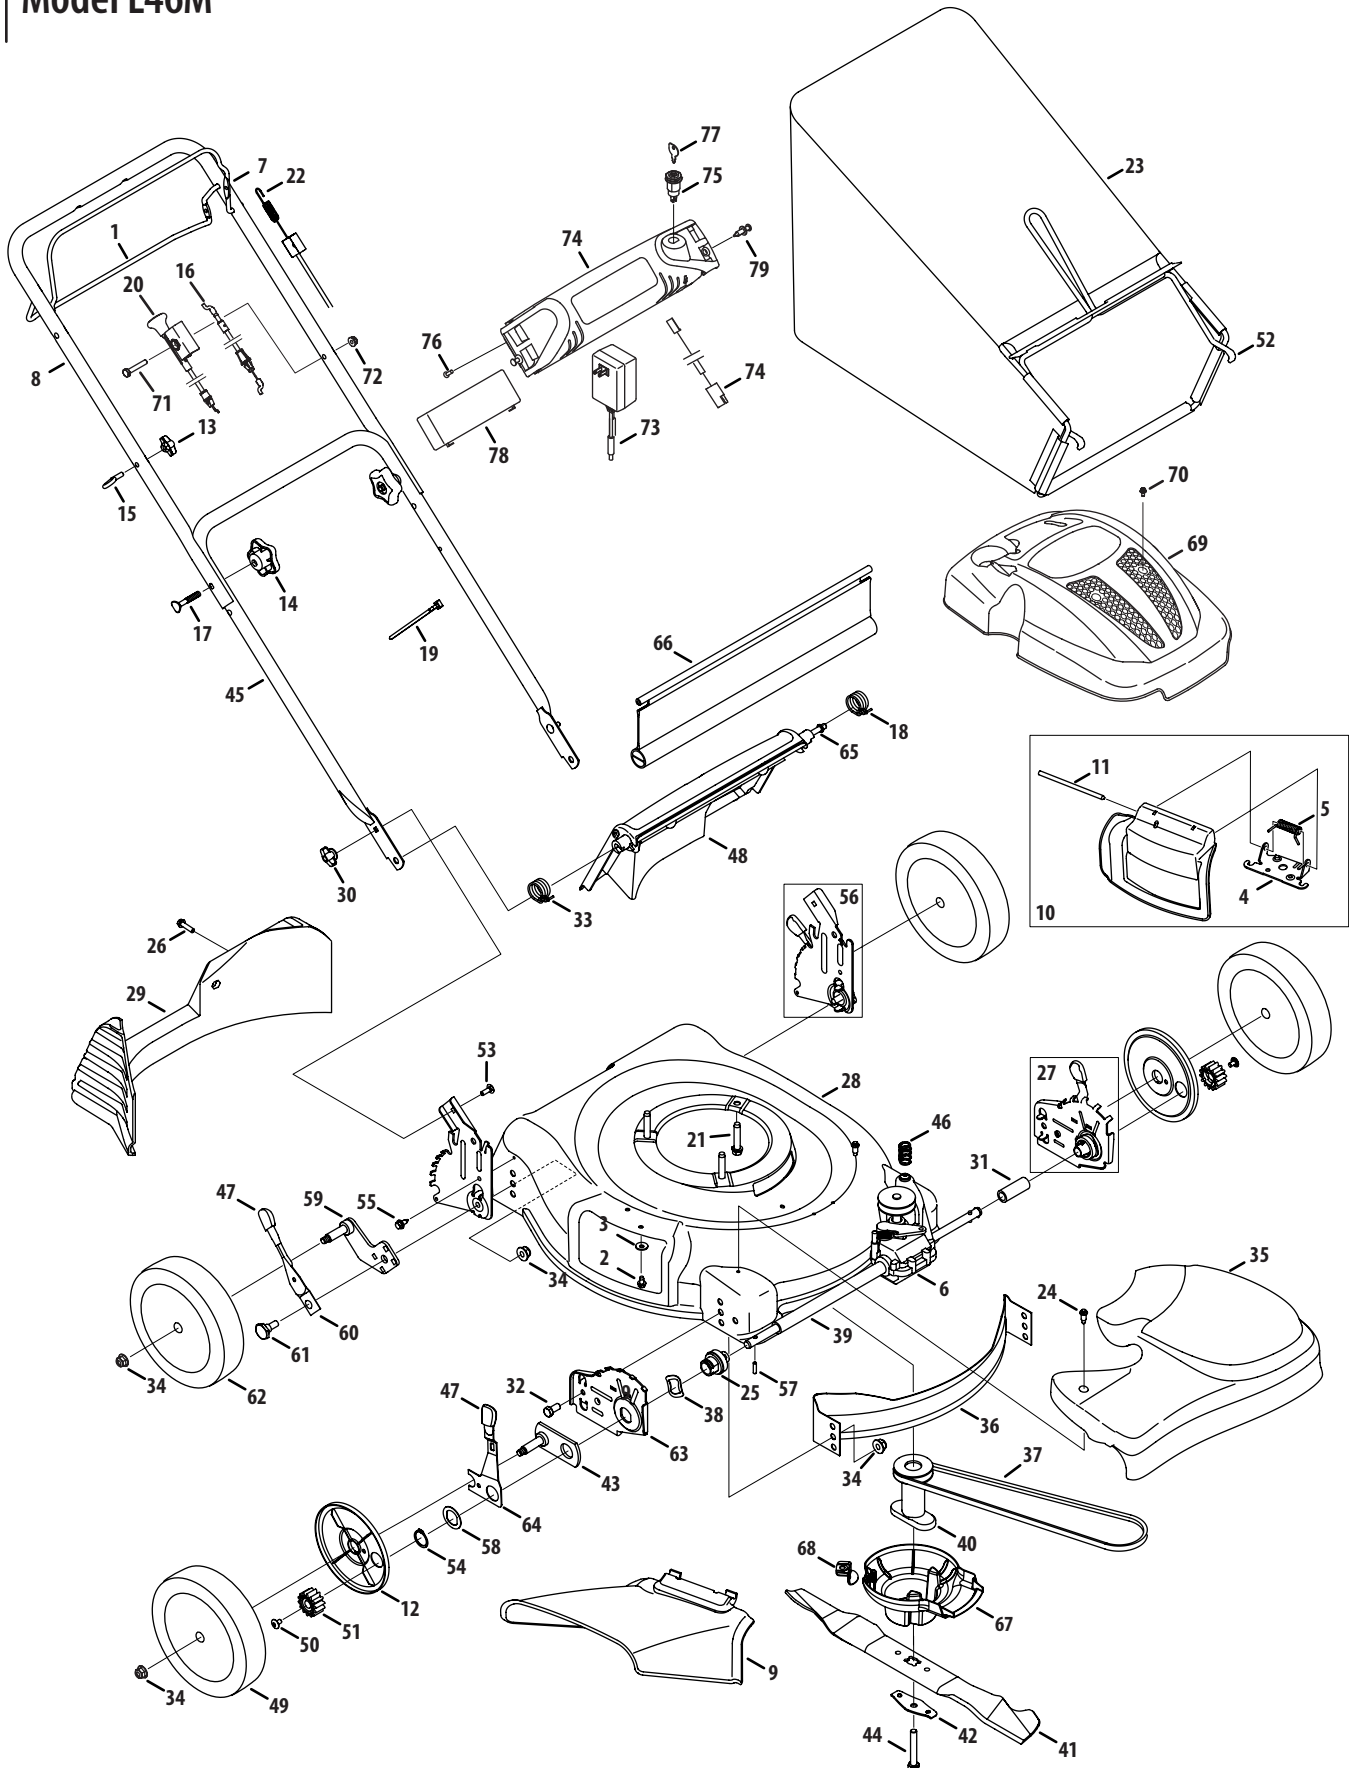

Model E46M

Ref No.	Part Number	Description
1	747-1214	Drive Control
2	710-0599	TT Screw 1/4-20 x 0.5
3	736-0270	Bell Washer.265 x 0.75
4	17032A	Deflector Chute Adapter
5	732-1014	Torsion Spring
6	618-04376A	Transmission Assembly
7	747-1161A	Blade Control
8	749-1233D	Upper Handle
9	731-04177	Chute Deflector
10	687-02055	Mulch Plug Complete
11	747-0710	Hinge Pin
12	782-7551A	Wheel Dust Cap
13	720-0279	Handle Knob
14	720-04072	Star Knob
15	710-1205	Eye Bolt
16	746-04485	Control Cable
17	710-1174	Carriage Bolt 5/16-18 x 2.0
18	732-04089A	Torsion Spring - LH
19	726-0240	Cable Tie
20	746-04380	Choke Cable
21	710-0654A	Self-Tapping Sems Screw
22	746-04484	Drive Cable
23	664-04027	Grassbag
24	710-1650	Shoulder Screw # 12 -24
25	687-02347	Front Bearing Assembly
26	710-1241	Screw, 1/4-15 x 1.000
27	687-02194A	Height Adjustment Ass'y - RH
	687-02193A	Height Adjustment Ass'y - LH
28	787-01278	21" Deck
29	731-04150C	Rear Baffle
30	712-0397	Wing Nut
31	750-04595	Slev. Spacer 1.4" Lg.
32	710-0216	Hex Screw, 3/8-16 x.75
33	732-04090A	Torsion Spring - RH
34	712-04065	Flange Lock Nut, 3/8-16
35	731-05021A	Transmission Cover
36	782-5002B	Front Baffle
37	754-0637A	V-Belt
38	736-0447	Wave Washer
39	750-04594	Sleeve Spacer 8.985" Lg.
40	748-04015A	One Piece Blade Adapter
41	742-0741	21" Mulching Blade
42	736-0524B	Blade Bell Support