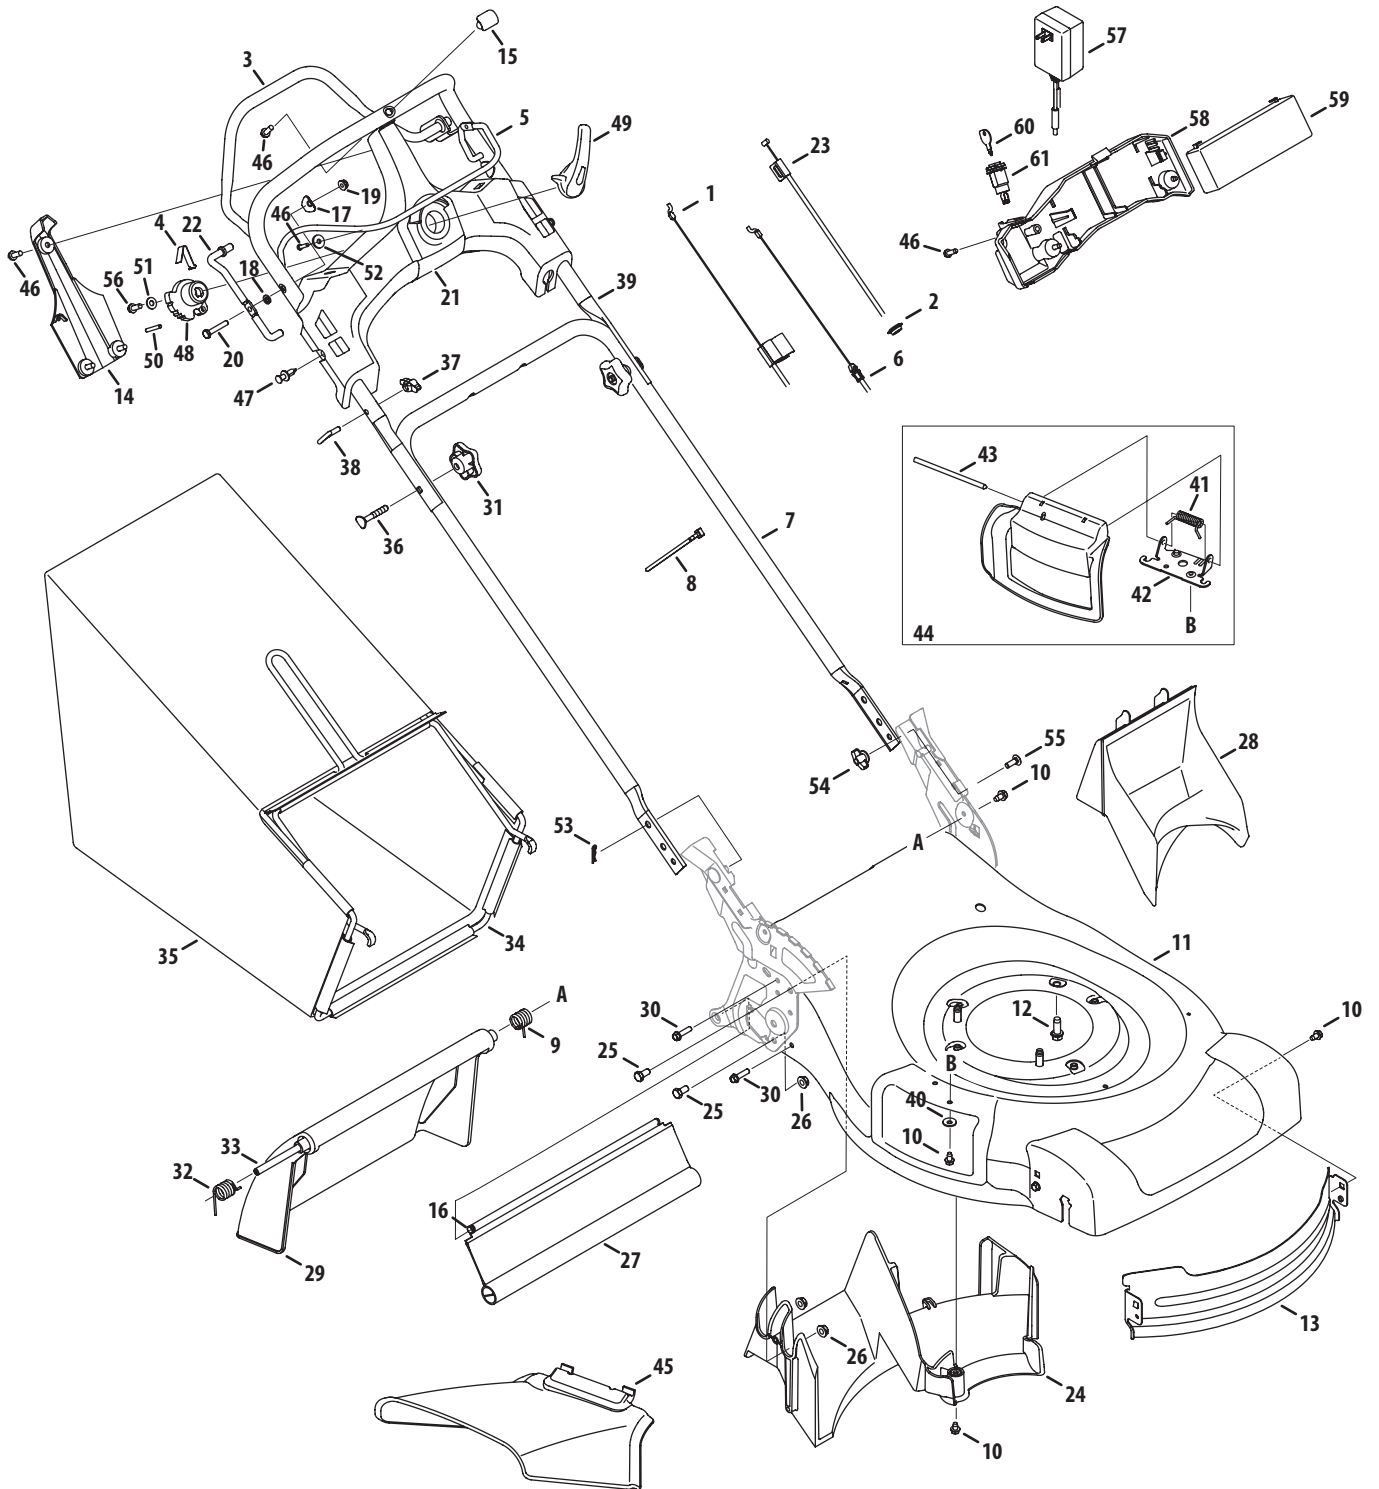

Model Series J860

Ref No.	Part Number	Description
1	746-04515	Drive Cable
2	735-04059	Rubber Grommet
3	687-02417	Drive Control
4	732-04516	Shift Spring
5	747-04917A	Blade Control
6	746-04465	Control Cable
7	749-04435	Lower Handle
8	725-0157	Cable Tie
9	732-04535	Torsion Spring, LH
10	710-0599	TT Screw, 1/4-20 x .500
11	787-01618	21-inch Deck
12	710-0654A	TT Screw, 3/8-16 x 1.00
13	787-01346	Front Deck Baffle
14	731-06304	Variable Speed Cont. Panel Cover
15	731-06305	Variable Speed Cont. Panel Cover
16	710-0779A	Screw, #10-16 x .500
17	736-0451	Saddle Washer
18	736-0329	Washer, Lock, 1/4
19	712-04064	Nut, Flange Lock, 1/4-20
20	710-0606	Screw, 1/4-20 x 1.50
21	631-04276	Variable Speed Control Panel
22	747-04718	Bail Pivot Rod - RH
	747-04719	Bail Pivot Rod - LH
23	746-04439	Variable Speed Cable
24	731-06173	Rear Baffle
25	710-3025	Screw, 5/16-18 x .625
26	712-04063	Flange Lock Nut, 5/16-18
27	731-05462A	Trailshield
28	731-05157	Mulch Plug
29	731-05017A	Rear Door
30	710-1241	Screw, 1/4-15 x 1.00

Model Series J860

Ref No.	Part Number	Description
1	754-04176	V-Belt
2	732-04480A	Spring Lever
3	720-04092	Height Adjuster Knob
4	717-04452	Spur Gear, 16T - LH
5	738-04278	Shldr. Screw, 1/4-20 x 0.50
6	710-04762	Screw, #12-16
7	749-04414	Cross Bracket
8	687-02367	Front Bracket Assembly
9	731-05470	Clip Spacer
10	741-04136B	Split Hex Flange Bearing
11	734-04014B	Front Wheel
12	712-04065	Flange Lock Nut, 3/8-16
13	634-04404	Rear Wheel
14	710-04770	Screw, 1/4-20 x .39
15	717-04457	Spur Gear, 16T - RH
16	717-04575	Gear, Spur, 23T
17	731-06145	Wheel Dust Cover
18	741-0604A	Bearing Sleeve
19	787-01645	Dust Cover Seal Plate
20	731-06146	Hub Cap
21	687-02390	Rear Bracket Assembly
22	732-04482	Compression Spring
23	756-04316	Upper Pulley
24	736-0406	Flat Washer, .442 x 1.38 x .060
25	756-04317	Lower Pulley
26	687-02428	Handle Bracket Assembly LH (Includes Ref. #'s 18, 46, & 47)