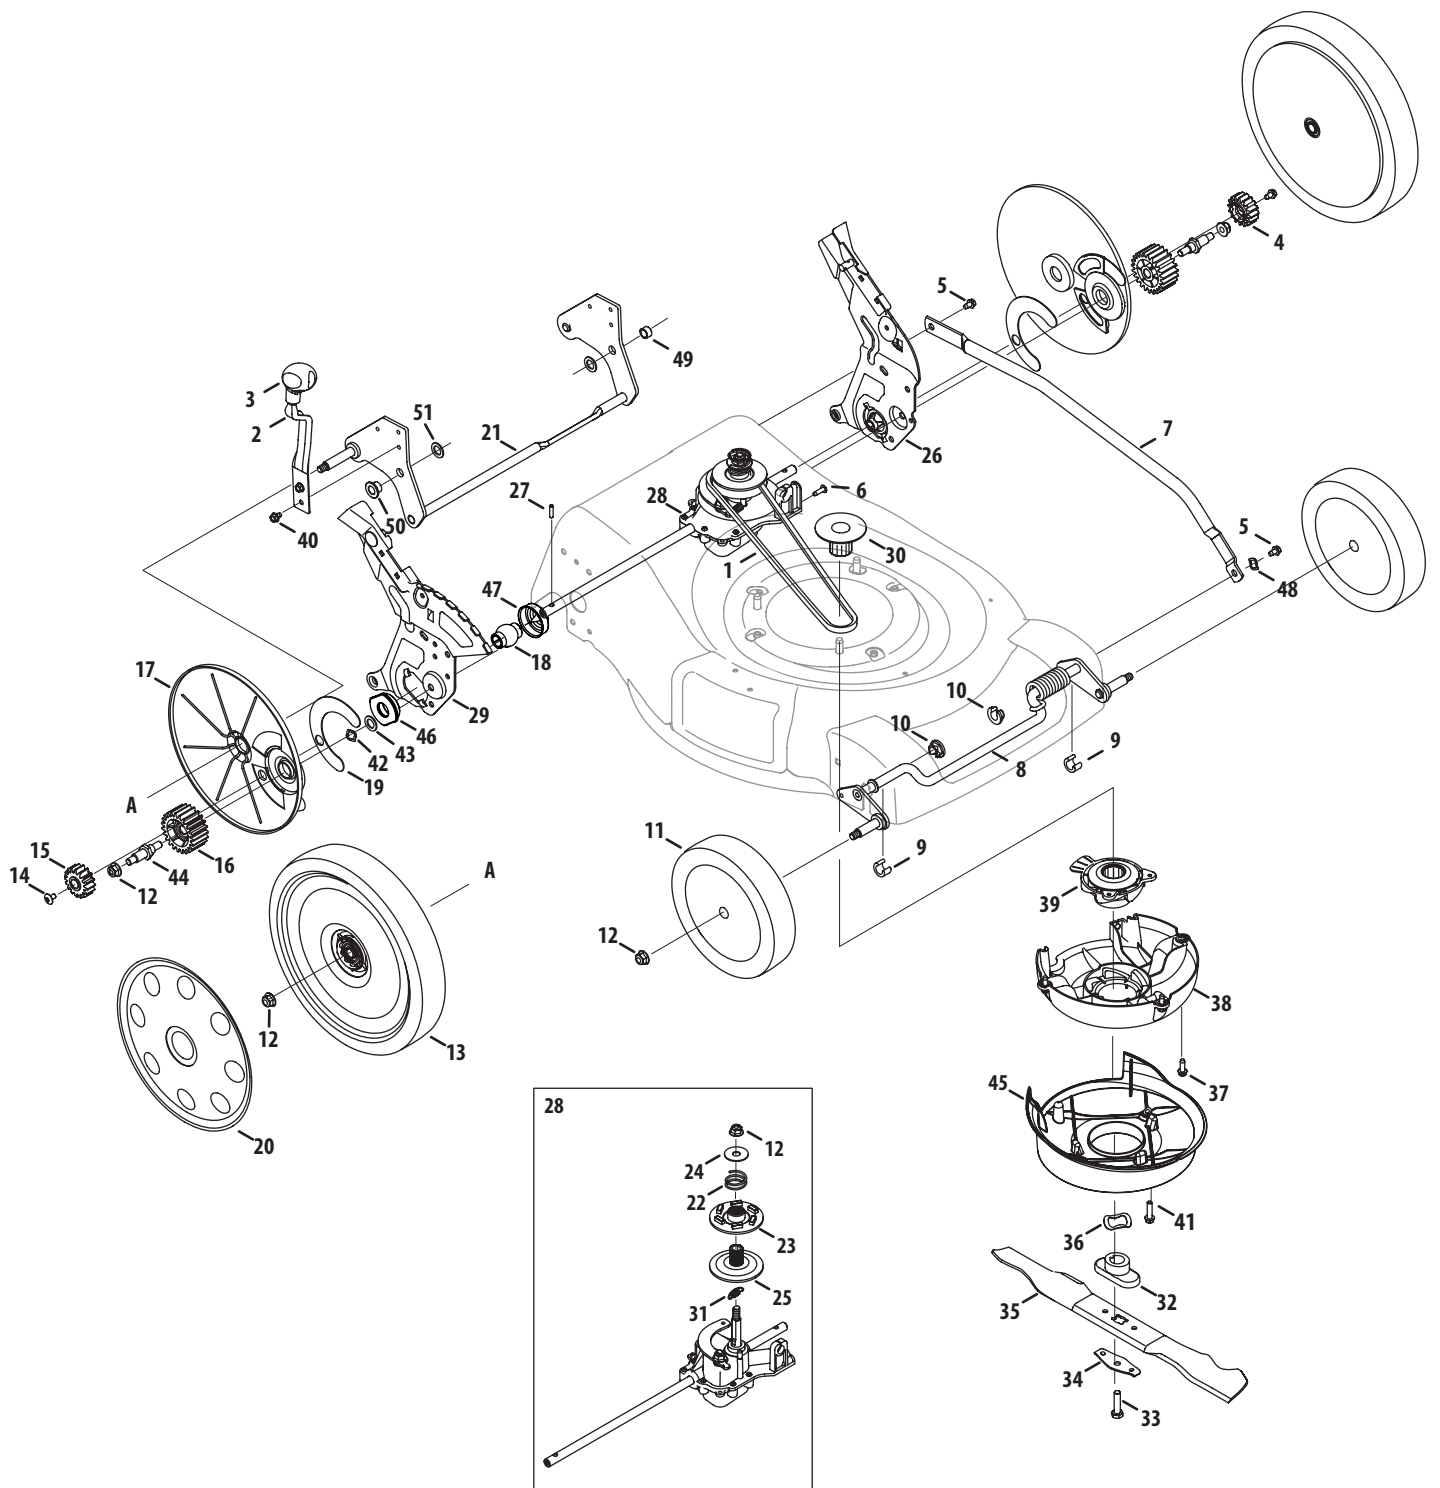

Model Series J860

Ref No.	Part Number	Description
1	746-04515	Drive Cable
2	735-04059	Rubber Grommet
3	687-02417	Drive Control
4	732-04516	Shift Spring
5	747-04917A	Blade Control
6	746-04465	Control Cable
7	749-04435	Lower Handle
8	725-0157	Cable Tie
9	732-04535	Torsion Spring, LH
10	710-0599	TT Screw, 1/4-20 x .500
11	787-01618	21-inch Deck
12	710-0654A	TT Screw, 3/8-16 x 1.00
13	787-01346	Front Deck Baffle
14	731-06304	Variable Speed Cont. Panel Cover
15	731-06305	Variable Speed Cont. Panel Cover
16	710-0779A	Screw, #10-16 x .500
17	736-0451	Saddle Washer
18	736-0329	Washer, Lock, 1/4
19	712-04064	Nut, Flange Lock, 1/4-20
20	710-0606	Screw, 1/4-20 x 1.50
21	631-04276	Variable Speed Control Panel
22	747-04718	Bail Pivot Rod - RH
	747-04719	Bail Pivot Rod - LH
23	746-04439	Variable Speed Cable
24	731-06173	Rear Baffle
25	710-3025	Screw, 5/16-18 x .625
26	712-04063	Flange Lock Nut, 5/16-18
27	731-05462A	Trailshield
28	731-05157	Mulch Plug
29	731-05017A	Rear Door
30	710-1241	Screw, 1/4-15 x 1.00

Model Series J860

Ref No.	Part Number	Description
1	754-04176	V-Belt
2	732-04480A	Spring Lever
3	720-04092	Height Adjuster Knob
4	717-04452	Spur Gear, 16T - LH
5	738-04278	Shldr. Screw, 1/4-20 x 0.50
6	710-04762	Screw, #12-16
7	749-04414	Cross Bracket
8	687-02367	Front Bracket Assembly
9	731-05470	Clip Spacer
10	741-04136B	Split Hex Flange Bearing
11	734-04014B	Front Wheel
12	712-04065	Flange Lock Nut, 3/8-16
13	634-04404	Rear Wheel
14	710-04770	Screw, 1/4-20 x .39
15	717-04457	Spur Gear, 16T - RH
16	717-04575	Gear, Spur, 23T
17	731-06145	Wheel Dust Cover
18	741-0604A	Bearing Sleeve
19	787-01645	Dust Cover Seal Plate
20	731-06146	Hub Cap
21	687-02390	Rear Bracket Assembly
22	732-04482	Compression Spring
23	756-04316	Upper Pulley
24	736-0406	Flat Washer, .442 x 1.38 x .060
25	756-04317	Lower Pulley
26	687-02428	Handle Bracket Assembly LH (Includes Ref. #'s 18, 46, & 47)