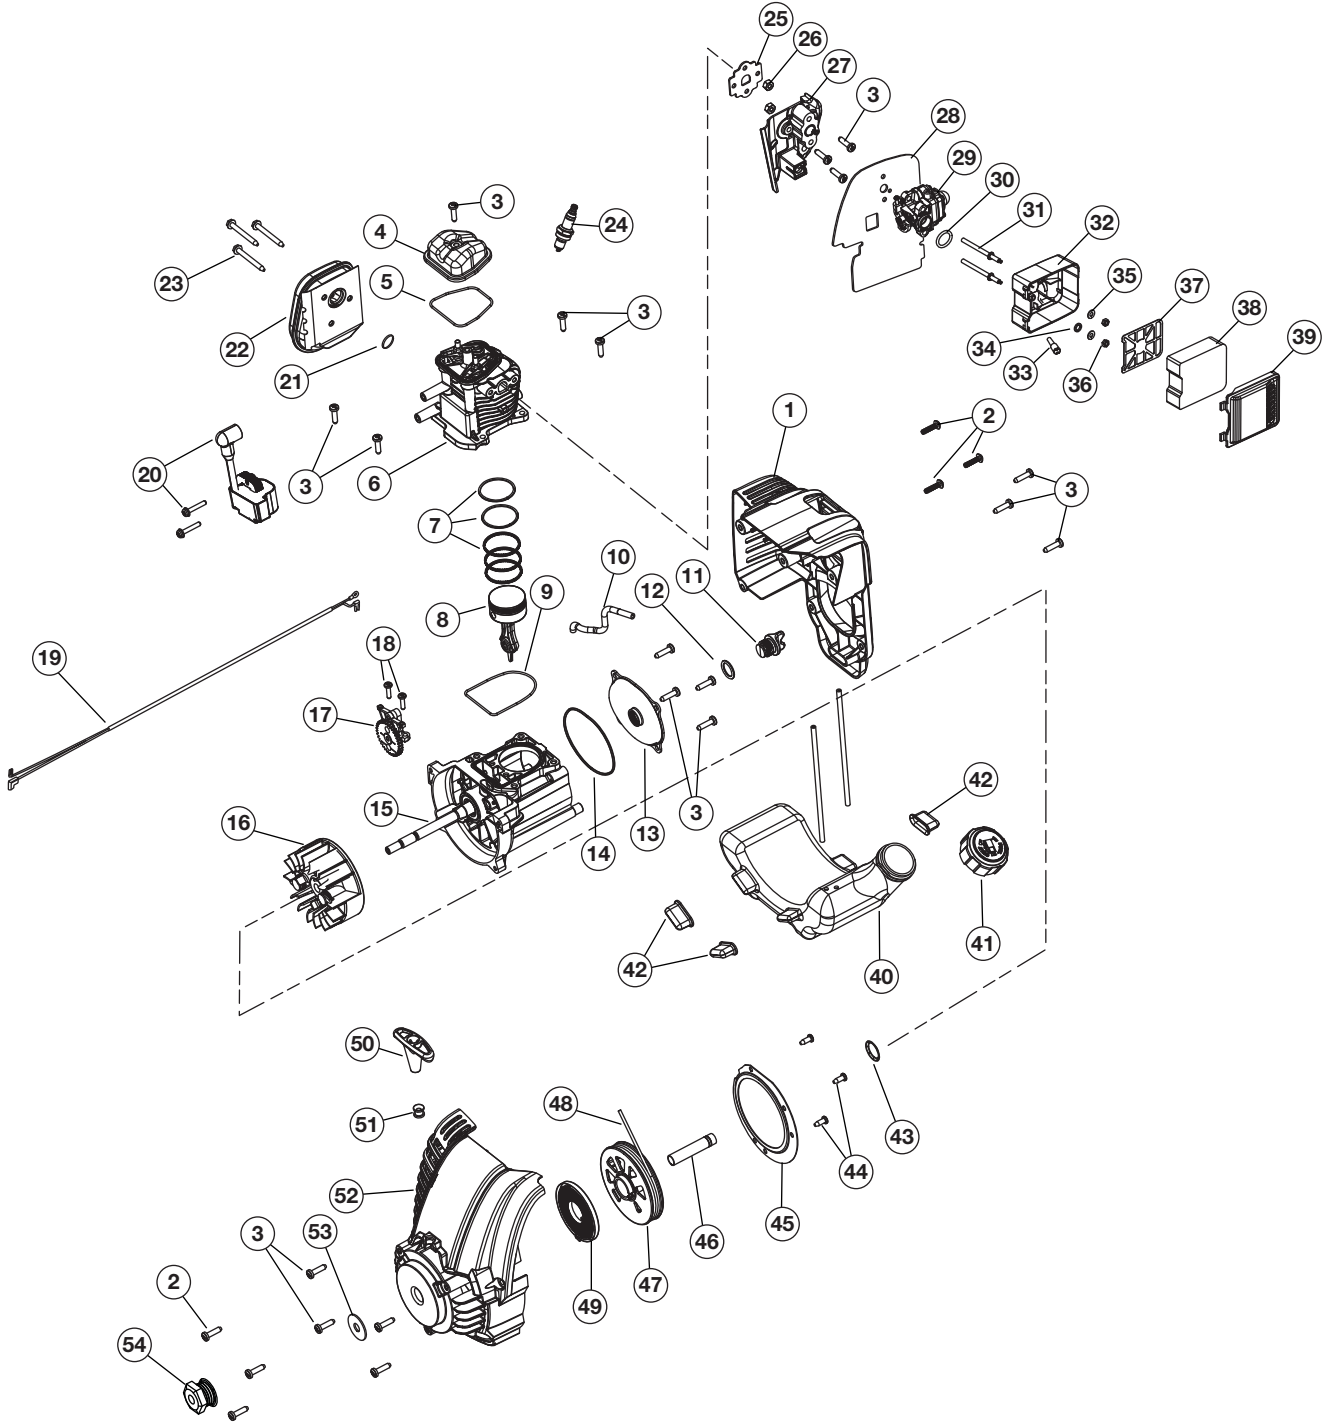

PARTS LIST

REPLACEMENT PARTS - MODEL TBE515  
4-CYCLE GAS EDGER

<u>Item</u>	<u>Part No.</u>	<u>Description</u>	<u>Item</u>	<u>Part No.</u>	<u>Description</u>
1	753-05791	Handle Assembly (includes 2-4)	26	753-05537	Height Adjustment Spacer
2	753-05797	Lockout Lever Assembly	27	753-05538	Spindle Plate Screw
3	753-04043	Bale Spring	28	753-05559	Spindle Spacer
4	753-05793	Lockout Hardware Assembly	29	753-05528	Screw
5	753-05795	Tensioner Cable Assembly	30	753-05553	Belt Retainer
6	791-182405	Switch	31	753-05540	Idler Pulley Assembly
7	753-05789	Throttle Assembly	32	753-05541	Shoulder Screw
8	753-05794	Throttle Hardware Assembly	33	753-05560	Belt
9	753-05524	Starter Rope Guide Assembly	34	753-05554	Screw
10	753-05787	Middle Handle Assembly (includes 11)	35	753-05555	Washer
11	753-05526	Handle Hardware Assembly	36	753-05542	Pulley
12	753-05557	Lower Handle	37	753-05543	Blade Spindle
13	753-05528	Lower Handle Screw & Nut Assembly	38	753-05544	Spindle Plate
14	753-05539	Edger Frame	39	753-05550	Bearing
15	753-05525	Lock Nut	40	753-05545	Bearing Cup
16	753-05530	Wheel	41	753-05546	Washer
17	753-05529	Wheel Bolt	42	753-05547	Blade Guard
18	753-05556	Spacer	43	753-05548	Screw
19	753-05538	Spacer Screw	44	753-05562	Edger Blade
20	753-05531	Height Adjustment Lever Assembly	45	753-05549	Nut
21	753-05532	Washer	46	753-04595	Screw
22	753-05534	Shoulder Screw	47	753-05552	Belt Cover
23	753-05535	Nut			
24	753-05533	Washer			
25	753-05536	Pivot Arm			