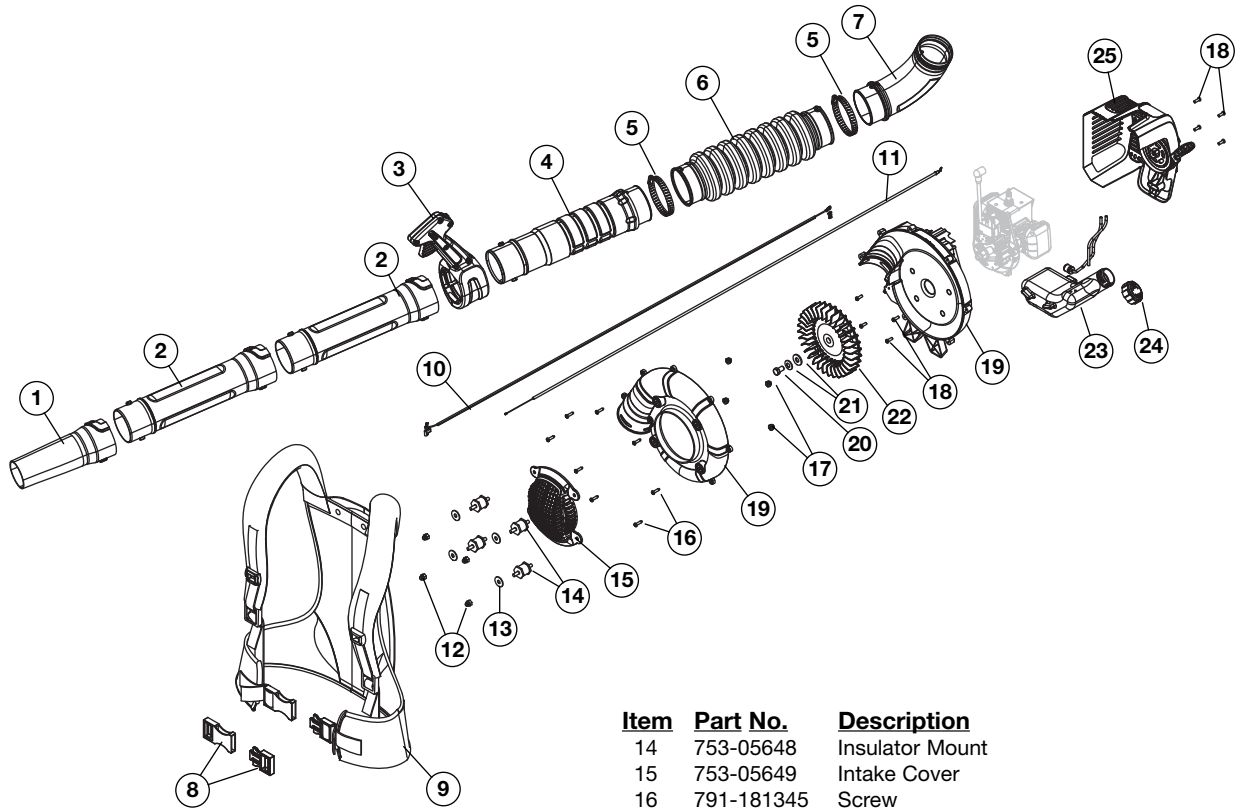

PARTS LIST

REPLACEMENT PARTS - MODEL YM2BP 2-CYCLE GAS BACKPACK BLOWER

<u>Item</u>	<u>Part No.</u>	<u>Description</u>	<u>Item</u>	<u>Part No.</u>	<u>Description</u>
1	753-05631	Muffler Assembly (includes 2)	10	753-05725	Aircleaner Assembly (includes 9)
2	753-05701	Muffler Gasket	11	753-04324	Module Assembly
3	753-05636	Shortblock Assembly (includes 4 & 11-17)	12	753-05703	Screw
4	753-05784	Spark Plug	13	753-05704	Cylinder Gasket
5	753-05702	Insulator Gasket	14	753-05705	Flywheel Adapter
6	753-05632	Insulator Assembly (includes 5)	15	753-05706	Washer
7	791-181709	Carburetor Gasket	16	753-05707	Bushing
8	753-05633	Carburetor Assembly (includes 7)	17	753-05708	Flywheel Assembly
9	791-181757	Air Filter	18	753-05635	Pawl Assembly

PARTS LIST

REPLACEMENT PARTS - MODEL YM2BP 2-CYCLE GAS BACKPACK BLOWER

Item	Part No.	Description
1	753-05637	Nozzle
2	753-05638	Lower Blower Tube
3	753-05652	Throttle Grip Assembly
4	753-05639	Upper Blower Tube
5	753-05640	Clamp
6	753-05641	Flex Tube
7	753-05642	Elbow
8	753-05655	Harness Clip
9	753-05645	Harness (includes 8)
10	753-05643	Lead Wire
11	753-05644	Throttle Cable
12	753-05647	Nut
13	753-05646	Spacer

Item	Part No.	Description
14	753-05648	Insulator Mount
15	753-05649	Intake Cover
16	791-181345	Screw
17	791-180050	Nut
18	791-181862	Screw
19	753-05650	Impeller Housing Assembly (includes 14 & 16-18)
20	791-182414	Bolt
21	753-04482	Impeller Hardware (includes 20)
22	753-05651	Impeller (includes 20 & 21)
23	753-05654	Fuel Tank Assembly
24	791-182529	Fuel Cap
25	753-05728	Starter Housing Assembly (includes 16 & 18)