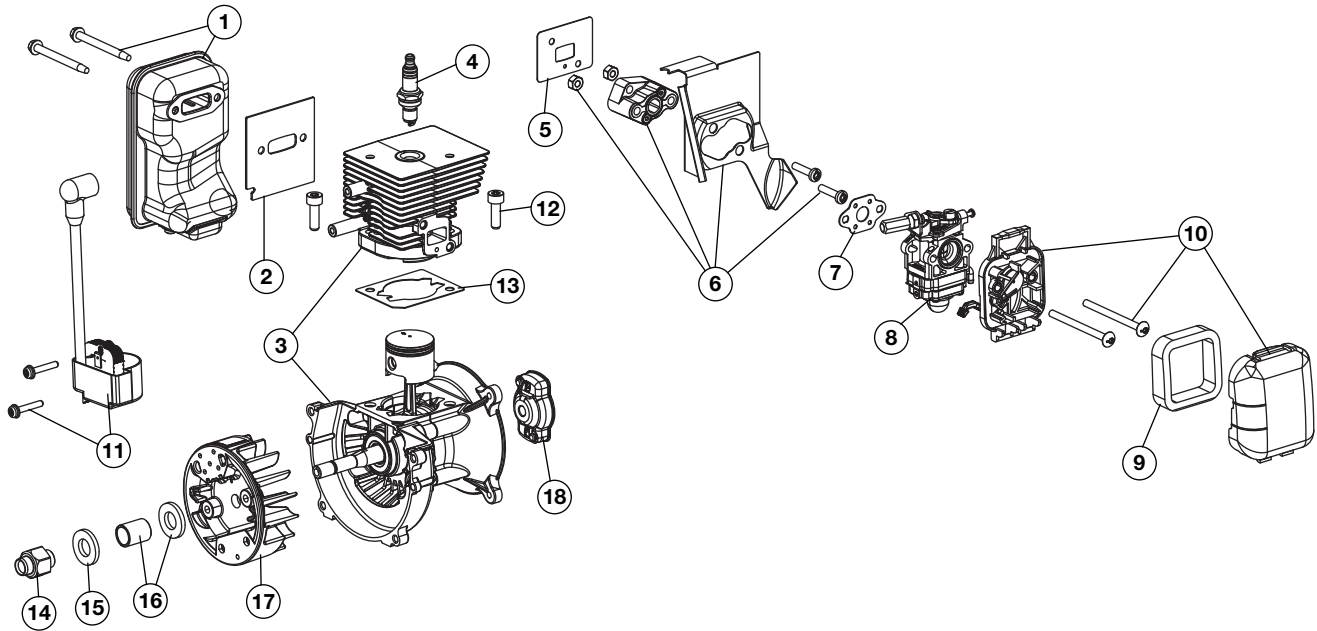

PARTS LIST

REPLACEMENT PARTS - MODEL YM2BP 2-CYCLE GAS BACKPACK BLOWER

<u>Item</u>	<u>Part No.</u>	<u>Description</u>	<u>Item</u>	<u>Part No.</u>	<u>Description</u>
1	753-05631	Muffler Assembly (includes 2)	10	753-05725	Aircleaner Assembly (includes 9)
2	753-05701	Muffler Gasket	11	753-04324	Module Assembly
3	753-05636	Shortblock Assembly (includes 4 & 11-17)	12	753-05703	Screw
4	753-05784	Spark Plug	13	753-05704	Cylinder Gasket
5	753-05702	Insulator Gasket	14	753-05705	Flywheel Adapter
6	753-05632	Insulator Assembly (includes 5)	15	753-05706	Washer
7	791-181709	Carburetor Gasket	16	753-05707	Bushing
8	753-05633	Carburetor Assembly (includes 7)	17	753-05708	Flywheel Assembly
9	791-181757	Air Filter	18	753-05635	Pawl Assembly

PARTS LIST

REPLACEMENT PARTS - MODEL YM2BP 2-CYCLE GAS BACKPACK BLOWER

Item	Part No.	Description
1	753-05637	Nozzle
2	753-05638	Lower Blower Tube
3	753-05652	Throttle Grip Assembly
4	753-05639	Upper Blower Tube
5	753-05640	Clamp
6	753-05641	Flex Tube
7	753-05642	Elbow
8	753-05655	Harness Clip
9	753-05645	Harness (includes 8)
10	753-05643	Lead Wire
11	753-05644	Throttle Cable
12	753-05647	Nut
13	753-05646	Spacer

Item	Part No.	Description
14	753-05648	Insulator Mount
15	753-05649	Intake Cover
16	791-181345	Screw
17	791-180050	Nut
18	791-181862	Screw
19	753-05650	Impeller Housing Assembly (includes 14 & 16-18)
20	791-182414	Bolt
21	753-04482	Impeller Hardware (includes 20)
22	753-05651	Impeller (includes 20 & 21)
23	753-05654	Fuel Tank Assembly
24	791-182529	Fuel Cap
25	753-05728	Starter Housing Assembly (includes 16 & 18)