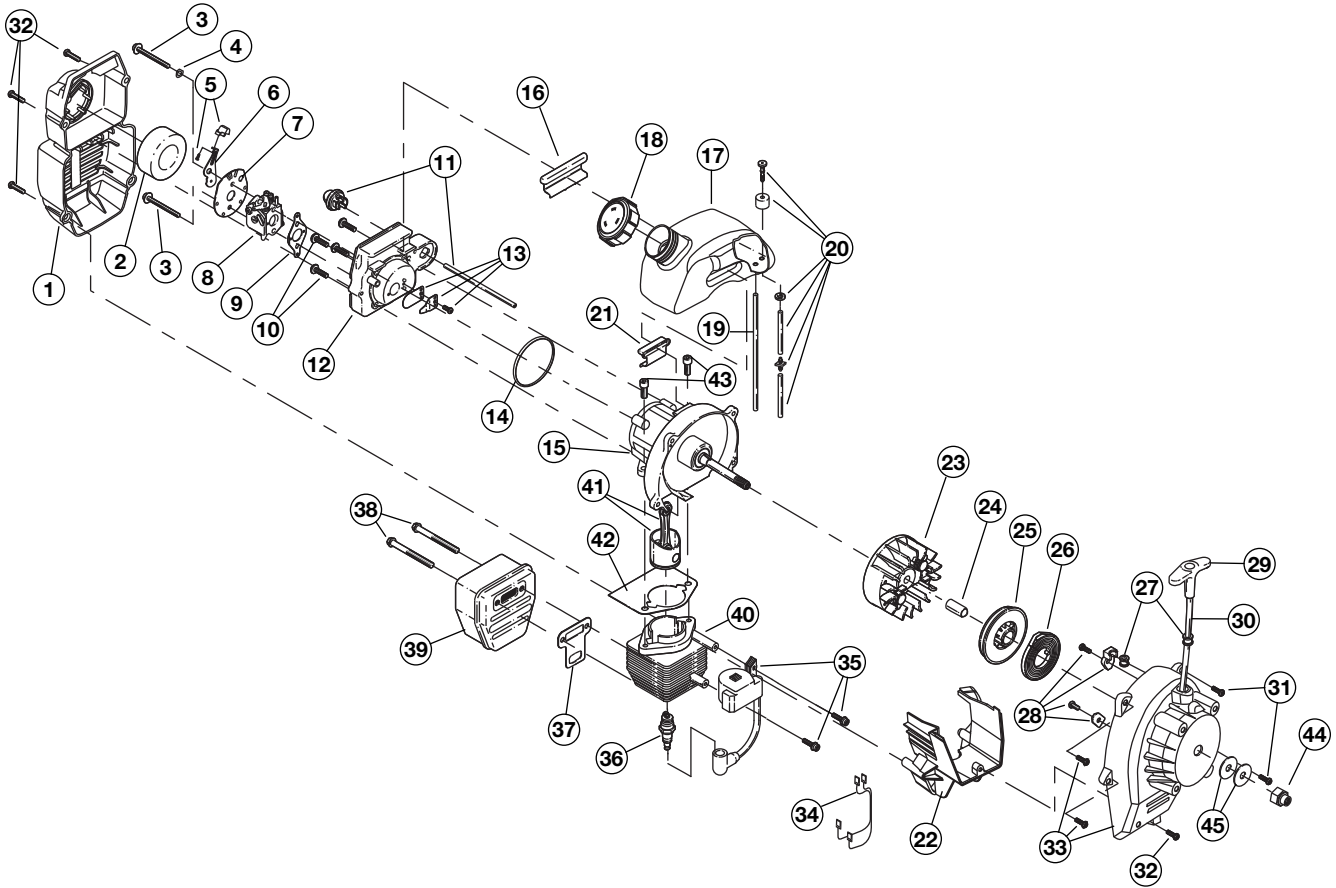

PARTS LIST

HOUSING PARTS - MODEL YM320BV 2-CYCLE GAS MULCHING BLOWER VACUUM

Item	Part No.	Description	Item	Part No.	Description
1	753-04511	Air Cleaner/Muffler Cover Assembly (includes 2 & 32)	29	791-181079	Pull Handle
2	791-180350B	Air Cleaner Filter	30	791-613103	Rope
3	791-180351	Carburetor Mounting Screw	31	791-181862	Housing Screw
4	791-180226	Wavey Washer	32	791-181345	Cover Screw
5	791-182202	Choke Knob and Screw	33	791-181931	Starter Housing Assembly (includes 25-32)
6	753-04418	Choke Lever Assembly (includes 5)	34	791-182402	Wire Lead Assembly
7	753-04419	Choke Lever and Plate (includes 6)	35	753-05866	Module Assembly
8	753-04408	Carburetor Assembly (includes 9 & 20)	36	791-610311B	Spark Plug
9	791-610675	Carburetor Gasket	37	791-180980	Exhaust Gasket
10	791-181860	Carb Mount Screw	38	753-04620	Muffler Mounting Bolt Assembly
11	791-683974B	Primer and Hose Assembly	39	753-05709	Muffler Assembly (includes 37 & 38)
12	753-1196	Carb Mount Assembly (includes 10,13 & 14)	40	753-04814	Cylinder Assembly (includes 42 & 43)
13	791-684451	Reed Assembly	41	753-04367	Piston and Rod Assembly
14	753-05487	O-Ring	42	753-04182	Cylinder Gasket
15	753-04328	Crank Case Service Assembly (includes 10)	43	791-182723	Cylinder Bolt
16	791-612134	Rear Mounting Pad	44	791-181524	Impeller Drive Nut
17	753-04310	Fuel Tank Assembly (includes 18-20)	45	791-182396	Washer
18	791-182612	Fuel Cap Assembly	*	753-04689	Spark Arrestor Screen
19	791-181086	Fuel Return Line	*	753-1209	Piston Ring
20	791-682039	Fuel Line Assembly	*	753-04895	Short Block Assembly (includes 10, 15, 36, 40-43)
21	791-145308	Front Mounting Pad			
22	753-04409	Shroud Extension (includes 32)			
23	791-182736	Flywheel Assembly			
24	753-04481	Spacer			
25	753-1199	Recoil Pulley Assembly			
26	791-613102	Recoil Spring			
27	791-611061	Rope Guide			
28	791-180930	Pulley Retainer Assembly			
			*	Items Not Shown