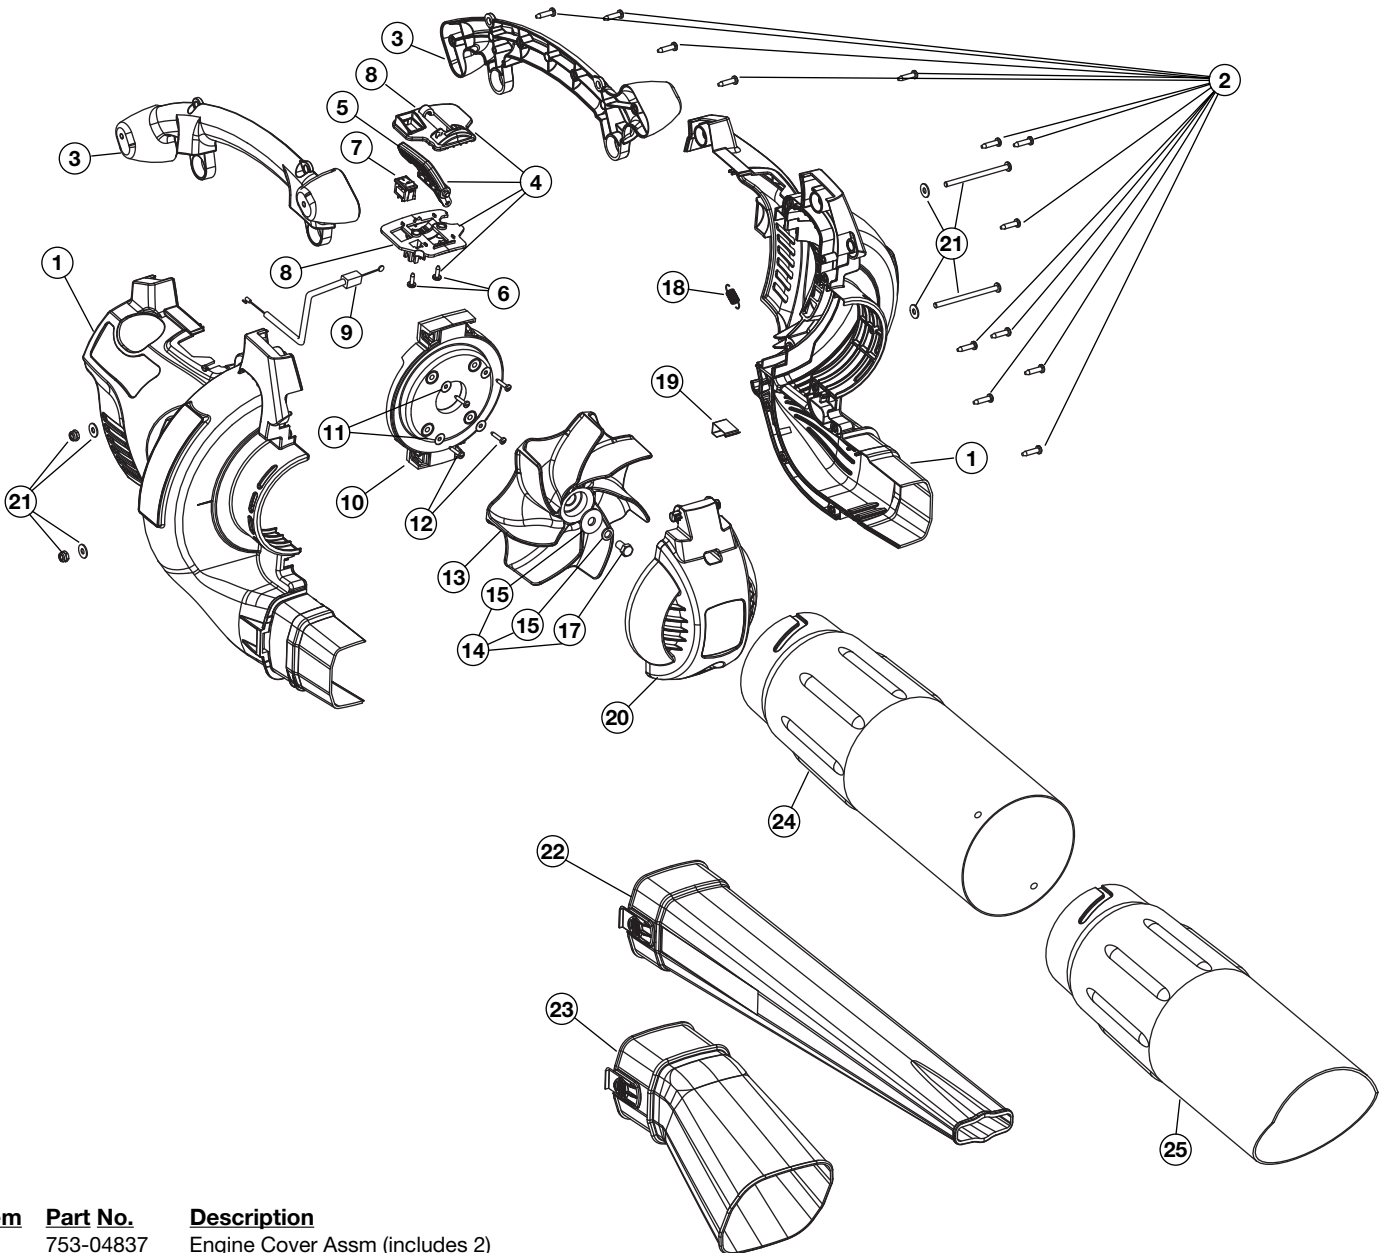

PARTS LIST

HOUSING PARTS - MODEL YM320BV 2-CYCLE GAS MULCHING BLOWER VACUUM

Item	Part No.	Description
1	753-04837	Engine Cover Assm (includes 2)
2	791-181345	Screw
3	753-04451	Handle Assm (includes 2)
4	753-05013A	Throttle Control Assm (includes 5, 6 & 8)
5	791-00048	Throttle Control Lever
6	791-182423	Screw
7	791-182405	Rocker Switch Assm
8	791-182422	Lower Throttle Control Plate
9	791-00049	Throttle Cable
10	753-04483	Engine Mount Plate (includes 11 & 12)
11	791-182409	Washer
12	791-181903	Screw
13	753-04596	Impeller Blade
14	753-04482	Impeller Hardware (includes 15-17)
15	753-04833	Washer
16	753-04834	Lock Washer
17	791-182414	Bolt

Item	Part No.	Description
18	753-04456	Vacuum Door Spring
19	753-04455	Vacuum Door Lock
20	753-04454	Vacuum Door
21	791-182424	Mounting Plate Hardware
22	791-182647	Blower Tube
23	791-182477	Vacuum Bag Adaptor
24	791-180466	Upper Vacuum Tube
25	791-180467	Lower Vacuum Tube
*	791-612930	Cable Tie
*	753-04458	Vacuum Bag Assm (includes 23, Bag, & Cable Tie)
*	791-682075B	Shoulder Strap

* Items Not Shown