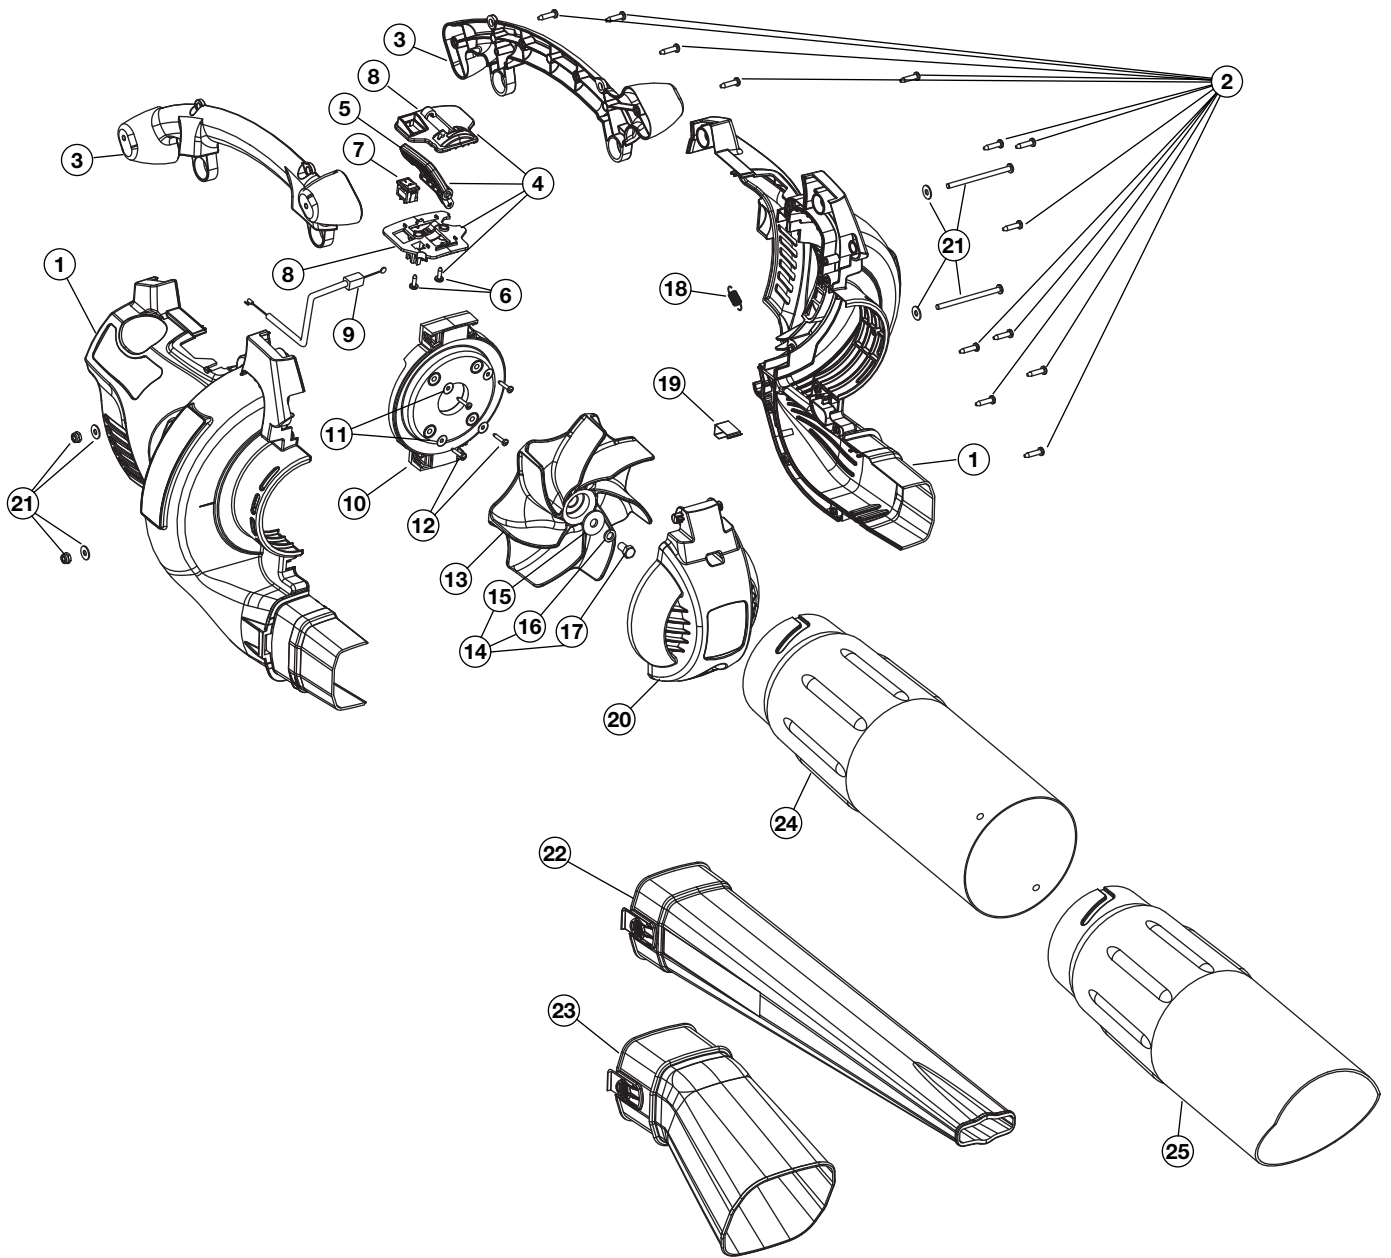

PARTS LIST

HOUSING PARTS - MODEL TB320BV 2-CYCLE GAS MULCHING BLOWER VACUUM

Item	Part No.	Description
1	753-04452	Engine Cover Assm (includes 2)
2	791-181345	Screw
3	753-04451	Handle Asm (includes 2)
4	753-05013A	Throttle control Asm (includes 5, 6 & 8)
5	791-00048	Throttle Control Lever
6	791-182423	Screw
7	791-182405	Rocker Switch Assm
8	791-182422	Throttle Control Plate (includes 6)
9	791-00049	Throttle Cable
10	753-04809	Engine Mount Plate (includes 11 & 12)
11	791-182409	Washer
12	753-04755	Screw
13	753-04596	Impeller Blade
14	753-04482	Impeller Hardware (includes 15-17)
15	753-04833	Washer
16	753-04834	Lock Washer
17	791-182414	Bolt

Item	Part No.	Description
18	753-04456	Vacuum Door Spring
19	753-04455	Vacuum Door Lock
20	753-04454	Vacuum Door
21	791-182424	Mounting Plate Hardware
22	791-182647	Blower Tube
23	791-182477	Vacuum Bag Adaptor
24	791-180466	Upper Vacuum Tube
25	791-180467	Lower Vacuum Tube
*	791-612930	Cable Tie
*	753-04458	Vacuum Bag Assm (includes Bag & Cable Tie)
*	791-682075B	Shoulder Strap
*		<i>Items Not Shown</i>