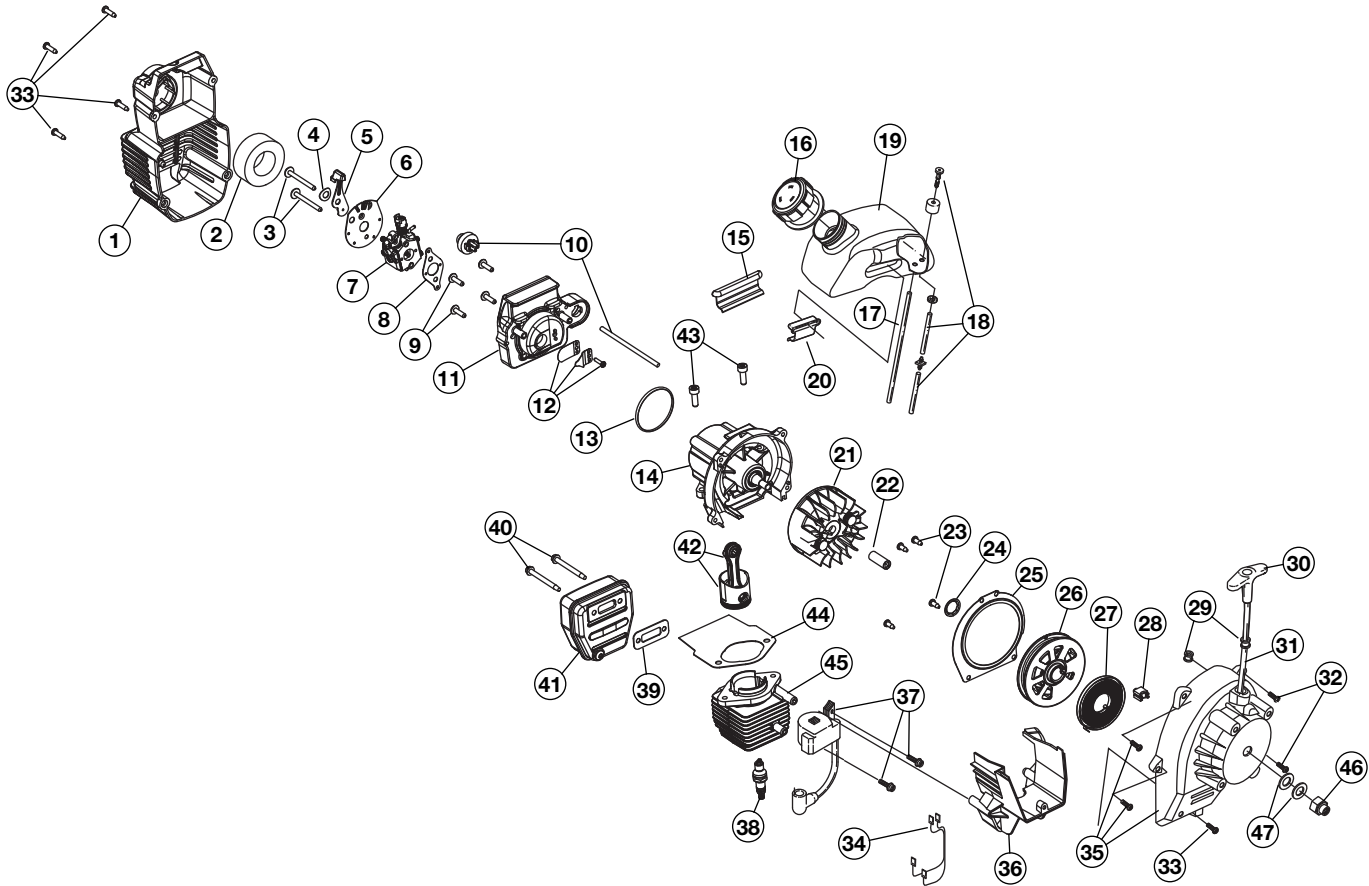

## HOUSING PARTS - MODEL TB320BV 2-CYCLE GAS MULCHING BLOWER VACUUM

Item	Part No.	Description	Item	Part No.	Description
1	753-04511	Air Cleaner Cover Assembly (includes 2 & 33)	28	753-04996	Eyelet Retainer
2	791-180350B	Air Cleaner Filter	29	791-611061	Rope Guide
3	791-180351	Carburetor Mounting Screws	30	791-181079	Pull Handle
4	791-180226	Wavey Washer	31	791-613103	Rope
5	753-04418	Choke Lever Assembly	32	791-181862	Housing Screw
6	753-04419	Choke Lever & Plate (includes 5)	33	791-181345	Cover Screw
7	753-04408	Carburetor Assembly (includes 8 & 18)	34	791-182402	Wire Lead
8	791-610675	Carburetor Gasket	35	753-05404	Starter Housing Assembly (includes 23-33)
9	791-181860	Carb Mount Screw	36	753-04409	Shroud Extension and Stand (includes 33)
10	791-683974B	Primer and Hose Assembly	37	753-05866	Module Assembly
11	753-1196	Carburetor Mount Assembly (includes 9, 12 & 13)	38	791-610311B	Spark Plug
12	791-684451	Reed Assembly	39	791-180980	Exhaust Gasket
13	753-05487	O-Ring	40	753-04620	Muffler Mounting Bolt Assembly
14	753-04747	Crankcase Service Assembly (includes 9)	41	753-05709	Muffler Assembly (includes 39, 40 & Spark Arrestor)
15	791-612134	Rear Mounting Pad	42	753-04367	Piston & Rod Assembly
16	791-182529	Fuel Cap Assembly	43	791-182723	Cylinder Bolt
17	791-181086	Fuel Return Line	44	753-04182	Cylinder Gasket
18	791-682039	Fuel Line Assembly	45	753-04814	Cylinder Assembly (includes 43 & 44)
19	753-04310	Fuel Tank Assembly (includes 16-18)	46	791-181524	Crankshaft Extension
20	791-145308	Front Mounting Pad	47	791-182396	Washer
21	791-182736	Flywheel Assembly	*	753-1209	Piston Ring Set
22	753-04748	Spacer	*	753-04924	Short Block Assembly (includes 8, 14, 38 & 42-45)
23	753-1202	Plate Screw			
24	753-04288	Palnut			
25	753-04705	Pressure Plate (includes 23 & 28)			
26	753-04823	Recoil Pulley Assembly (includes 24)			
27	753-04286	Recoil Spring			
			*	not shown	

## PARTS LIST