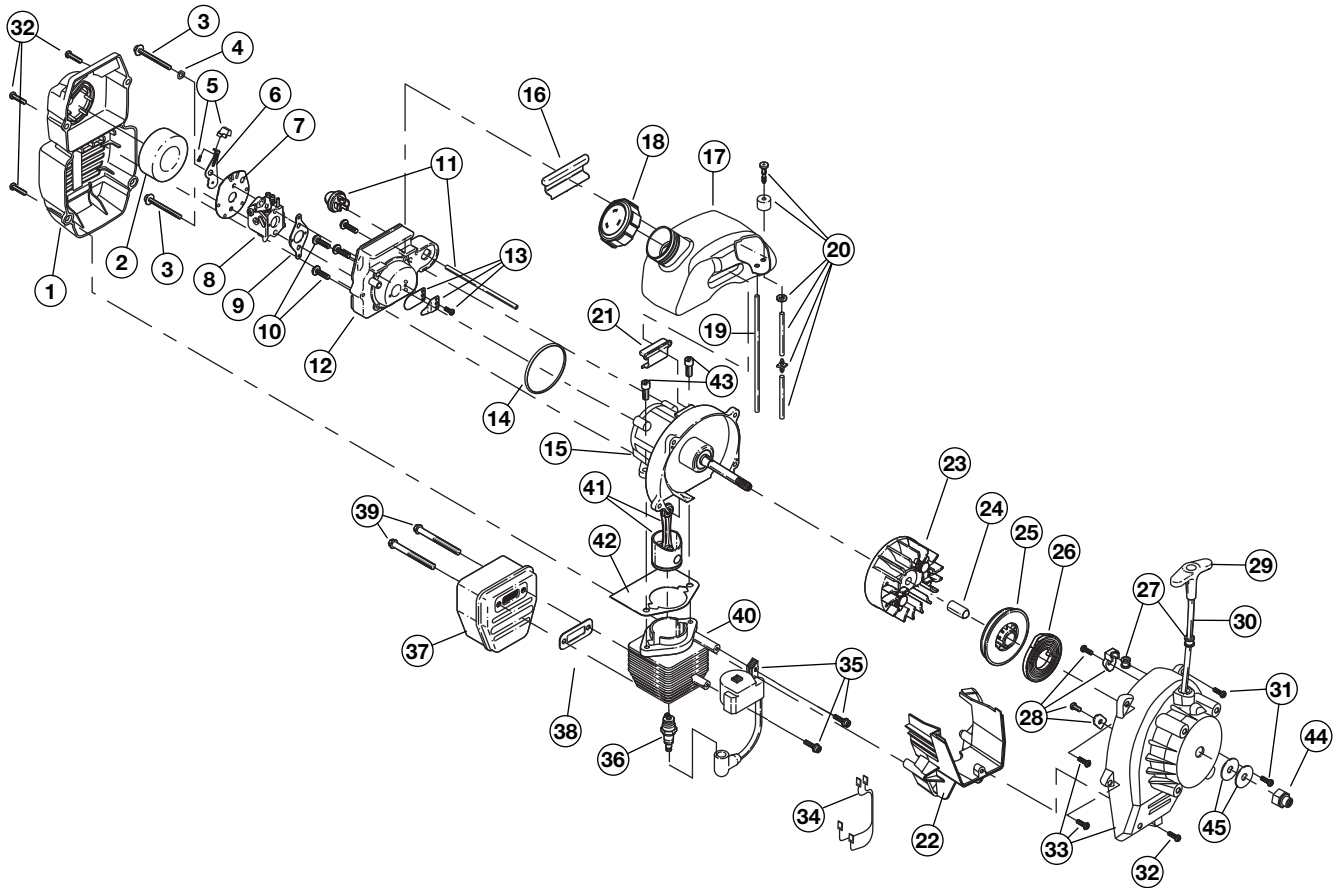

PARTS LIST

ENGINE PARTS - MODEL YMGBV3100 2-CYCLE GAS MULCHING BLOWER VACUUM

Item	Part No.	Description
1	753-04511	Air Cleaner/Muffler Cover Assembly (includes 2 & 32)
2	791-180350B	Air Cleaner Filter
3	791-180351	Carburetor Mounting Screw
4	791-180226	Wavey Washer
5	791-182202	Choke Knob and Screw
6	753-04418	Choke Lever Assembly (includes 5)
7	753-04419	Choke Lever and Plate (includes 6)
8	753-04408	Carburetor Assembly (includes 9 & 20)
9	791-610675	Carburetor Gasket
10	791-181860	Carb Mount Screw
11	791-683974B	Primer and Hose Assembly
12	753-1196	Carb Mount Assembly (includes 10,13 & 14)
13	791-684451	Reed Assembly
14	753-05487	O-Ring
15	753-04328	Crank Case Service Assembly (includes 10)
16	791-612134	Rear Mounting Pad
17	753-04310	Fuel Tank Assembly (includes 18-20)
18	753-1187	Fuel Cap Assembly
19	791-181086	Fuel Return Line
20	791-682039	Fuel Line Assembly
21	791-145308	Front Mounting Pad
22	791-182401	Shroud Extension (includes 32)
23	791-182736	Flywheel Assembly
24	753-04481	Spacer
25	753-1199	Recoil Pulley
26	791-613102	Recoil Spring
27	791-611061	Rope Guide
28	791-180930	Pulley Retainer Assembly

Item	Part No.	Description
29	791-181079	Pull Handle
30	791-613103	Rope
31	791-181862	Housing Screw
32	791-181345	Cover Screw
33	791-181931	Starter Housing Assembly (includes 25-32)
34	791-182402	Wire Lead Assembly
35	753-05866	Module Assembly
36	791-610311B	Spark Plug
37	753-05709	Muffler Assembly (includes 38 & 39)
38	791-180980	Exhaust Gasket
39	753-04620	Muffler Mounting Bolt Assembly
40	753-04814	Cylinder Assembly (includes 42 & 43)
41	753-04367	Piston and Rod Assembly
42	753-04182	Cylinder Gasket
43	791-182723	Cylinder Bolt
44	791-181524	Crankshaft Extension
45	791-182396	Washer
*	753-1209	Piston Ring
*	753-04689	Spark Arrestor Set
*	753-04895	Short Block Assembly (includes 10, 15, 36, 40-43)