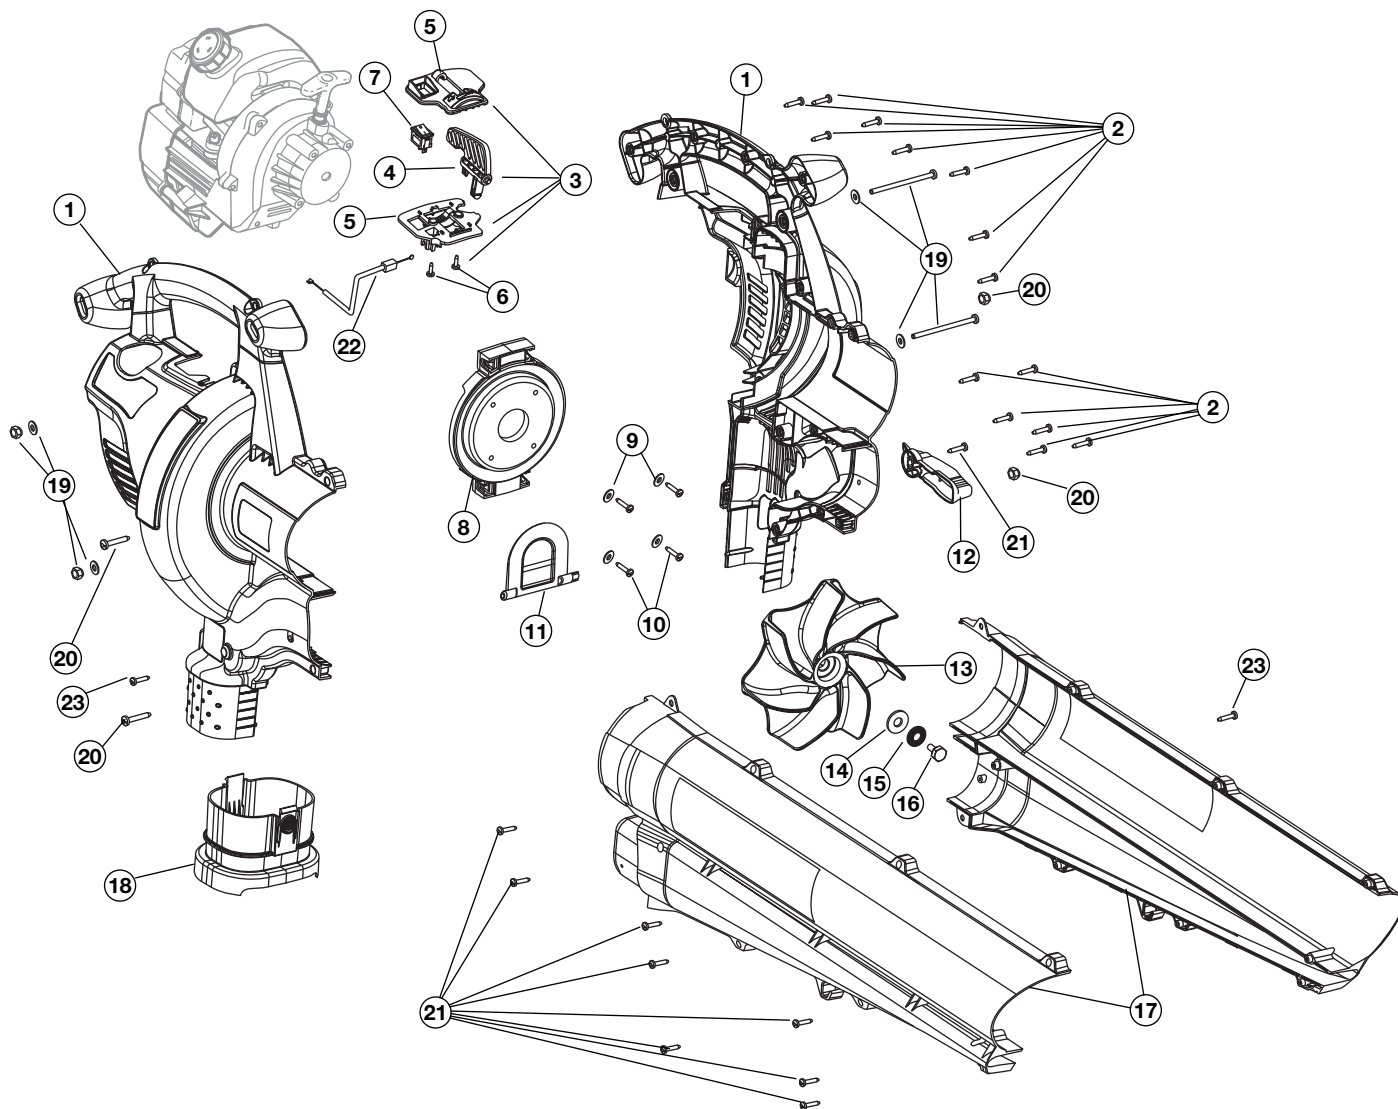

PARTS LIST

HOUSING PARTS - MODEL YMGBV3100 2-CYCLE GAS MULCHING BLOWER VACUUM

Item	Part No.	Description
1	753-04753	Engine Cover Assembly (includes 2)
2	753-04595	Cover Screw
3	753-05013A	Throttle Control Assembly (includes 4-6)
4	791-00048	Throttle Control Lever
5	791-182422	Throttle Control Plate (includes 6)
6	791-182423	Screw, Plastic
7	791-182405	Rocker Switch Assembly
8	753-04483	Engine Mounting Plate (includes 9 & 10)
9	791-182409	Washer
10	791-181903	Screw
11	791-182410	Mode Control Flapper
12	791-00050	Mode Control Lever (includes 21)

Item	Part No.	Description
13	753-04596	Impeller Blade
14	753-04833	Washer
15	753-04834	Lock Washer
16	791-182414	Bolt
17	791-00051	Blower/Vac Tube Assembly (includes 22)
18	791-182417	Vacuum Bag Adapter
19	791-182424	Mounting Plate Hardware
20	791-182425	Blower/Vac Tube Mounting Hardware
21	791-181482	Screw
22	791-00049	Throttle Cable
23	791-181345	Screw
*	791-612930	Cable Tie
*	753-04465	Vacuum Bag Assembly (includes 19, Vacuum Bag & Cable Tie)
*	753-04325	Patio Head

* Items Not Shown