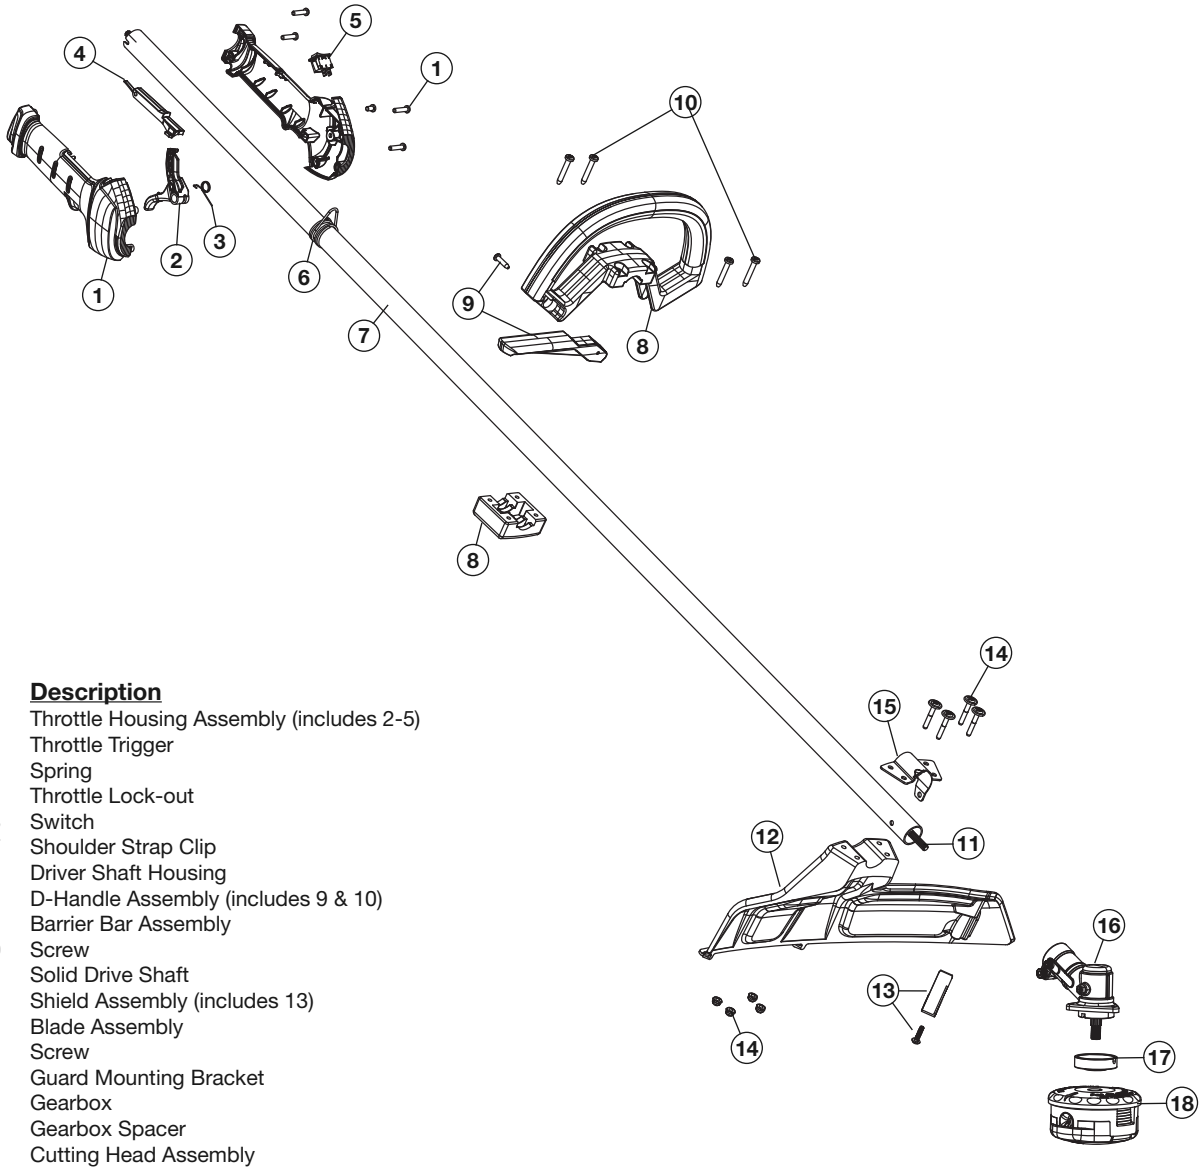

REPLACEMENT PARTS - MODEL TBP6160 4-CYCLE GAS TRIMMER

Item	Part No.	Description
1	753-05296	Throttle Housing Assembly (includes 2-5)
2	753-05293	Throttle Trigger
3	753-05007	Spring
4	753-05171	Throttle Lock-out
5	791-182673	Switch
6	791-610327	Shoulder Strap Clip
7	753-05818	Driver Shaft Housing
8	753-05008	D-Handle Assembly (includes 9 & 10)
9	753-05295	Barrier Bar Assembly
10	791-181070	Screw
11	753-05819	Solid Drive Shaft
12	753-05820	Shield Assembly (includes 13)
13	753-05821	Blade Assembly
14	753-05822	Screw
15	753-05823	Guard Mounting Bracket
16	753-05824	Gearbox
17	753-05825	Gearbox Spacer
18	796-00033	Cutting Head Assembly

* 753-05896 Shoulder Strap

* Items Not Shown