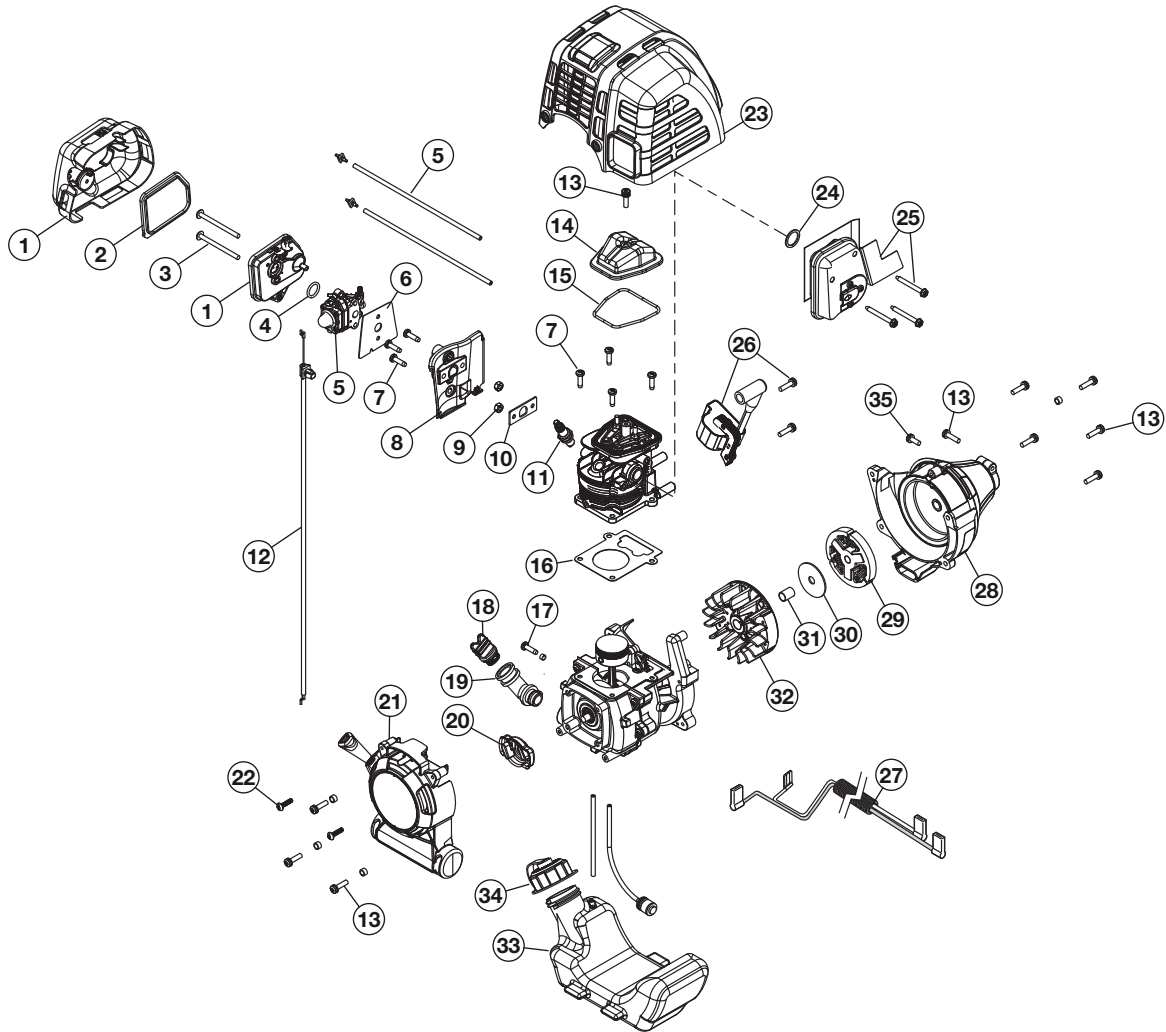

### TABLE OF CONTENTS

Service Information	1
Rules for Safe Operation	2
Know Your Unit	3
Assembly Instructions	3
Oil and Fuel Information	4
Starting/Stopping Instructions	4
Operating Instructions	4
Maintenance & Repair Instructions	5
Cleaning and Storage	6
Troubleshooting Chart	6
Specifications	7
Warranty Information	28
Parts List	26

## 4-CYCLE GAS TRIMMER

Item	Part No.	Description	Item	Part No.	Description
1	753-05800	Aircleaner Assembly (includes 2 & 3)	18	753-05400	Oil Plug Assembly
2	753-05802	Air Filter	19	753-05806	Oil fill Tube Assembly (includes 17)
3	753-05253	Screw	20	753-05635	Pawl Assembly
4	791-181751	Carburetor O-Ring	21	753-05808	Rear Starter Cover Assembly
5	753-05845	Carburetor Assembly w/ Fuel Lines	22	753-04595	Screw
6	753-05803	Carburetor Gasket	23	753-05809	Starter Housing
7	791-181003	Screw	24	753-05670	Muffler Gasket
8	753-05804	Insulator	25	753-05810	Muffler Assembly
9	753-05248	Nut	26	753-05410	Module Assembly
10	753-05673	Insulator Gasket	27	753-05264	Lead Wires
11	753-05784	Spark Plug	28	753-05811	Clutch Cover Assembly
12	753-05266	Throttle Cable	29	753-05812	Clutch
13	753-05805	Screw	30	753-05813	Clutch Washer
14	753-05671	Valve Cover	31	753-05814	Spacer
15	753-05672	Valve O-Ring	32	753-05815	Flywheel
16	753-05681	Cylinder Gasket	33	753-05816	Fuel Tank (includes 34)
17	753-05377	Screw	34	753-05289	Fuel Cap
			35	753-05619	Anti-Rotation Screw
			*	753-05817	Short Block Assembly