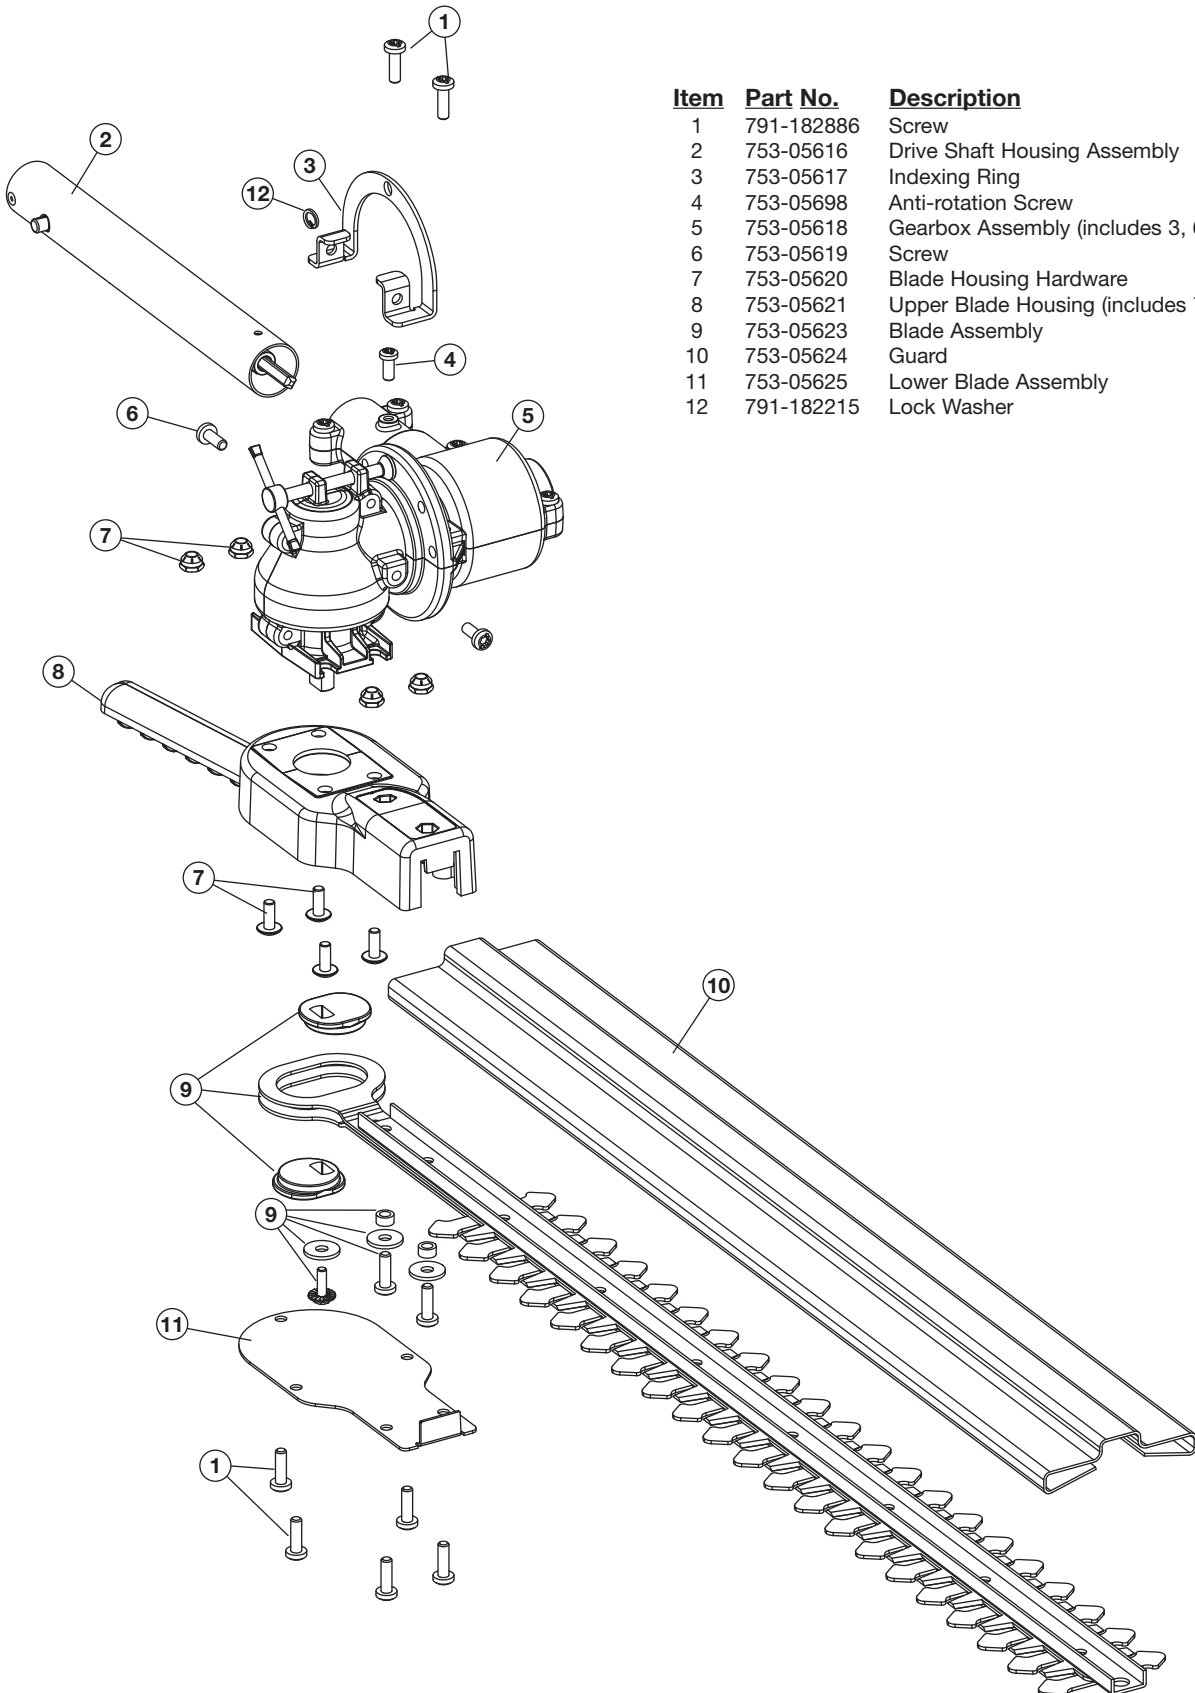

PARTS LIST

REPLACEMENT PARTS - MODEL AH720
HEDGE TRIMMER ADD-ON

Item	Part No.	Description
1	791-182886	Screw
2	753-05616	Drive Shaft Housing Assembly
3	753-05617	Indexing Ring
4	753-05698	Anti-rotation Screw
5	753-05618	Gearbox Assembly (includes 3, 6 & 12)
6	753-05619	Screw
7	753-05620	Blade Housing Hardware
8	753-05621	Upper Blade Housing (includes 7)
9	753-05623	Blade Assembly
10	753-05624	Guard
11	753-05625	Lower Blade Assembly
12	791-182215	Lock Washer