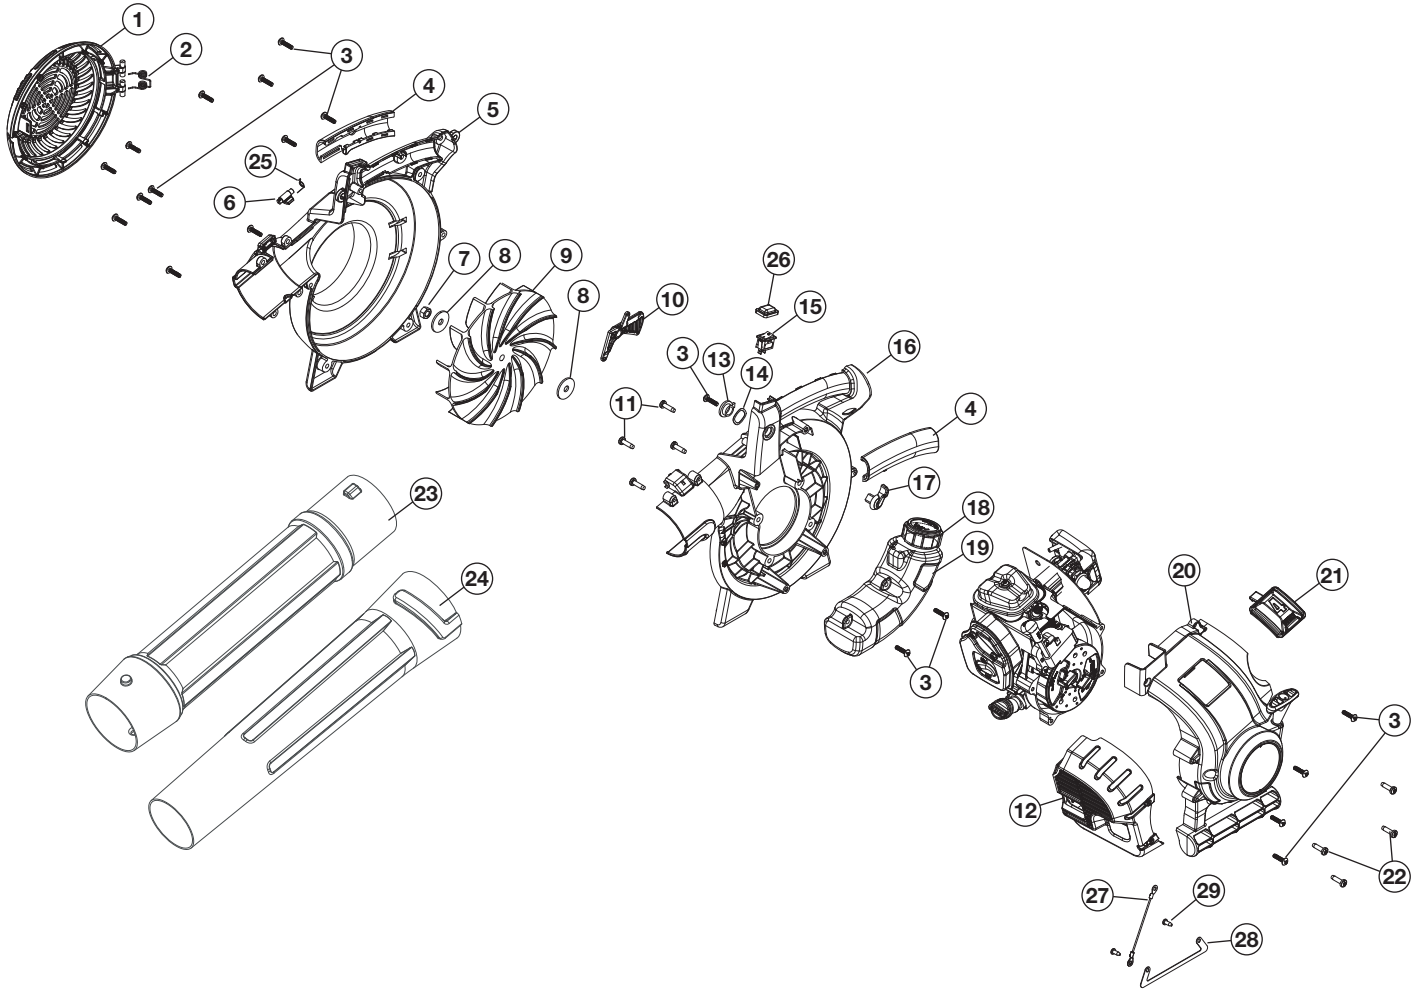

PARTS LIST

REPLACEMENT PARTS - MODEL TB4SC  
4-CYCLE GAS BLOWER

Item	Part No.	Description
1	753-05246	Muffler Screws
2	753-05900	Muffler Assembly (includes 1 & 3)
3	753-05244	Muffler Gasket
4	791-181025	Screw
5	753-05901	Rocker Cover
6	753-05902	O-Ring
7	791-181003	Screw
8	753-05903	Throttle Cable
9	753-05673	Insulator Gasket
10	753-05248	Nut
11	753-05904	Insulator
12	753-05905	Carburetor Gasket
13	753-05908	Carburetor
14	791-181751	Carburetor O-Ring
15	753-05253	Screw

Item	Part No.	Description
16	753-04223	Air Cleaner Assembly (includes 17)
17	791-181757	Air Filter
18	753-05687	Nut
19	753-05906	Flywheel Assembly
20	753-05907	Module
21	753-05400	Oil Plug
22	753-05909	Oil Fill Tube
23	753-05377	Screw
24	753-05910	O-Ring
25	753-05784	Spark Plug
26	753-05911	Lead Wire
*	753-05966	Valve
*	753-05912	Shortblock Assembly (includes 4-7 & 21-25)

\* Items Not Shown

PARTS LIST

REPLACEMENT PARTS - MODEL TB4SC  
4-CYCLE GAS BLOWER

Item	Part No.	Description	Item	Part No.	Description
1	753-05917	Intake Cover	16	753-05921	Impeller Housing (includes 4)
2	753-05918	Spring	17	753-05932	Outer Trigger Lock
3	753-04595	Screw	18	753-05289	Fuel Cap
4	753-05919	Handle Grips	19	753-05933	Fuel Tank Assembly (includes 18)
5	753-05920	Impeller Housing (includes 4)	20	753-05941	Engine Cover Assembly (includes 3, 21 & 22)
6	753-05926	Latch Tube	21	753-05935	Spark Plug Cover
7	753-05927	Nut	22	753-05377	Screw
8	753-05928	Washer	23	753-05936	Upper Tube
9	753-05929	Impeller	24	753-05937	Lower Tube
10	753-05930	Throttle Trigger	25	753-05939	Latch Spring
11	791-181003	Screw	26	753-05942	Switch Cover
12	753-05931	Muffler Cover (includes 3)	27	753-05964	Wire Ground
13	753-05924	Inner Trigger Lock	28	753-05965	Strap Ground
14	753-05925	Wavy Washer	29	753-1202	Screw
15	791-182405	Switch			