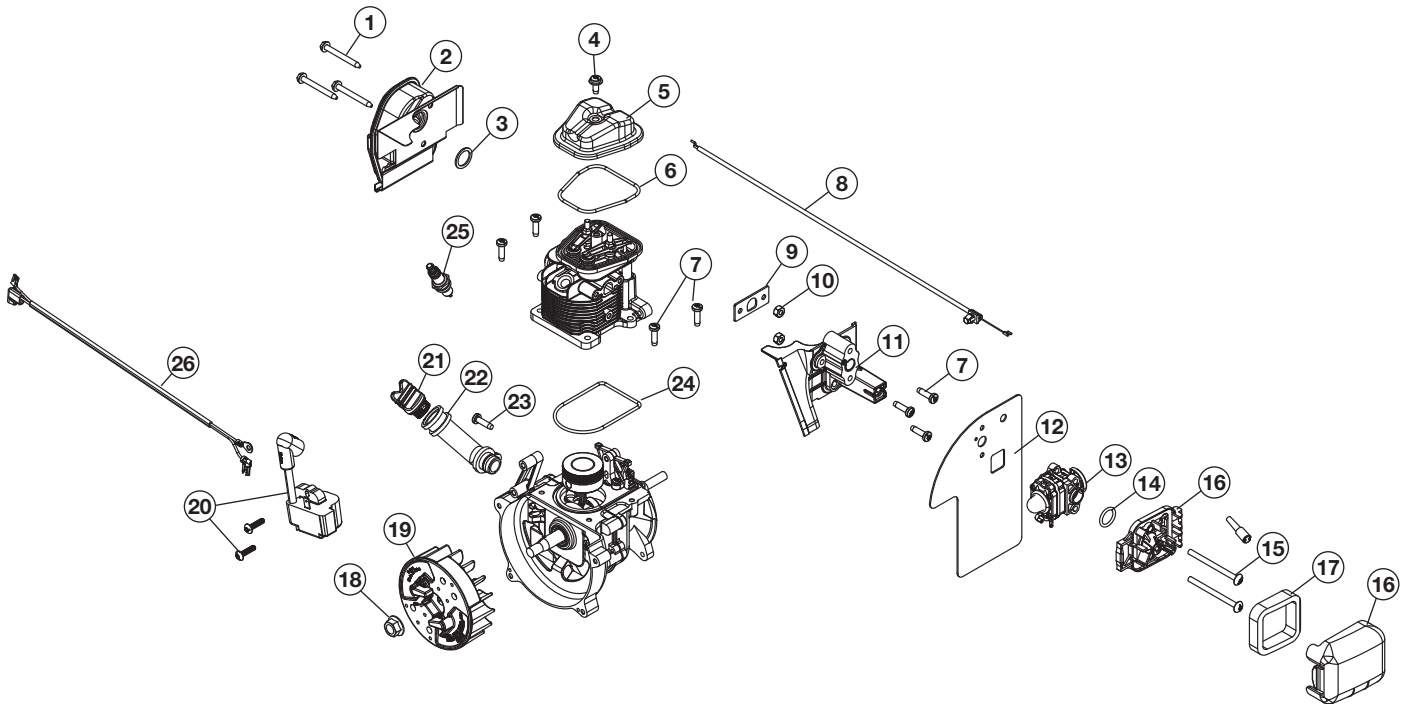

PARTS LIST

REPLACEMENT PARTS - MODEL TB4SC  
4-CYCLE GAS BLOWER

Item	Part No.	Description
1	753-05246	Muffler Screws
2	753-05900	Muffler Assembly (includes 1 & 3)
3	753-05244	Muffler Gasket
4	791-181025	Screw
5	753-05901	Rocker Cover
6	753-05902	O-Ring
7	791-181003	Screw
8	753-05903	Throttle Cable
9	753-05673	Insulator Gasket
10	753-05248	Nut
11	753-05904	Insulator
12	753-05905	Carburetor Gasket
13	753-05908	Carburetor
14	791-181751	Carburetor O-Ring
15	753-05253	Screw

Item	Part No.	Description
16	753-04223	Air Cleaner Assembly (includes 17)
17	791-181757	Air Filter
18	753-05687	Nut
19	753-05906	Flywheel Assembly
20	753-05907	Module
21	753-05400	Oil Plug
22	753-05909	Oil Fill Tube
23	753-05377	Screw
24	753-05910	O-Ring
25	753-05784	Spark Plug
26	753-05911	Lead Wire
*	753-05966	Valve
*	753-05912	Shortblock Assembly (includes 4-7 & 21-25)

\* Items Not Shown

PARTS LIST

REPLACEMENT PARTS - MODEL TB4SC  
4-CYCLE GAS BLOWER

Item	Part No.	Description	Item	Part No.	Description
1	753-05917	Intake Cover	16	753-05921	Impeller Housing (includes 4)
2	753-05918	Spring	17	753-05932	Outer Trigger Lock
3	753-04595	Screw	18	753-05289	Fuel Cap
4	753-05919	Handle Grips	19	753-05933	Fuel Tank Assembly (includes 18)
5	753-05920	Impeller Housing (includes 4)	20	753-05941	Engine Cover Assembly (includes 3, 21 & 22)
6	753-05926	Latch Tube	21	753-05935	Spark Plug Cover
7	753-05927	Nut	22	753-05377	Screw
8	753-05928	Washer	23	753-05936	Upper Tube
9	753-05929	Impeller	24	753-05937	Lower Tube
10	753-05930	Throttle Trigger	25	753-05939	Latch Spring
11	791-181003	Screw	26	753-05942	Switch Cover
12	753-05931	Muffler Cover (includes 3)	27	753-05964	Wire Ground
13	753-05924	Inner Trigger Lock	28	753-05965	Strap Ground
14	753-05925	Wavy Washer	29	753-1202	Screw
15	791-182405	Switch			