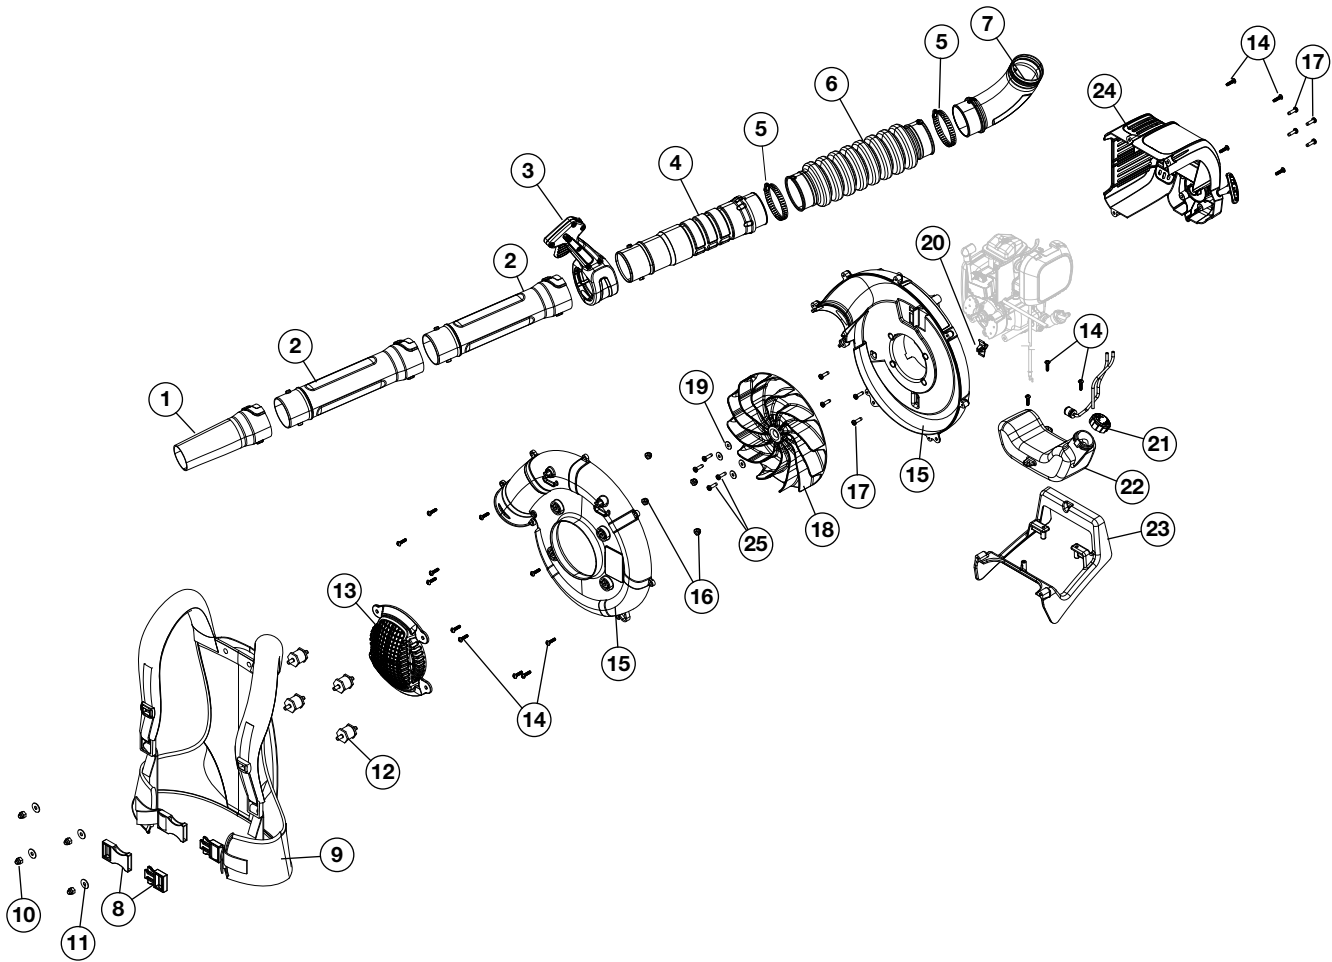

REPLACEMENT PARTS - MODEL TB4BP

4-CYCLE GAS BACKPACK BLOWER

PPN 41BR4BPG966

Item	Part No.	Description
1	753-06000	Nozzle
2	753-05971	Lower Blower Tube
3	753-05975	Throttle Grip Assembly
4	753-05991	Upper Blower Tube
5	753-05640	Clamp
6	753-05641	Flex Tube
7	753-05990	Elbow Tube
8	753-05655	Harness Clip
9	753-05656	Harness (includes 8)
10	753-05647	Nut
11	753-05646	Spacer
12	753-05648	Isolator Mount

Item	Part No.	Description
13	753-05786	Intake Cover
14	753-04595	Screw
15	753-05658	Impeller Housing Assembly
16	791-180050	Nut
17	791-181003	Screw
18	753-05989	Impeller (includes 17)
19	791-182409	Washer
20	753-05661	Throttle Retaining Clip
21	753-05289	Fuel Cap
22	753-05662	Fuel Tank Assembly (includes 21)
23	753-05663	Stand
24	753-05660	Engine Cover Assembly
25	791-182348	Screw