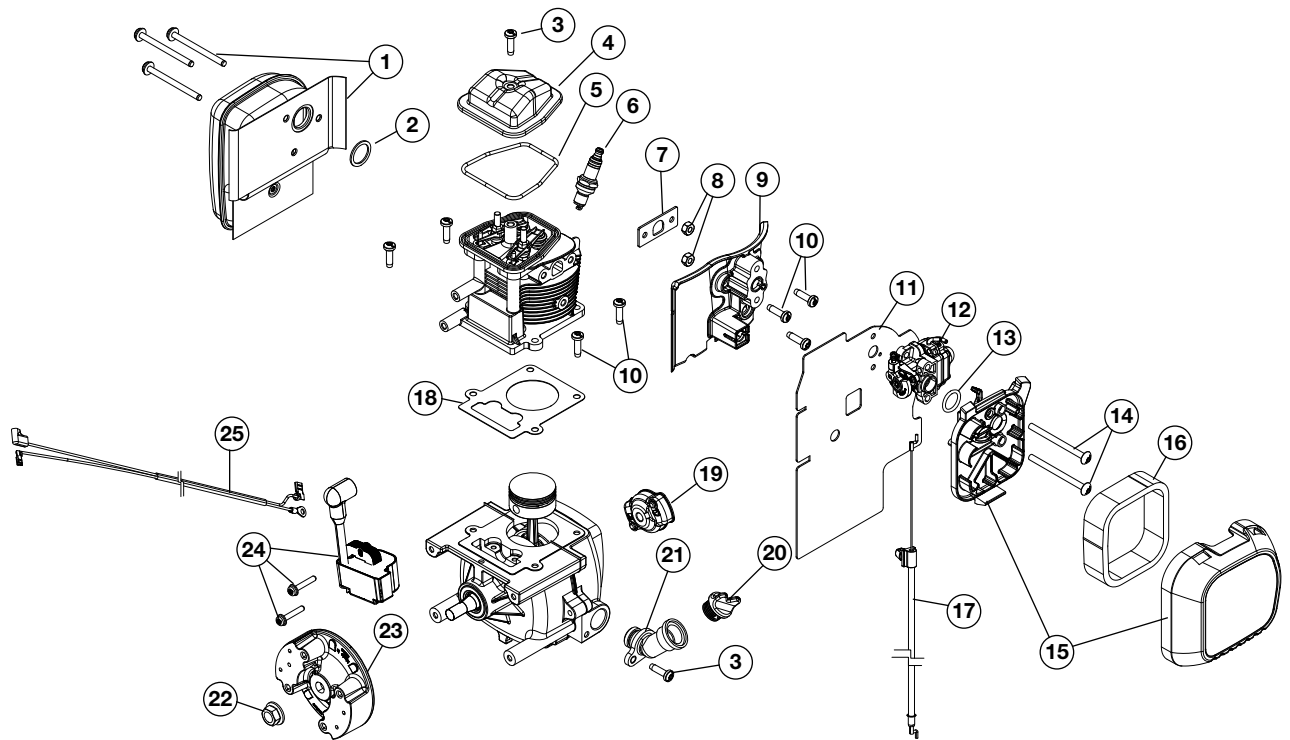

# REPLACEMENT PARTS - MODEL TB4BP 4-CYCLE GAS BACKPACK BLOWER

PPN 41BR4BPG966

Item	Part No.	Description
1	753-05669	Muffler Assembly (includes 2)
2	753-05670	Muffler Gasket
3	753-05377	Screw
4	753-05671	Rocker Cover
5	753-05672	Rocker Cover O-Ring
6	753-05784	Spark Plug
7	753-05673	Insulator Gasket
8	753-05248	Nut
9	753-05674	Insulator
10	791-181003	Screw
11	753-05675	Carburetor Gasket
12	753-06002	Carburetor
13	791-181751	Carburetor O-Ring
14	753-05253	Screw
15	753-05711	Air Cleaner Assembly (includes 16)
16	753-05677	Air Filter
17	753-05970	Throttle Cable

Item	Part No.	Description
18	753-05681	Cylinder Gasket
19	753-05635	Pawl Assembly
20	753-05400	Oil Plug
21	753-05682	Oil Fill Tube (includes 3)
22	753-05687	Nut
23	753-05688	Flywheel Assembly
24	753-06003	Module Assembly
25	753-05690	Lead Wire
*	753-05974	Short Block Assembly
*	753-05297	Spark Arrestor

# REPLACEMENT PARTS - MODEL TB4BP

Item	Part No.	Description
13	753-05786	Intake Cover
14	753-04595	Screw
15	753-05658	Impeller Housing Assembly
16	791-180050	Nut
17	791-181003	Screw
18	753-05989	Impeller (includes 17)
19	791-182409	Washer
20	753-05661	Throttle Retaining Clip
21	753-05289	Fuel Cap
22	753-05662	Fuel Tank Assembly (includes 21)
23	753-05663	Stand
24	753-05660	Engine Cover Assembly
25	791-182348	Screw