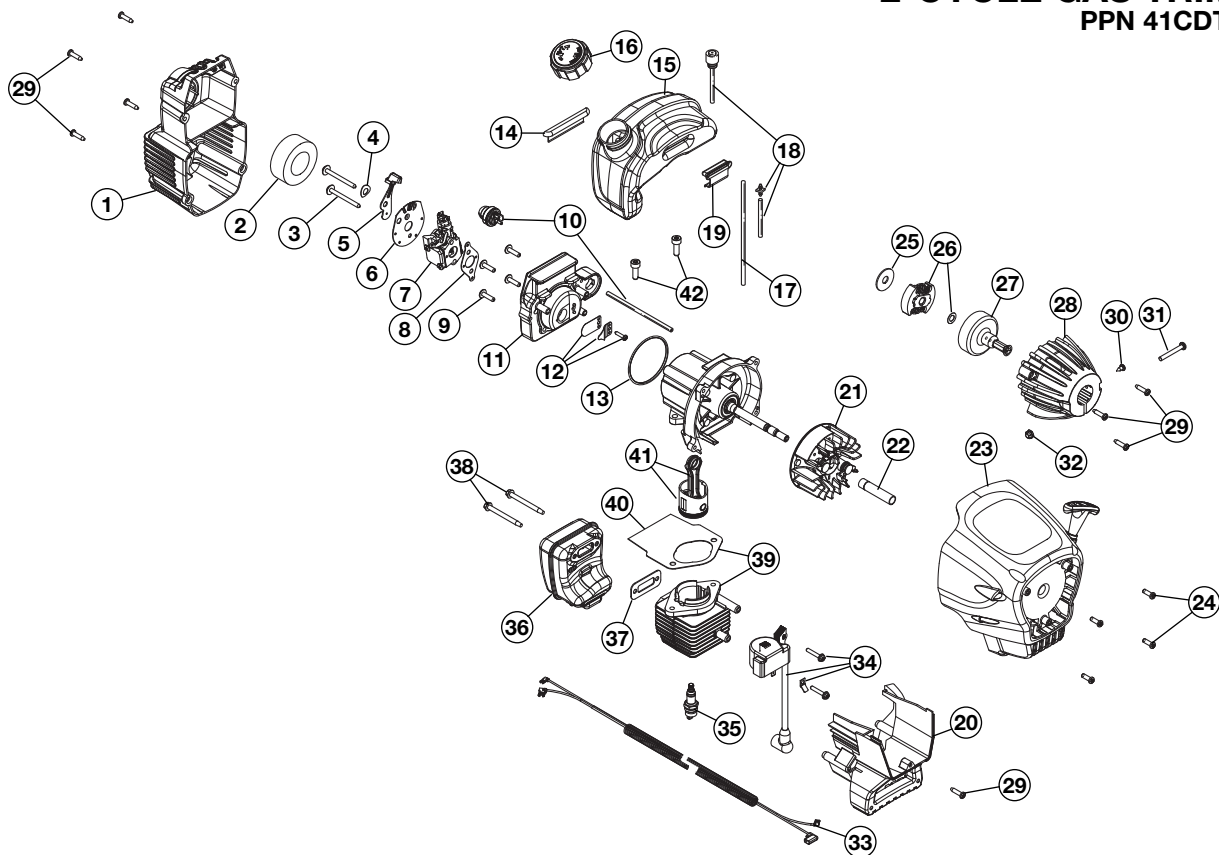

REPLACEMENT PARTS - MODEL TB10CS 2-CYCLE GAS TRIMMER PPN 41CDT10G966

Item	Part No.	Description
1	753-04511	Air Cleaner Cover Assembly (includes 2 & 29)
2	791-180350B	Air Cleaner Filter
3	791-180351	Carburetor Mounting Screw Assembly
4	791-180226	Wavey Washer
5	753-04418	Choke Lever Assembly
6	753-04419	Choke Plate Assembly (includes 5)
7	753-05133	Carburetor Assembly (includes 8 & 18)
8	791-610675	Carburetor Gasket
9	791-181860	Carb Mount Screw
10	791-683947B	Primer & Hose Assembly
11	753-1196	Carb Mount Assembly (includes 9, 12 & 13)
12	791-684451	Reed Assembly
13	753-05487	O-Ring
14	791-612134	Rear Mounting Pad
15	753-04307	Fuel Tank Assembly (includes 16-18)
16	791-182529	Fuel Cap Assembly
17	791-181086	Fuel Return Line
18	753-04233	Fuel Line Assembly
19	791-145308	Front Mounting Pad
20	753-05091	Shroud Extension & Stand (includes 29)
21	753-05240	Flywheel Assembly
22	791-181525	Spacer

* Items Not Shown

REPLACEMENT PARTS - MODEL TB10CS

2-CYCLE GAS TRIMMER

PPN 41CDT10G966

Item	Part No.	Description
1	753-04829	Throttle Housing Assembly (includes 2-4)
2	791-182405	Switch
3	753-04119	Throttle Trigger
4	791-182690	Throttle Trigger Spring
5	753-05748	Drive Shaft Housing Assembly
6	753-05461	D-Handle (includes 7)
7	791-181587	Handle Hardware
8	753-04282	Guard Mounting Hardware
9	753-04283	Guard (includes 10)
10	791-682061	Blade Assembly
11	753-04284	Outer Spool Assembly (includes 12)
12	791-610660	Retainer
13	791-610317B	Spring
14	753-1155	Inner Reel
15	791-153066B	Bump Head Knob Assembly
*	791-153577B	Reel and Line Assembly