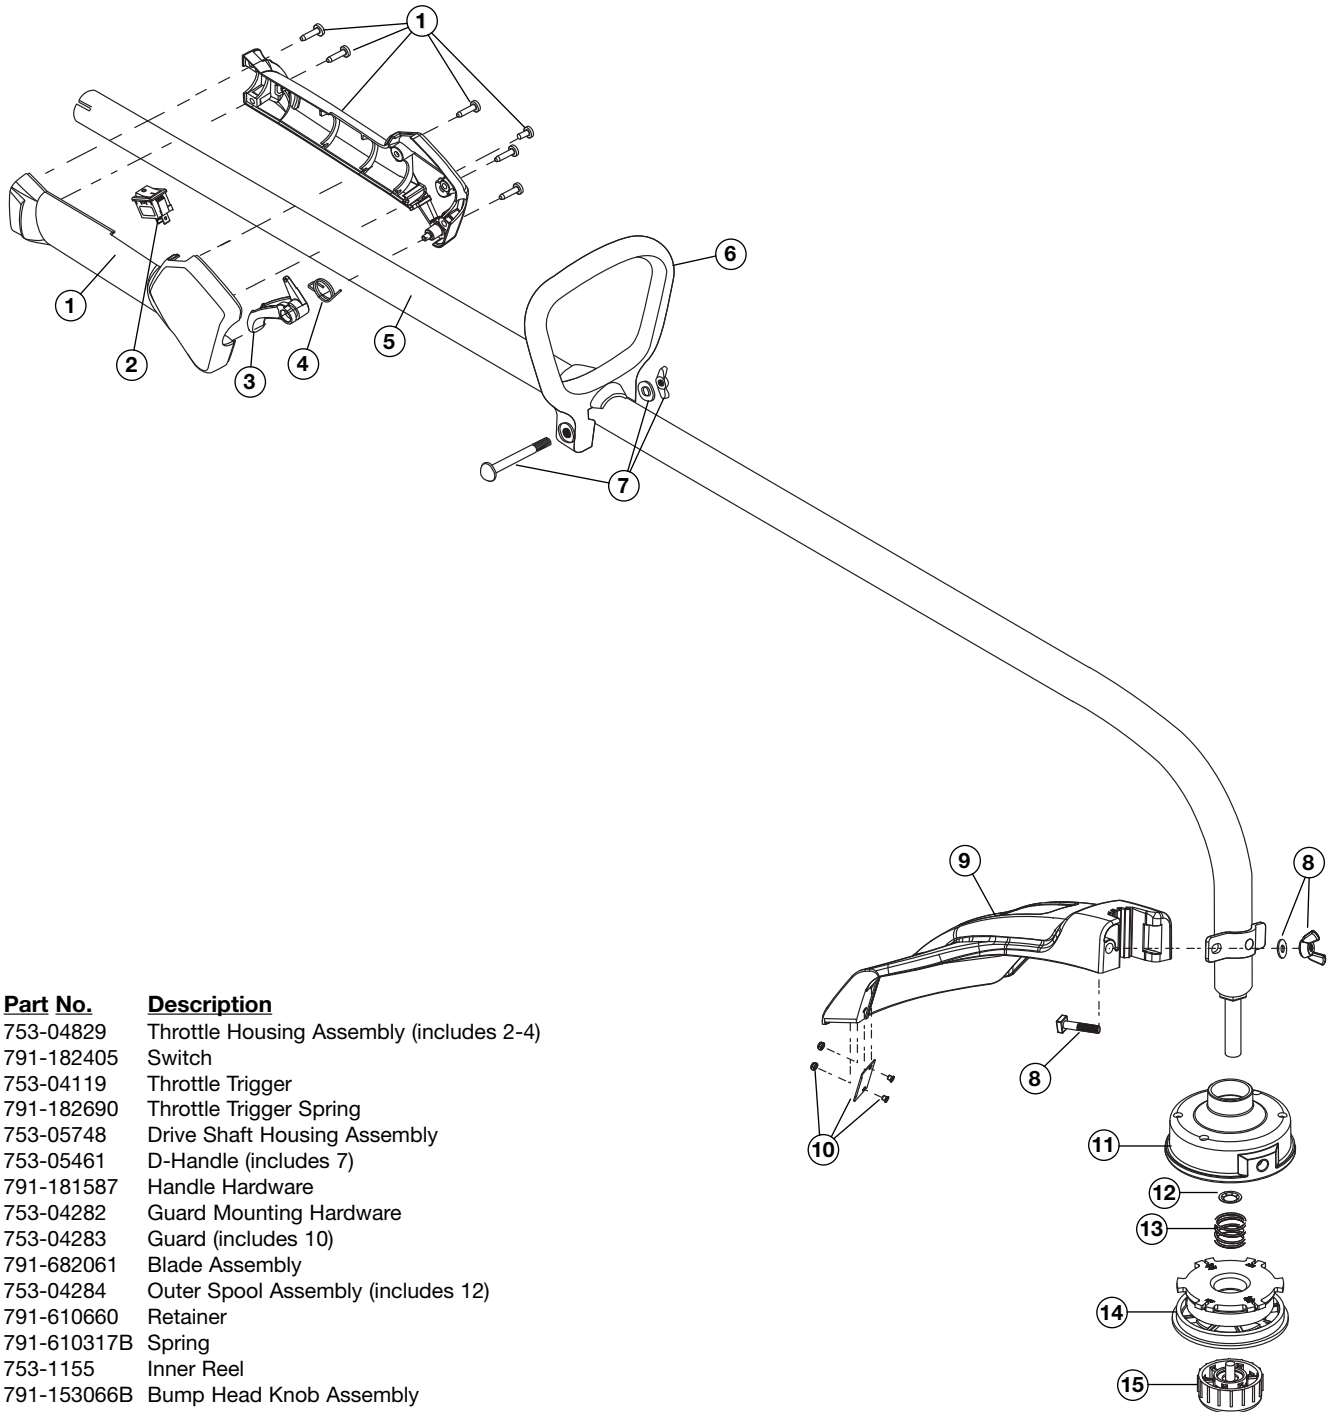

REPLACEMENT PARTS - MODEL TB10CS 2-CYCLE GAS TRIMMER PPN 41CDT10G966

Item	Part No.	Description
1	753-04511	Air Cleaner Cover Assembly (includes 2 & 29)
2	791-180350B	Air Cleaner Filter
3	791-180351	Carburetor Mounting Screw Assembly
4	791-180226	Wavey Washer
5	753-04418	Choke Lever Assembly
6	753-04419	Choke Plate Assembly (includes 5)
7	753-05133	Carburetor Assembly (includes 8 & 18)
8	791-610675	Carburetor Gasket
9	791-181860	Carb Mount Screw
10	791-683947B	Primer & Hose Assembly
11	753-1196	Carb Mount Assembly (includes 9, 12 & 13)
12	791-684451	Reed Assembly
13	753-05487	O-Ring
14	791-612134	Rear Mounting Pad
15	753-04307	Fuel Tank Assembly (includes 16-18)
16	791-182529	Fuel Cap Assembly
17	791-181086	Fuel Return Line
18	753-04233	Fuel Line Assembly
19	791-145308	Front Mounting Pad
20	753-05091	Shroud Extension & Stand (includes 29)
21	753-05240	Flywheel Assembly
22	791-181525	Spacer

* Items Not Shown

REPLACEMENT PARTS - MODEL TB10CS

2-CYCLE GAS TRIMMER

PPN 41CDT10G966

Item	Part No.	Description
1	753-04829	Throttle Housing Assembly (includes 2-4)
2	791-182405	Switch
3	753-04119	Throttle Trigger
4	791-182690	Throttle Trigger Spring
5	753-05748	Drive Shaft Housing Assembly
6	753-05461	D-Handle (includes 7)
7	791-181587	Handle Hardware
8	753-04282	Guard Mounting Hardware
9	753-04283	Guard (includes 10)
10	791-682061	Blade Assembly
11	753-04284	Outer Spool Assembly (includes 12)
12	791-610660	Retainer
13	791-610317B	Spring
14	753-1155	Inner Reel
15	791-153066B	Bump Head Knob Assembly
*	791-153577B	Reel and Line Assembly