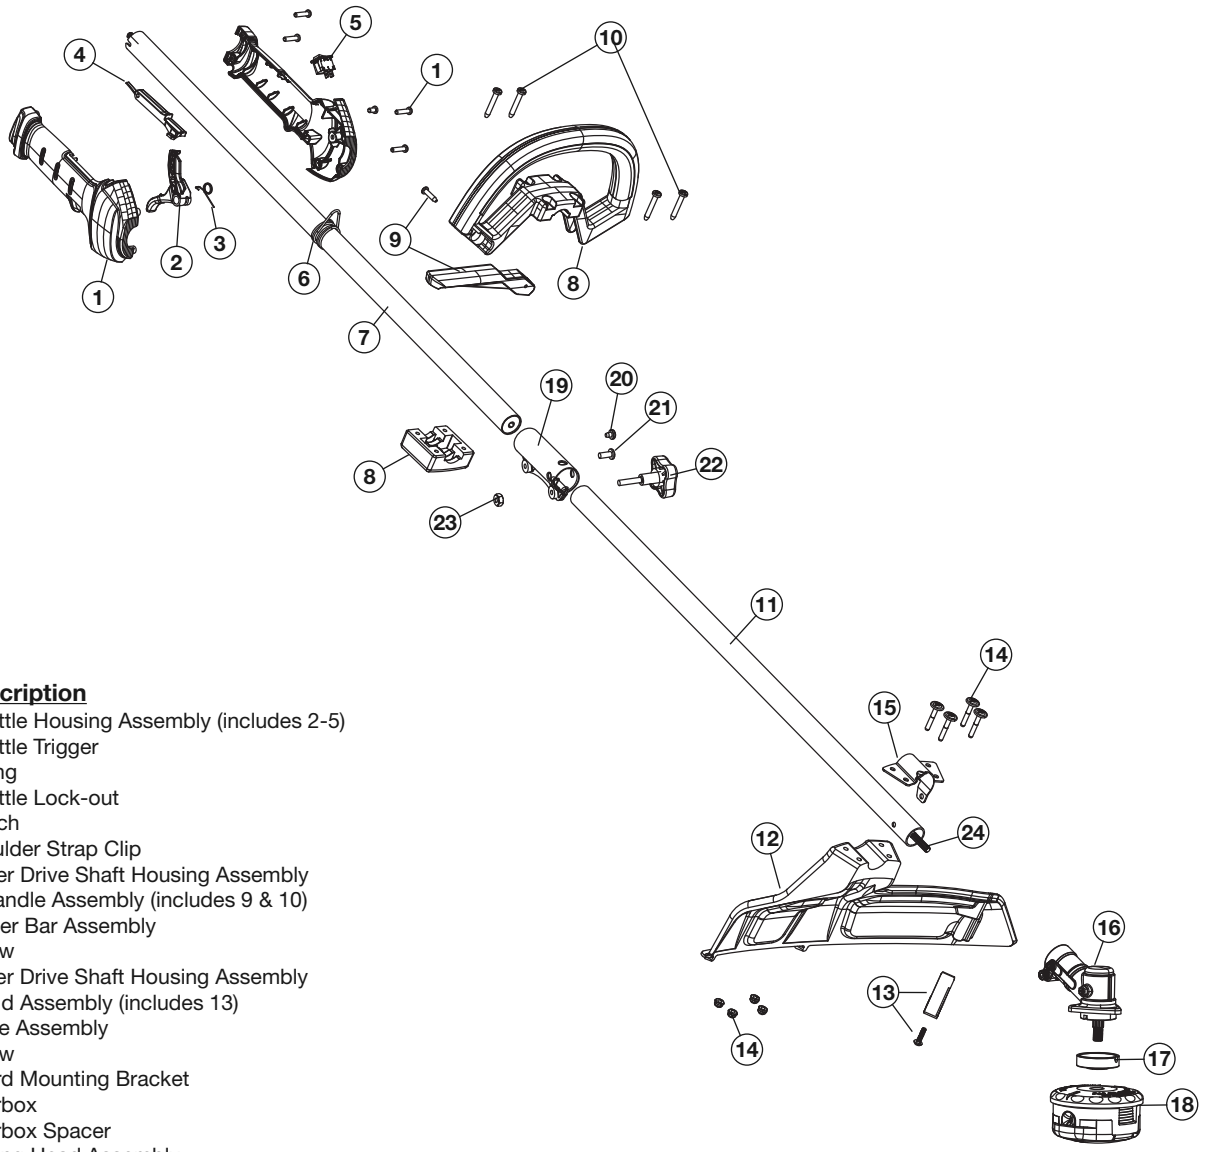

REPLACEMENT PARTS - MODEL TBP6040

4-CYCLE GAS TRIMMER

PPN 41AD604C966

Item	Part No.	Description
1	753-05192	Throttle Housing Assembly (includes 2-5)
2	753-05517	Throttle Trigger
3	753-05007	Spring
4	753-05171	Throttle Lock-out
5	791-182405	Switch
6	791-610327	Shoulder Strap Clip
7	753-04236	Upper Drive Shaft Housing Assembly
8	753-05008	D-Handle Assembly (includes 9 & 10)
9	753-05295	Barrier Bar Assembly
10	791-181070	Screw
11	753-04504	Lower Drive Shaft Housing Assembly
12	753-05820	Shield Assembly (includes 13)
13	753-05821	Blade Assembly
14	753-05822	Screw
15	753-06089	Guard Mounting Bracket
16	791-182193	Gearbox
17	791-182196	Gearbox Spacer
18	796-00033	Cutting Head Assembly
19	753-1190	Split Boom Coupler (includes 20-23)
20	791-182057	Screw
21	791-181617	Bolt
22	791-181987	Adjustment Knob
23	753-04386	Knob Retaining Nut
24	753-05267	Lower Flexible Drive Shaft