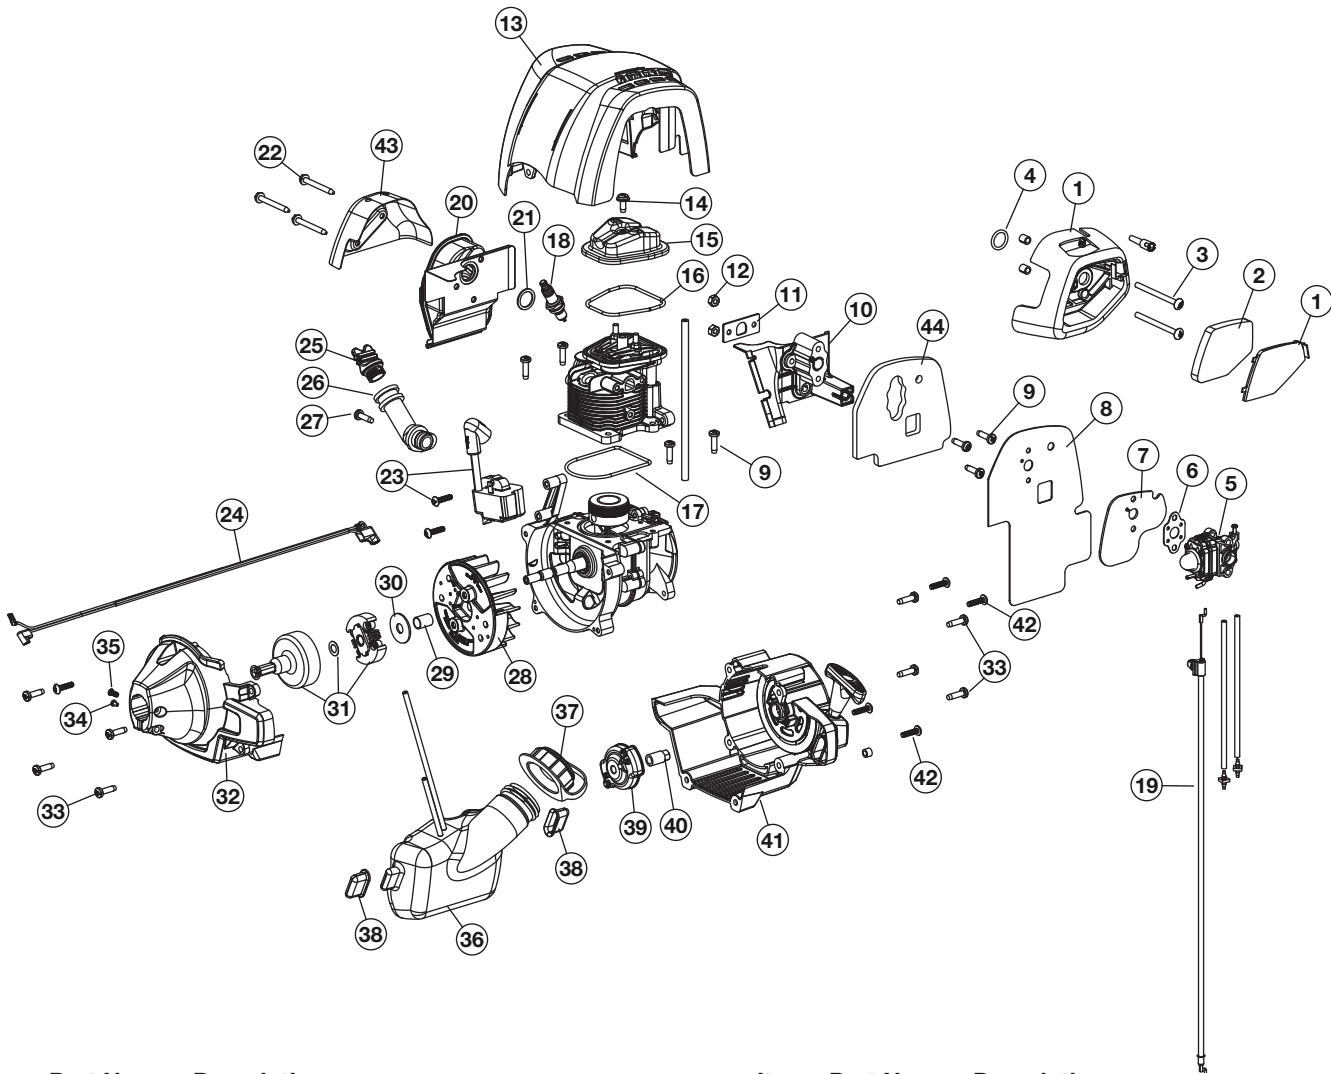

## 4-CYCLE GAS TRIMMER

PPN 41AD604C966

Item	Part No.	Description
1	753-06084	Aircleaner Assembly (includes 2 & 3)
2	753-06085	Air Filter
3	753-05253	Screw
4	791-181751	Carburetor O-Ring
5	753-06083	Carburetor Assembly w/ Fuel Lines
6	791-181709	Carburetor Gasket
7	753-06103	Heat Sink
8	753-06082	Carburetor Baffle
9	791-181003	Screw
10	753-05904	Insulator
11	753-05673	Insulator Gasket
12	753-05248	Nut
13	753-06107	Engine Cover
14	791-181025	Screw
15	753-05901	Valve Cover
16	753-05902	Valve O-Ring
17	753-05910	Cylinder O-Ring
18	753-05784	Spark Plug
19	753-06081	Throttle Cable
20	753-06080	Muffler Assembly
21	753-05244	Muffler Gasket
22	753-05246	Muffler Bolt

Item	Part No.	Description
23	753-05907	Module Assembly
24	753-06086	Lead Wires
25	753-05400	Oil Plug Assembly
26	753-06087	Oil Fill Tube Assembly (includes 27)
27	753-05377	Screw
28	753-05815	Flywheel
29	753-05814	Spacer
30	791-182396	Clutch Washer
31	753-05860	Clutch Assembly
32	753-06094	Clutch Cover Assembly
33	753-05377	Screw
34	791-182519	Anti-rotation Screw
35	753-04291	Clamp Screw & Nut
36	753-06093	Fuel Tank (includes 37)
37	753-05289	Fuel Cap
38	753-05259	Fuel Tank Pad
39	753-06091	Pawl Assembly
40	753-06104	Electric Start Adapter
41	753-06108	Starter Cover Assembly
42	753-04595	Screw
43	753-06101	Muffler Shield
44	753-06122	Carburetor Heat Shield