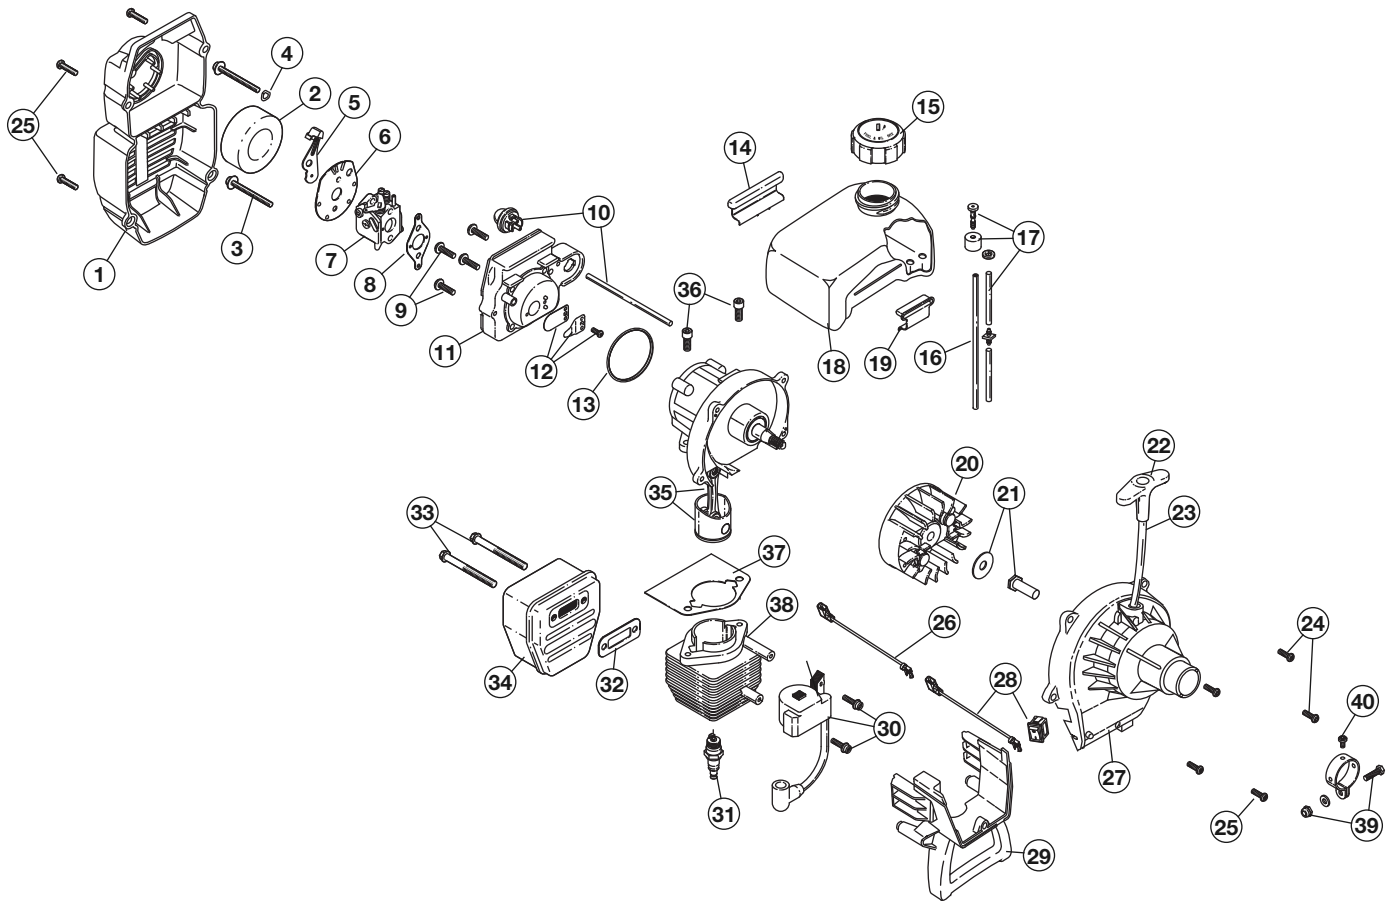

# REPLACEMENT PARTS - MODEL Y28VP

## 2-CYCLE GAS ENGINE

PPN 41ADYVPG900

Item	Part No.	Description
1	753-04511	Air Cleaner Cover Assembly (includes 2 & 25)
2	791-180350B	Air Cleaner Filter
3	791-180351	Carburetor Mounting Screws
4	791-180226	Wavey Washer
5	753-04418	Choke Lever Assembly
6	753-04419	Choke Lever & Plate (includes 5)
7	753-04408	Carburetor Assembly (includes 8 & 17)
8	791-610675	Carburetor Gasket
9	791-181860	Carb Mount Screw
10	791-683974B	Primer and Hose Assembly
11	753-1196	Carburetor Mount Assembly (includes 9, 12 & 13)
12	791-684451	Reed Assembly
13	753-05487	O-Ring
14	791-612134	Rear Mounting Pad
15	791-182612	Fuel Cap Assembly
16	791-181086	Fuel Return Line
17	791-682039	Fuel Line Assembly
18	753-04306	Fuel Tank Assembly (includes 15-17)
19	791-145308	Front Mounting Pad
20	753-05240	Flywheel Assembly
21	791-610303	Square Nut Drive

\* not shown

**REPLACEMENT PARTS - MODEL Y28VP**  
**2-CYCLE GAS TRIMMER**  
 PPN 41ADYVPG900

Item	Part No.	Description
1	753-04927	Throttle Housing and Trigger Assembly (includes 2-4)
2	791-610314	Throttle Trigger Spring
3	791-181807	Throttle Trigger
4	753-04917	Throttle Housing Screws
5	753-04901	Throttle Cable
6	753-04280	Flexible Drive Shaft
7	753-04921	Drive Shaft Housing
8	791-153064	D-Handle Assembly (includes 9)
9	791-181587	D-Handle Hardware
10	753-04282	Guard Mounting Hardware
11	753-04283	Guard
12	791-180553	Blade Assembly
13	753-04284	Outer Reel w/Retainer
14	791-610317B	Spring
15	753-1155	Inner Reel
16	791-153066B	Bump Knob
*	753-04281	Drive Shaft Housing Assembly (includes 6, 7 & 13)