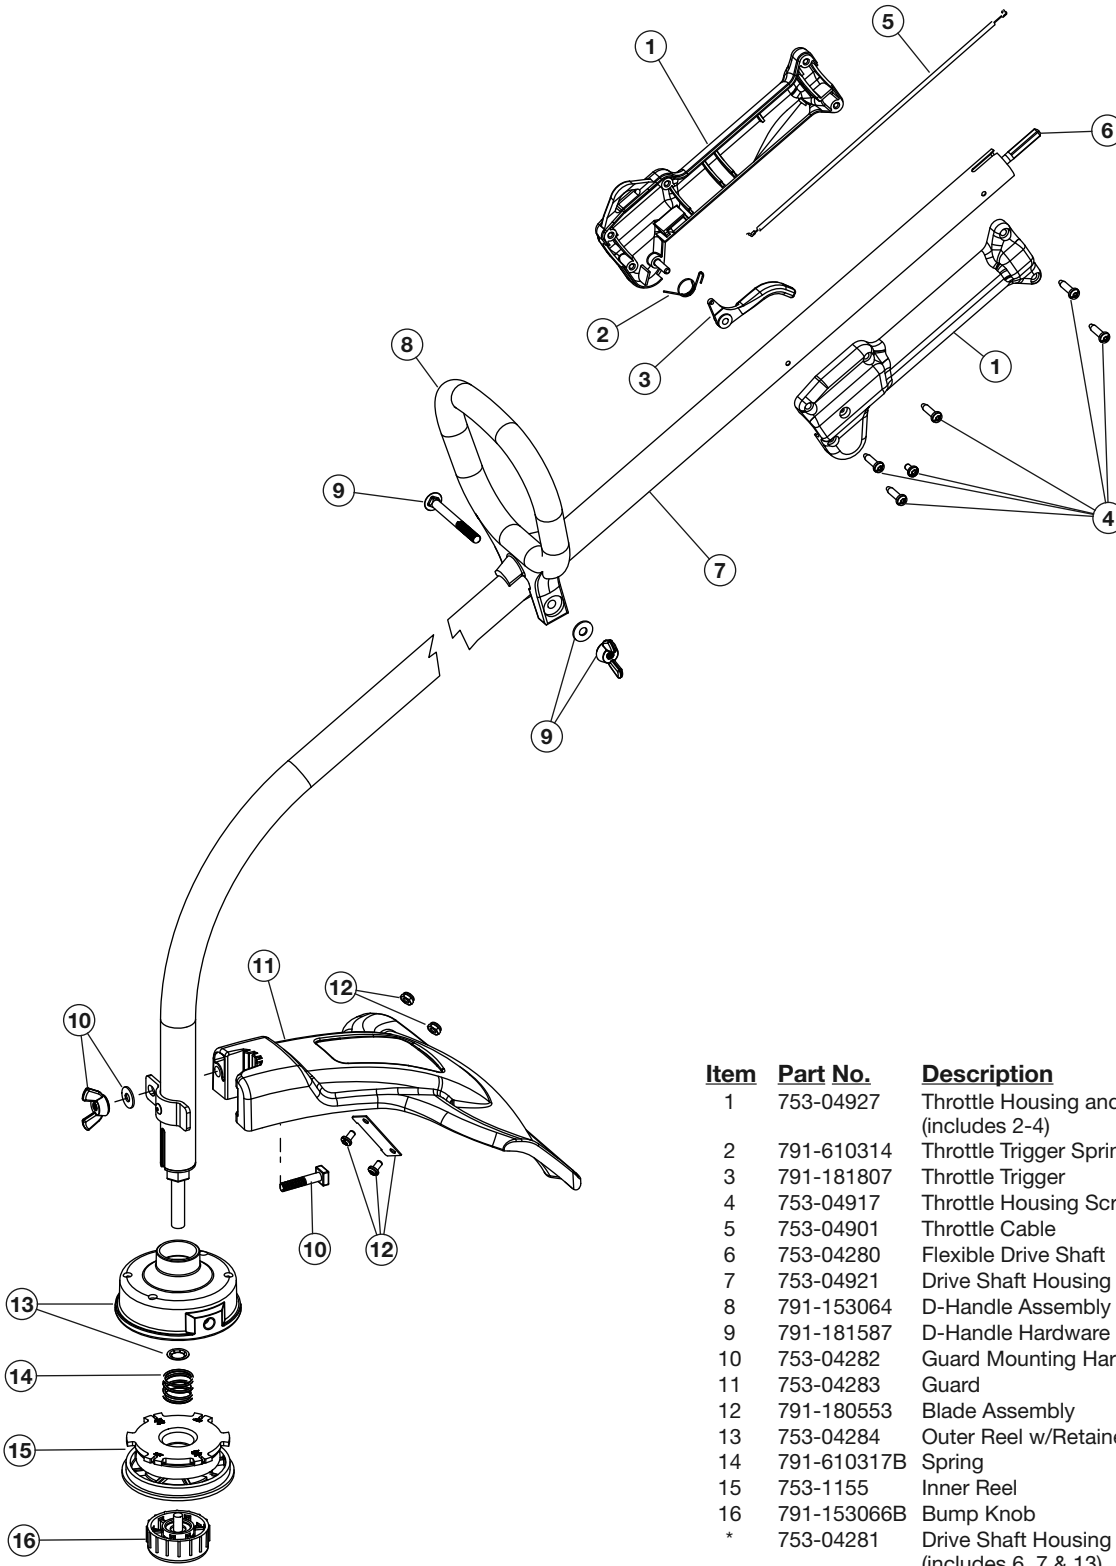

## 2-CYCLE GAS ENGINE

PPN 41ADYVPG900

Item	Part No.	Description
1	753-04511	Air Cleaner Cover Assembly (includes 2 & 25)
2	791-180350B	Air Cleaner Filter
3	791-180351	Carburetor Mounting Screws
4	791-180226	Wavey Washer
5	753-04418	Choke Lever Assembly
6	753-04419	Choke Lever & Plate (includes 5)
7	753-04408	Carburetor Assembly (includes 8 & 17)
8	791-610675	Carburetor Gasket
9	791-181860	Carb Mount Screw
10	791-683974B	Primer and Hose Assembly
11	753-1196	Carburetor Mount Assembly (includes 9, 12 & 13)
12	791-684451	Reed Assembly
13	753-05487	O-Ring
14	791-612134	Rear Mounting Pad
15	791-182612	Fuel Cap Assembly
16	791-181086	Fuel Return Line
17	791-682039	Fuel Line Assembly
18	753-04306	Fuel Tank Assembly (includes 15-17)
19	791-145308	Front Mounting Pad
20	753-05240	Flywheel Assembly
21	791-610303	Square Nut Drive

\* not shown

**REPLACEMENT PARTS - MODEL Y28VP**  
**2-CYCLE GAS TRIMMER**  
 PPN 41ADYVPG900

Item	Part No.	Description
1	753-04927	Throttle Housing and Trigger Assembly (includes 2-4)
2	791-610314	Throttle Trigger Spring
3	791-181807	Throttle Trigger
4	753-04917	Throttle Housing Screws
5	753-04901	Throttle Cable
6	753-04280	Flexible Drive Shaft
7	753-04921	Drive Shaft Housing
8	791-153064	D-Handle Assembly (includes 9)
9	791-181587	D-Handle Hardware
10	753-04282	Guard Mounting Hardware
11	753-04283	Guard
12	791-180553	Blade Assembly
13	753-04284	Outer Reel w/Retainer
14	791-610317B	Spring
15	753-1155	Inner Reel
16	791-153066B	Bump Knob
*	753-04281	Drive Shaft Housing Assembly (includes 6, 7 & 13)