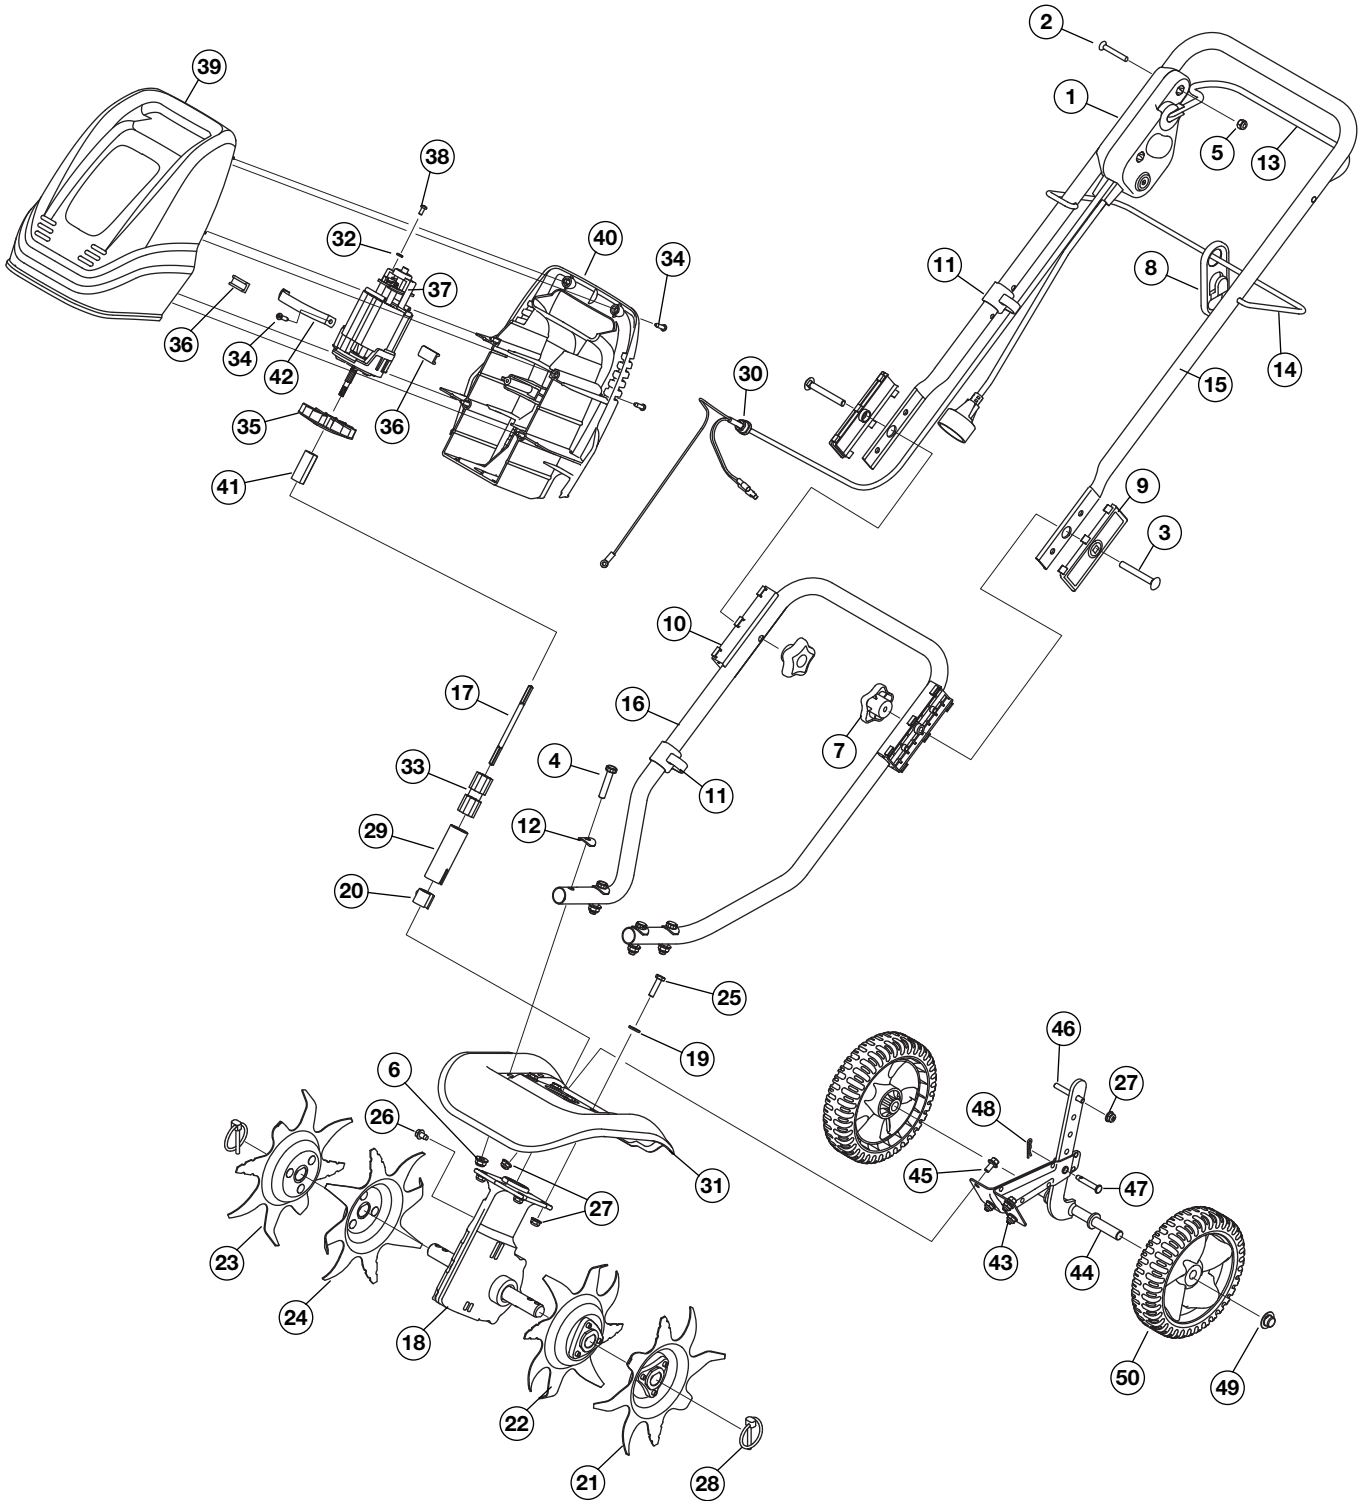

REPLACEMENT PARTS - MODEL Y154
ELECTRIC CULTIVATOR
PPN 21A-154A900

REPLACEMENT PARTS - MODEL Y154

ELECTRIC CULTIVATOR

PPN 21A-154A900

<u>Item</u>	<u>Part No.</u>	<u>Description</u>	<u>Item</u>	<u>Part No.</u>	<u>Description</u>
1	625-04027A	Switch Assembly	26	4543	Bolt
2	710-04213	Screw	27	712-04064	Nut
3	710-0572	Bolt	28	753-04070	Lynch Pin
4	710-0805	Screw	29	750-04441	Boom Tube
5	912-0324	Nut	30	753-04428	Cord Bushing
6	712-04063	Nut	31	753-05457	Tine Shield
7	720-04052	Knob	32	1625	Lock Washer
8	726-0368	Cord Retainer	33	1A2679	Flex Tube Assembly
9	731-05178	Upper Handle Insulator	34	753-05274	Screw
10	731-05186	Lower Handle Insulator	35	50004	Fan
11	753-04429	Cable Guide	36	50545	Motor Pad
12	736-0451	Saddle Washer	37	924-04008	Motor Assembly
13	747-04375	Control Bail	38	791-145569	Screw
14	747-04376A	Guide Rod	39	731-05207	Front Motor Cover
15	749-04210	Upper Handle	40	731-05208	Rear Motor Cover
16	749-1295A	Lower Handle	41	748-04085	Motor Hub
17	10055-20	Flex Shaft	42	786-04268	Motor Strap
18	753-04075	Gearbox	43	753-04058	Bracket Assembly
19	791-182678	Washer	44	753-04063	Wheel Support Bracket Assembly
20	753-04078	Sleeve	45	710-04468	Screw
21	753-04071	Outer Tine Assembly	46	911-0993	Belt Guard Pin
22	753-04072	Inner Tine Assembly	47	711-1017	Clevis Pin
23	753-04073	Outer Tine Assembly	48	914-0104	Cotter Pin
24	753-04074	Inner Tine Assembly	49	726-0299	Push Cap
25	710-0597	Screw	50	753-04437	Wheel (includes 49)