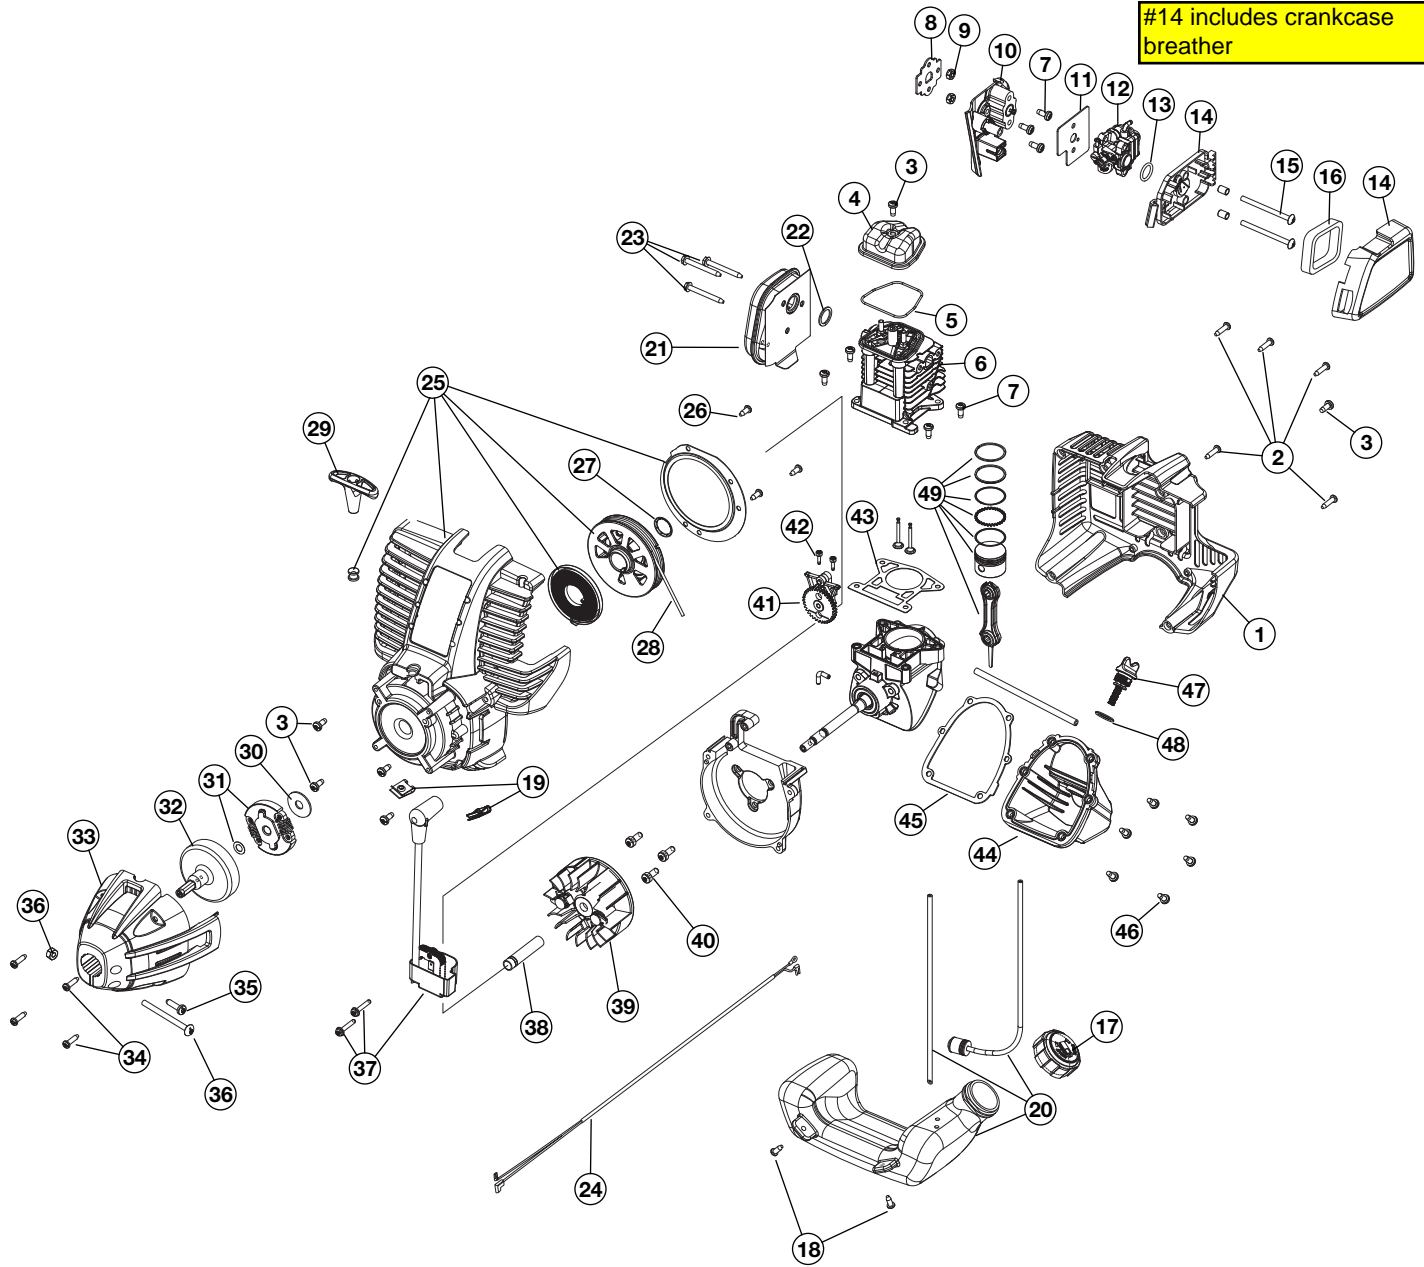

REPLACEMENT PARTS - MODEL TB144

4-CYCLE GAS CULTIVATOR

PPN 21CA144R966

#14 includes crankcase breather

REPLACEMENT PARTS - MODEL TB144
4-CYCLE GAS CULTIVATOR
PPN 21CA144R966

<u>Item</u>	<u>Part No.</u>	<u>Description</u>
1	753-05998	Engine Cover
2	791-181345	Screw
3	753-05377	Screw
4	753-05209	Valve Cover
5	753-05210	Valve Cover Gasket
6	753-05438	Cylinder Assembly (includes 5, 7 & 43)
7	791-181003	Cylinder Screw
8	753-05247	Insulator Gasket
9	753-05248	Nut
10	753-05452	Insulator (includes 11)
11	753-05439	Carburetor Gasket
12	753-1225	Carburetor w/Primer
13	791-181751	Carburetor O-Ring
14	753-05995	Air Filter Cover Assembly (includes 16)
15	753-05253	Air Filter Mounting Screw
16	753-05996	Air Filter
17	753-05289	Fuel Cap
18	791-181930	Screw
19	791-182366	Clip Nut
20	753-05443	Fuel Tank Assembly (includes 17)
21	753-05997	Muffler Assembly (includes 22 & 23)
22	753-05244	Muffler Gasket
23	753-05246	Muffler Mounting Screw
24	753-04039	Lead Wire
25	753-05999	Starter Housing Assembly (includes 3 & 26-29)