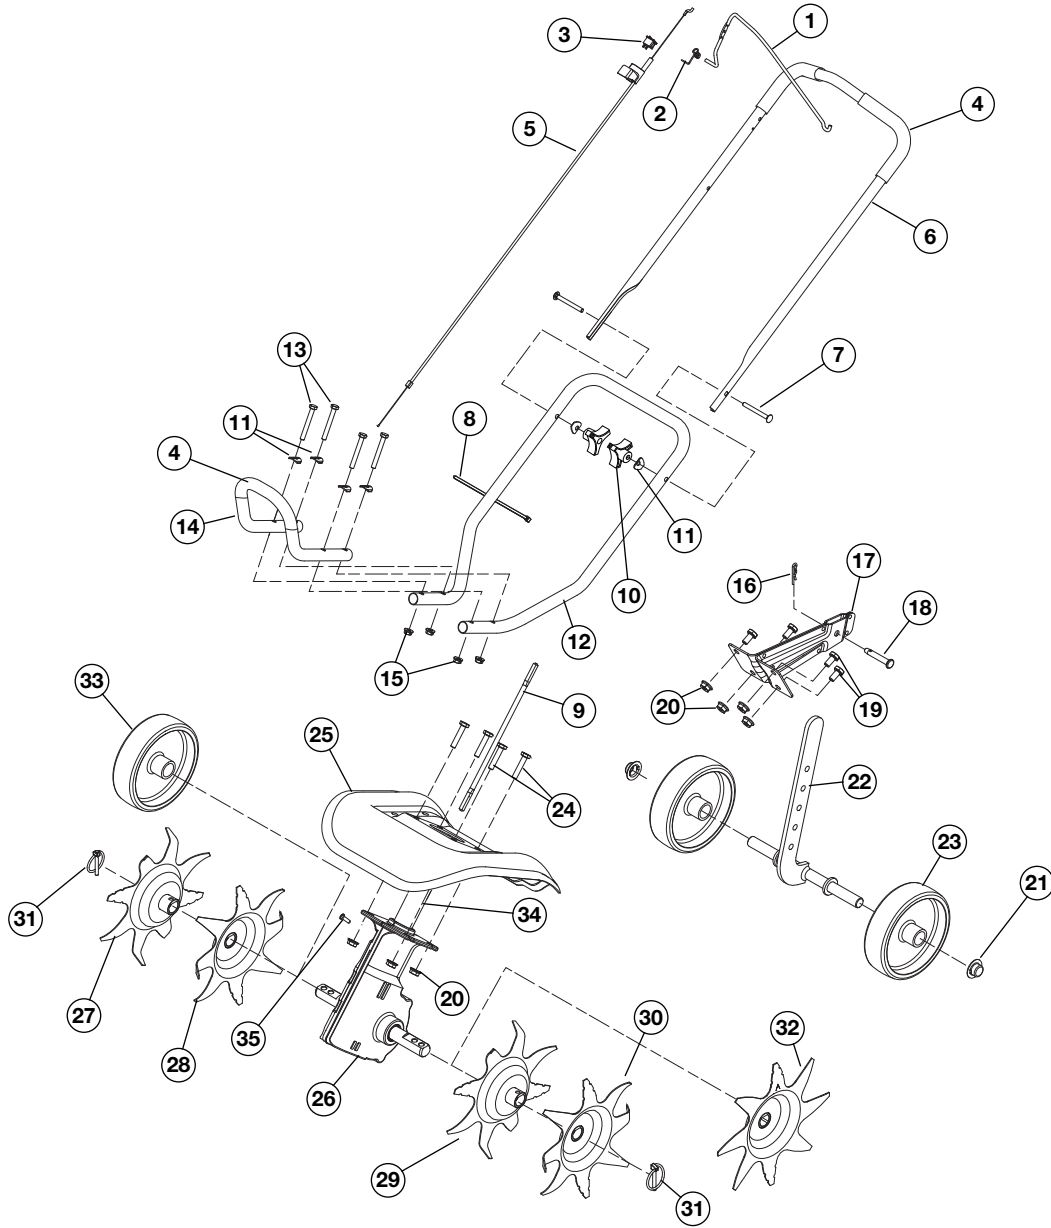

REPLACEMENT PARTS - MODEL TB144

4-CYCLE GAS CULTIVATOR

PPN 21CA144R966

Item	Part No.	Description	Item	Part No.	Description
1	753-04042	Throttle Control	19	753-04060	Cap Screw
2	753-05940	Torsion Spring	20	753-04061	Lock Nut
3	791-182673	On/Off Switch	21	753-04062	Cap Push
4	753-04044	Foam Grip	22	753-04063	Wheel Support Bracket Assembly
5	753-06050	Throttle Cable	23	753-04501	Wheel
6	753-04498	Upper Handle	24	753-05001	Cap Screw
7	791-182899	Bolt	25	753-04502	Tine Shield
8	753-04049	Cable Tie	26	753-06063	Gear Box Assembly
9	753-04499	Flex Shaft	27	753-05986	Tine (Left Outer, Right Inner)
10	791-182677	Knob	28	753-05987	Tine (Left Inner, Right Outer)
11	753-04052	Shoulder Washer	31	753-06064	Click Pin
12	753-04053	Lower Handle	32	753-05988	Edger Tine
13	753-04054	Screw	33	753-04068	Edger Wheel
14	753-04055	Front Handle	34	753-05469	Drive Shaft Housing
15	753-04056	Lock Nut	35	791-180288	Sleeve Retaining Bolt
16	753-04057	Cotter Pin			
17	753-04058	Tailpiece Bracket Assembly			
18	753-04059	Clevis Pin