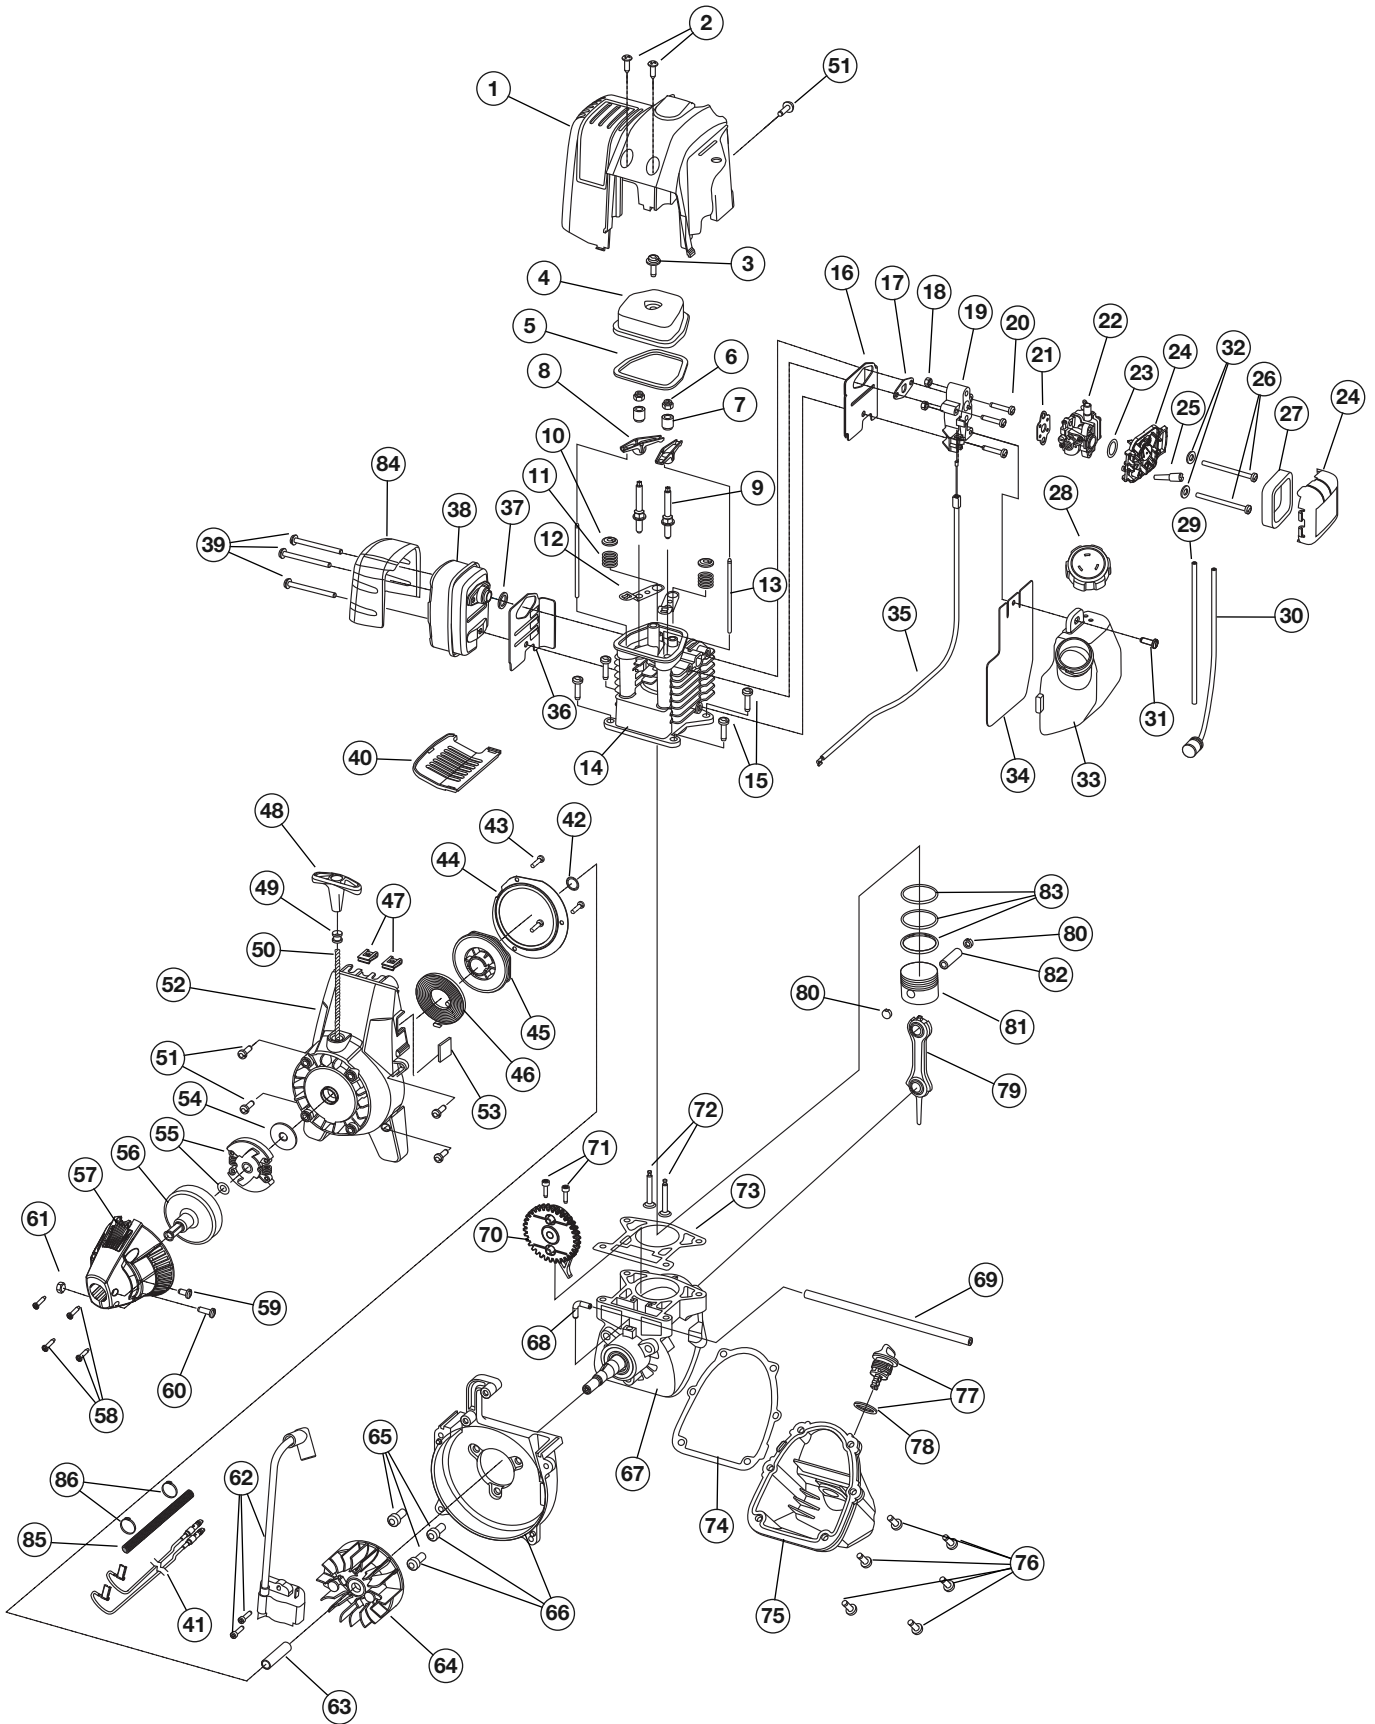

REPLACEMENT PARTS - MODEL MP425
4-CYCLE GAS TRIMMER
PPN 41BD425C995

REPLACEMENT PARTS - MODEL MP425

4-CYCLE GAS TRIMMER

PPN 41BD425C995

<u>Item</u>	<u>Part No.</u>	<u>Description</u>	<u>Item</u>	<u>Part No.</u>	<u>Description</u>
1	753-04083	Engine Cover	46	753-04286	Recoil Spring
2	791-181930	Engine Cover Screws	47	791-182366	Nut Clip
3	791-181025	Valve Cover Screw	48	791-181079	Pull Handle
4	791-182098	Valve Cover	49	791-611061	Rope Guide
5	791-182099	Valve Cover Gasket	50	791-182661	Rope
6	791-182340	Rocker Adjustment Nut	51	791-181020	Housing Screw
7	791-182101	Rocker Arm Pivot	52	753-06029	Starter Housing Assembly (includes 42-51)
8	791-182100	Rocker Arm	53	791-182537	Wire Grommet
9	791-182341	Rocker Arm Stud	54	791-182396	Clutch Washer
10	791-182103	Valve Spring Retainer	55	753-1238	Clutch w/Spacer
11	791-181038	Valve Spring	56	791-153592	Clutch Drum
12	791-182102	Push Rod Guide	57	753-05076	Clutch Cover Assembly (includes 58-61)
13	791-181033	Push Rod	58	791-181345	Cover Screw
14	753-04816	Cylinder Assembly (includes 9-12, 15, 72 & 73)	59	791-182519	Anti-Rotation Screw
15	791-181003	Cylinder Screw	60	753-04291	Screw
16	791-182345	Intake Baffle Gasket	61	791-180217	Nut
17	791-182749	Carburetor Mount Gasket	62	791-182725	Ignition Module with Screws
18	791-181034	Nut	63	791-181065	Spacer
19	791-182347	Carburetor Mount (includes 18)	64	753-05240	Flywheel
20	791-182348	Carburetor Mount Screw	65	791-181861	Screw
21	791-182732	Carburetor Gasket	66	791-182743	Shroud Assembly (includes 65)
22	753-1225	Carburetor w/Primer	67	753-05079	Crankcase Assembly (includes 68 & 69)
23	791-181751	O-Ring, Carburetor	68	791-182375	90° Elbow
24	753-04223	Air Filter Cover Assembly (includes 25 & 27)	69	791-182379	Breather Hose
25	791-182097	Breather Tube	70	753-04919	Cam Bracket Assembly
26	791-181750	Air Filter Mounting Screw	71	791-181012	Cam Bracket Screw
27	791-181757	Air Filter	72	791-181040	Valves, Intake and Exhaust
28	753-1229	Fuel Cap	73	791-182374	Cylinder Gasket
29	791-182352	Fuel Return Line	74	791-181018	Oil Pan Gasket
30	791-182353	Fuel Pick-Up Line with Filter	75	791-182377	Oil Pan (includes 74 & 76)
31	753-04510	Screw	76	791-181020	Oil Pan Screw
32	791-182409	Washer	77	791-182378	Dipstick Assembly (includes 78)
33	753-1230	Fuel Tank Assembly (includes 28-30)	78	791-182290	O-Ring
34	791-182356	Fuel Tank Shield	79	791-181009	Connecting Rod
35	753-1231	Throttle Cable	80	791-181008	Wrist Pin Button
36	791-182358	Muffler Baffle	81	753-06031	Piston (includes 83)
37	791-181048	Muffler Gasket	82	753-05176	Wrist Pin
38	791-182359	Muffler (includes 37)	83	753-04801	Piston Ring Set
39	791-182361	Muffler Mounting Screw	84	791-182360	Heat Shield
40	753-04092	Muffler Cover	85	753-04098	Wire Lead Cover
41	791-182804	Switch Wire Assembly	86	791-160428	Cable Clamp
42	753-04288	Palnut	*	791-180890	Spark Arrestor
43	753-1202	Plate Screw	*	791-180852B	Spark Plug
44	753-05074	Pressure Plate Assembly (includes 43)	*	753-06032	Short Block Assembly (includes 3-15, 67-83)
45	753-05072	Recoil Pulley Assembly (includes 42 & 50)			
			*		Parts not shown