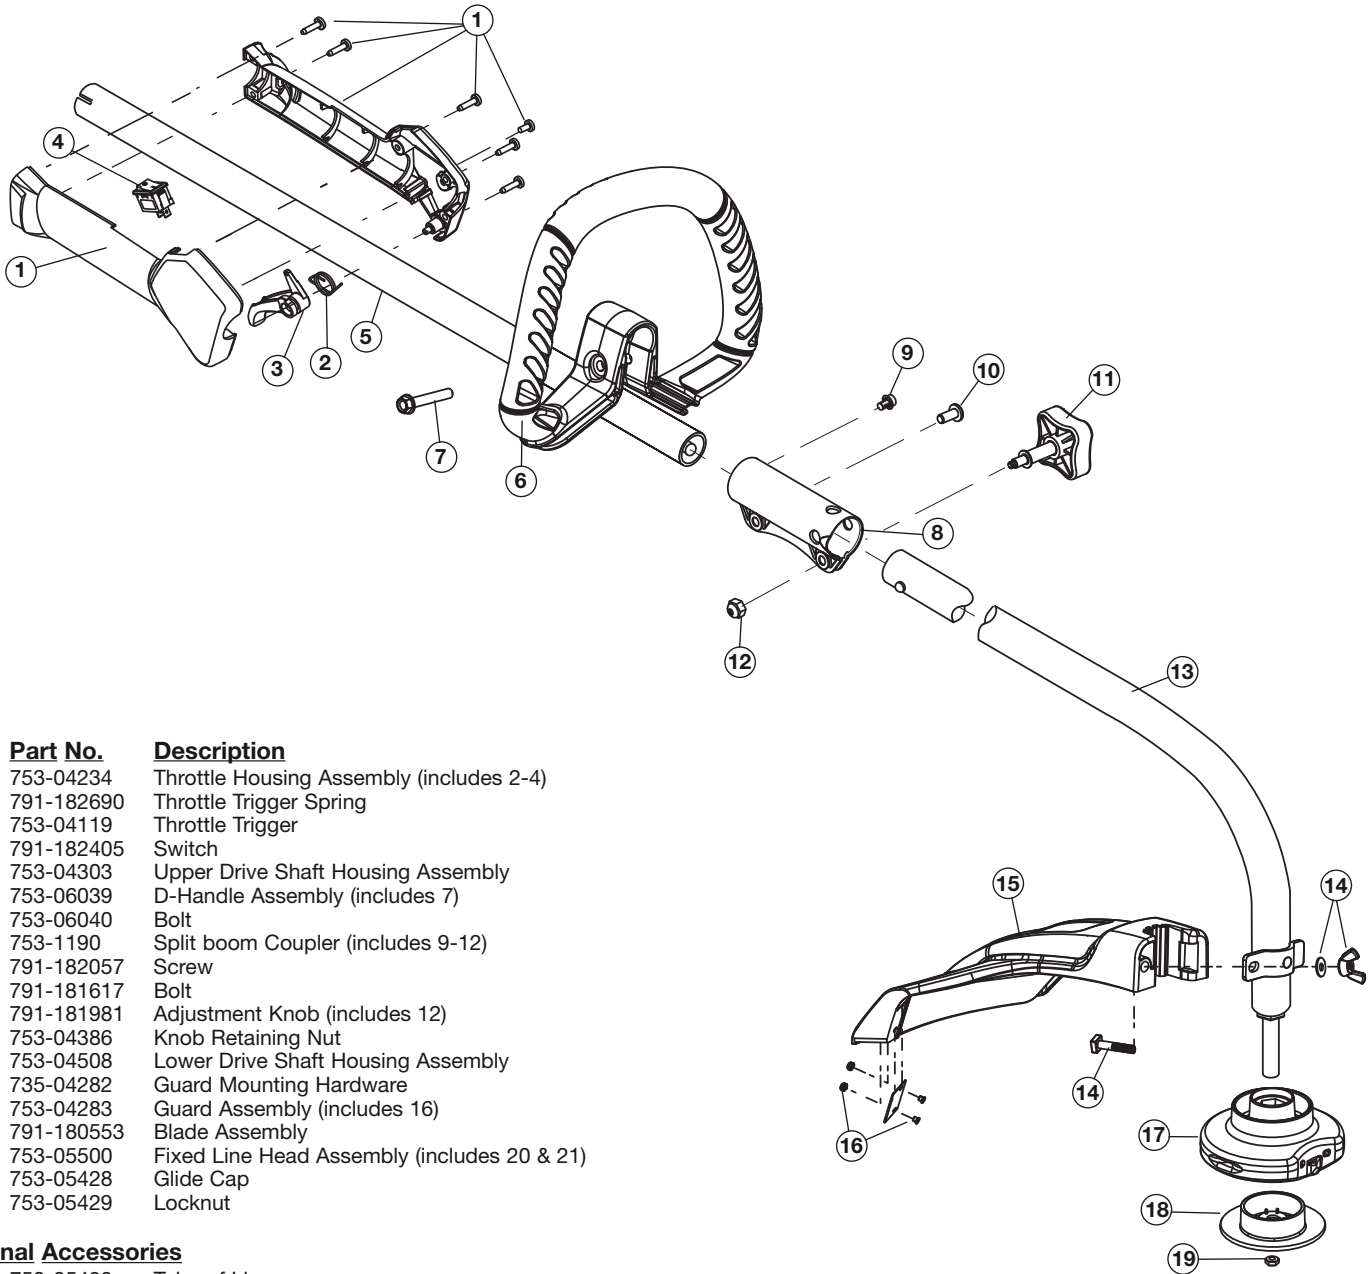

REPLACEMENT PARTS - MODEL MP425
4-CYCLE GAS TRIMMER
 PPN 41BD425C995

Item	Part No.	Description
1	753-04234	Throttle Housing Assembly (includes 2-4)
2	791-182690	Throttle Trigger Spring
3	753-04119	Throttle Trigger
4	791-182405	Switch
5	753-04303	Upper Drive Shaft Housing Assembly
6	753-06039	D-Handle Assembly (includes 7)
7	753-06040	Bolt
8	753-1190	Split boom Coupler (includes 9-12)
9	791-182057	Screw
10	791-181617	Bolt
11	791-181981	Adjustment Knob (includes 12)
12	753-04386	Knob Retaining Nut
13	753-04508	Lower Drive Shaft Housing Assembly
14	735-04282	Guard Mounting Hardware
15	753-04283	Guard Assembly (includes 16)
16	791-180553	Blade Assembly
17	753-05500	Fixed Line Head Assembly (includes 20 & 21)
18	753-05428	Glide Cap
19	753-05429	Locknut