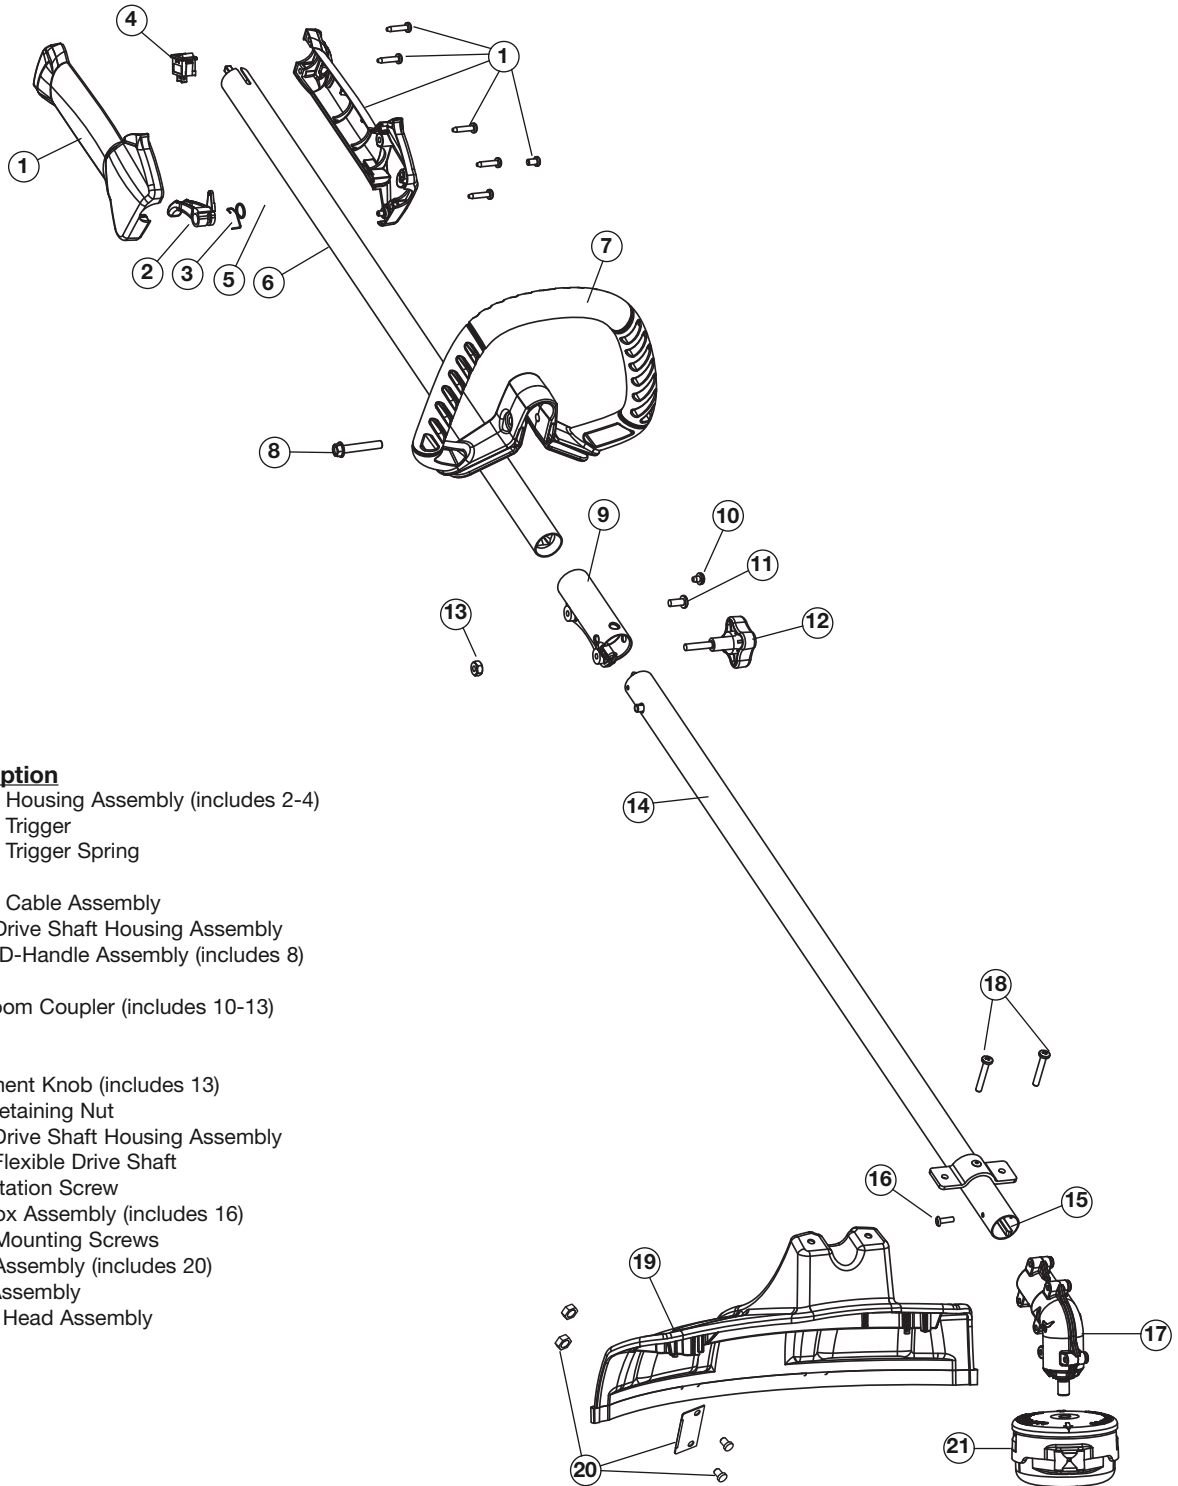

**REPLACEMENT PARTS - MODEL TB575SS**  
**4-CYCLE GAS TRIMMER**  
PPN 41BDT57C966

# REPLACEMENT PARTS - MODEL TB575SS

**REPLACEMENT PARTS - MODEL TB575SS**  
**4-CYCLE GAS TRIMMER**  
 PPN 41BDT57C966

Item	Part No.	Description
1	753-04234	Throttle Housing Assembly (includes 2-4)
2	753-04119	Throttle Trigger
3	791-182690	Throttle Trigger Spring
4	791-182405	Switch
5	753-05266	Throttle Cable Assembly
6	753-04236	Upper Drive Shaft Housing Assembly
7	753-06039	Deluxe D-Handle Assembly (includes 8)
8	753-06040	Bolt
9	753-1190	Split Boom Coupler (includes 10-13)
10	791-182057	Screw
11	791-181617	Bolt
12	791-181981	Adjustment Knob (includes 13)
13	753-04386	Knob Retaining Nut
14	753-04504	Lower Drive Shaft Housing Assembly
15	753-05267	Lower Flexible Drive Shaft
16	753-05698	Anti-Rotation Screw
17	753-06124	Gear Box Assembly (includes 16)
18	753-06125	Shield Mounting Screws
19	753-06123	Shield Assembly (includes 20)
20	753-06126	Blade Assembly
21	769-06129	Cutting Head Assembly