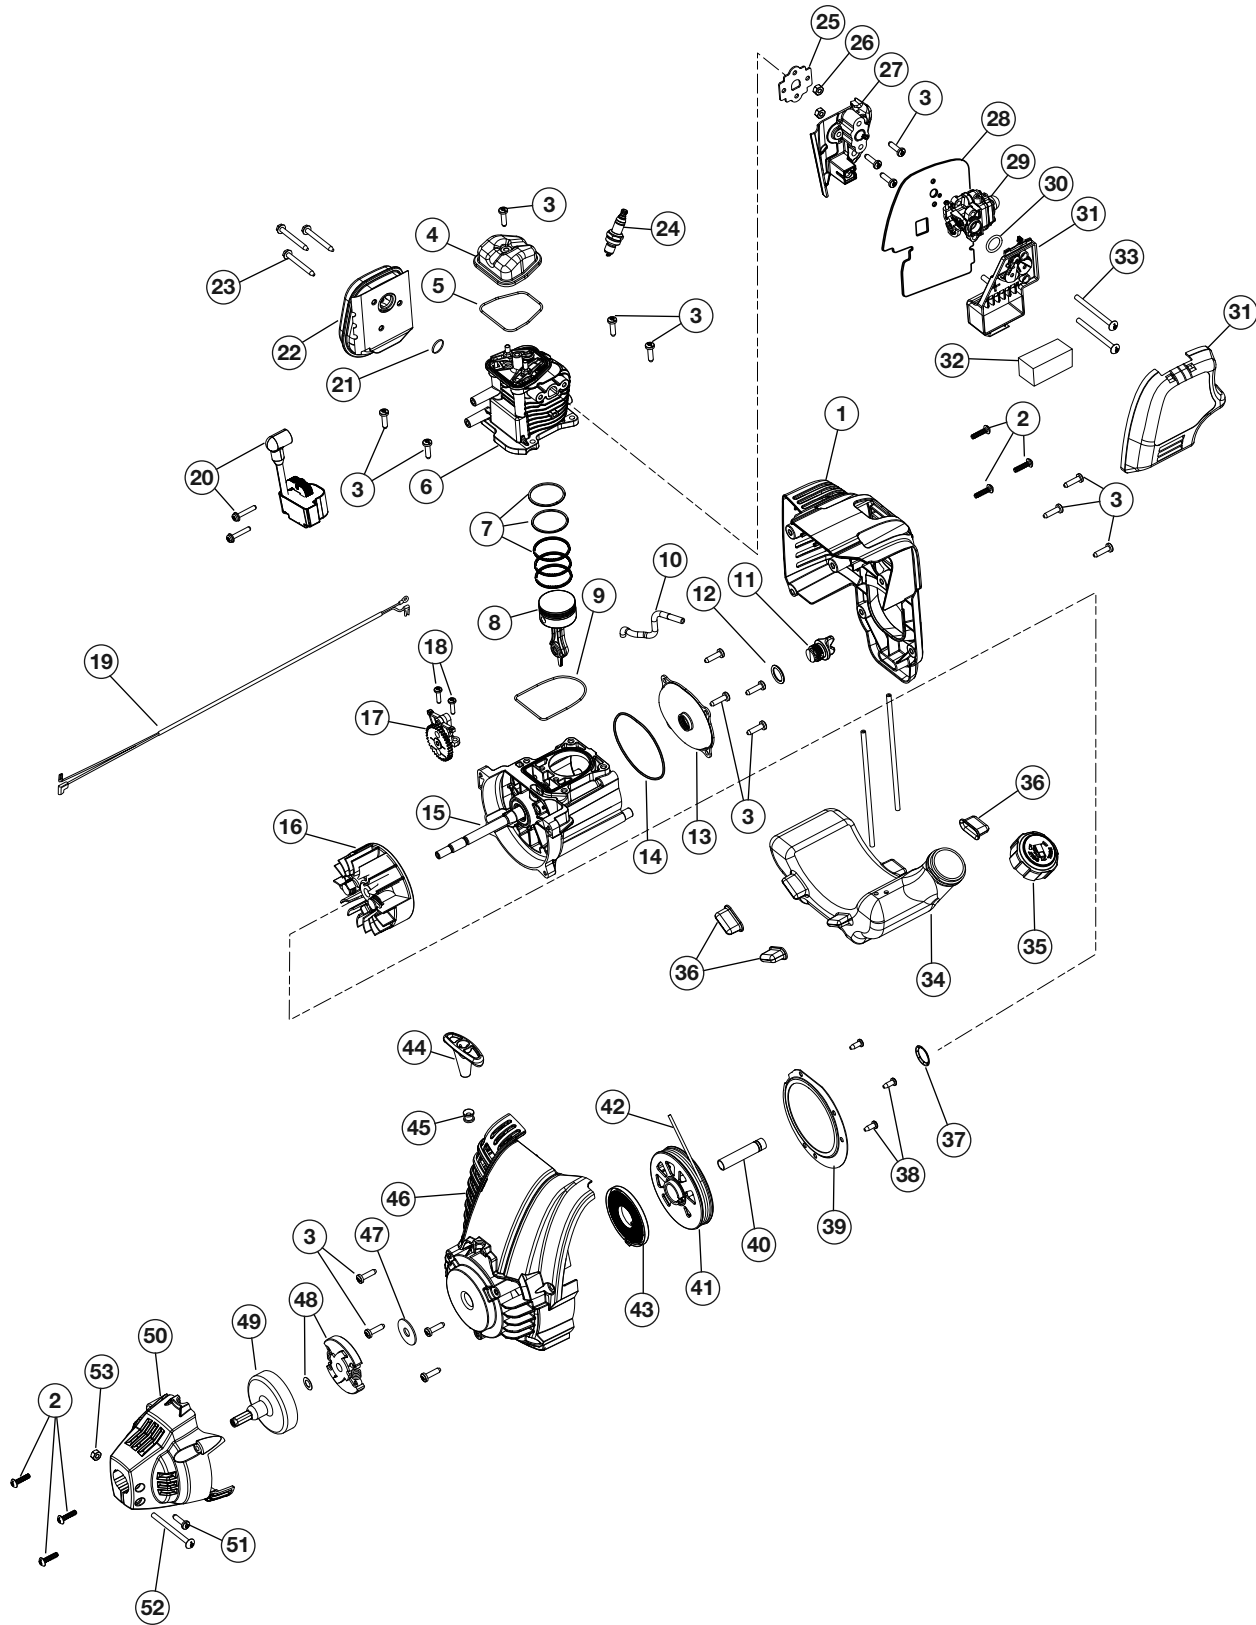

**REPLACEMENT PARTS - MODEL TB575SS**  
**4-CYCLE GAS TRIMMER**  
PPN 41BDT57C966

# REPLACEMENT PARTS - MODEL TB575SS

**REPLACEMENT PARTS - MODEL TB575SS**  
**4-CYCLE GAS TRIMMER**  
 PPN 41BDT57C966

Item	Part No.	Description
1	753-04234	Throttle Housing Assembly (includes 2-4)
2	753-04119	Throttle Trigger
3	791-182690	Throttle Trigger Spring
4	791-182405	Switch
5	753-05266	Throttle Cable Assembly
6	753-04236	Upper Drive Shaft Housing Assembly
7	753-06039	Deluxe D-Handle Assembly (includes 8)
8	753-06040	Bolt
9	753-1190	Split Boom Coupler (includes 10-13)
10	791-182057	Screw
11	791-181617	Bolt
12	791-181981	Adjustment Knob (includes 13)
13	753-04386	Knob Retaining Nut
14	753-04504	Lower Drive Shaft Housing Assembly
15	753-05267	Lower Flexible Drive Shaft
16	753-05698	Anti-Rotation Screw
17	753-06124	Gear Box Assembly (includes 16)
18	753-06125	Shield Mounting Screws
19	753-06123	Shield Assembly (includes 20)
20	753-06126	Blade Assembly
21	769-06129	Cutting Head Assembly